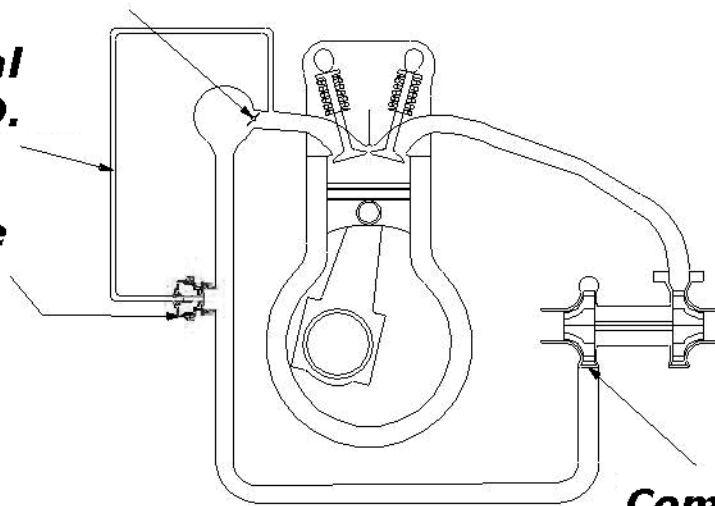

TIAL

BOV Installation

Intake Throttle Plate

***Vacuum Signal
Line. 6mm I.D.***

Blowoff Valve

Compressor Discharge