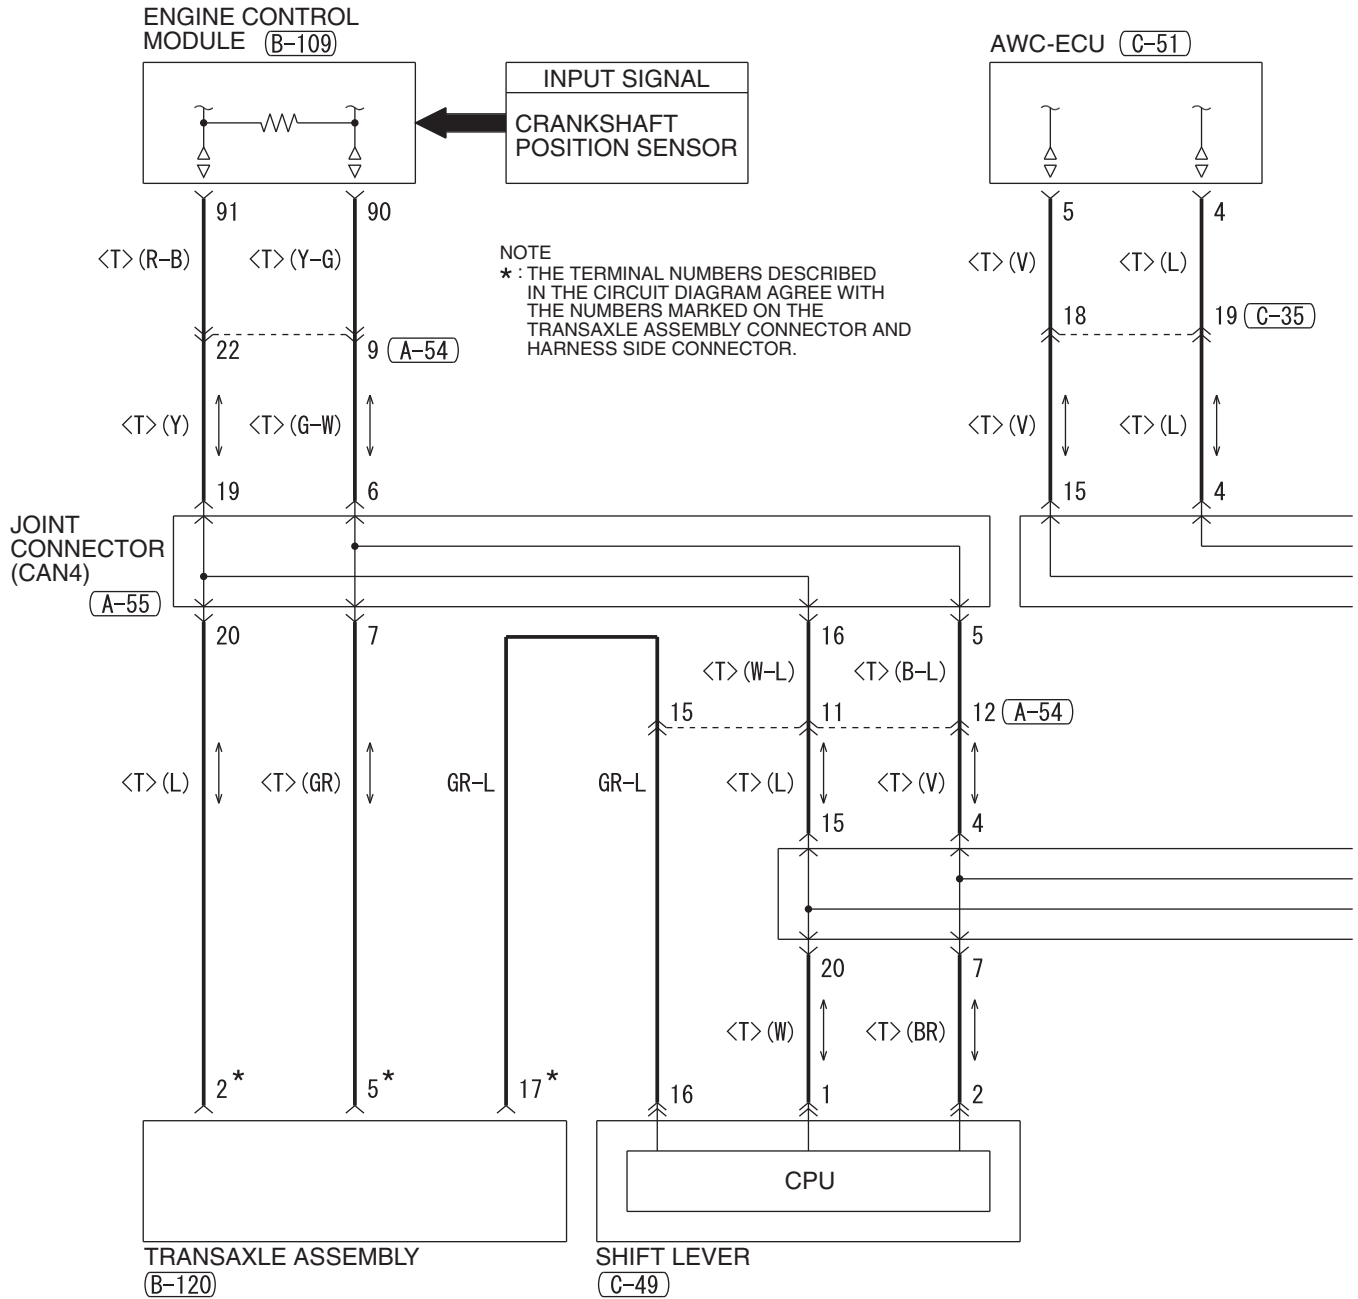

TSB Revision

TWIN CLUTCH-SPORTRONIC SHIFT TRANSMISSION (TC-SST) (CONTINUED)

7

(A-51)

(A-54)

(A-55)

(C-35)

(C-49)