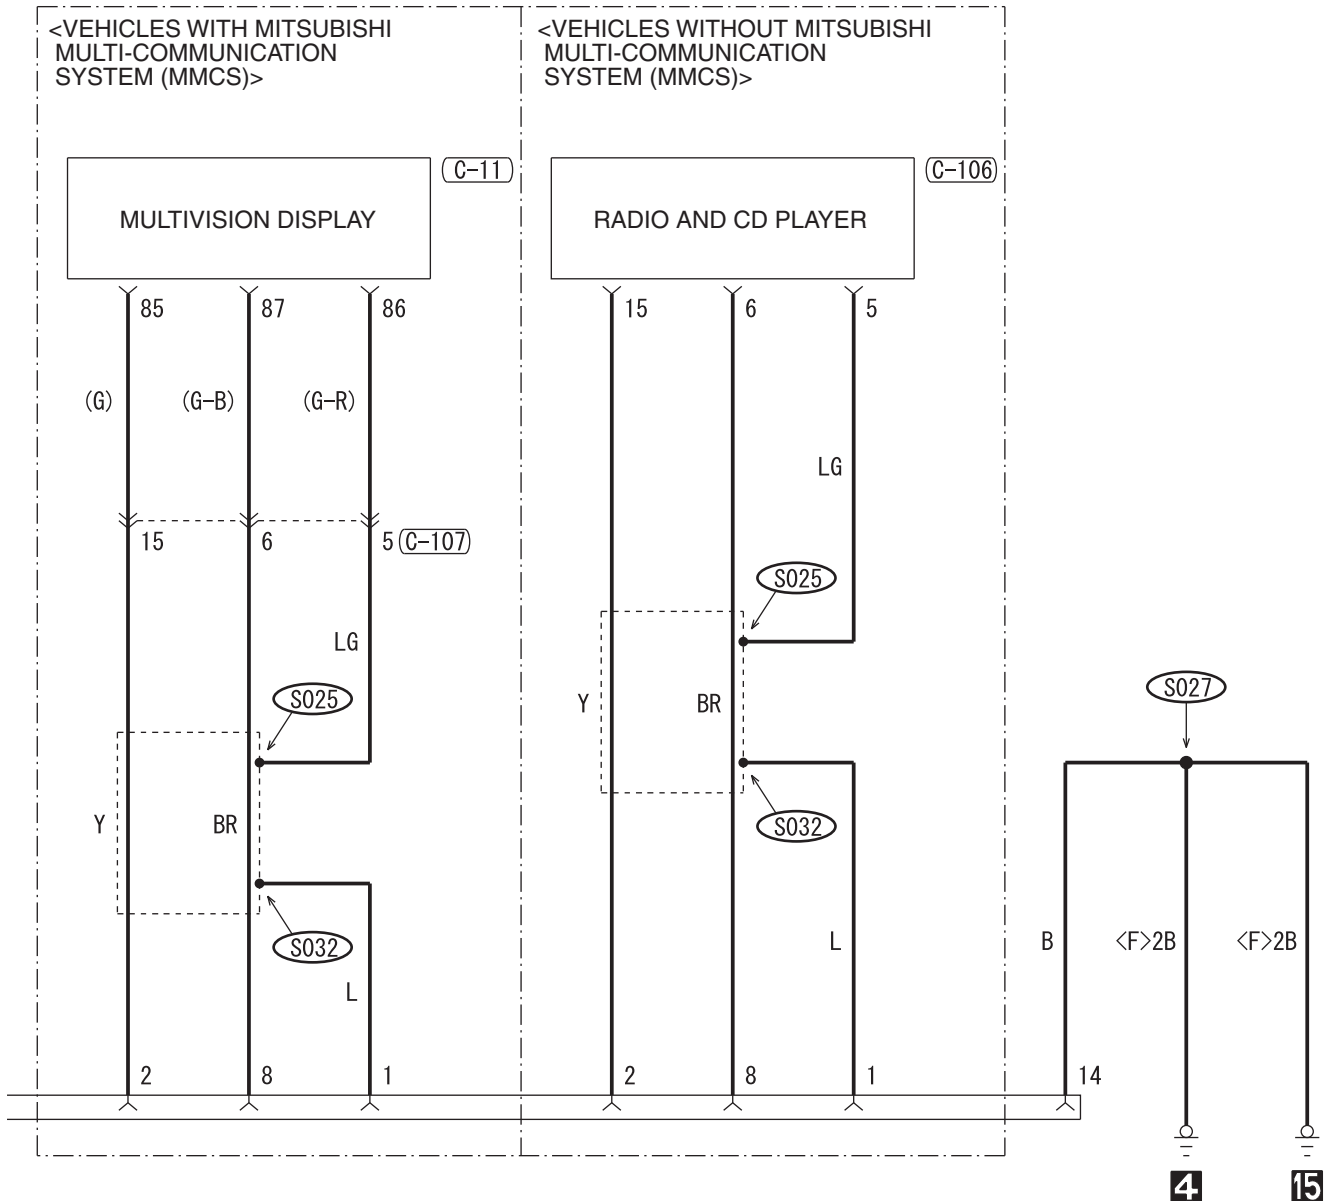

2

(C-301)

(C-307)

(C-309)

(C-317)

WIRE COLOR CODE

B : BLACK LG : LIGHT GREEN G : GREEN L : BLUE W : WHITE Y : YELLOW SB : SKY BLUE
BR : BROWN O : ORANGE GR : GRAY R : RED P : PINK V : VIOLET PU : PURPLE SI : SILVER

H9S14M05AB