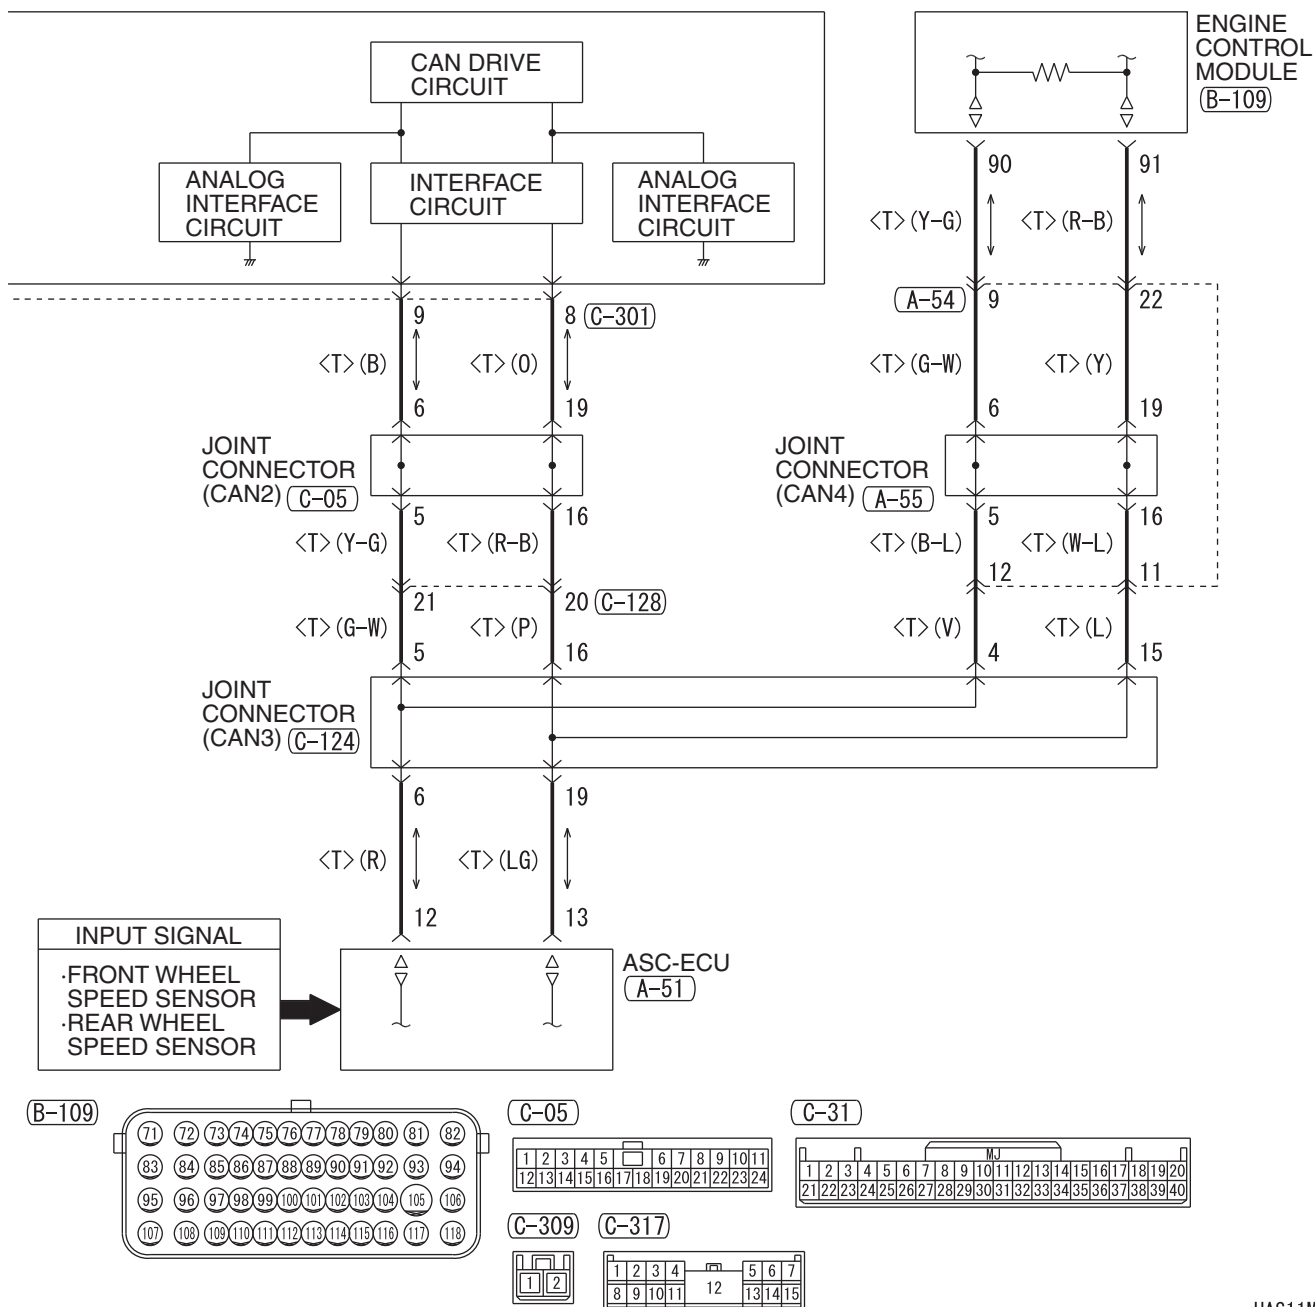

NOTE

1. *1 : ·AIR CONDITIONING SYSTEM
   ·DAYTIME RUNNING LIGHT (DRL)
   ·FOG LIGHT
   ·HEADLIGHT
   ·REAR WIPER AND WASHER
   ·TAILLIGHT, POSITION LIGHT, REAR SIDE MARKER LIGHT, LICENSE PLATE LIGHT AND LIGHTING MONITOR TONE ALARM
   ·TURN-SIGNAL LIGHT AND HAZARD WARNING LIGHT
   ·WINDSHIELD WIPER AND WASHER

1. *2 : ·ABS, ASC AND ACD
   ·AIR CONDITIONING SYSTEM
   ·BRAKE WARNING LIGHT, FUEL WARNING LIGHT AND OIL PRESSURE WARNING LIGHT
   ·CHARGING SYSTEM
   ·COOLING SYSTEM
   ·CRUISE CONTROL SYSTEM
   ·DAYTIME RUNNING LIGHT (DRL)
   ·DOOR AJAR WARNING TONE ALARM
   ·FOG LIGHT
   ·HANDS-FREE CELLULAR PHONE SYSTEM

1. ·HEADLIGHT
   ·HEATED DOOR MIRROR
   ·HEATED SEAT
   ·METER AND GAUGE
   ·MFI SYSTEM
   ·REAR WINDOW DEFOGGER
   ·REAR WIPER AND WASHER
   ·SEAT BELT WARNING TONE ALARM
   ·SHIFT LOCK MECHANISM
   ·SUNROOF
   ·SUPPLEMENTAL RESTRAINT SYSTEM (SRS)

1. ·TAILLIGHT, POSITION LIGHT, REAR SIDE MARKER LIGHT, LICENSE PLATE LIGHT AND LIGHTING MONITOR TONE ALARM
   ·TC-SST
   ·TIRE PRESSURE MONITORING SYSTEM (TPMS)
   ·TURN-SIGNAL LIGHT AND HAZARD WARNING LIGHT
   ·WINDSHIELD WIPER AND WASHER