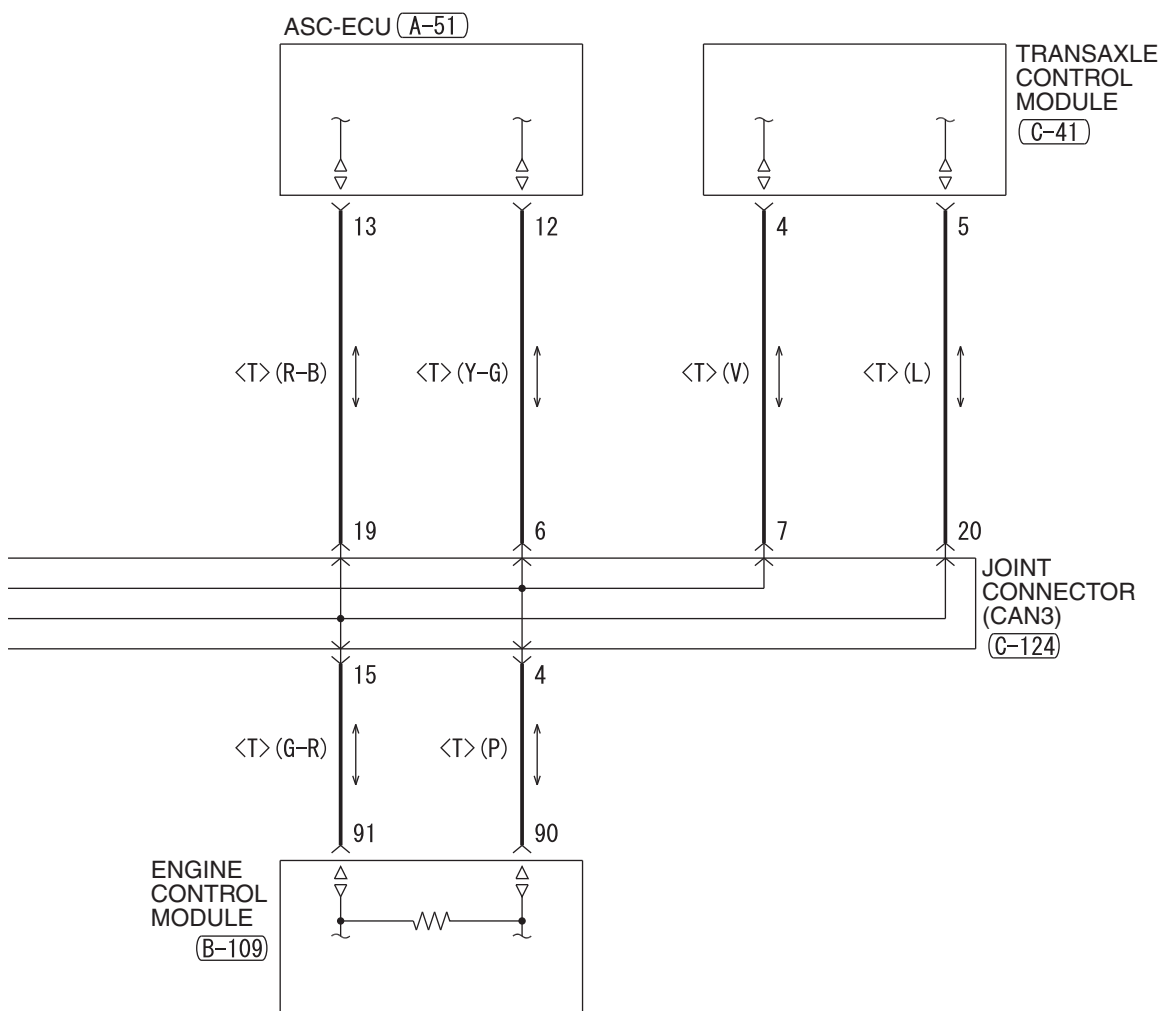

(C-35)

1	2	3	4	5	6	7	8	9	10	11		
12	13	14	15	16	17	18	19	20	21	22	23	24

(C-41)

JAF-E												
1	2	3	4	5	6	7	8	9	10	11	12	13
14	15	16	17	18	19	20	21	22	23	24	25	26

(C-51)

JAF-E												
1	2	3	4	5	6	7	8	9	10	11	12	13
14	15	16	17	18	19	20	21	22	23	24	25	26

(C-124)

1	2	3	4	5	6	7	8	9	10	11		
12	13	14	15	16	17	18	19	20	21	22	23	24

WIRE COLOR CODE

B: BLACK LG: LIGHT GREEN G: GREEN L: BLUE W: WHITE Y: YELLOW SB: SKY BLUE
BR: BROWN O: ORANGE GR: GRAY R: RED P: PINK V: VIOLET PU: PURPLE SI: SILVER