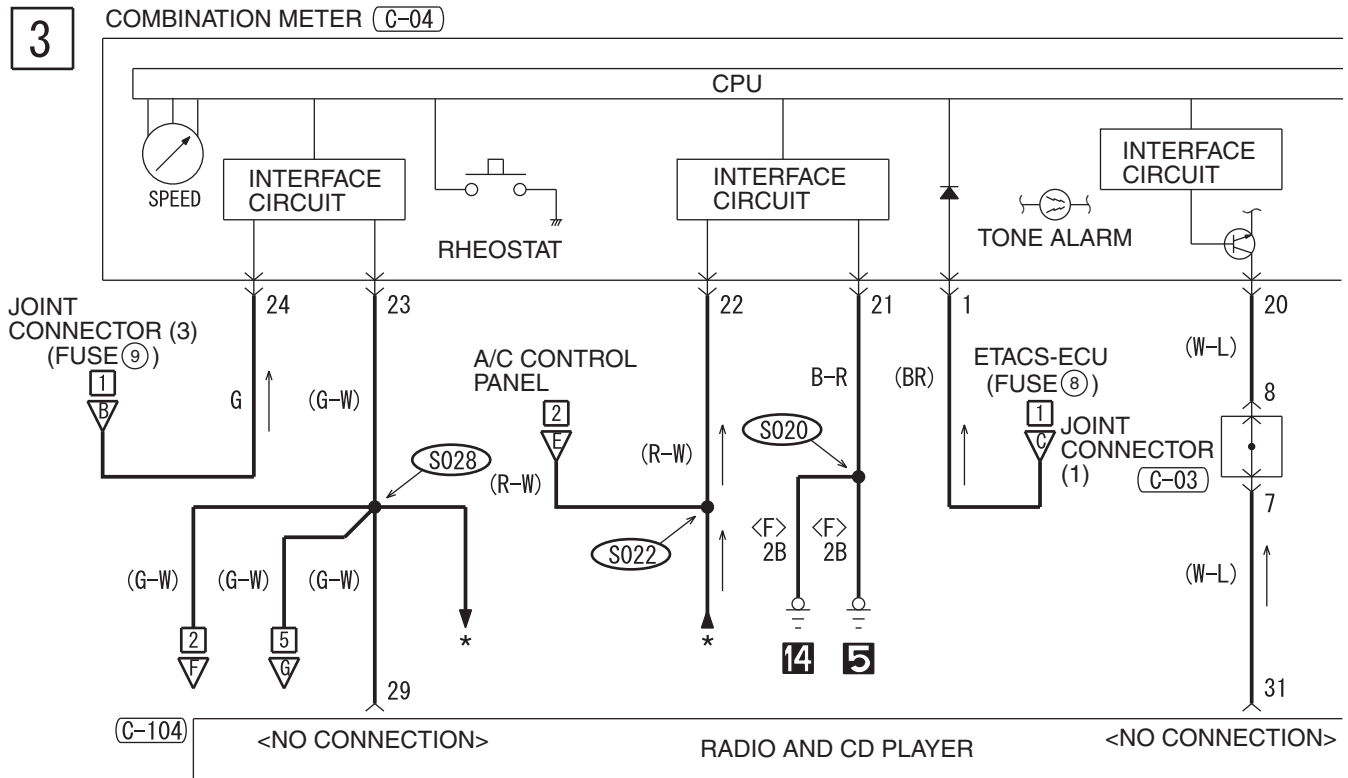

AUDIO SYSTEM <VEHICLES WITHOUT AUDIO AMPLIFIER> (CONTINUED)