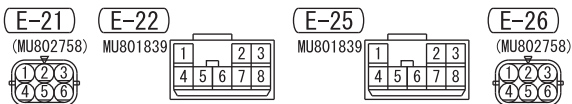

6

WIRE COLOR CODE
B : BLACK LG : LIGHT GREEN G : GREEN L : BLUE W : WHITE Y : YELLOW SB : SKY BLUE
BR : BROWN O : ORANGE GR : GRAY R : RED P : PINK V : VIOLET PU : PURPLE SI : SILVER

H9S11M00CB