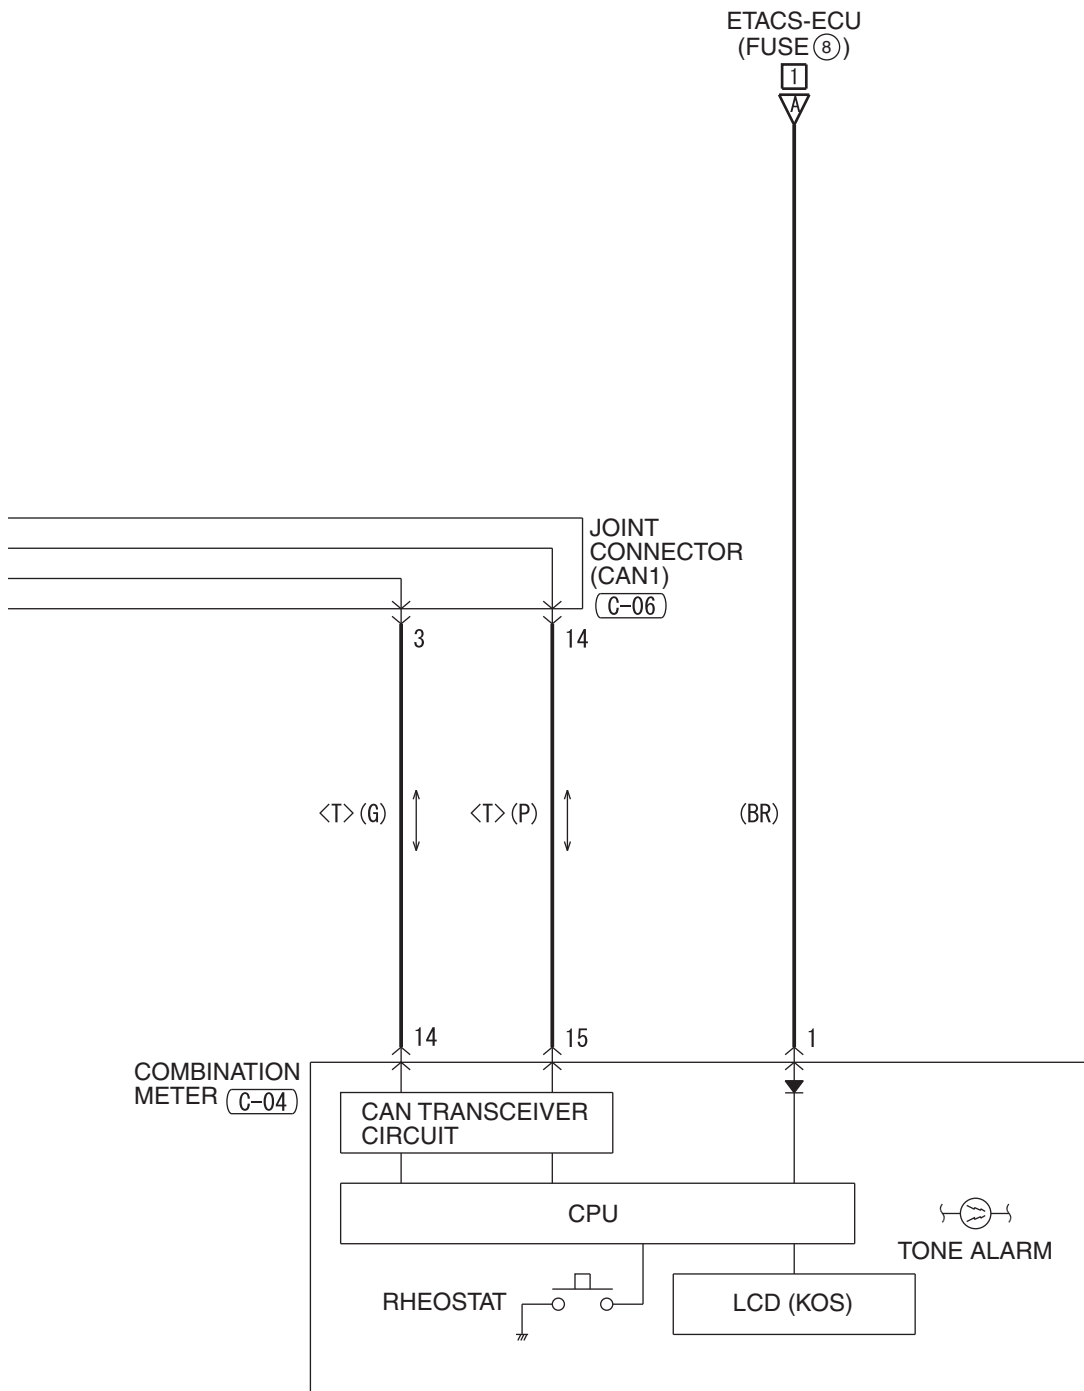

8

(C-301)

(C-315)

MU801890

(C-317)

WIRE COLOR CODE

B : BLACK LG : LIGHT GREEN G : GREEN L : BLUE W : WHITE Y : YELLOW SB : SKY BLUE
BR : BROWN O : ORANGE GR : GRAY R : RED P : PINK V : VIOLET PU : PURPLE SI : SILVER

HAS11M01DB