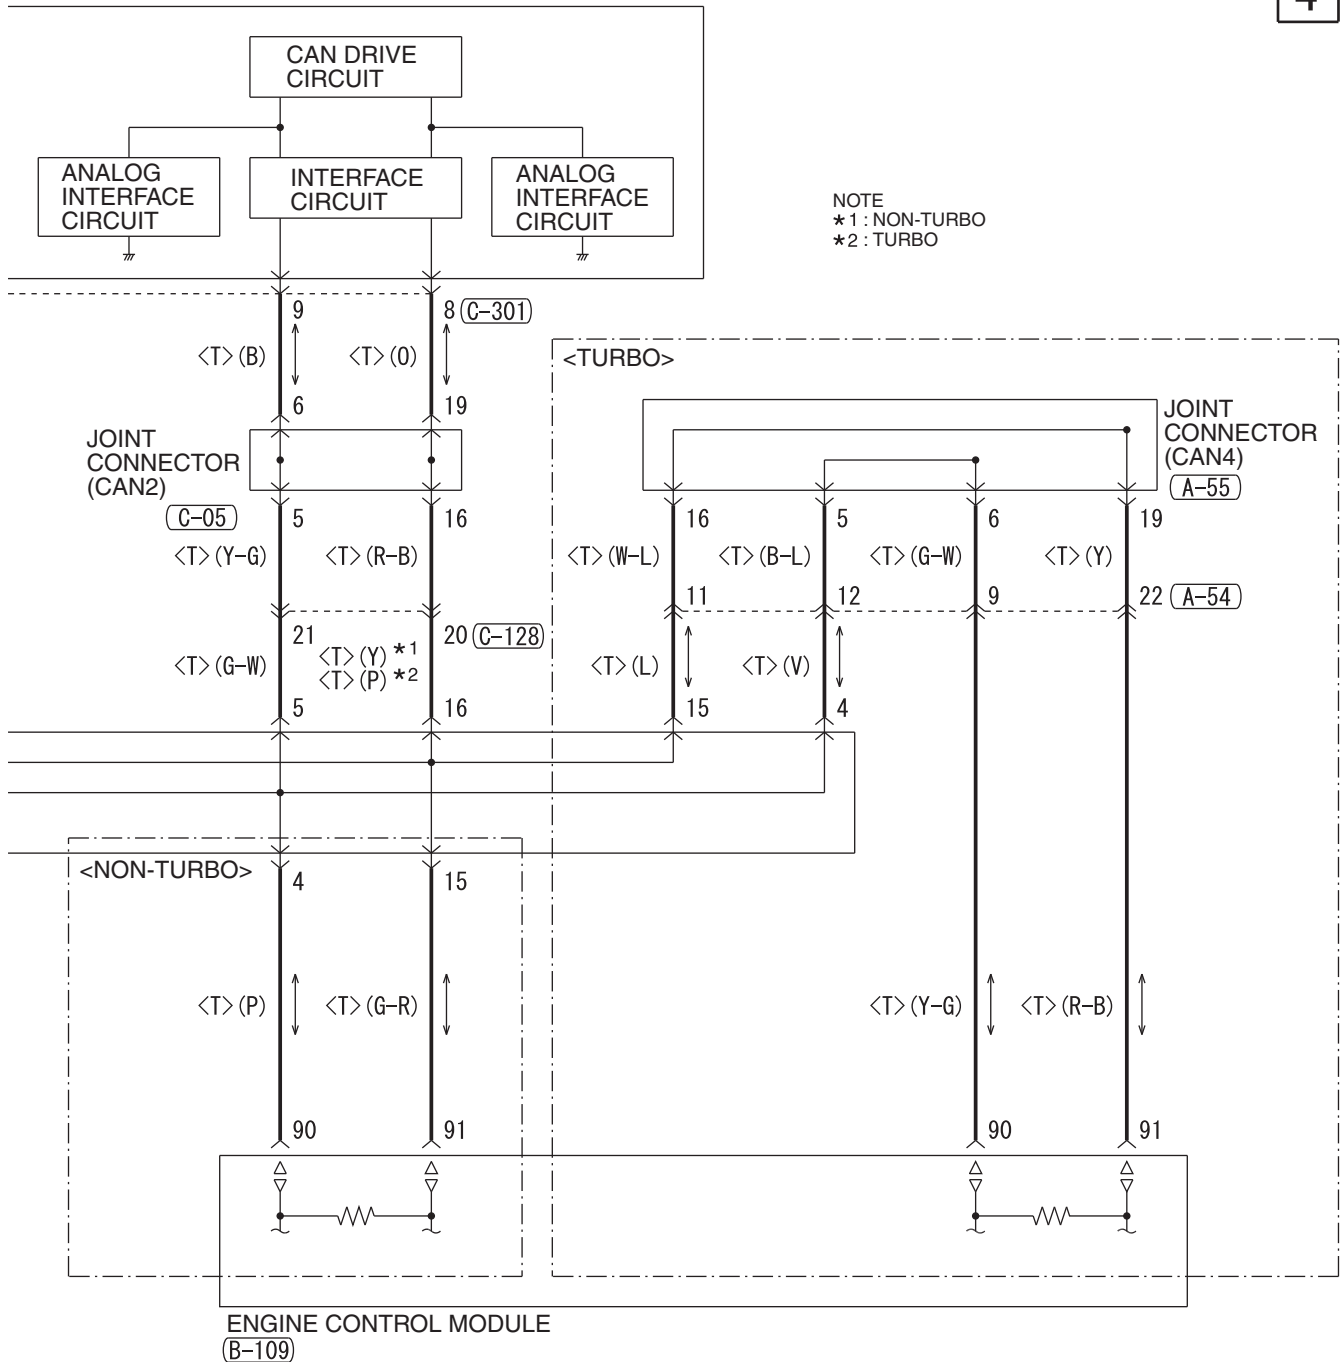

4

(B-109)

(C-04)

(C-05)

(C-06)

(C-301)

(C-317)

DAYTIME RUNNING LIGHT (DRL) <DISCHARGE TYPE HEADLIGHT>