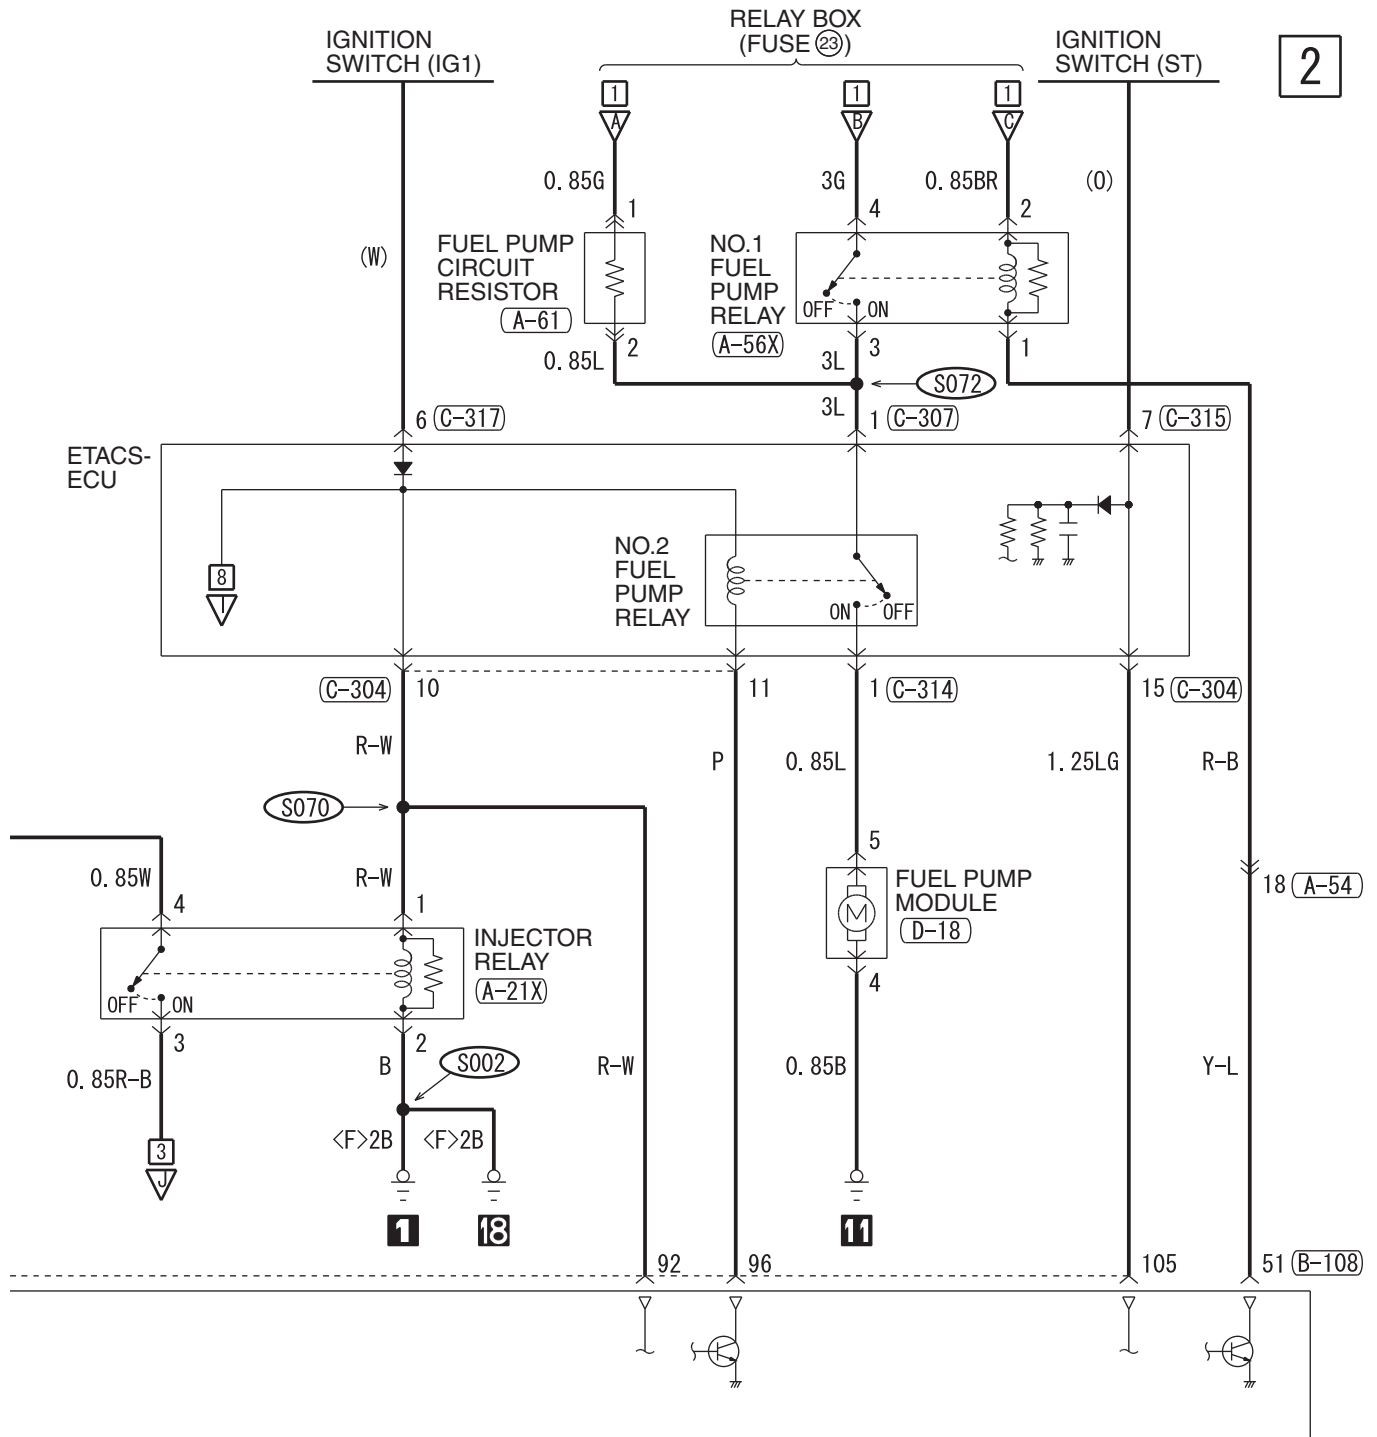

2

(B-109)

(C-304)

(C-307)

(C-314)

(C-315)

(C-317)

WIRE COLOR CODE
B : BLACK LG : LIGHT GREEN G : GREEN L : BLUE W : WHITE
Y : YELLOW SB : SKY BLUE BR : BROWN O : ORANGE GR : GRAY
R : RED P : PINK V : VIOLET PU : PURPLE SI : SILVER

H9S05M01AB

TSB Revision