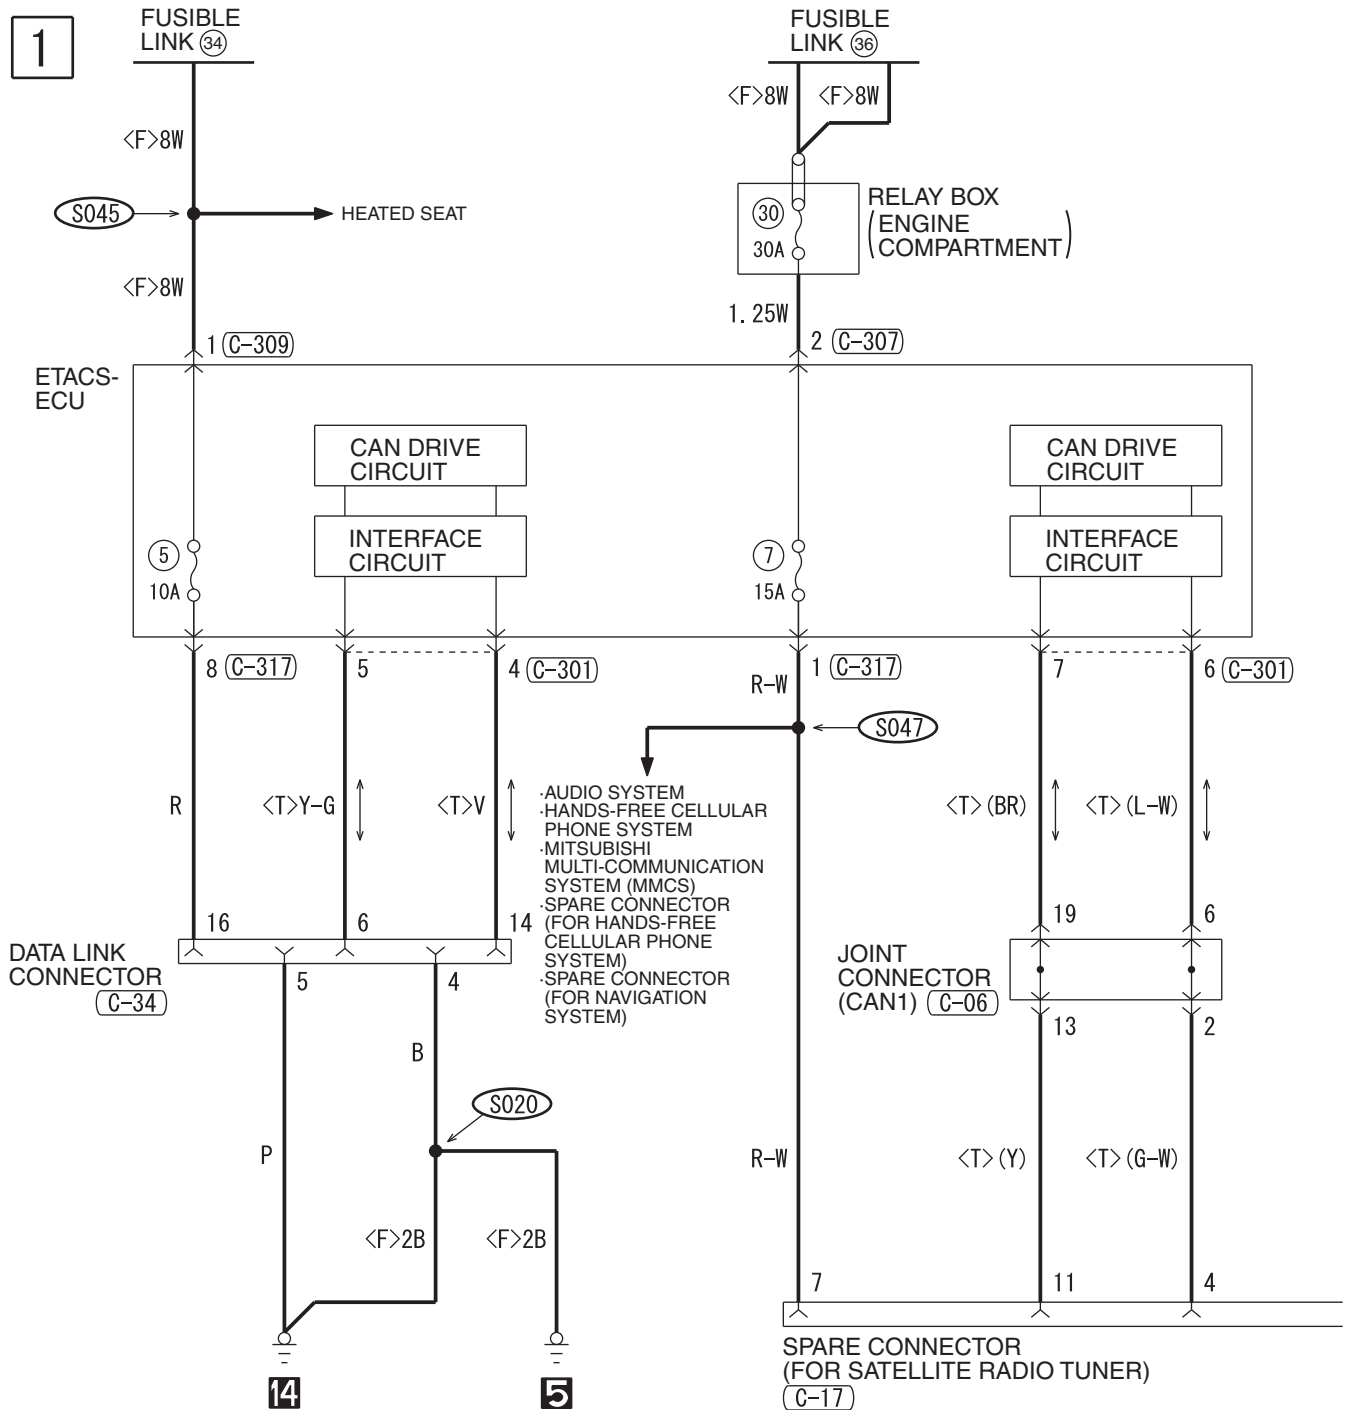

SPARE CONNECTOR (FOR SATELLITE RADIO)

M1901032600065