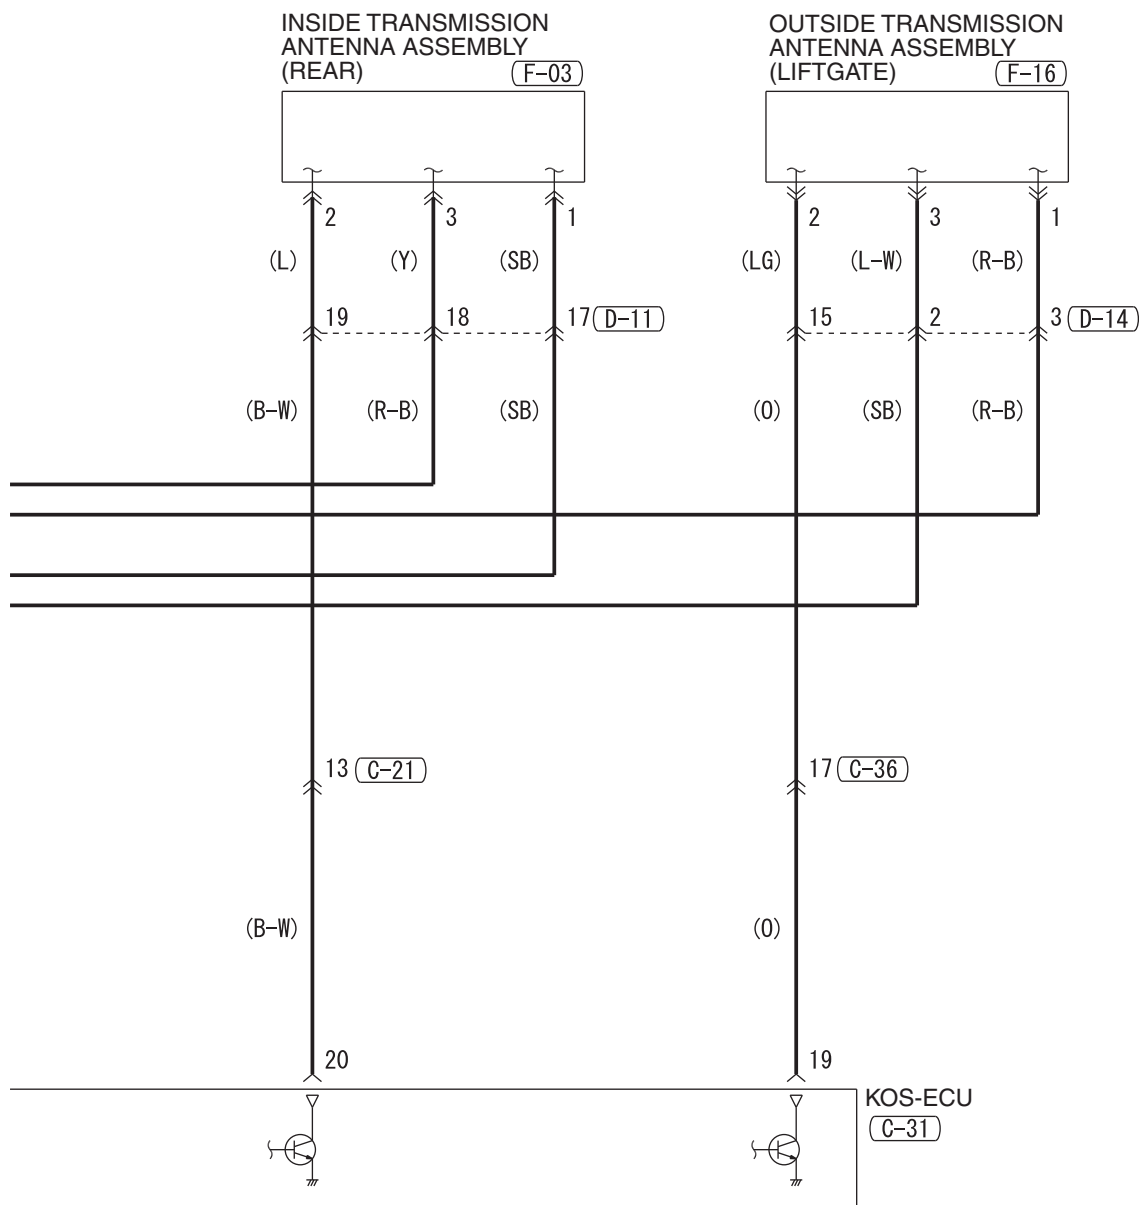

4

(D-14)

(D-19)

(D-38)

(F-03)

(F-16)

WIRE COLOR CODE

B: BLACK LG: LIGHT GREEN G: GREEN L: BLUE W: WHITE Y: YELLOW SB: SKY BLUE
BR: BROWN O: ORANGE GR: GRAY R: RED P: PINK V: VIOLET PU: PURPLE SI: SILVER

HAS11M02BB

TSB Revision