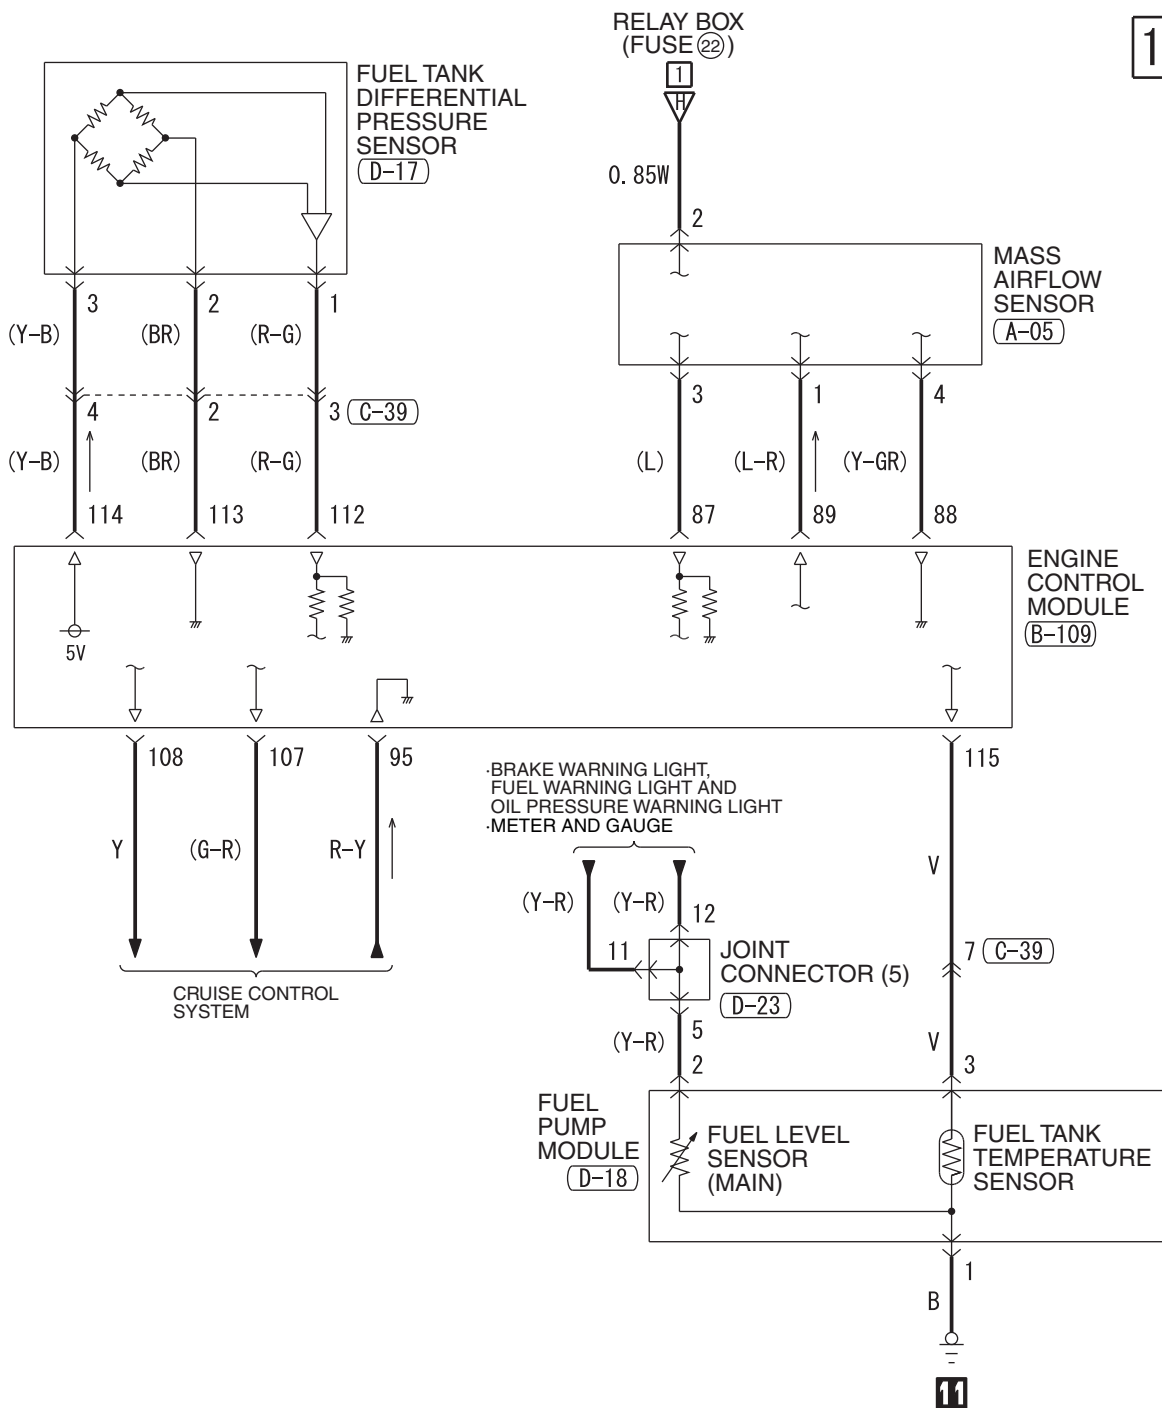

12

(C-39)

1	2	3	4	5	6	7	8	9
10	11	12	13	14	15	16	17	18
19	20	21	22					

(C-301)

1	2	3	4	5	6	7	8	9	10	11
12	13	14	15	16	17	18	19	20	21	22
23	24									

(D-17)

(D-18)

(D-23)

1	2	3	4	5
6	7	8	9	10
11	12			

WIRE COLOR CODE

B : BLACK LG : LIGHT GREEN G : GREEN L : BLUE W : WHITE Y : YELLOW SB : SKY BLUE
BR : BROWN O : ORANGE GR : GRAY R : RED P : PINK V : VIOLET PU : PURPLE SI : SILVER