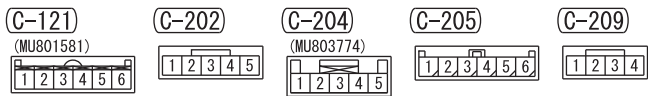

14

WIRE COLOR CODE
B: BLACK LG: LIGHT GREEN G: GREEN L: BLUE W: WHITE Y: YELLOW SB: SKY BLUE
BR: BROWN O: ORANGE GR: GRAY R: RED P: PINK V: VIOLET PU: PURPLE SI: SILVER

HAS14M026B