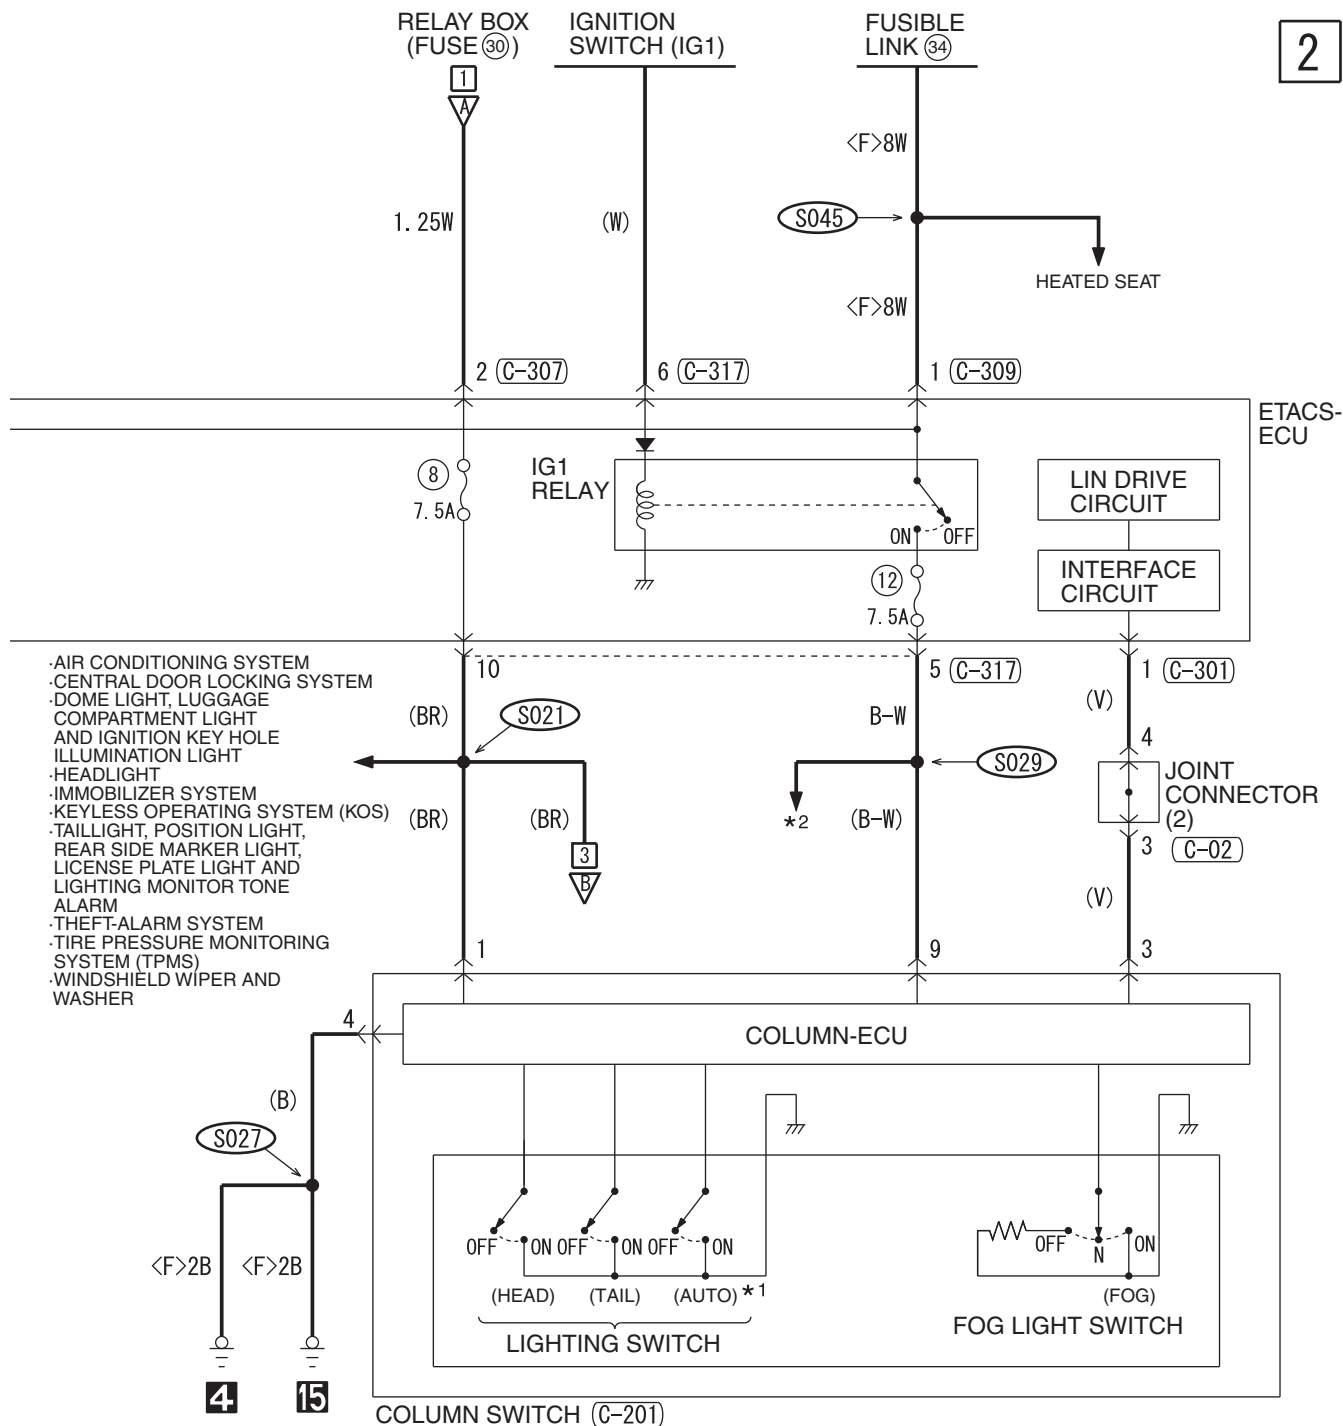

2

WIRE COLOR CODE
B: BLACK LG: LIGHT GREEN G: GREEN L: BLUE W: WHITE Y: YELLOW SB: SKY BLUE
BR: BROWN O: ORANGE GR: GRAY R: RED P: PINK V: VIOLET PU: PURPLE SI: SILVER

HAS08M04AB