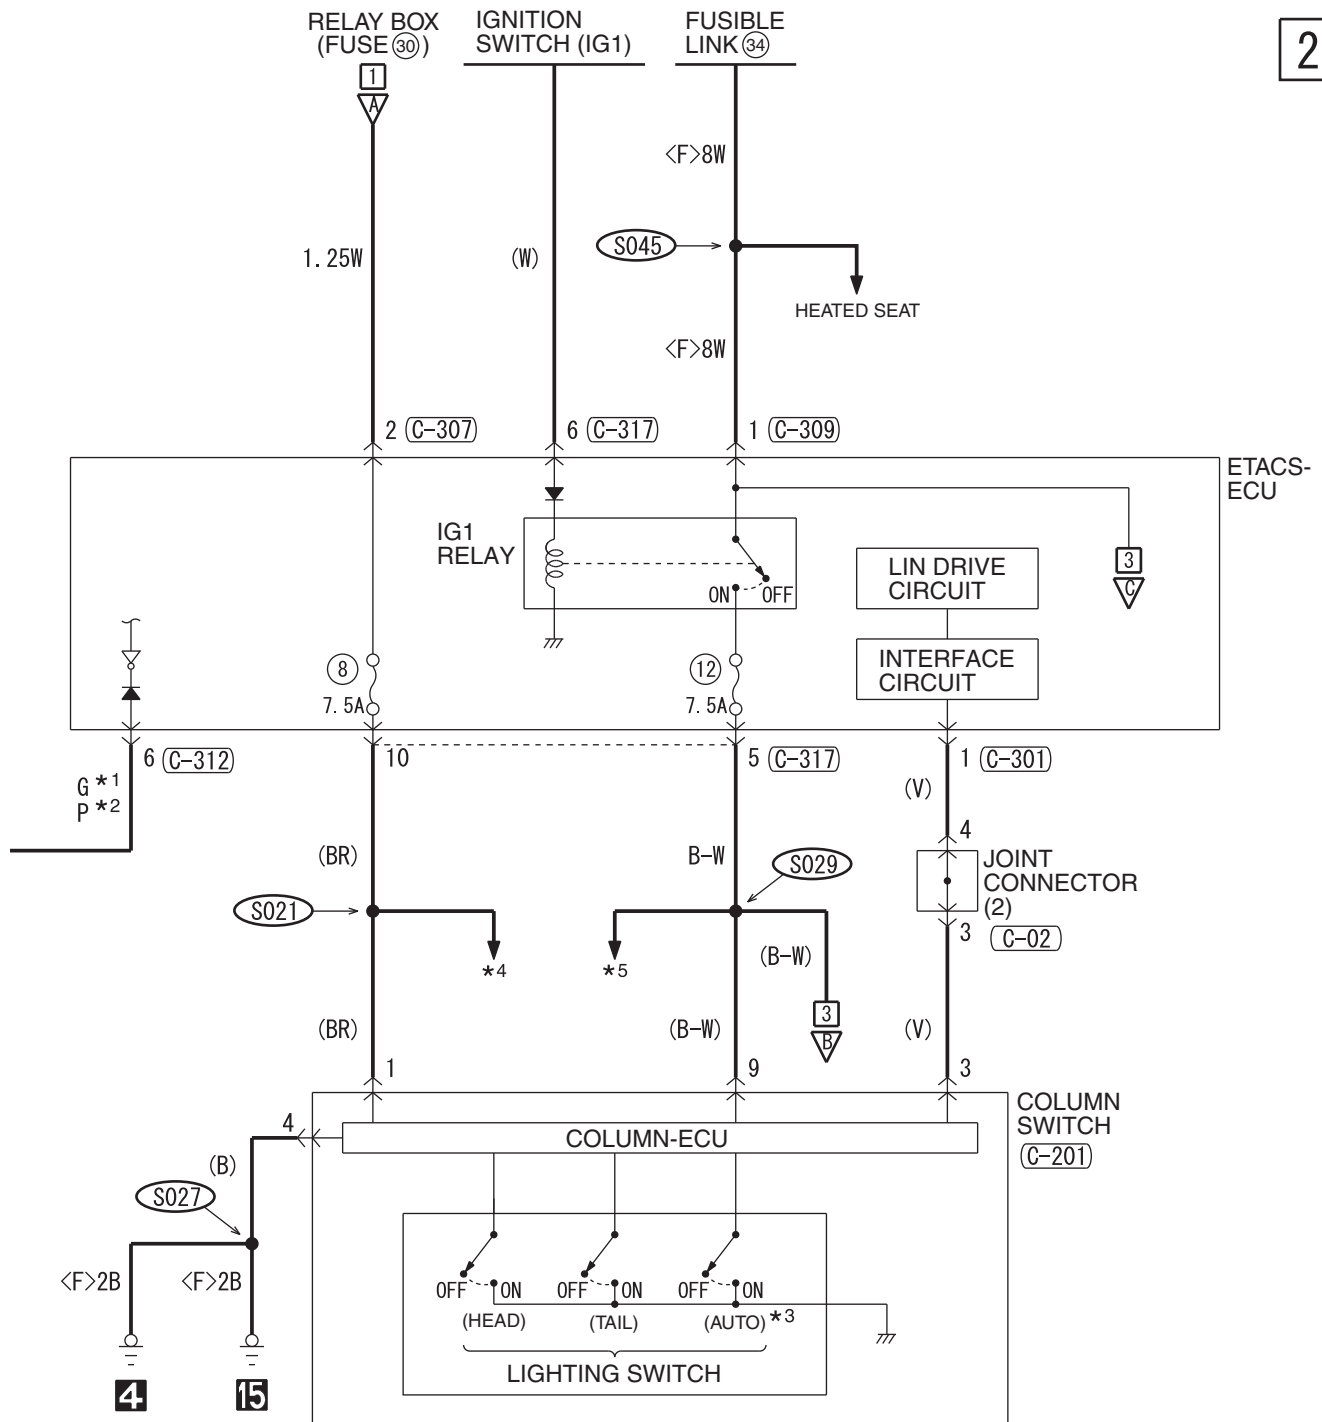

2

(C-317)

1	2	3	4	5	6	7	
8	9	10	11	12	13	14	15

WIRE COLOR CODE

B: BLACK LG: LIGHT GREEN G: GREEN L: BLUE W: WHITE Y: YELLOW SB: SKY BLUE
BR: BROWN O: ORANGE GR: GRAY R: RED P: PINK V: VIOLET PU: PURPLE SI: SILVER

HAS08M06AB