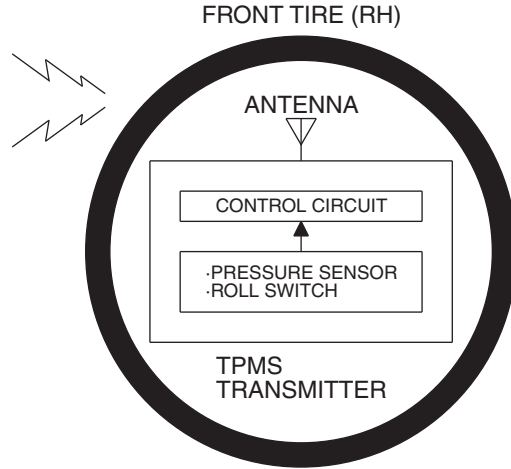

TIRE PRESSURE MONITORING (TPMS) <NON-TURBO> (CONTINUED)

5