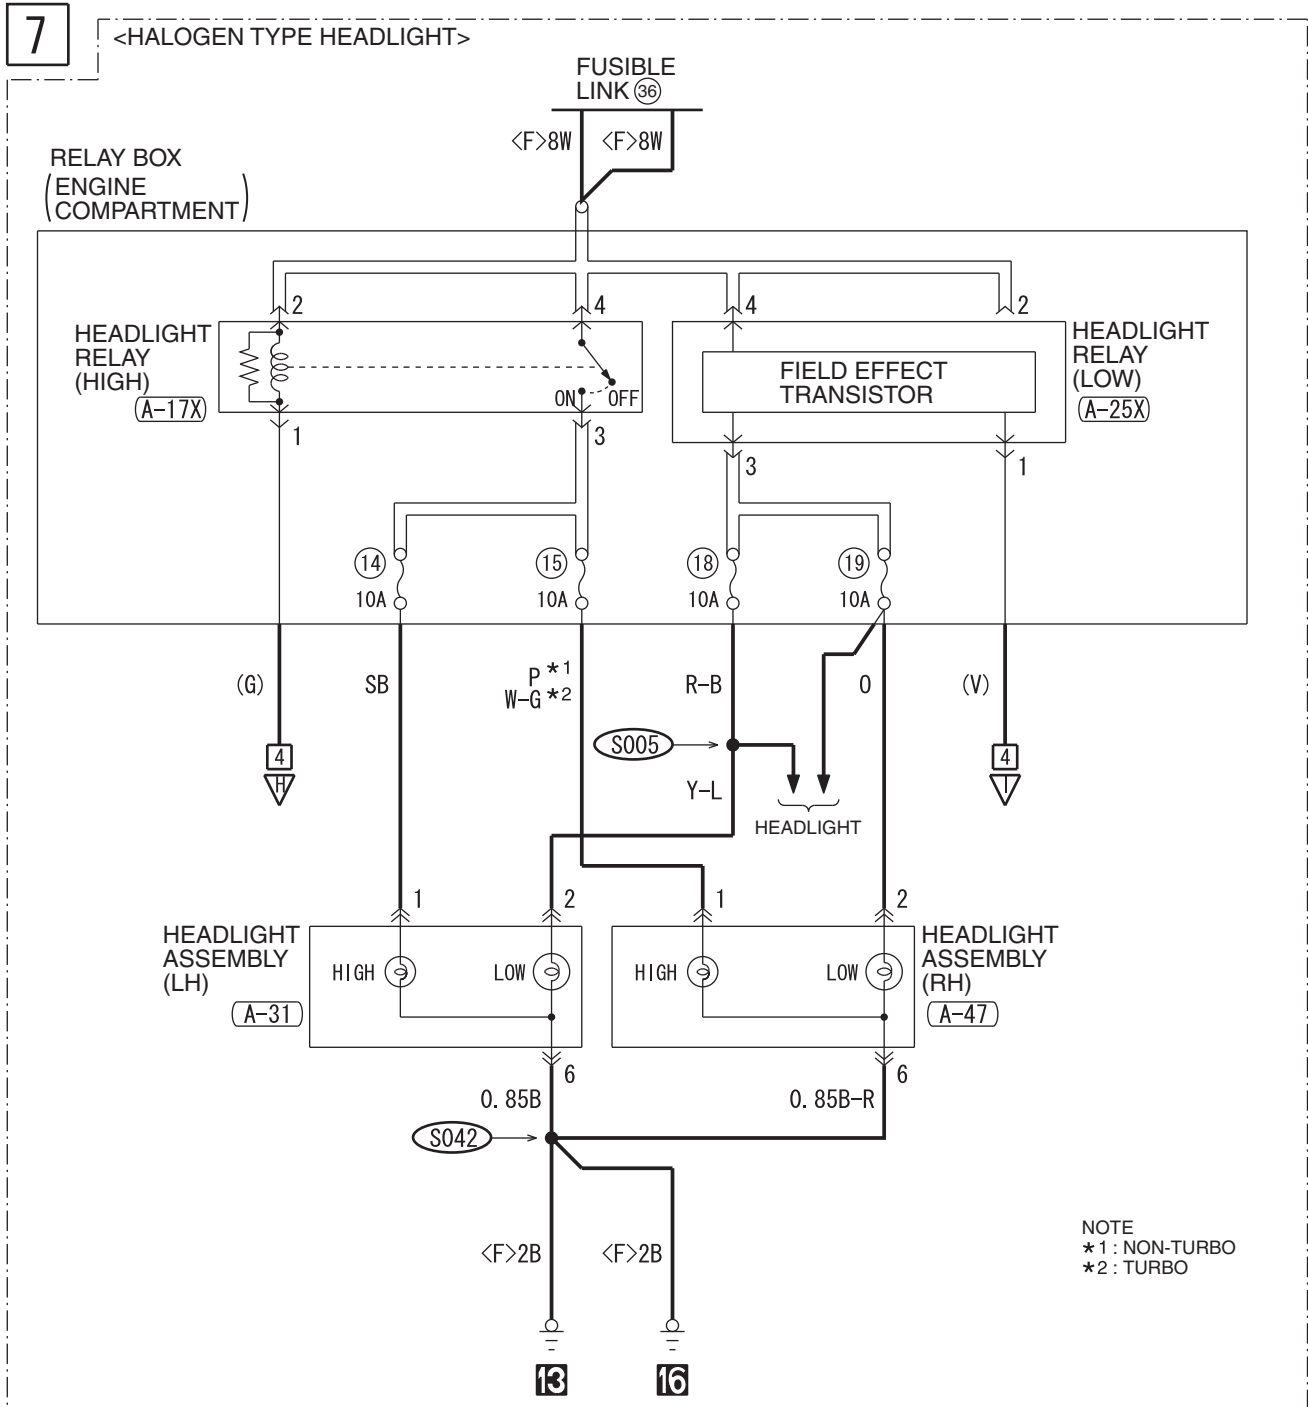

THEFT-ALARM SYSTEM (CONTINUED)