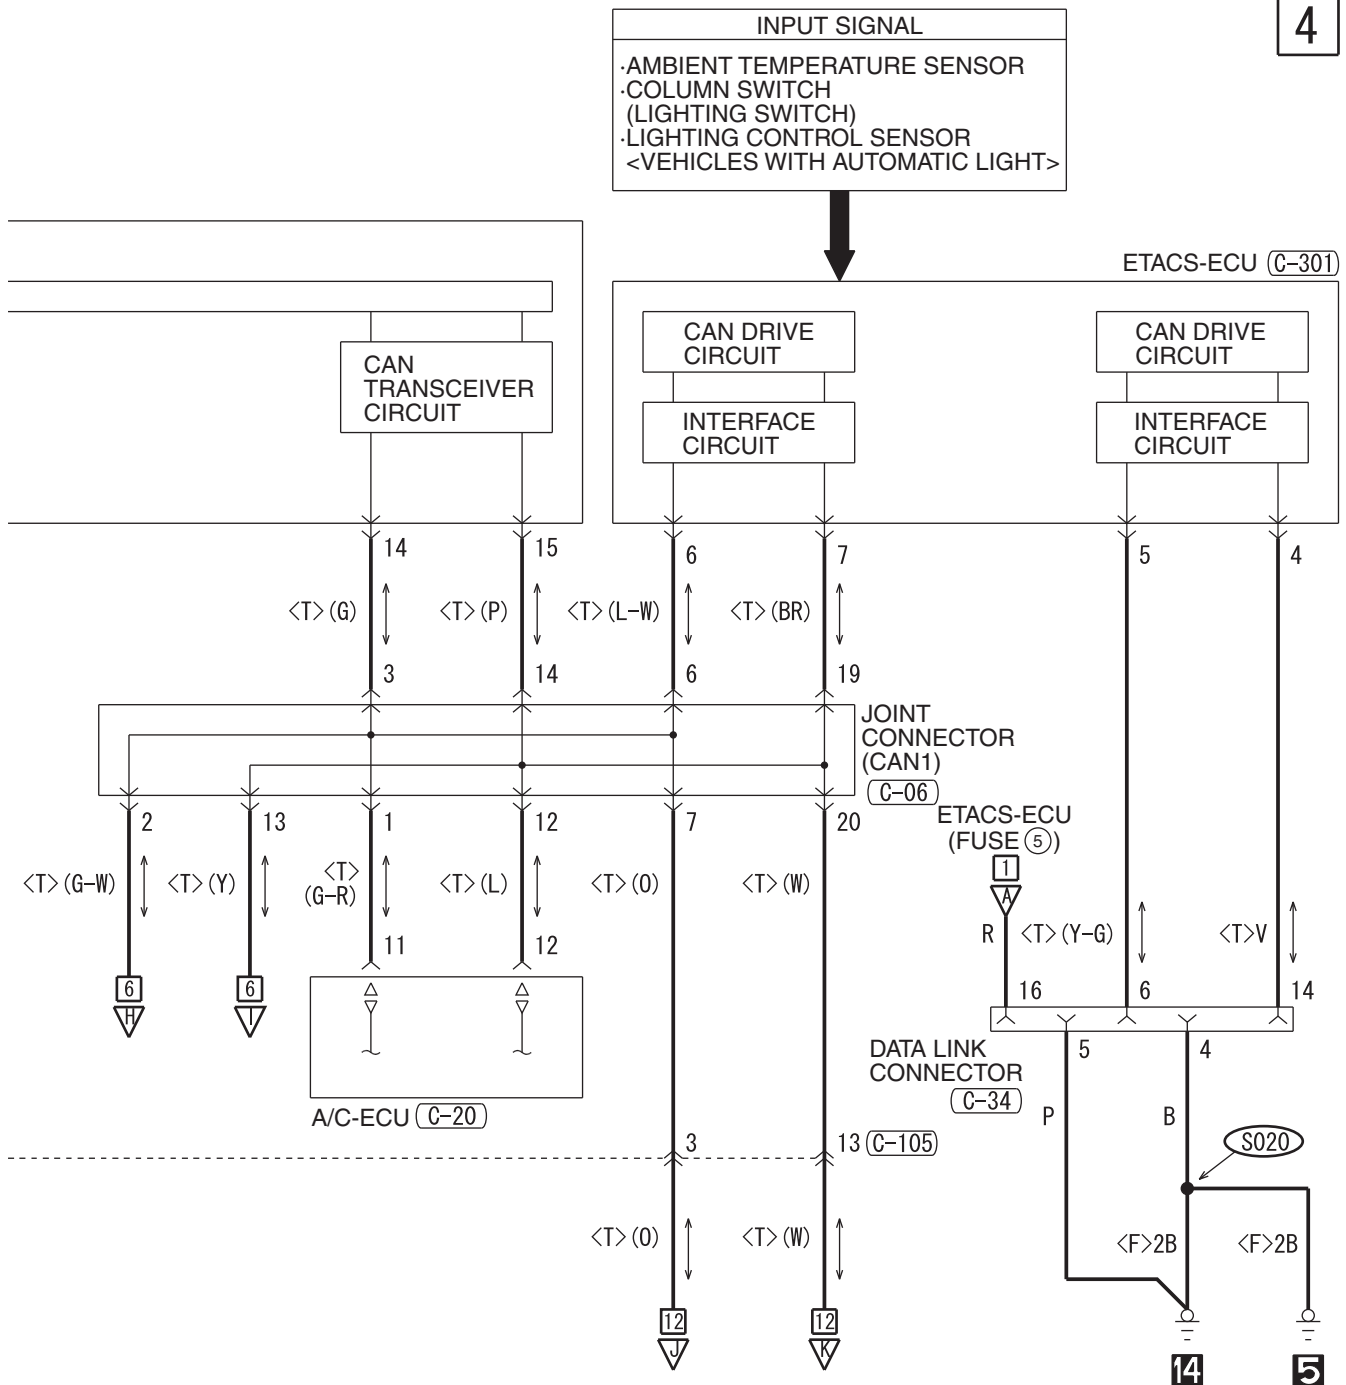

4

(C-34) FRONT SIDE

(C-105)

(C-301)

WIRE COLOR CODE

B: BLACK LG: LIGHT GREEN G: GREEN L: BLUE W: WHITE Y: YELLOW SB: SKY BLUE
BR: BROWN O: ORANGE GR: GRAY R: RED P: PINK V: VIOLET PU: PURPLE SI: SILVER

HAS14M02BB