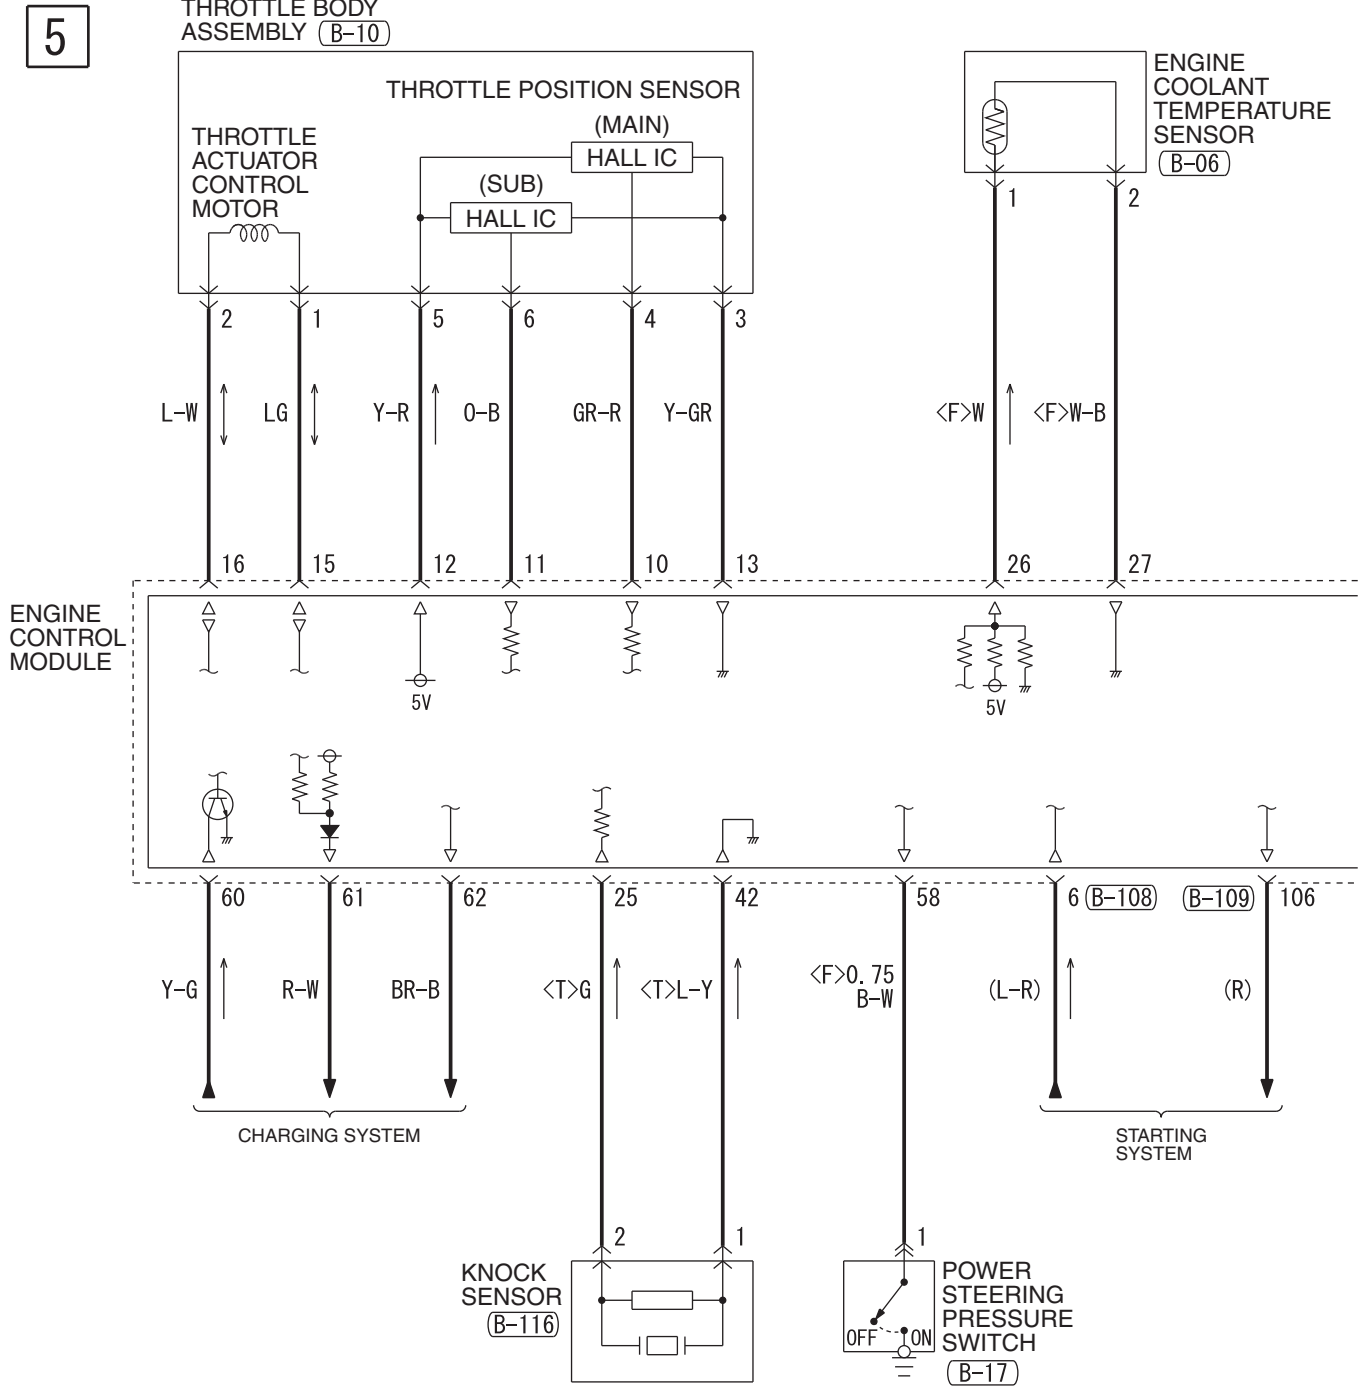

MFI SYSTEM <TURBO> (CONTINUED)