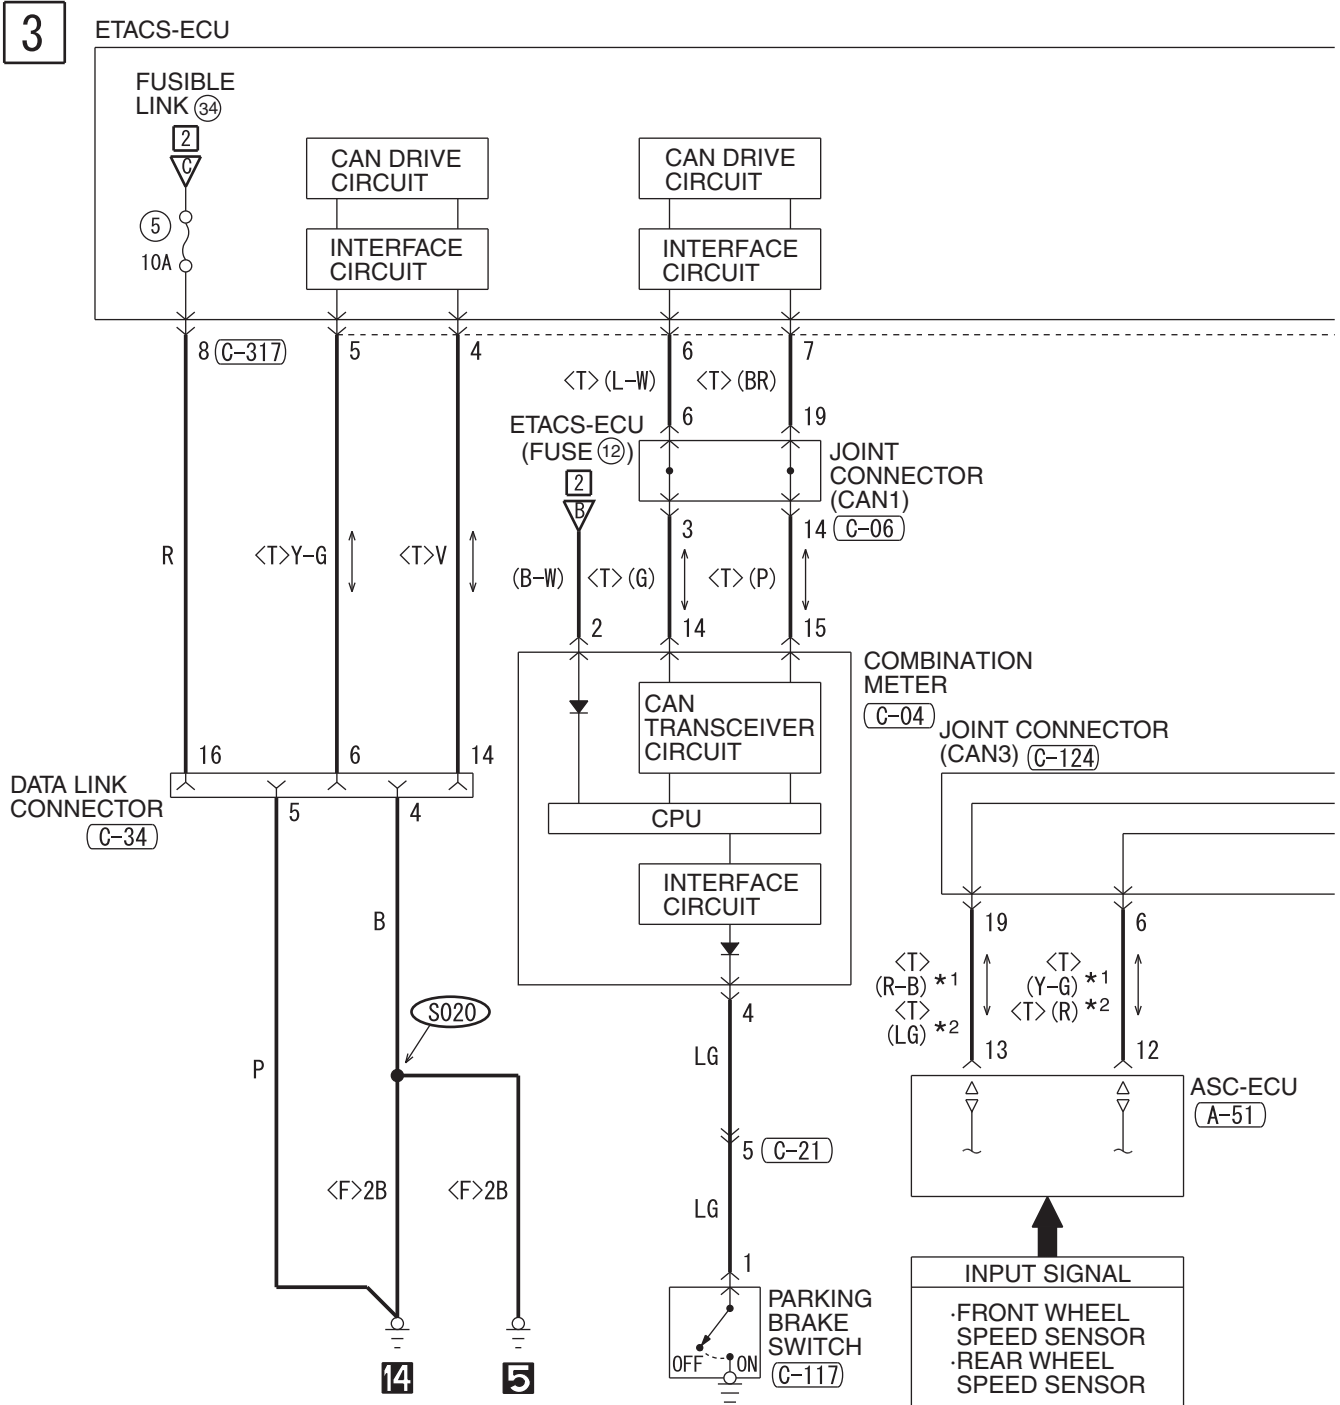

DAYTIME RUNNING LIGHT (DRL) <DISCHARGE TYPE HEADLIGHT> (CONTINUED)

(A-51)

(A-54)

(A-55)