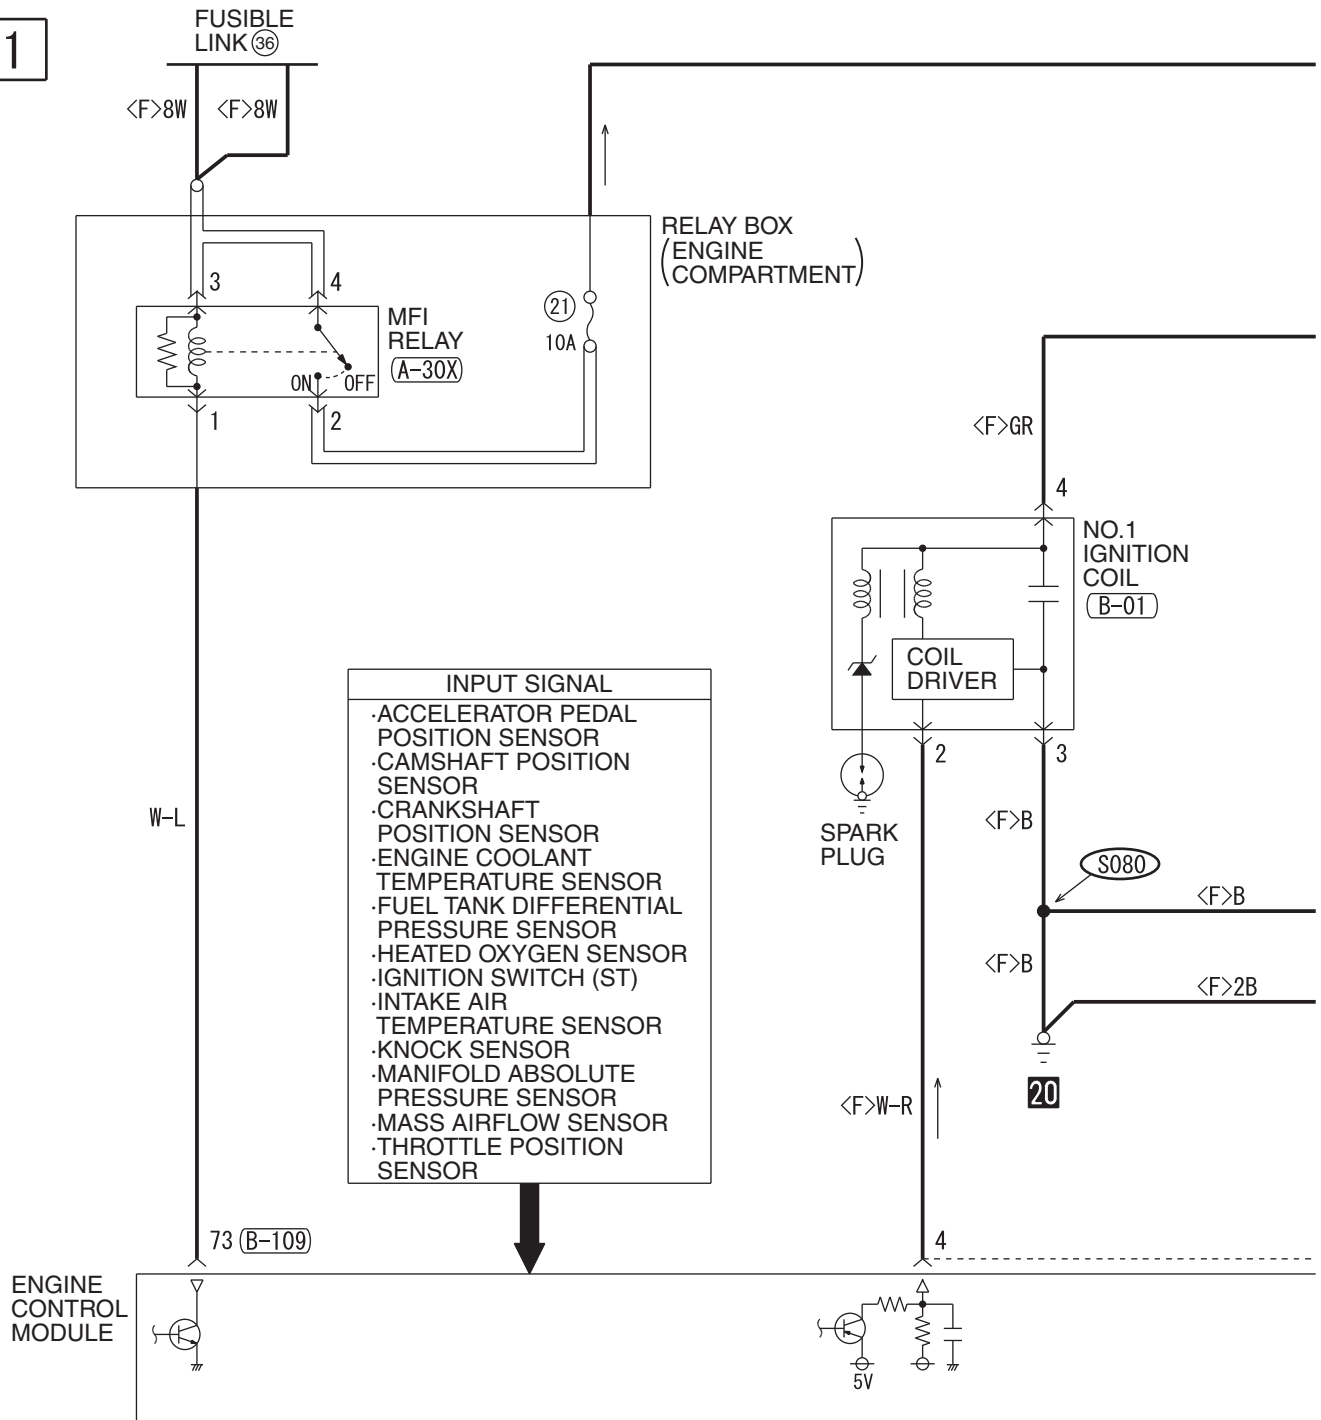

IGNITION SYSTEM <TURBO>

1