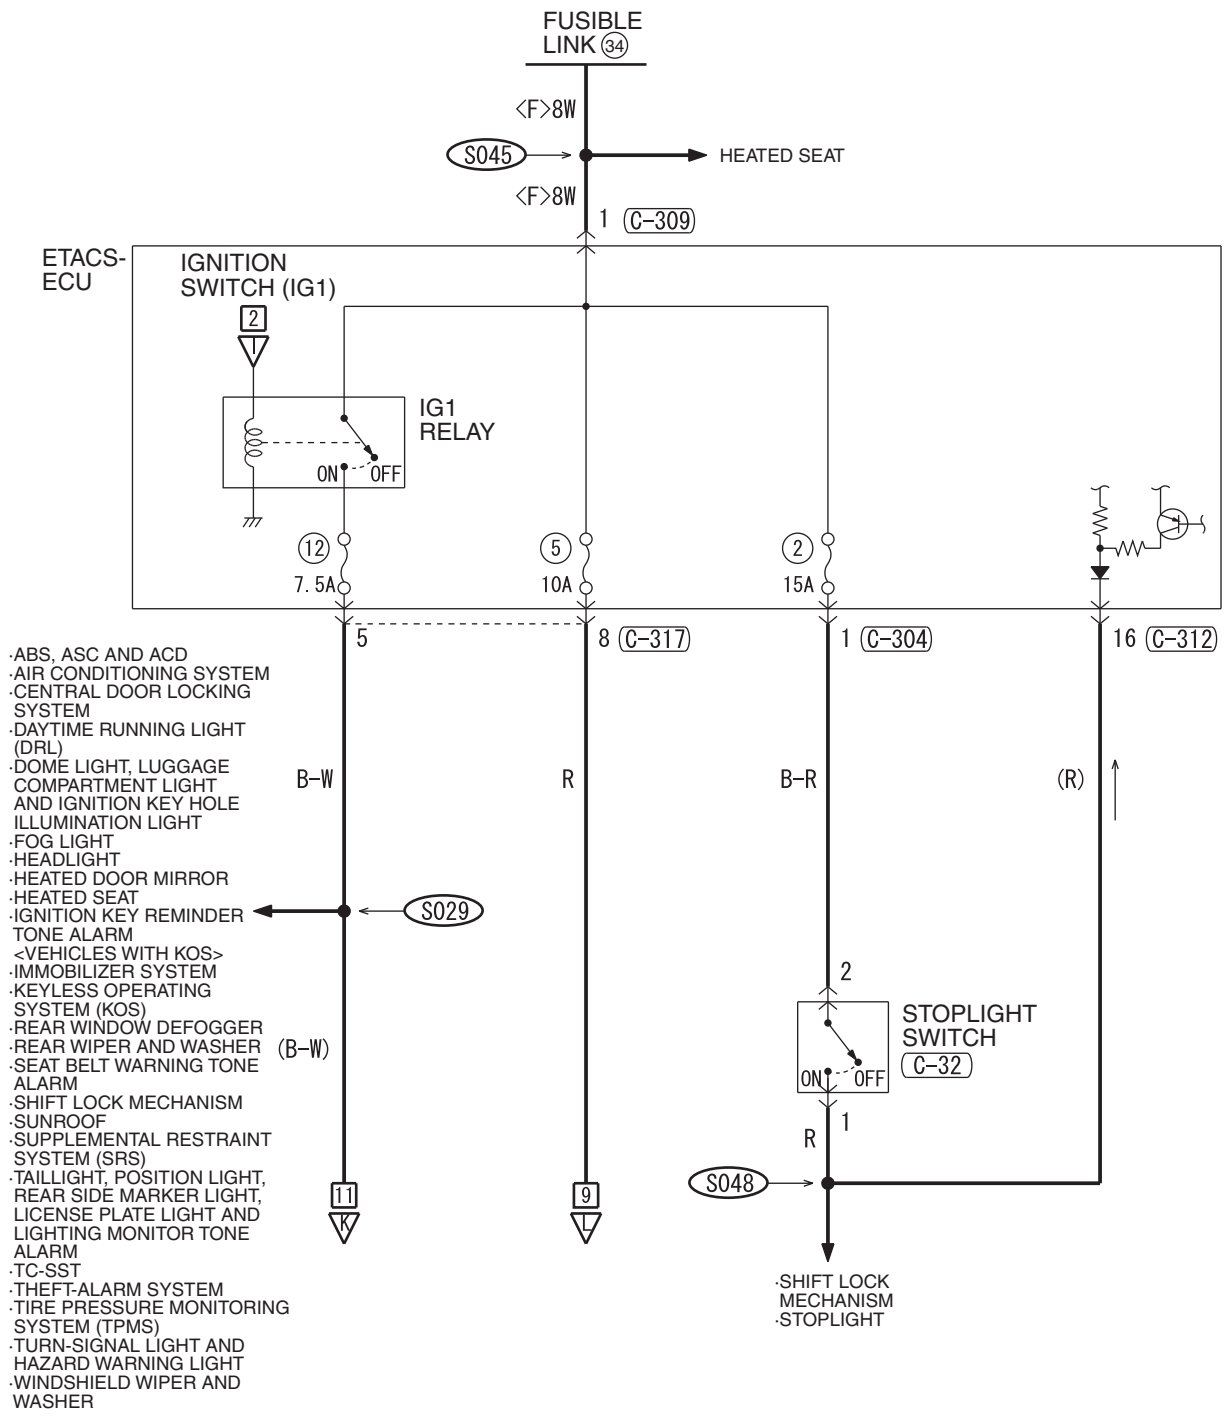

8

(C-37) **(C-38)** **(C-39)** **(C-44)** **(C-304)** **(C-309)** **(C-312)**

(D-15) **(D-40)** **(F-19)**

WIRE COLOR CODE
B : BLACK LG : LIGHT GREEN G : GREEN L : BLUE W : WHITE
Y : YELLOW SB : SKY BLUE BR : BROWN O : ORANGE GR : GRAY
R : RED P : PINK V : VIOLET PU : PURPLE SI : SILVER H9S05M01DB