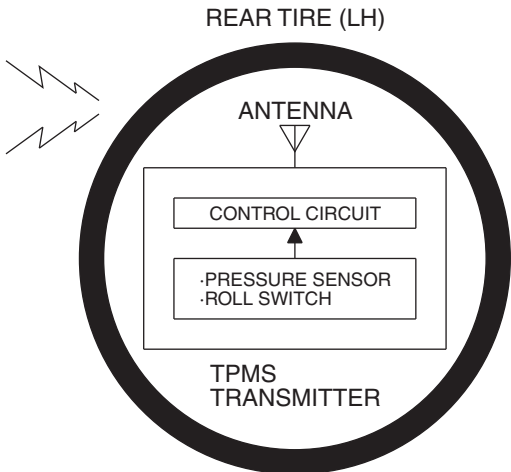

TIRE PRESSURE MONITORING (TPMS) <NON-TURBO> (CONTINUED)

5