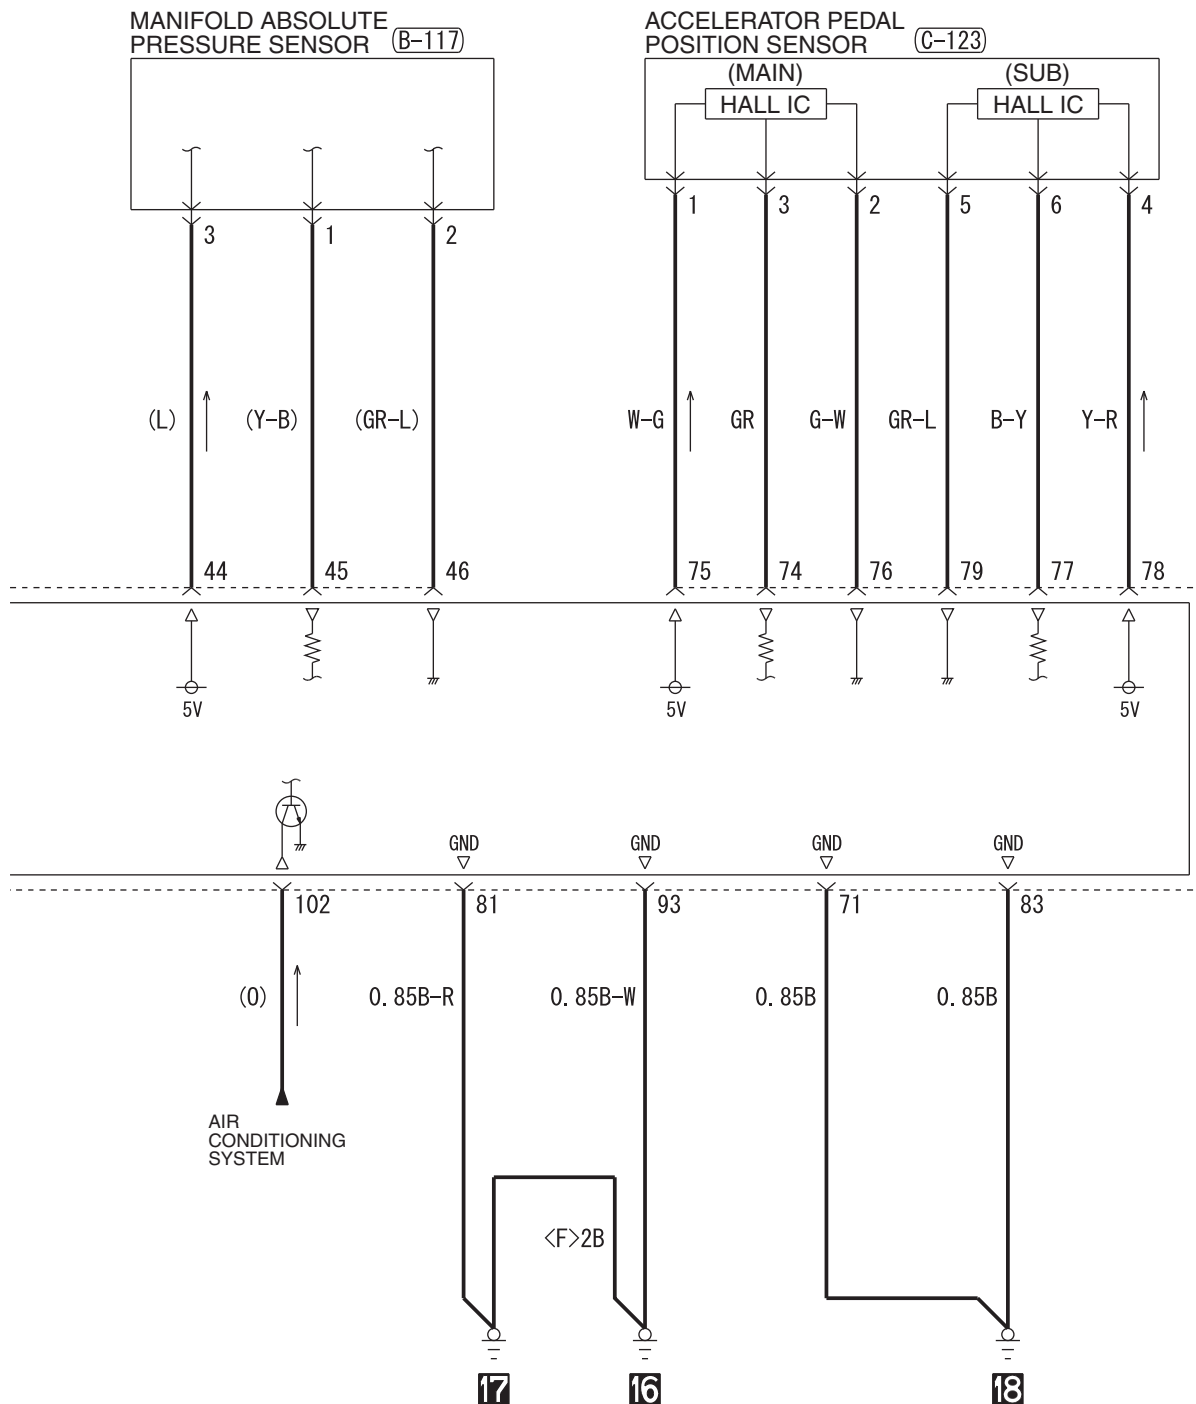

6

WIRE COLOR CODE
B: BLACK LG: LIGHT GREEN G: GREEN L: BLUE W: WHITE Y: YELLOW SB: SKY BLUE
BR: BROWN O: ORANGE GR: GRAY R: RED P: PINK V: VIOLET PU: PURPLE SI: SILVER

H9S05M01CB