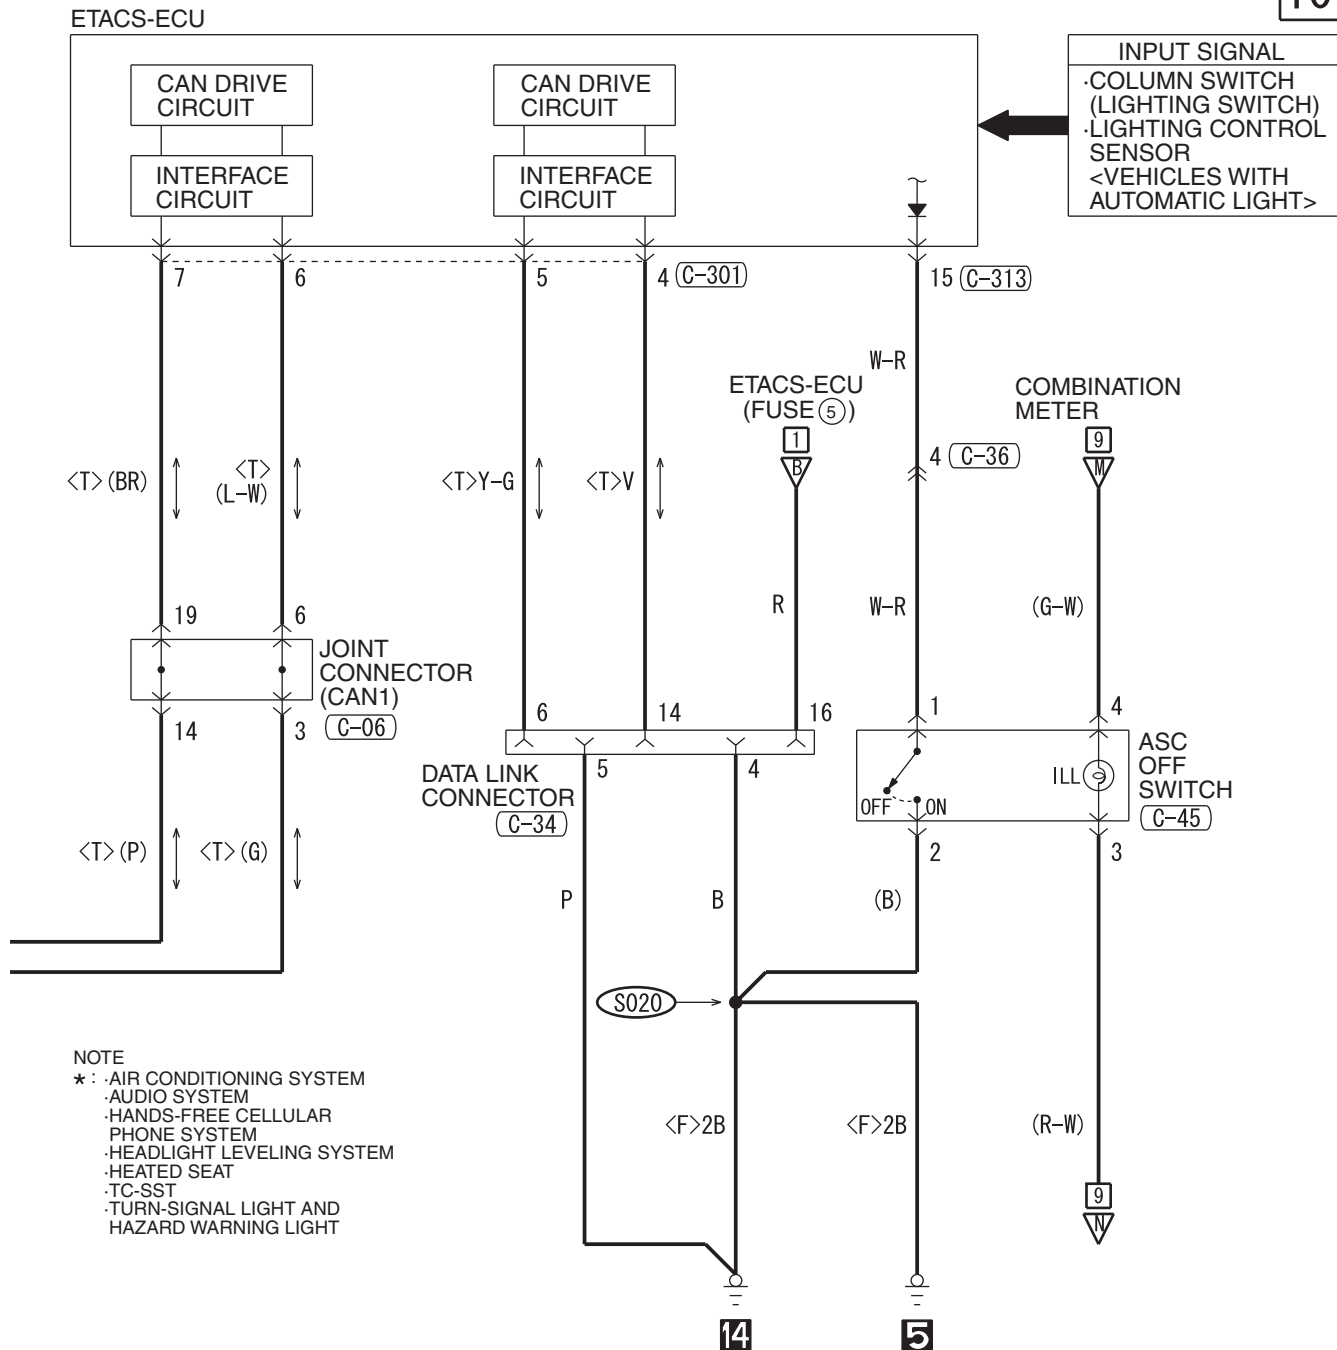

10

NOTE
* : -AIR CONDITIONING SYSTEM
-AUDIO SYSTEM
-HANDS-FREE CELLULAR PHONE SYSTEM
-HEADLIGHT LEVELING SYSTEM
-HEATED SEAT
-TC-SST
-TURN-SIGNAL LIGHT AND HAZARD WARNING LIGHT