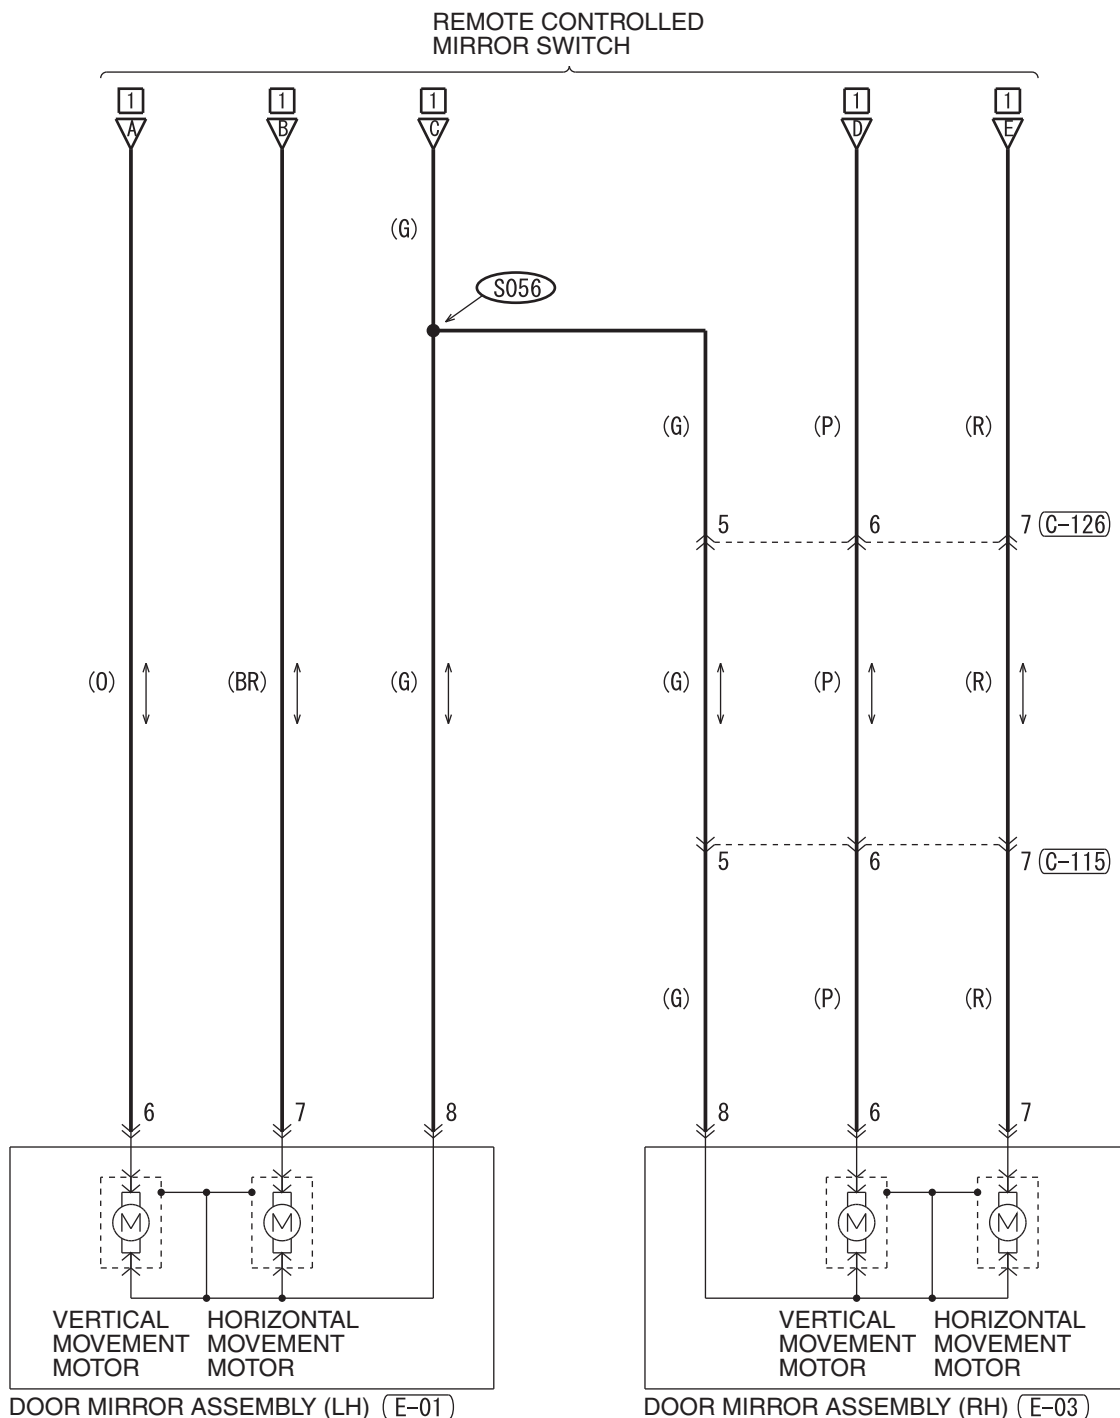

2

(C-315)
MU801890

(C-317)

(E-01)

(E-03)

(E-12)

WIRE COLOR CODE

B : BLACK LG : LIGHT GREEN G : GREEN L : BLUE W : WHITE Y : YELLOW SB : SKY BLUE
BR : BROWN O : ORANGE GR : GRAY R : RED P : PINK V : VIOLET PU : PURPLE SI : SILVER

HAS13M06AB