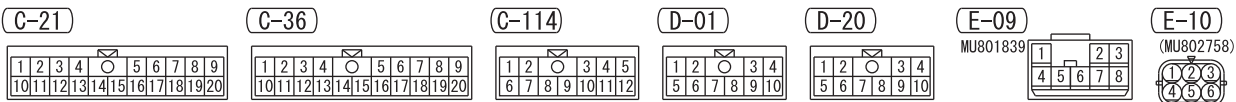

POWER WINDOWS (CONTINUED)

5