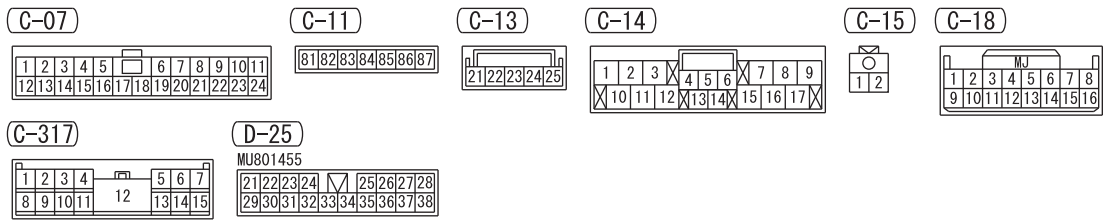

MITSUBISHI MULTI-COMMUNICATION SYSTEM (MMCS) <NON-TURBO>

M1901007501580

HAS14M01AA