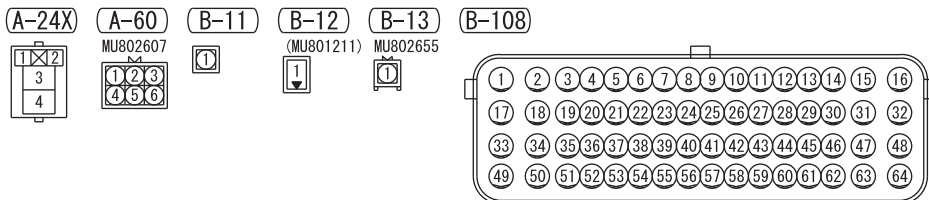

STARTING SYSTEM <TC-SST>

M1901000504812

H9S02M02AA