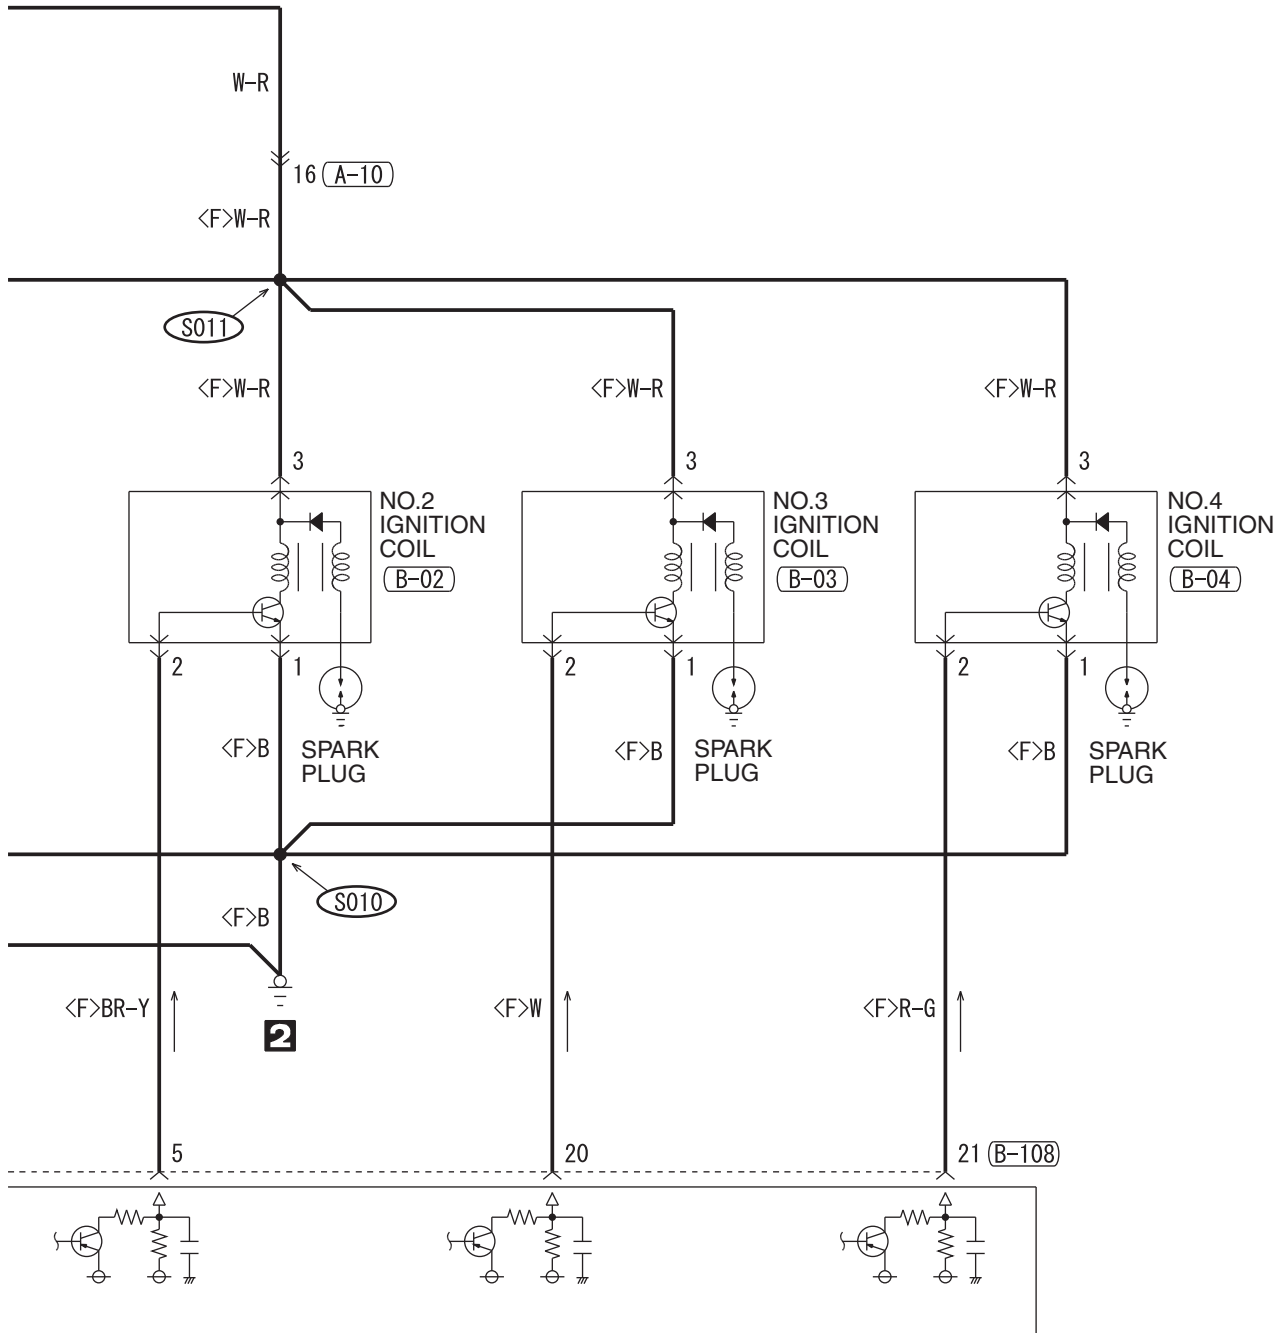

2

(B-109)

WIRE COLOR CODE

B : BLACK LG : LIGHT GREEN G : GREEN L : BLUE W : WHITE
Y : YELLOW SB : SKY BLUE BR : BROWN O : ORANGE GR : GRAY
R : RED P : PINK V : VIOLET PU : PURPLE SI : SILVER

H9S03M00AB

TSB Revision