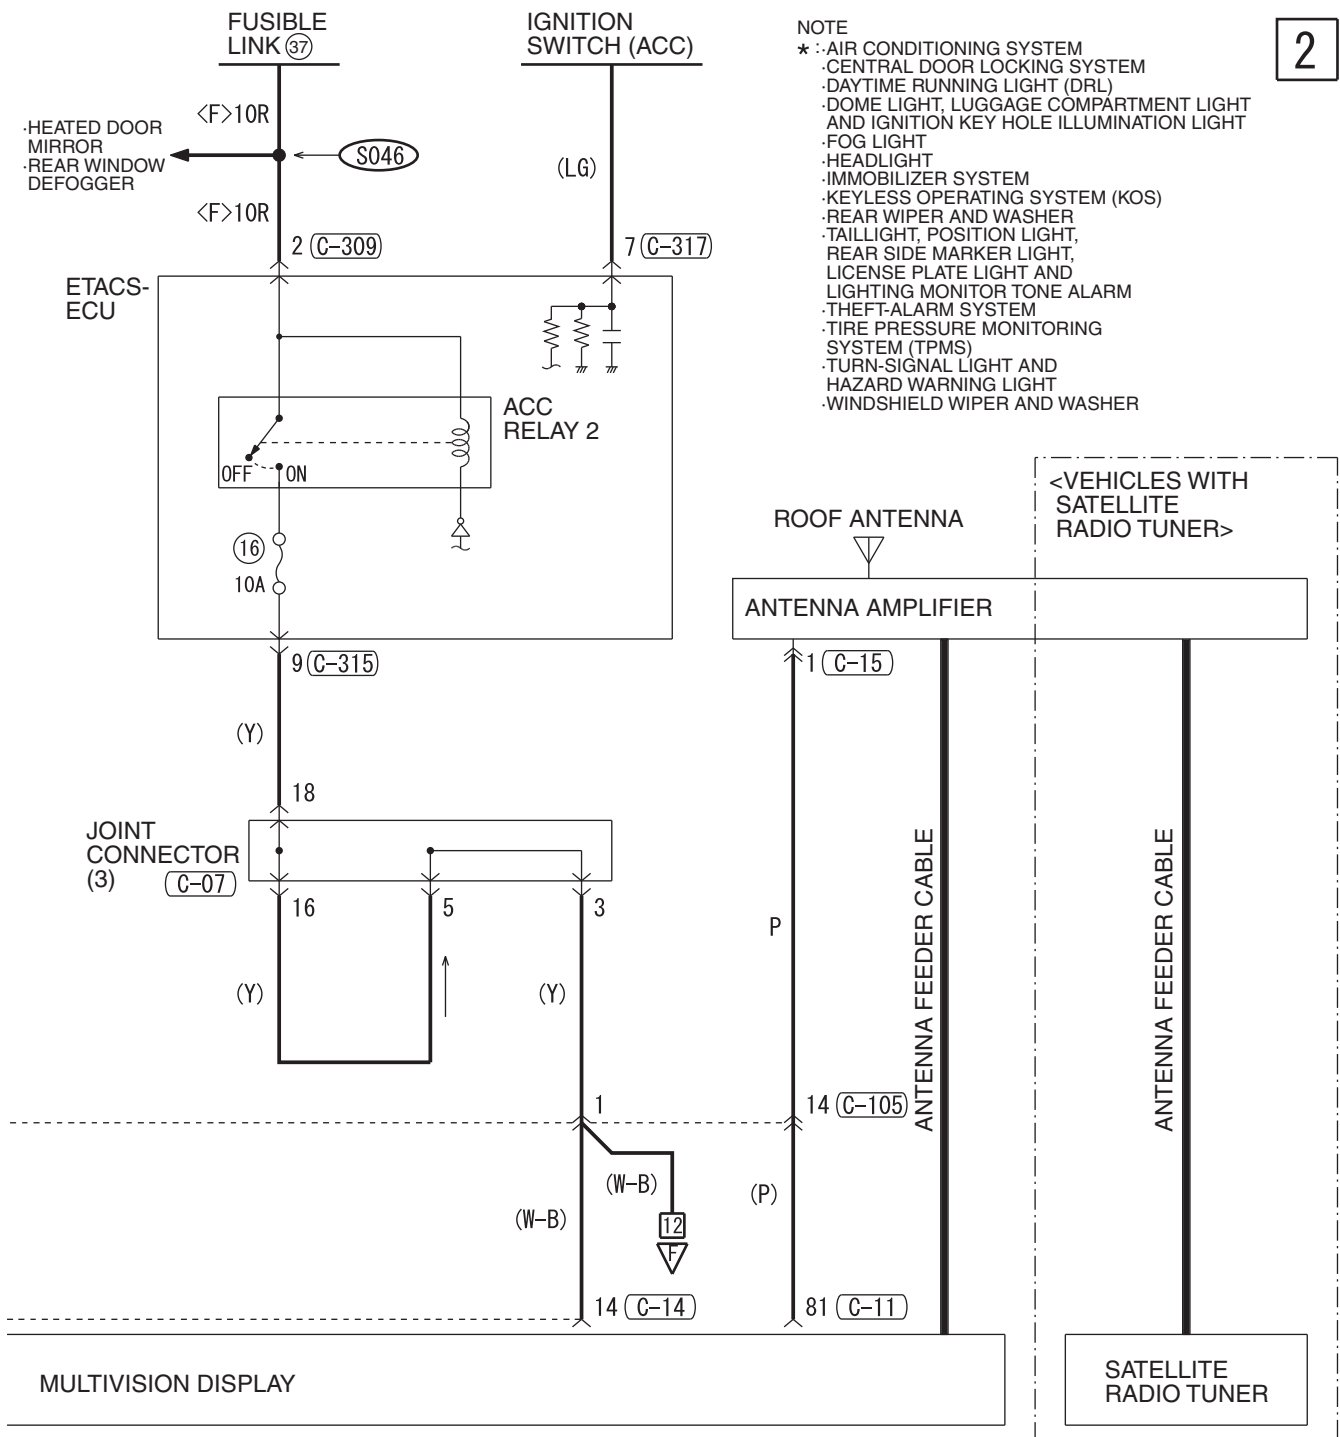

2

1. NOTE
   * : AIR CONDITIONING SYSTEM
   · CENTRAL DOOR LOCKING SYSTEM
   · DAYTIME RUNNING LIGHT (DRL)
   · DOME LIGHT, LUGGAGE COMPARTMENT LIGHT AND IGNITION KEY HOLE ILLUMINATION LIGHT
   · FOG LIGHT
   · HEADLIGHT
   · IMMOBILIZER SYSTEM
   · KEYLESS OPERATING SYSTEM (KOS)
   · REAR WIPER AND WASHER
   · TAILLIGHT, POSITION LIGHT, REAR SIDE MARKER LIGHT, LICENSE PLATE LIGHT AND LIGHTING MONITOR TONE ALARM
   · THEFT-ALARM SYSTEM
   · TIRE PRESSURE MONITORING SYSTEM (TPMS)
   · TURN-SIGNAL LIGHT AND HAZARD WARNING LIGHT
   · WINDSHIELD WIPER AND WASHER