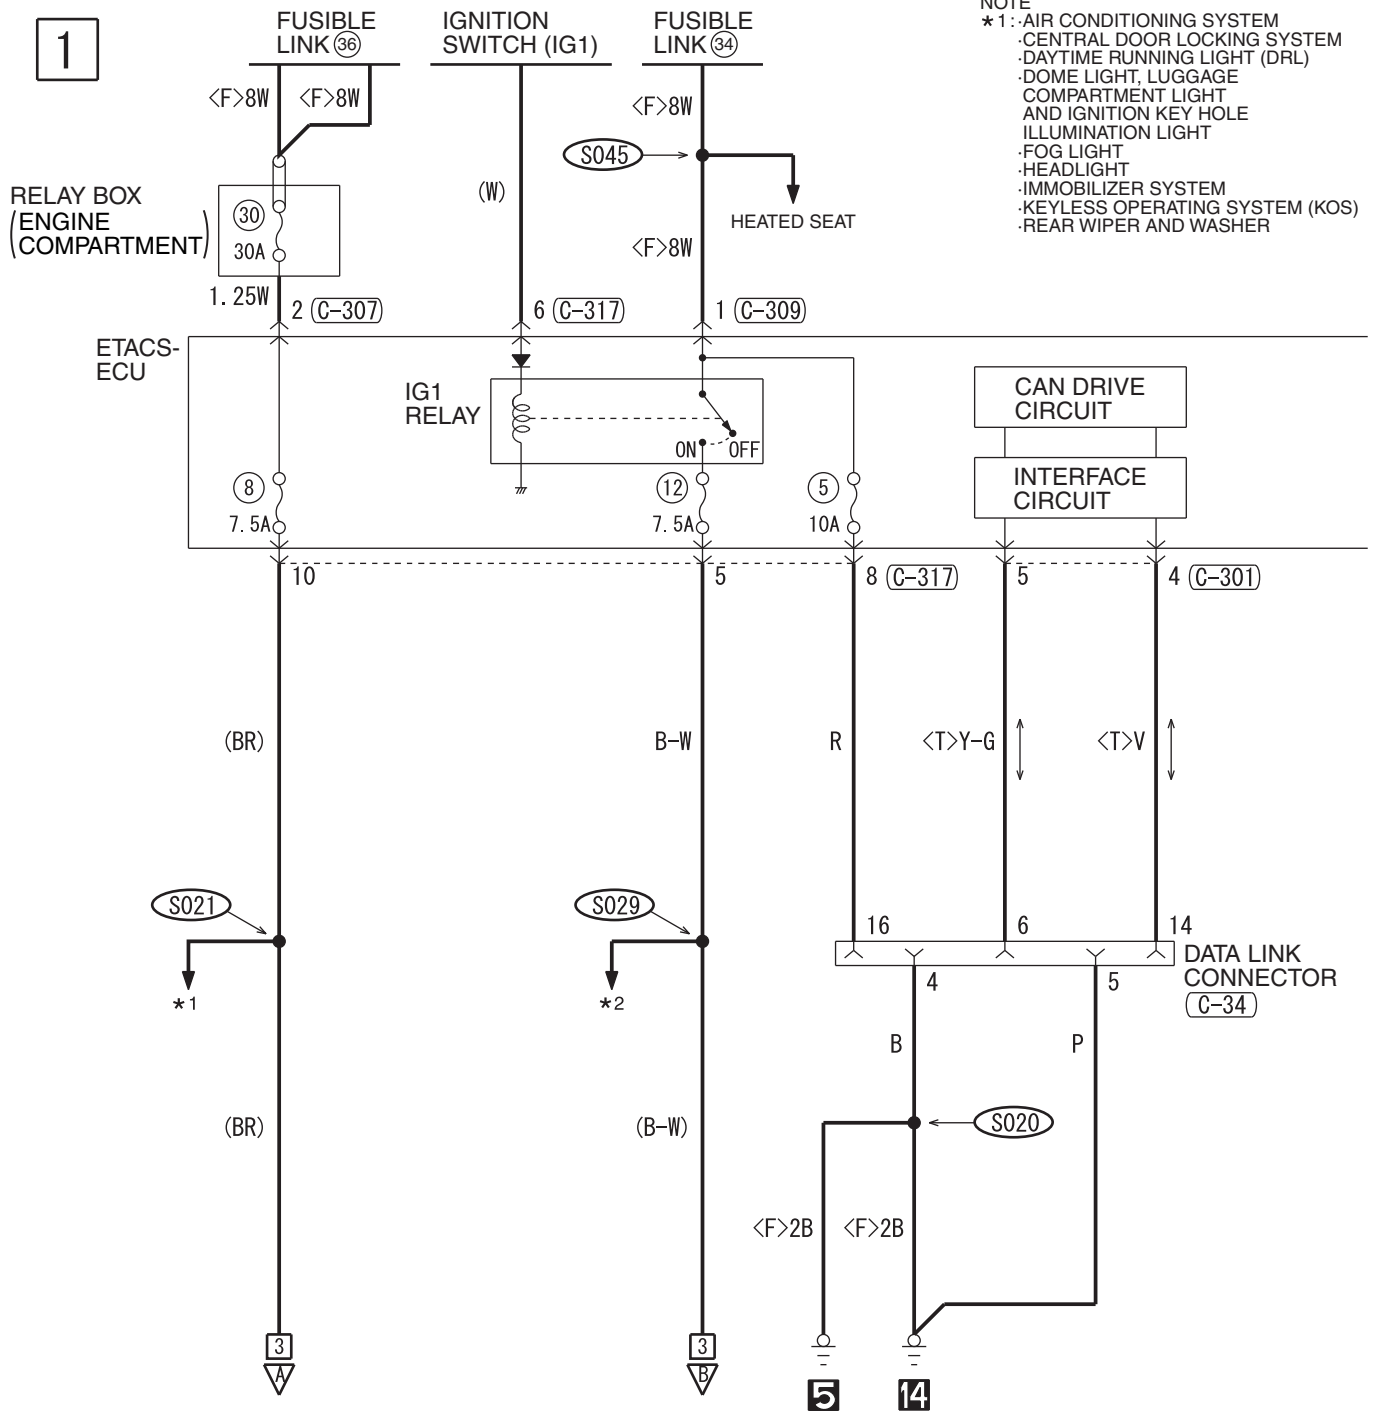

BRAKE WARNING LIGHT, FUEL WARNING LIGHT AND OIL PRESSURE WARNING LIGHT <NON-TURBO>

M1901020000431