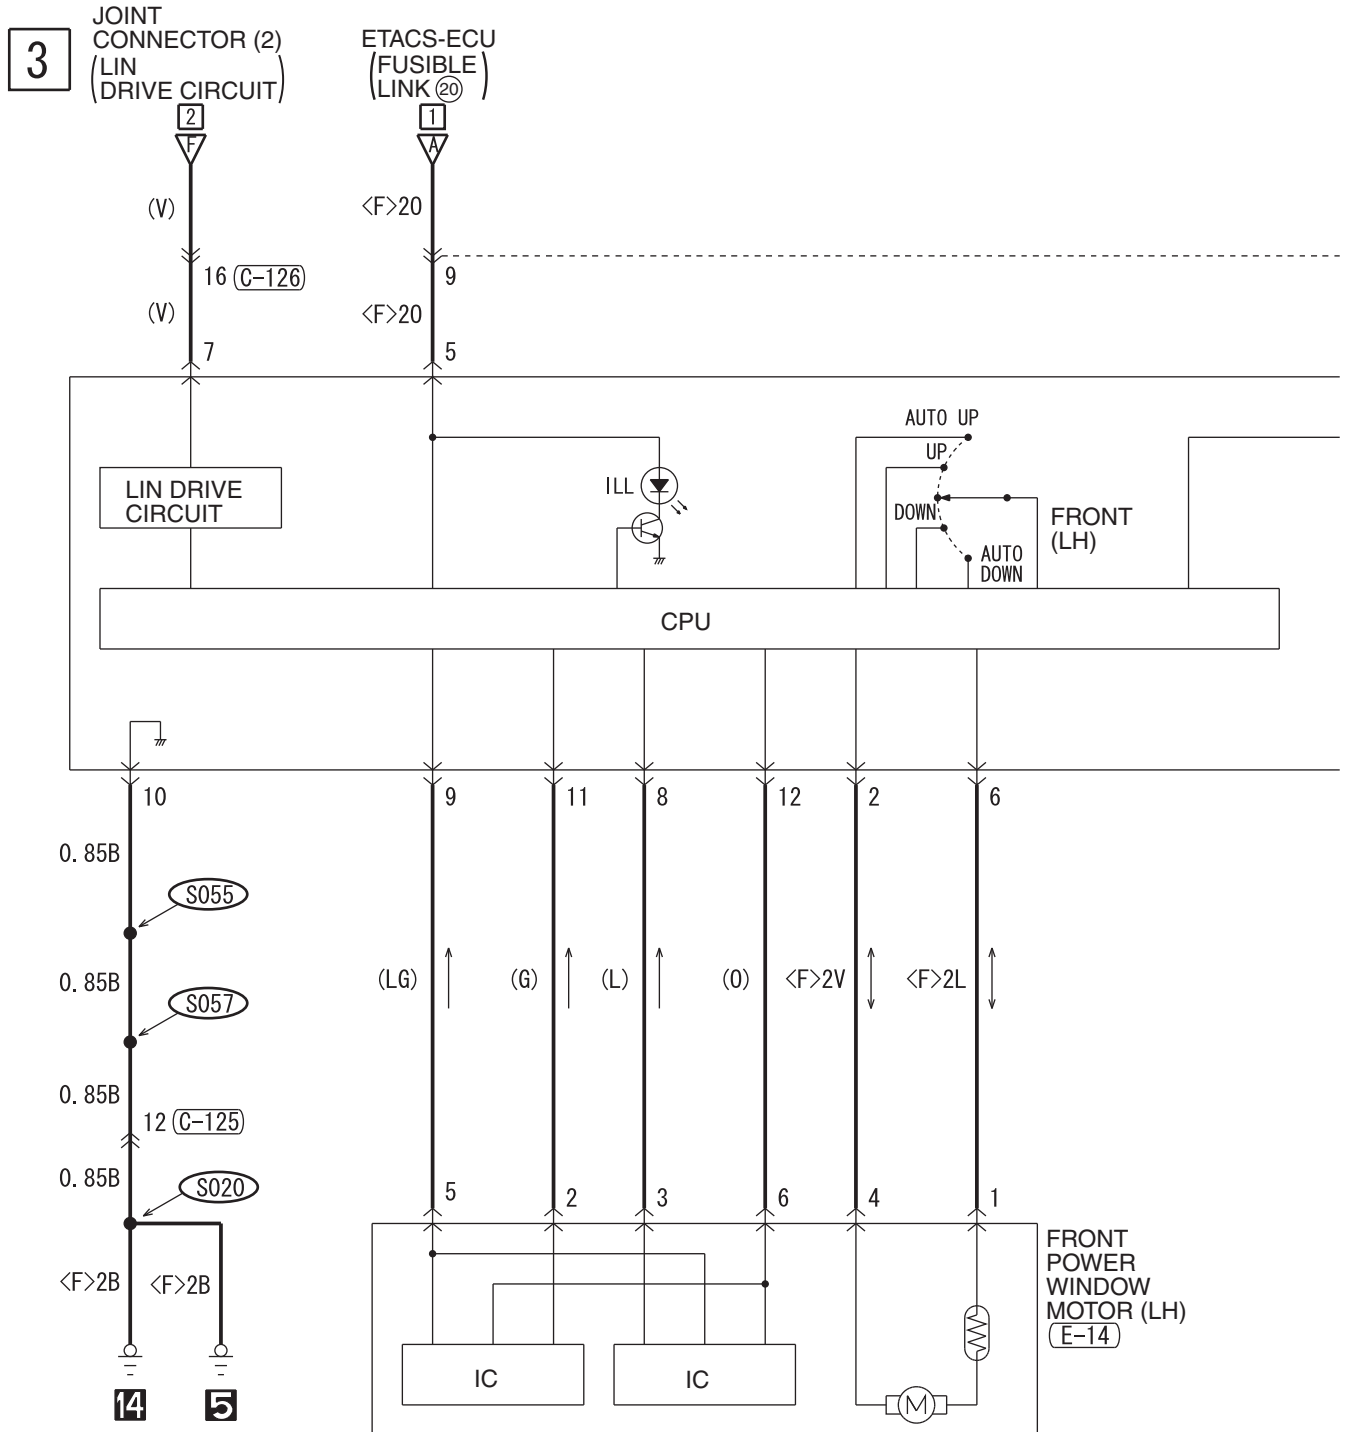

POWER WINDOWS (CONTINUED)

(C-125)

(C-126)

(E-14)

(E-28)

MU801890