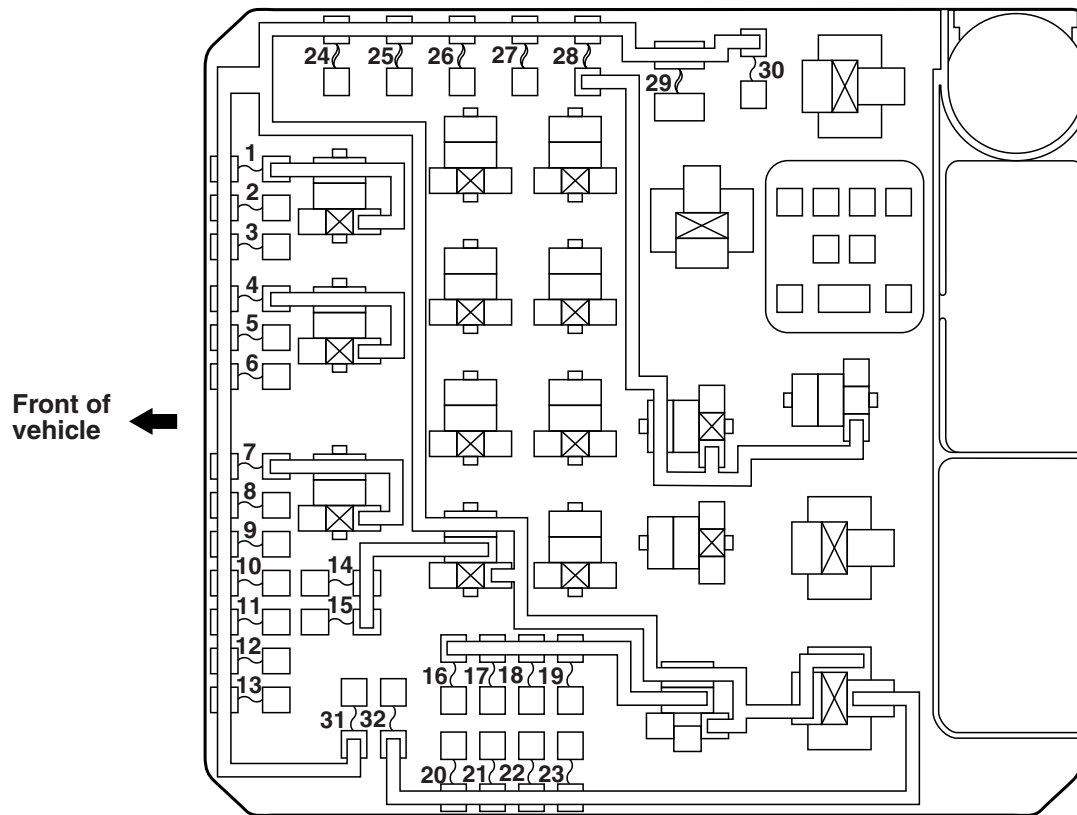

No.	Power supply circuit	Name	Rated capacity (A)	Housing color	Load circuit	
22	MFI relay	Fuse	20	Yellow	Engine control module, engine oil control valve, evaporative emission purge solenoid, evaporative emission ventilation solenoid, exhaust gas recirculation valve, No.1 to 4 injector, mass airflow sensor, heated oxygen sensor, throttle actuator control motor relay, turbocharger wastegate solenoid <Turbo> and vehicle speed sensor <M/T>	
23			15*¹ 20*²	Blue*¹ Yellow*²	Fuel pump circuit resistor <Turbo>, No.1 fuel pump relay <Turbo> and fuel pump module	
24	Fusible link No.36	Fusible link	30	Pink	Starter	
25			–	–	–	
26			40	Green	ASC-ECU	
27			30	Pink	ASC-ECU	
28			30	Pink	Condenser fan motor, condenser fan relay and fan control relay	
29			40	Green	Radiator fan motor and radiator fan relay	
30		Fuse	30	Green	Fuse No.7 to 9 in passenger compartment	
31			30	Green	Audio amplifier	
32			MFI relay	–	–	–
33			Battery/Generator	120*¹ 140*²	–	Fusible link No.37/ Fusible link No.34 to 36
34	Battery/Fusible link No.33	Fusible link	80	–	Fuse No.2, 4, 5, 10 to 12, 14, 15, 17, 18, 25 in passenger compartment, ETACS-ECU, ETACS-ECU (ACC relay 3) and fusible link No.20 in passenger compartment	
35			80	–	Electric pump <Turbo>	
36			120	–	Fuse No.1 to 8, 13 to 19, 21 to 23, 30, 31 in engine compartment, fusible link No. 24, 26 to 29 in engine compartment, headlight relay (High), headlight relay (Low) and MFI relay	
37	Fusible link No.33/ Generator	Fusible link	80	–	Fusible link No.1 and 21, Fuse No. 3, 6, 13, 16, 19 in passenger compartment and ETACS-ECU (ACC relay 2, blower relay)	

NOTE:

1. *¹: Non-turbo
2. *²: Turbo

Relay box <Non-turbo>

AC609168BN