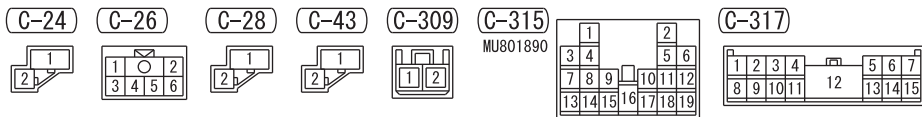

ACCESSORY SOCKET AND CIGARETTE LIGHTER

M1901030900178

1

WIRE COLOR CODE
B : BLACK LG : LIGHT GREEN G : GREEN L : BLUE W : WHITE Y : YELLOW SB : SKY BLUE
BR : BROWN O : ORANGE GR : GRAY R : RED P : PINK V : VIOLET PU : PURPLE SI : SILVER

H9S14M02AA