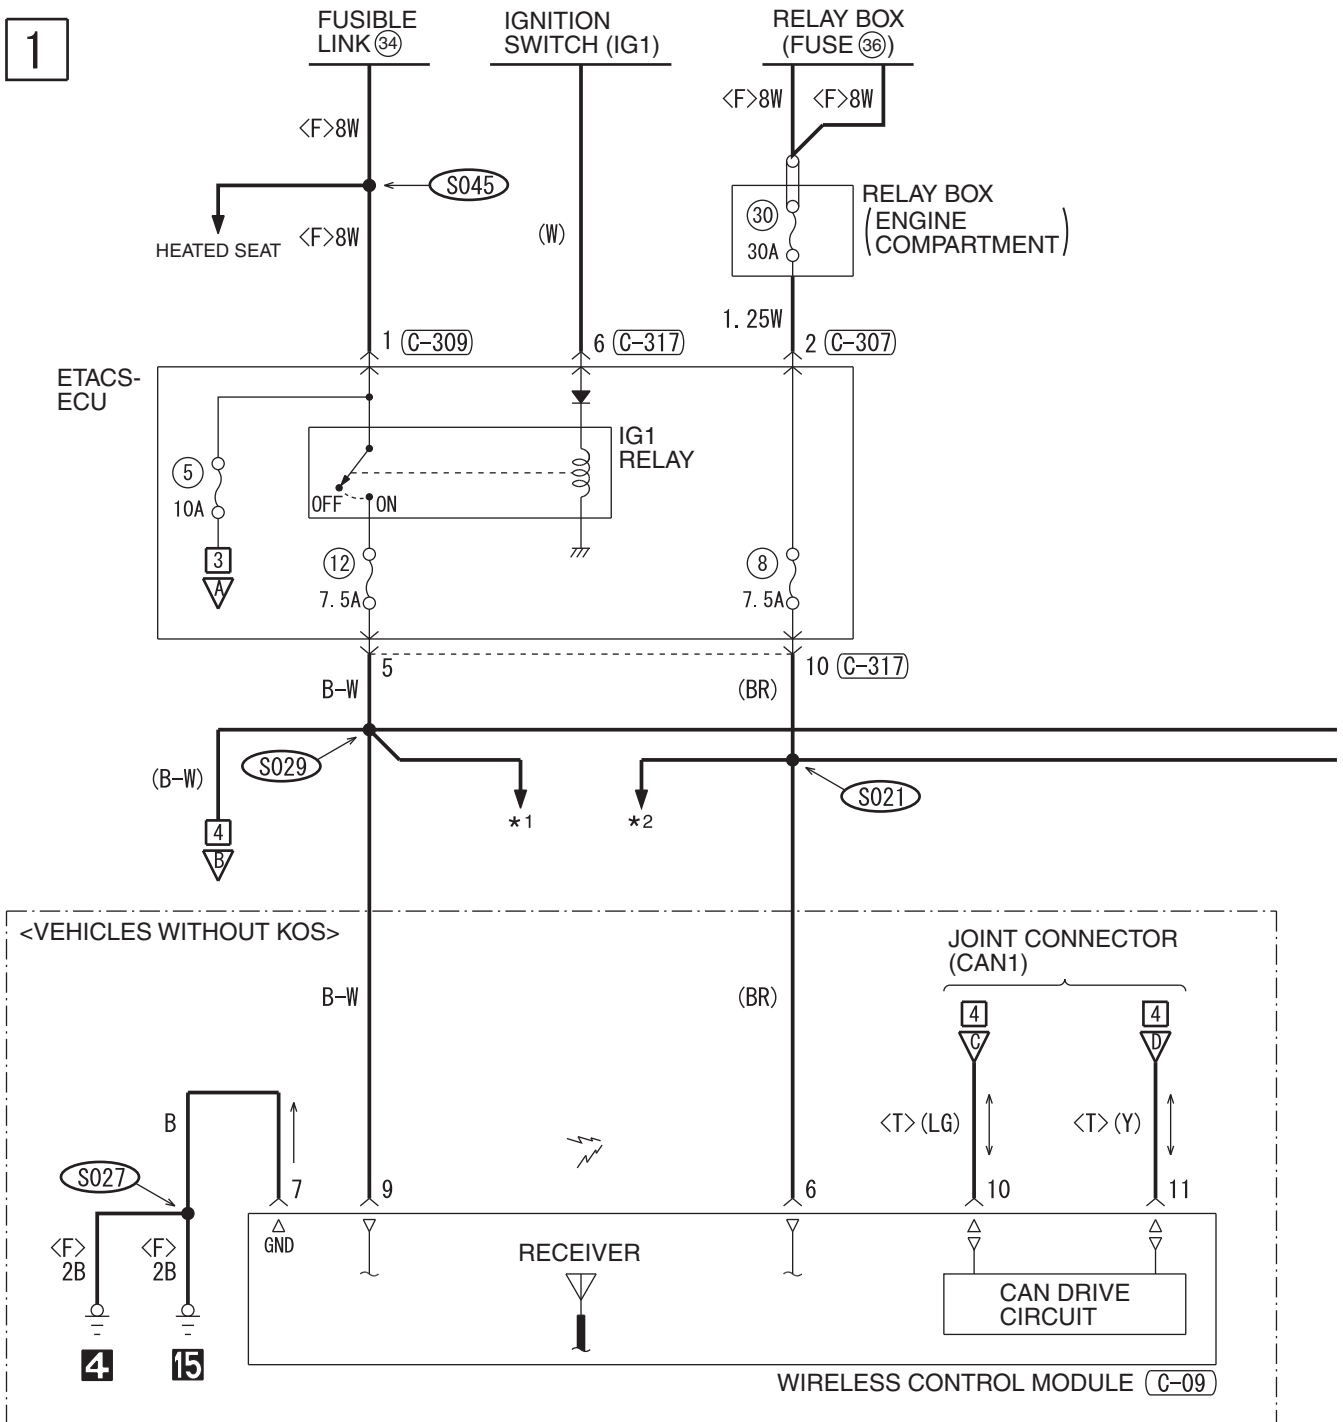

TIRE PRESSURE MONITORING SYSTEM (TPMS) <NON-TURBO>

M1901003900828

1

(C-09)

(C-10)

(C-31)

(C-307)

(C-309)

(C-317)