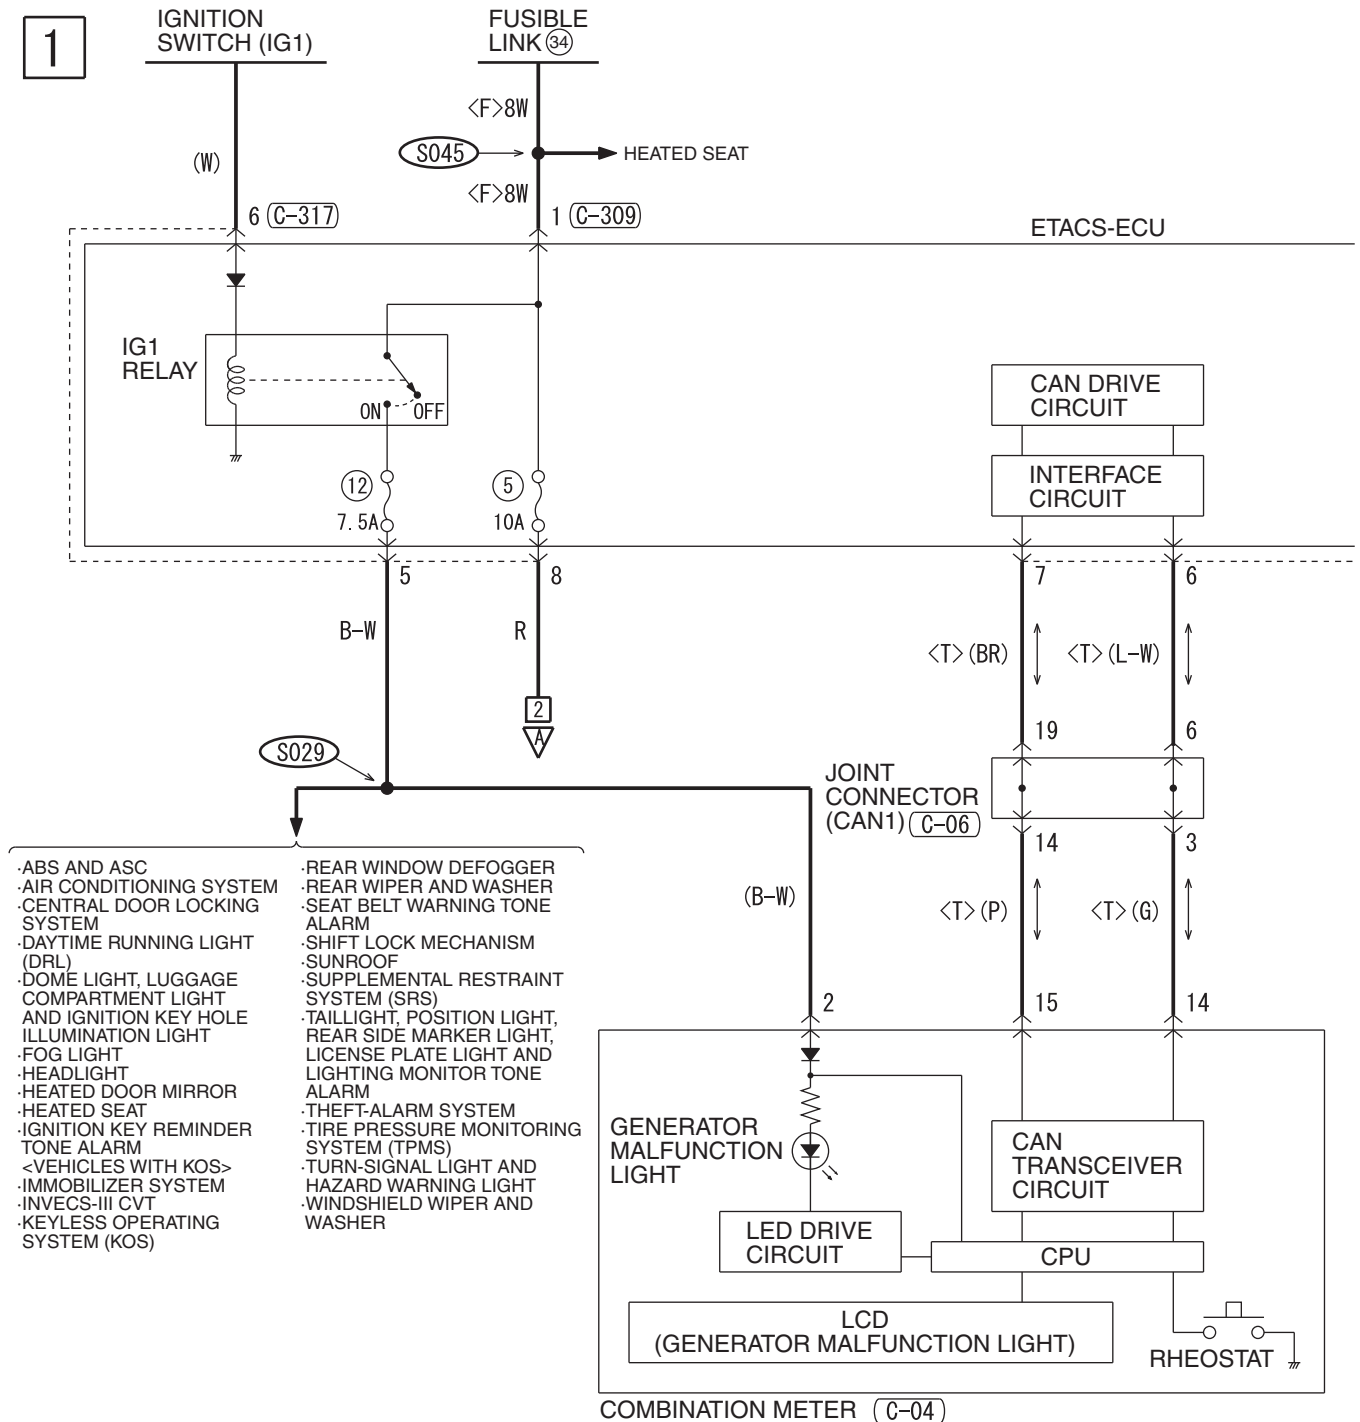

(C-04)

(C-05)

(C-06)

CHARGING SYSTEM <NON-TURBO>

M1901000705400

(B-109)