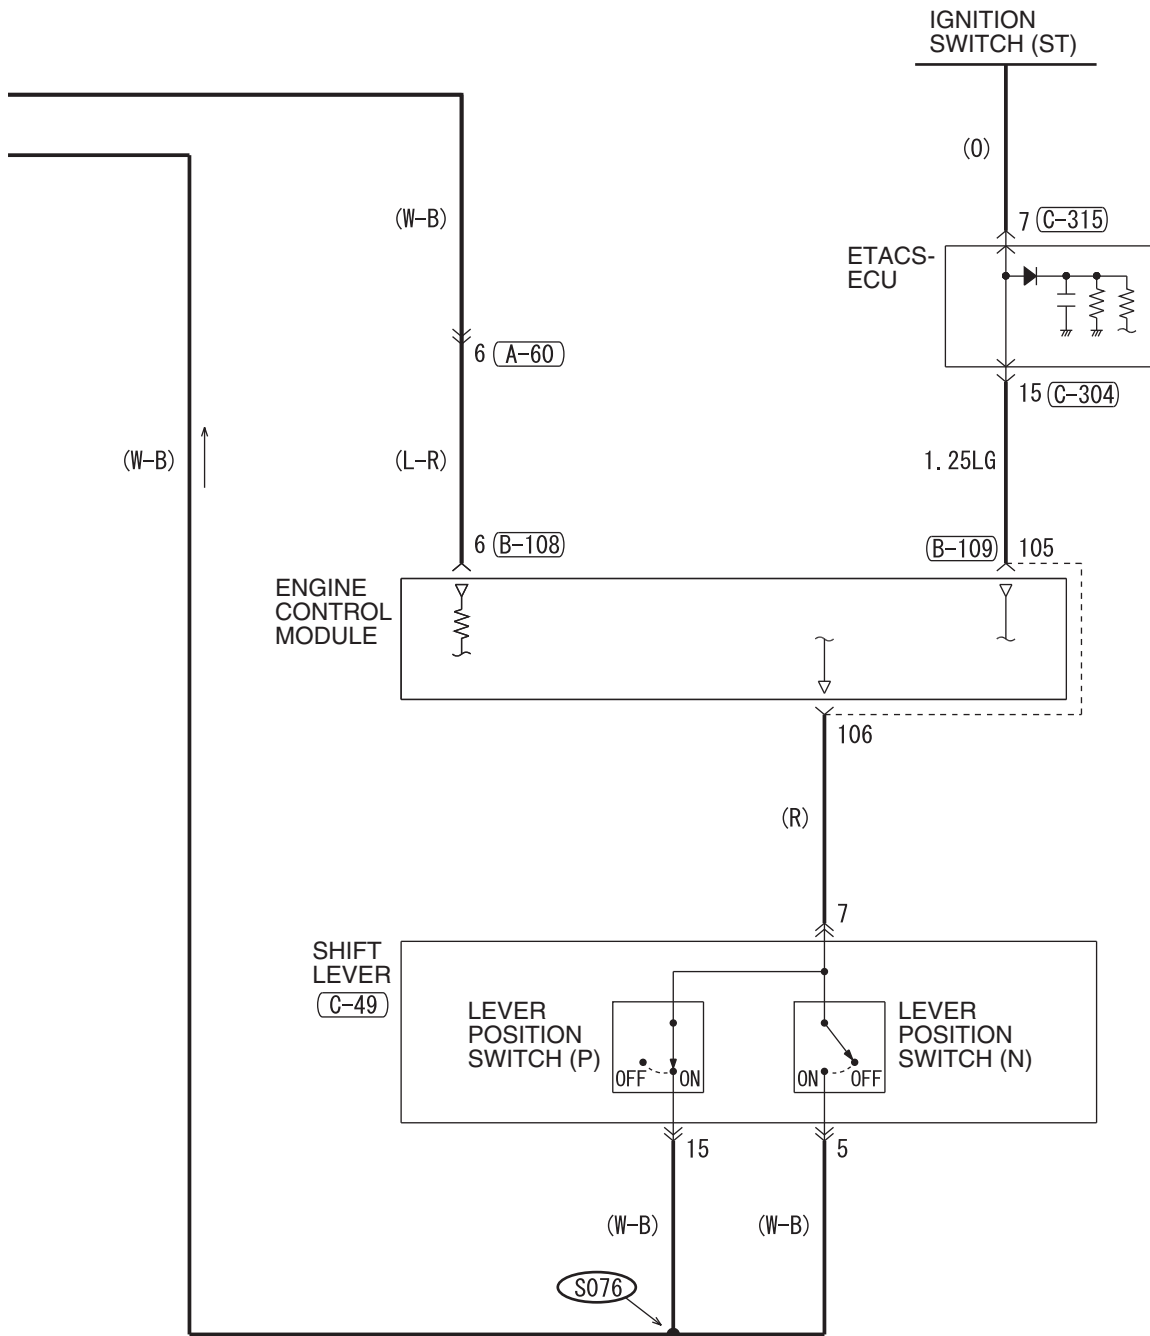

2

MU801890

WIRE COLOR CODE

B : BLACK LG : LIGHT GREEN G : GREEN L : BLUE W : WHITE
Y : YELLOW SB : SKY BLUE BR : BROWN O : ORANGE GR : GRAY
R : RED P : PINK V : VIOLET PU : PURPLE SI : SILVER

H9S02M02AB