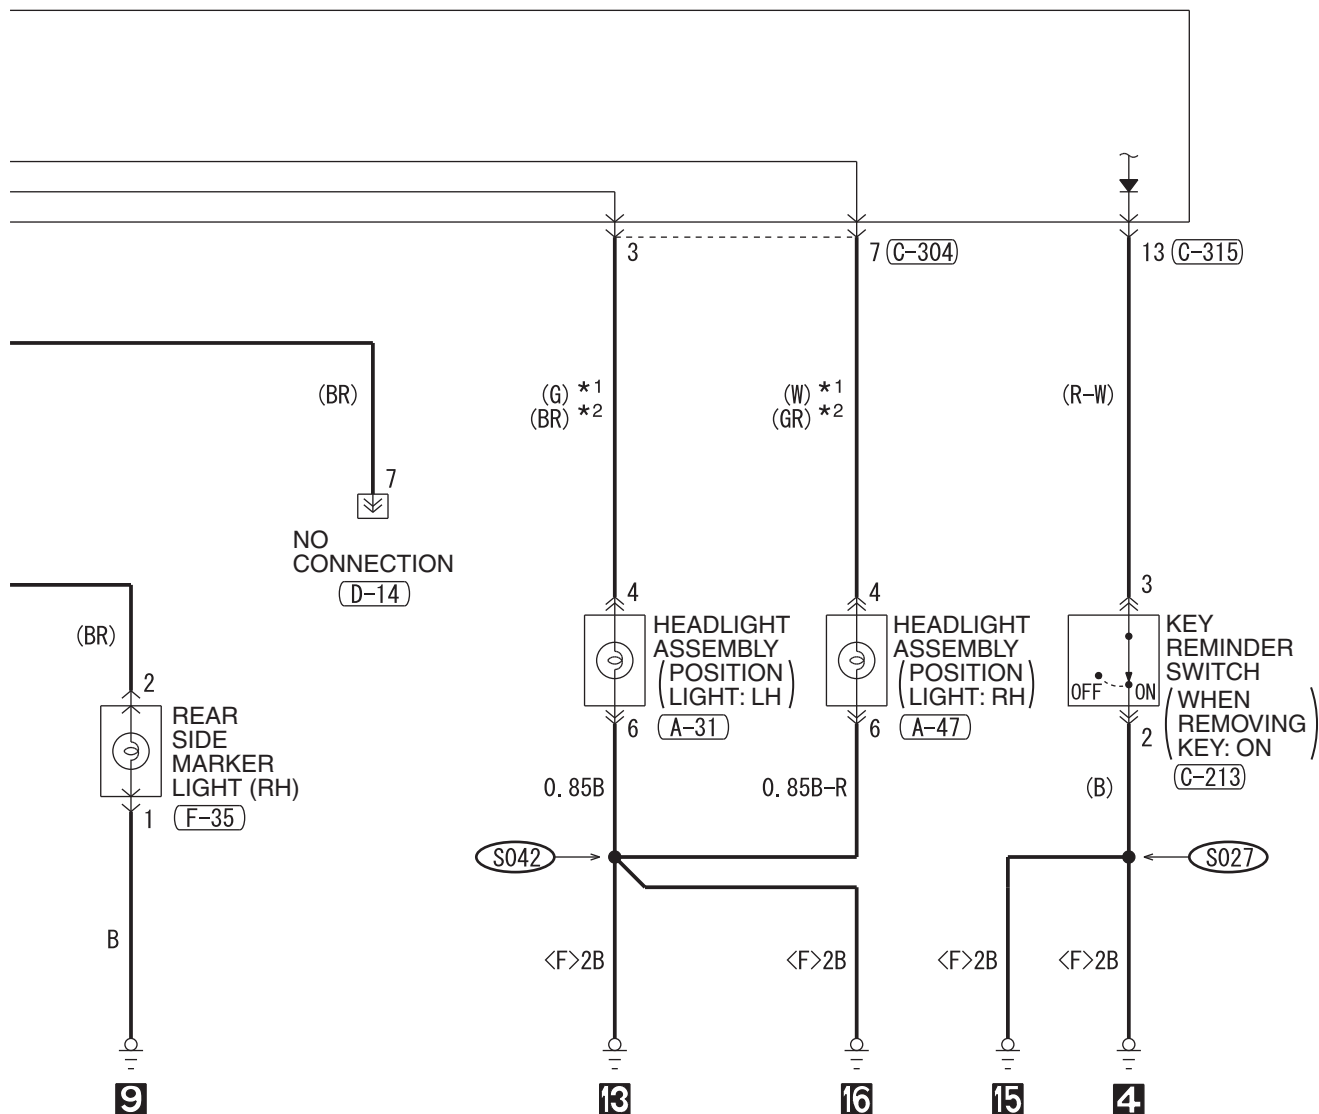

NOTE
*1 : NON-TURBO
*2 : TURBO

WIRE COLOR CODE
B : BLACK LG : LIGHT GREEN G : GREEN L : BLUE W : WHITE Y : YELLOW SB : SKY BLUE
BR : BROWN O : ORANGE GR : GRAY R : RED P : PINK V : VIOLET PU : PURPLE SI : SILVER

HAS08M03AB