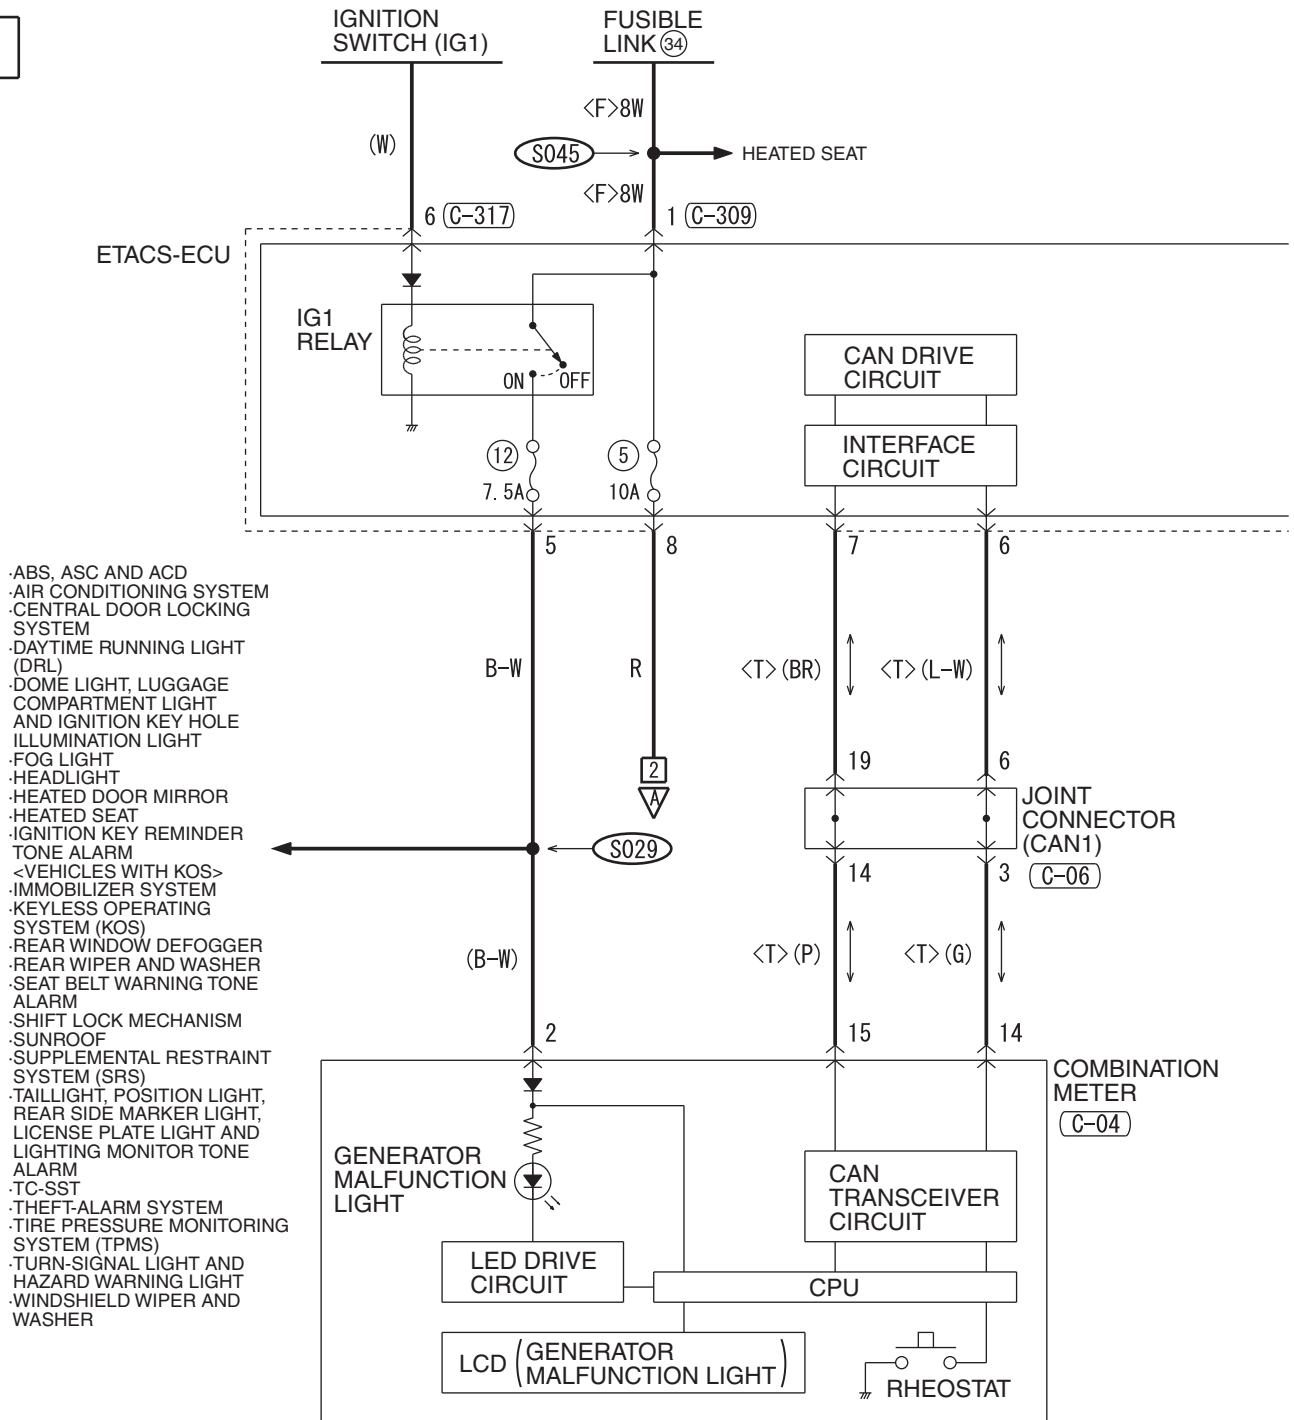

(C-04)

CHARGING SYSTEM <TURBO>

M1901000704634

1

(A-54)

(A-55)

(B-109)