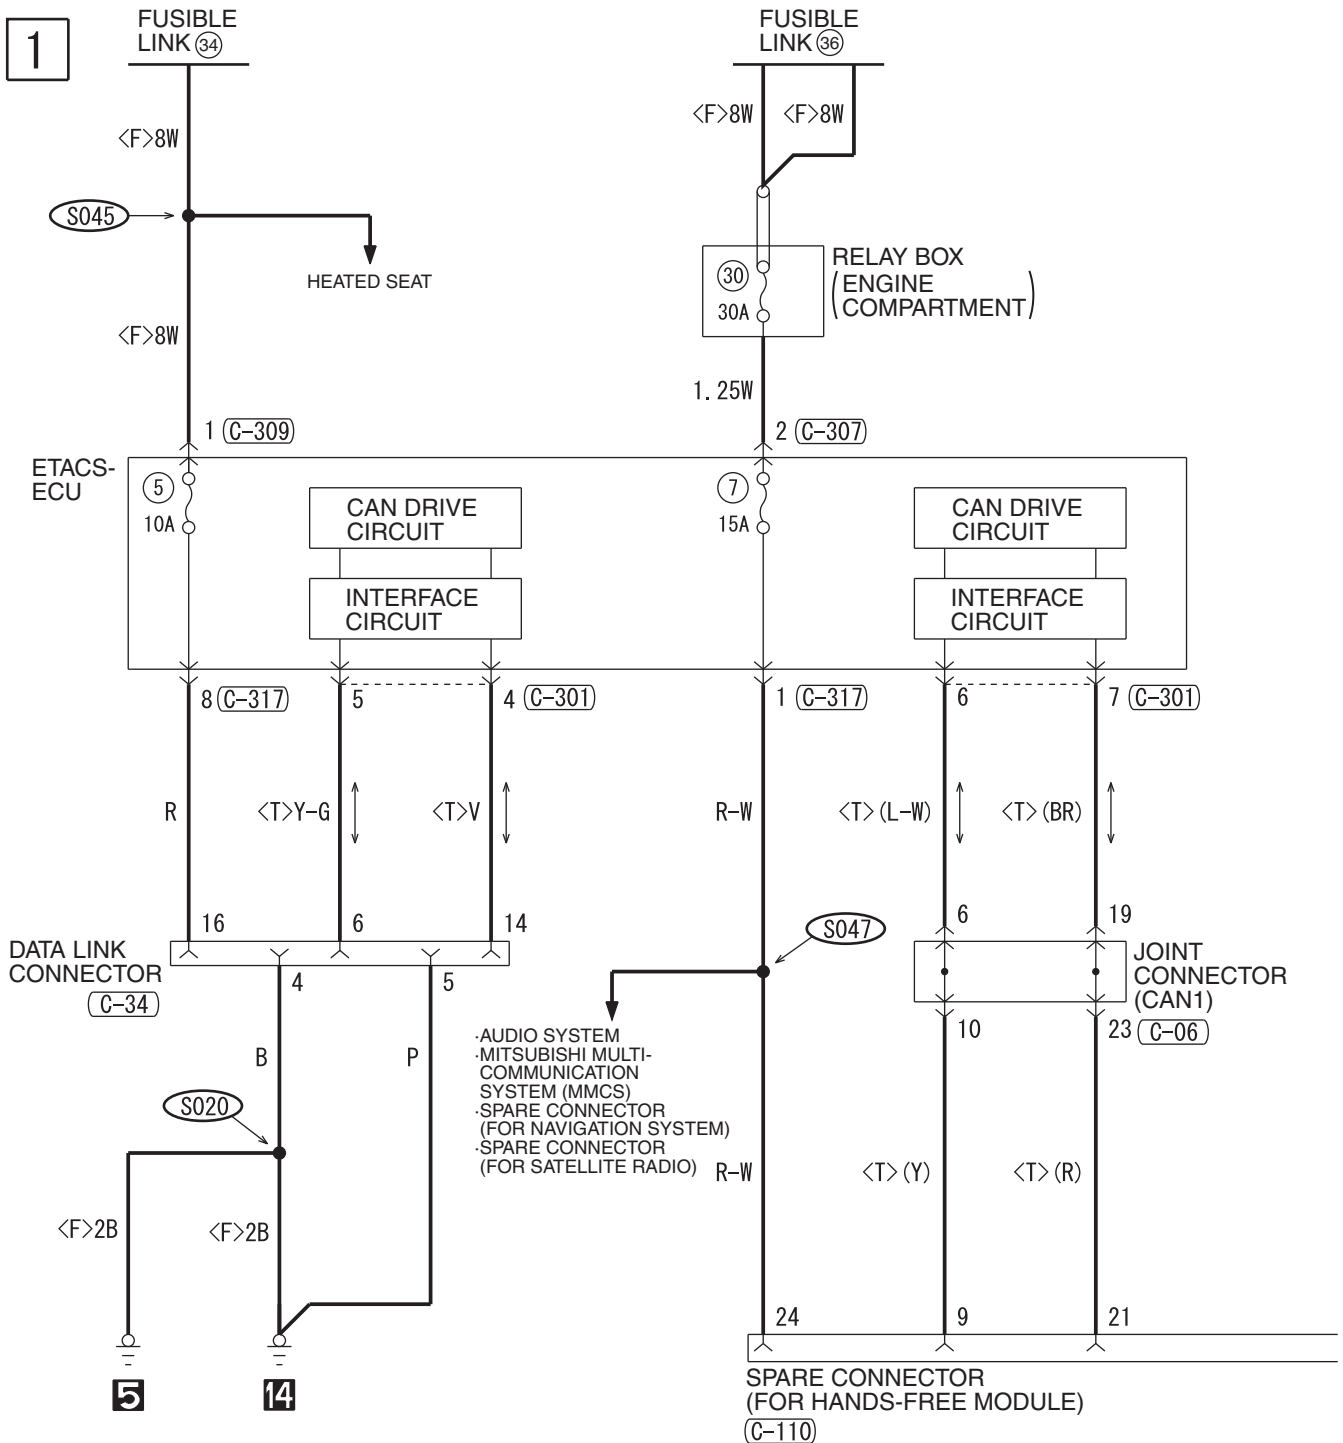

(C-110)

(D-25)

(D-26)

NOTES

SPARE CONNECTOR (FOR HANDS-FREE CELLULAR PHONE SYSTEM)

M1901034300048

SPARE CONNECTOR (FOR HANDS-FREE CELLULAR PHONE SYSTEM) (CONTINUED)

3