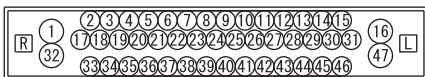

(C-315)

(C-317)