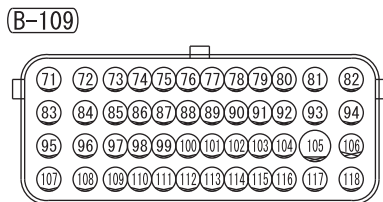

MFI SYSTEM <TURBO> (CONTINUED)

11