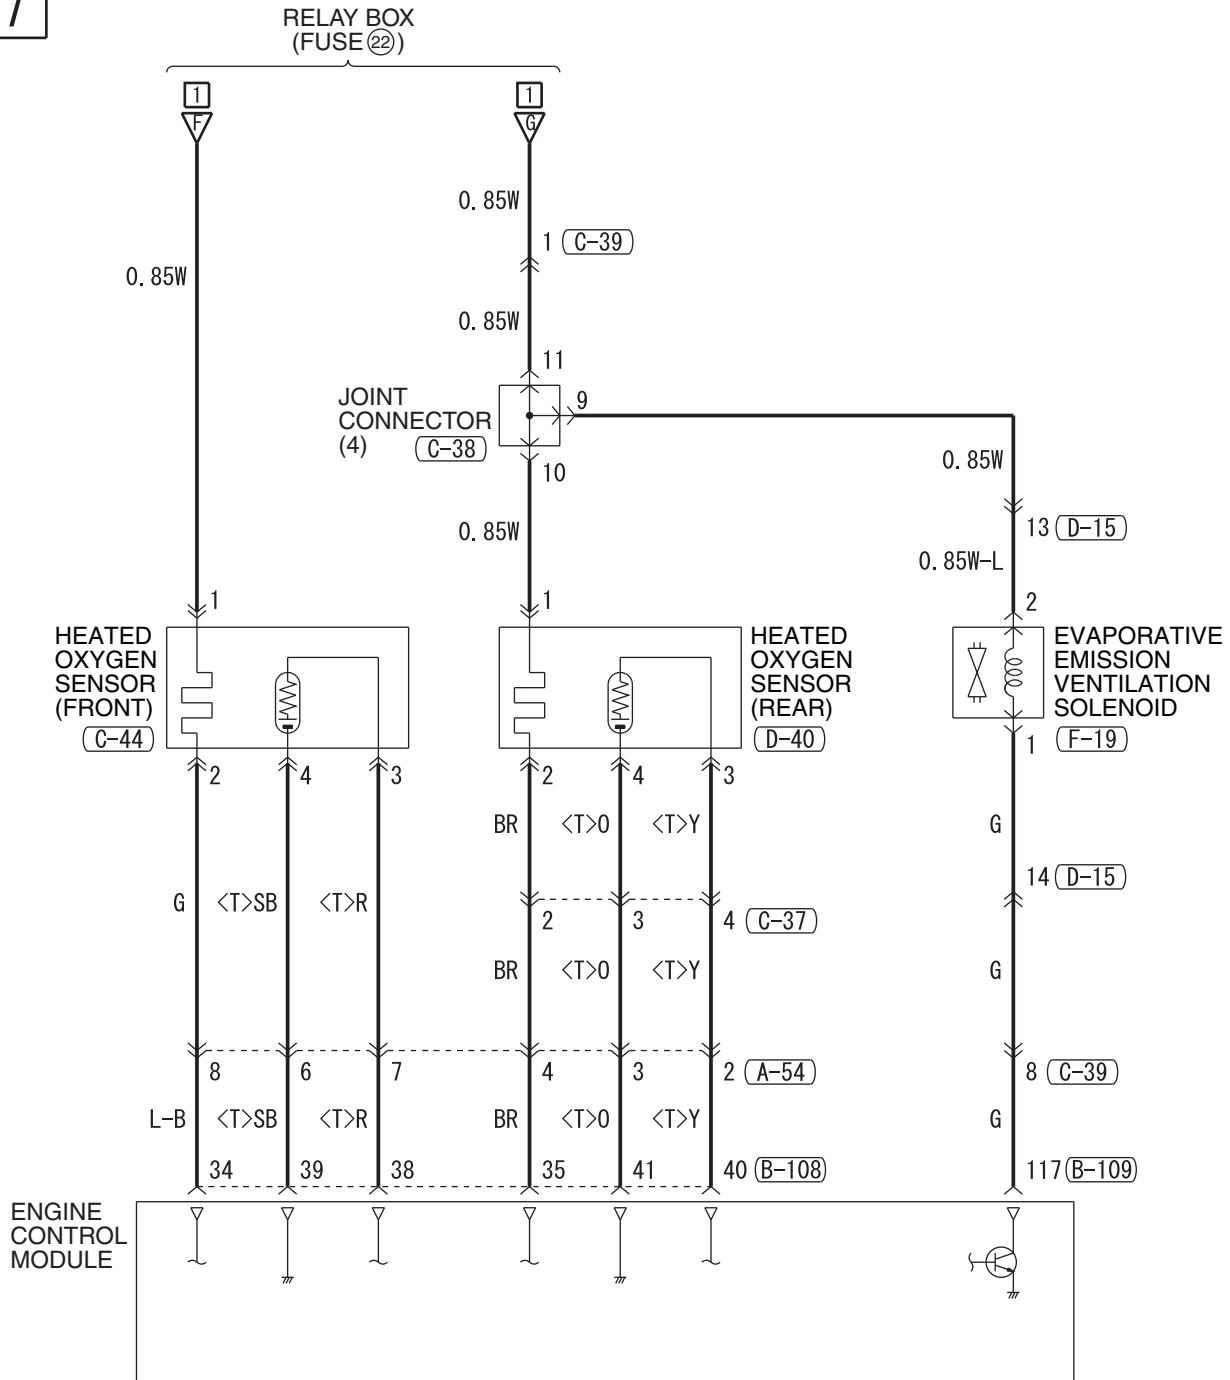

(B-108)

(B-109)

(C-32)

MFI SYSTEM <TURBO> (CONTINUED)

7

(A-54)