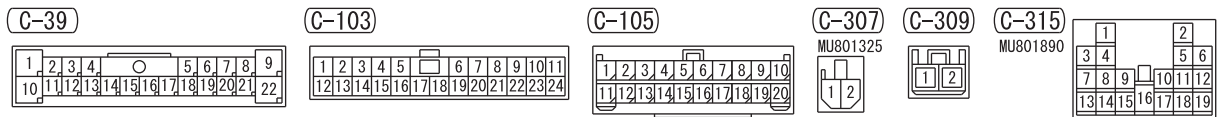

WIRE COLOR CODE
B: BLACK LG: LIGHT GREEN G: GREEN L: BLUE W: WHITE Y: YELLOW SB: SKY BLUE
BR: BROWN O: ORANGE GR: GRAY R: RED P: PINK V: VIOLET PU: PURPLE SI: SILVER