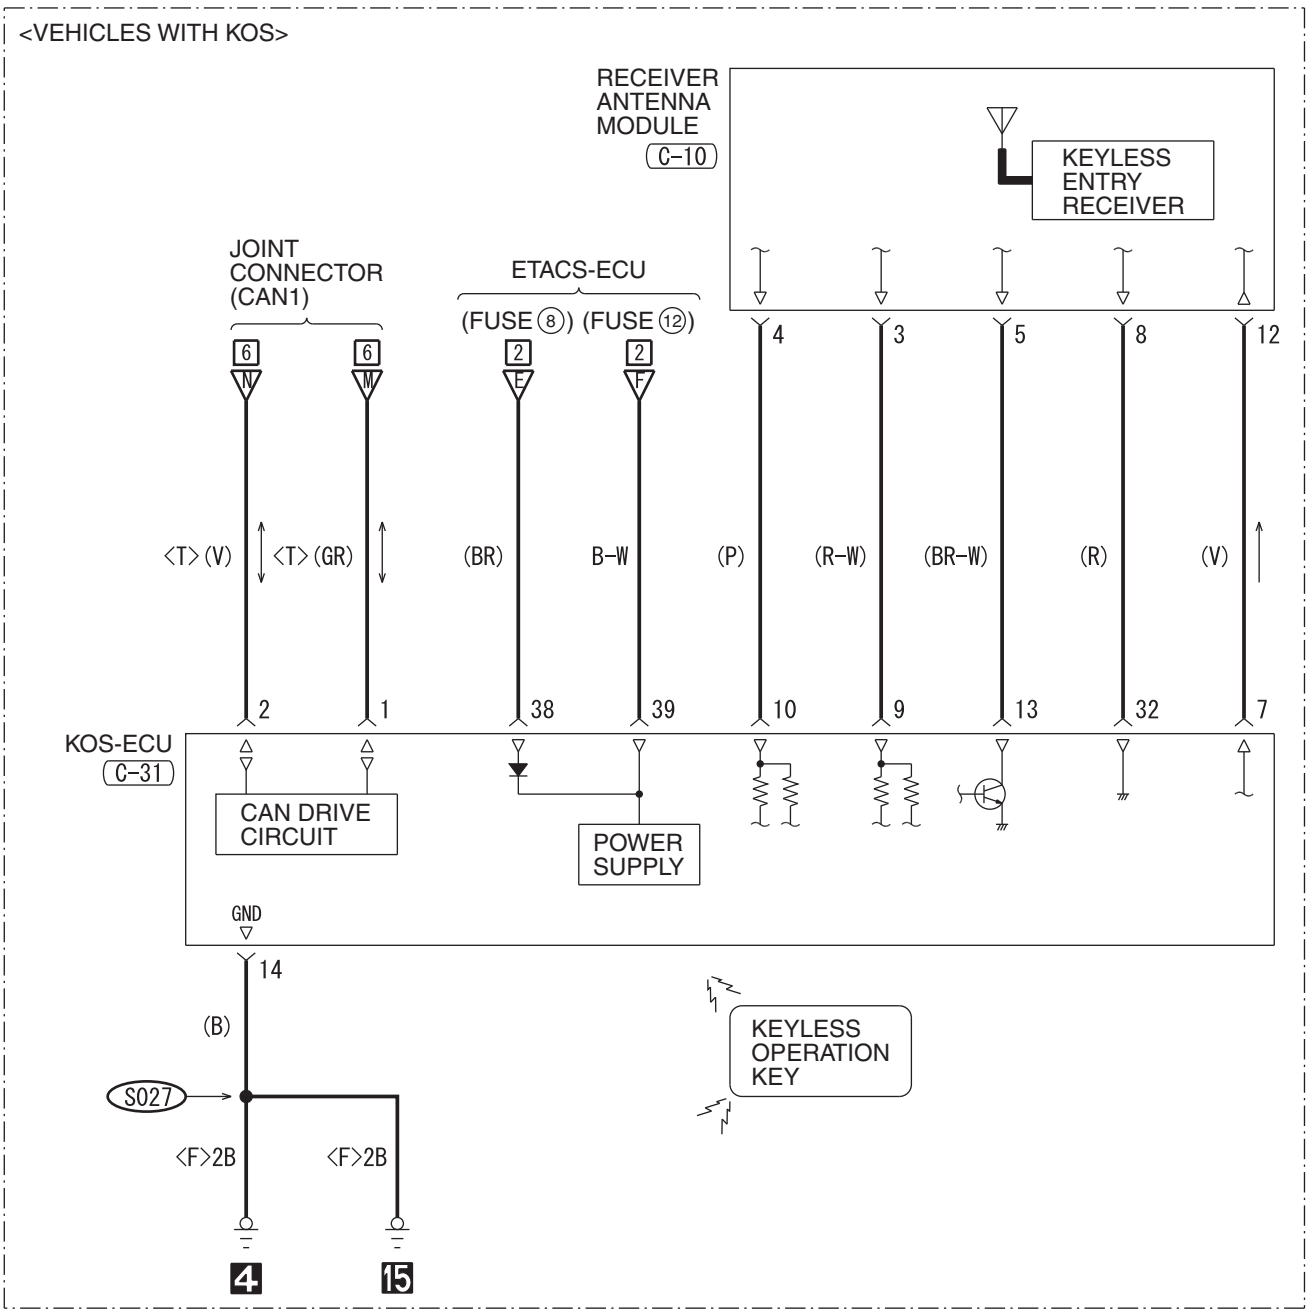

WIRE COLOR CODE
B : BLACK LG : LIGHT GREEN G : GREEN L : BLUE W : WHITE Y : YELLOW SB : SKY BLUE
BR : BROWN O : ORANGE GR : GRAY R : RED P : PINK V : VIOLET PU : PURPLE SI : SILVER

HAS08M01DB