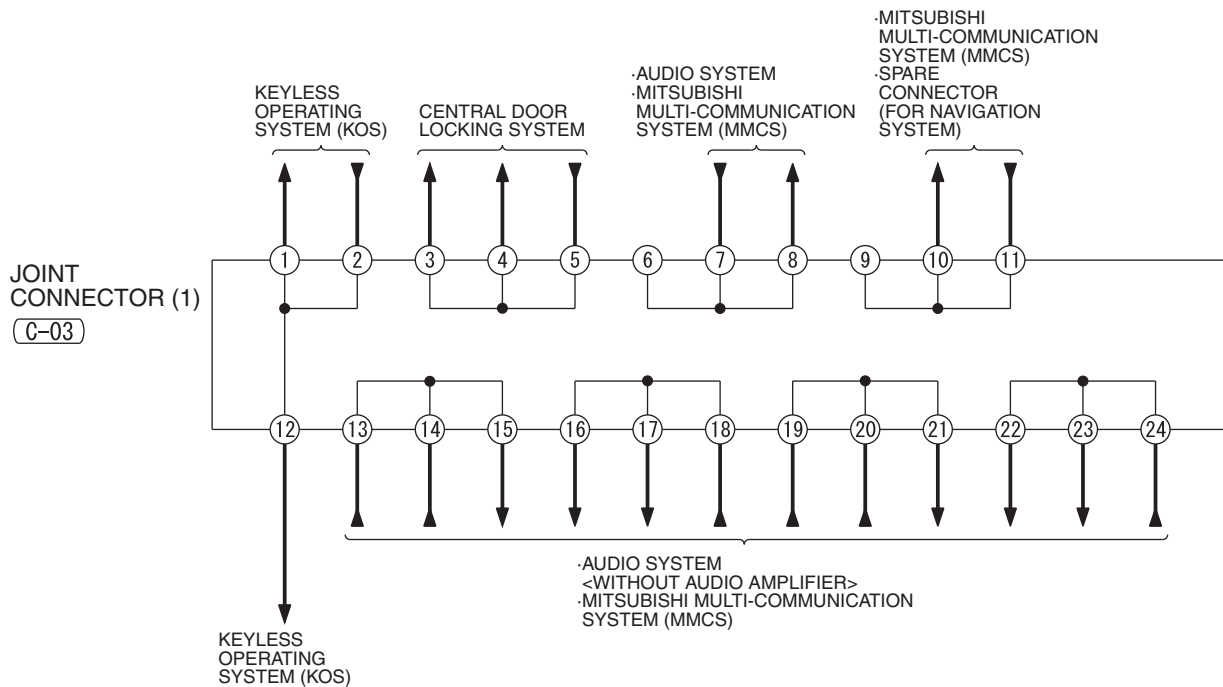

JOINT CONNECTOR

M1901014204041

NOTE:

IN THE ACTUAL VEHICLES, SOME OF THE J/C TERMINALS IN THE SAME BUS ARE USED, SO IN SOME CASES, THE TERMINAL ARRANGEMENT INDICATED ON THE CIRCUIT DIAGRAMS DOES NOT AGREE WITH THE ONES IN THE ACTUAL VEHICLES.

AS FOR J/C (CAN1, 2, 3, 4), REFER TO CAN CIRCUIT.

IN ADDITION, ON J/C (CAN1, 2, 3, 4), THE TERMINAL NUMBERS INDICATED ON THE CIRCUIT DIAGRAMS SHOULD ALWAYS AGREE WITH THE TERMINAL ARRANGEMENT IN THE ACTUAL VEHICLES.