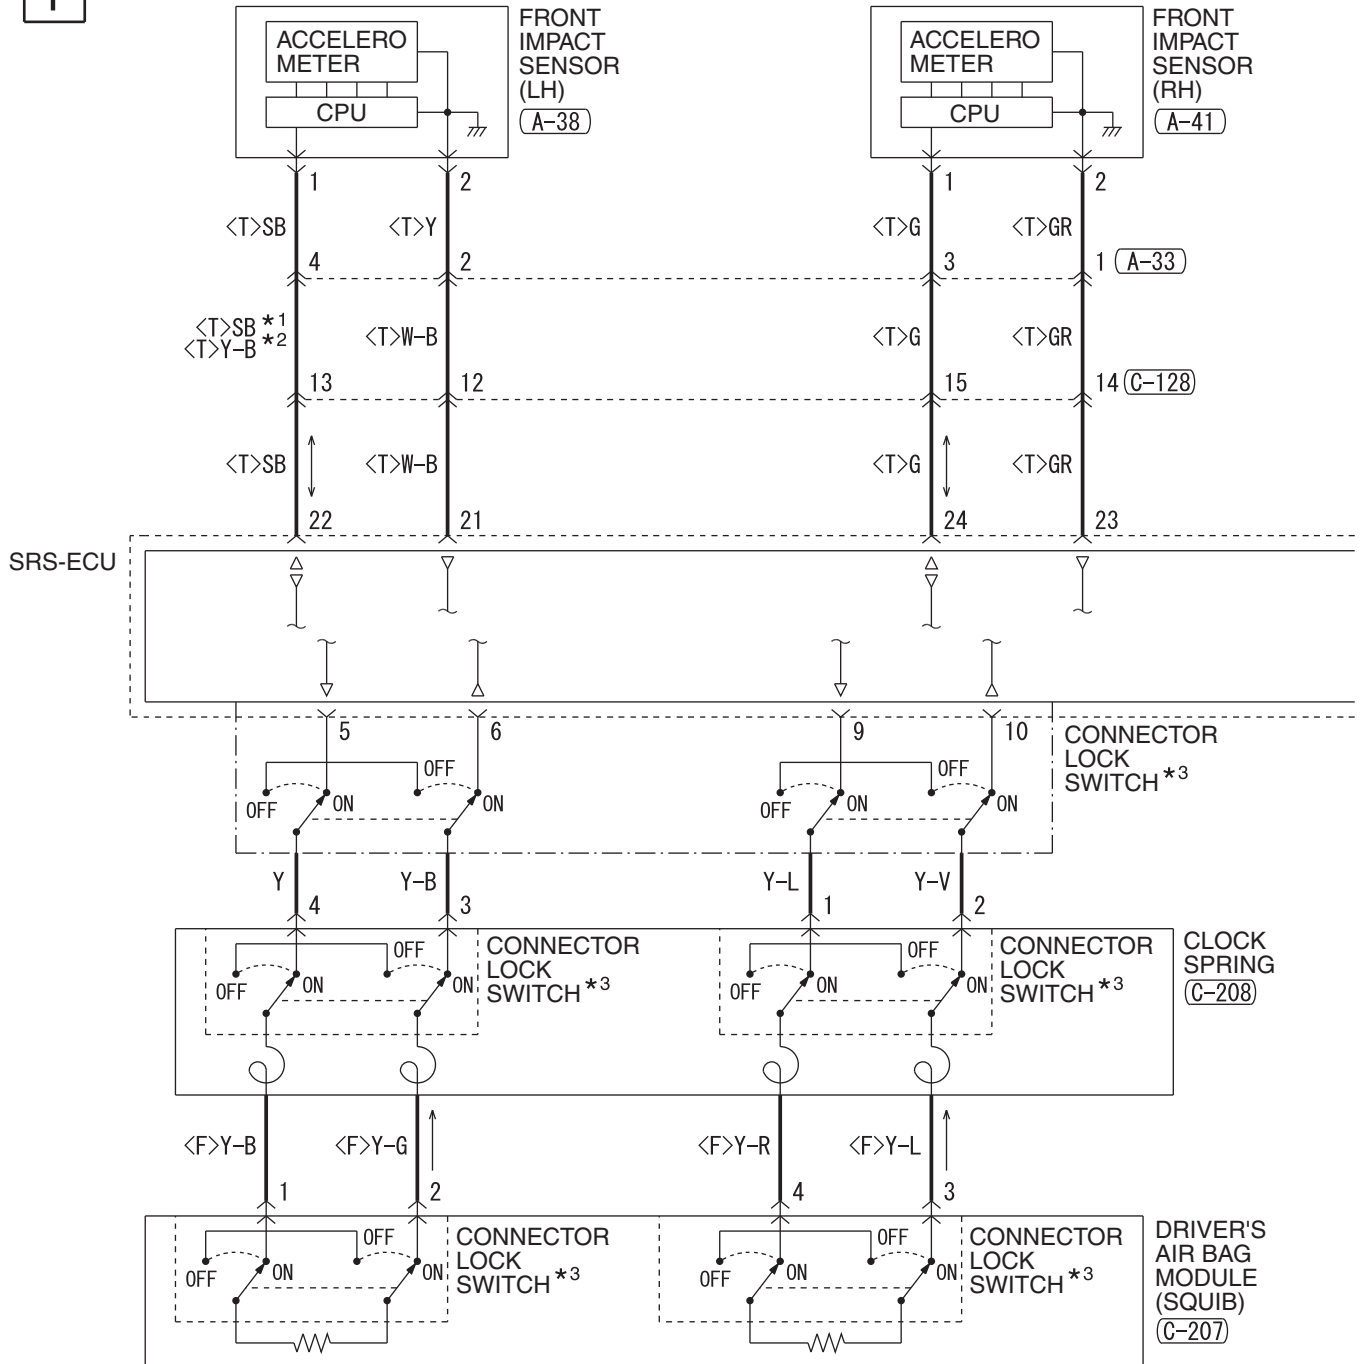

SUPPLEMENTAL RESTRAINT SYSTEM (SRS)

M1901009702969

1