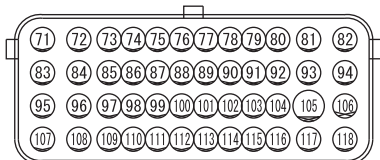

2

(B-109)

MU801890

WIRE COLOR CODE

B : BLACK LG : LIGHT GREEN G : GREEN L : BLUE W : WHITE
Y : YELLOW SB : SKY BLUE BR : BROWN O : ORANGE GR : GRAY
R : RED P : PINK V : VIOLET PU : PURPLE SI : SILVER

H9S02M02AB