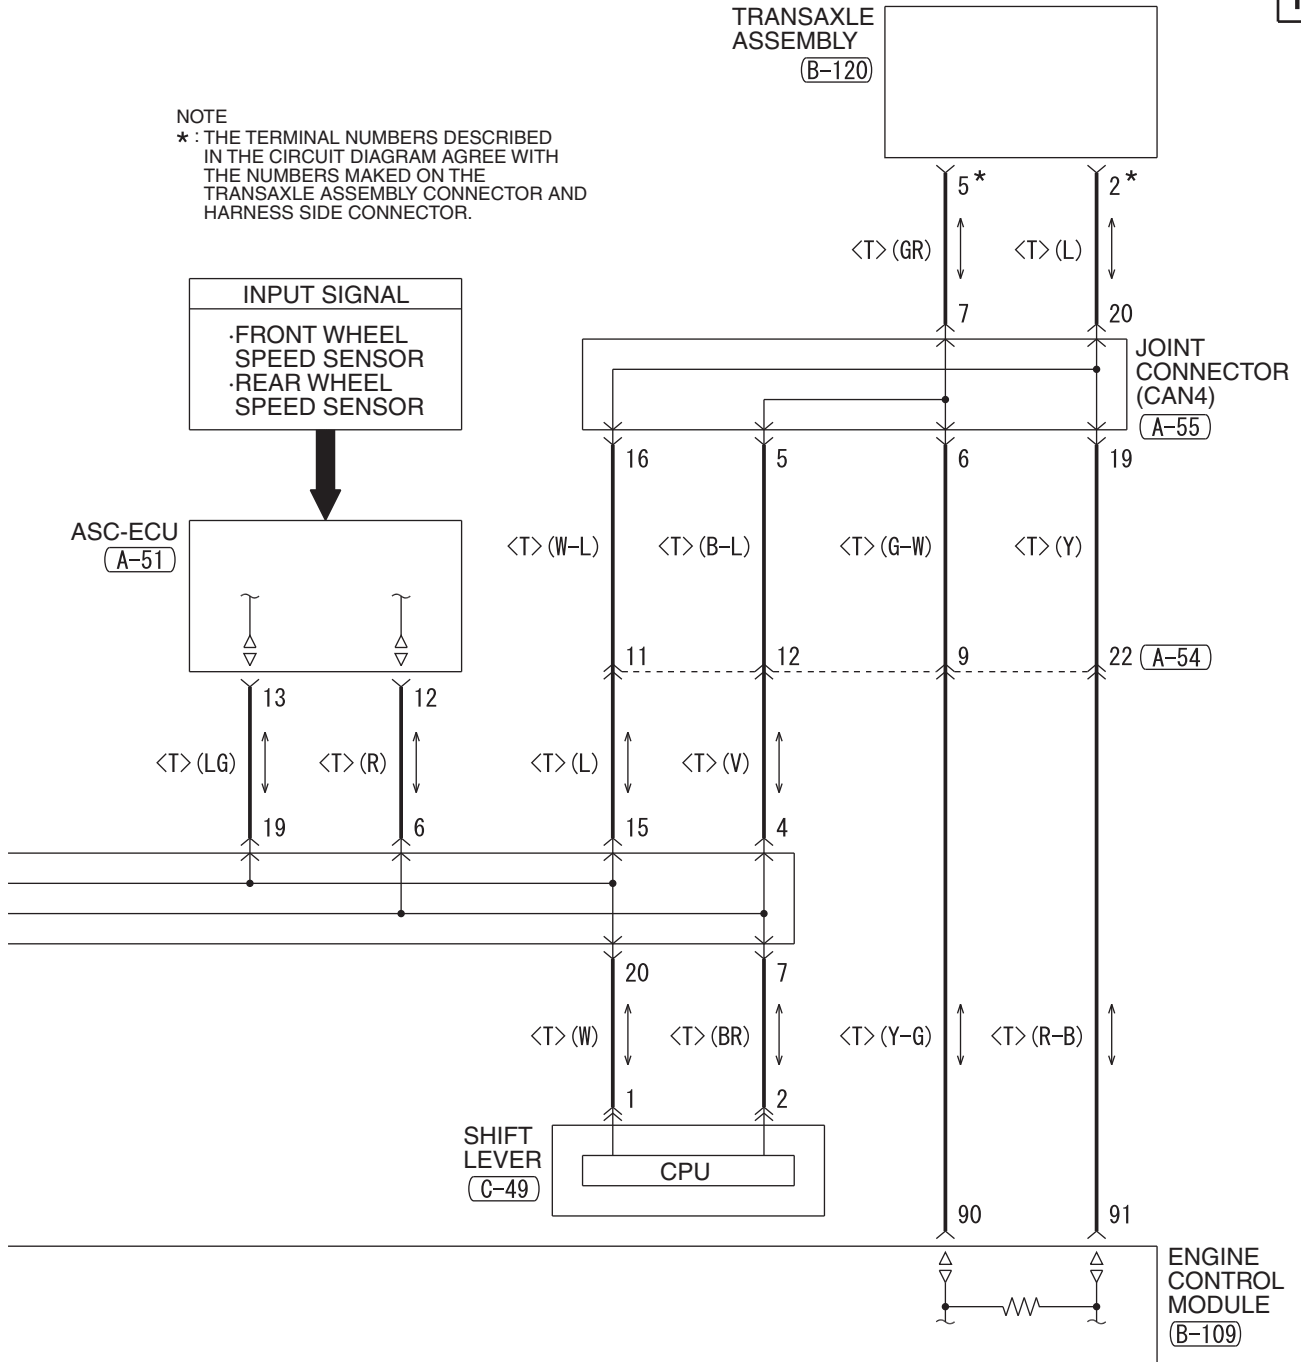

(B-120)*

(C-05)

(C-34) FRONT SIDE

(C-49)

10

NOTE
* : THE TERMINAL NUMBERS DESCRIBED
IN THE CIRCUIT DIAGRAM AGREE WITH
THE NUMBERS MADE ON THE
TRANSAXLE ASSEMBLY CONNECTOR AND
HARNES SIDE CONNECTOR.

(B-109)