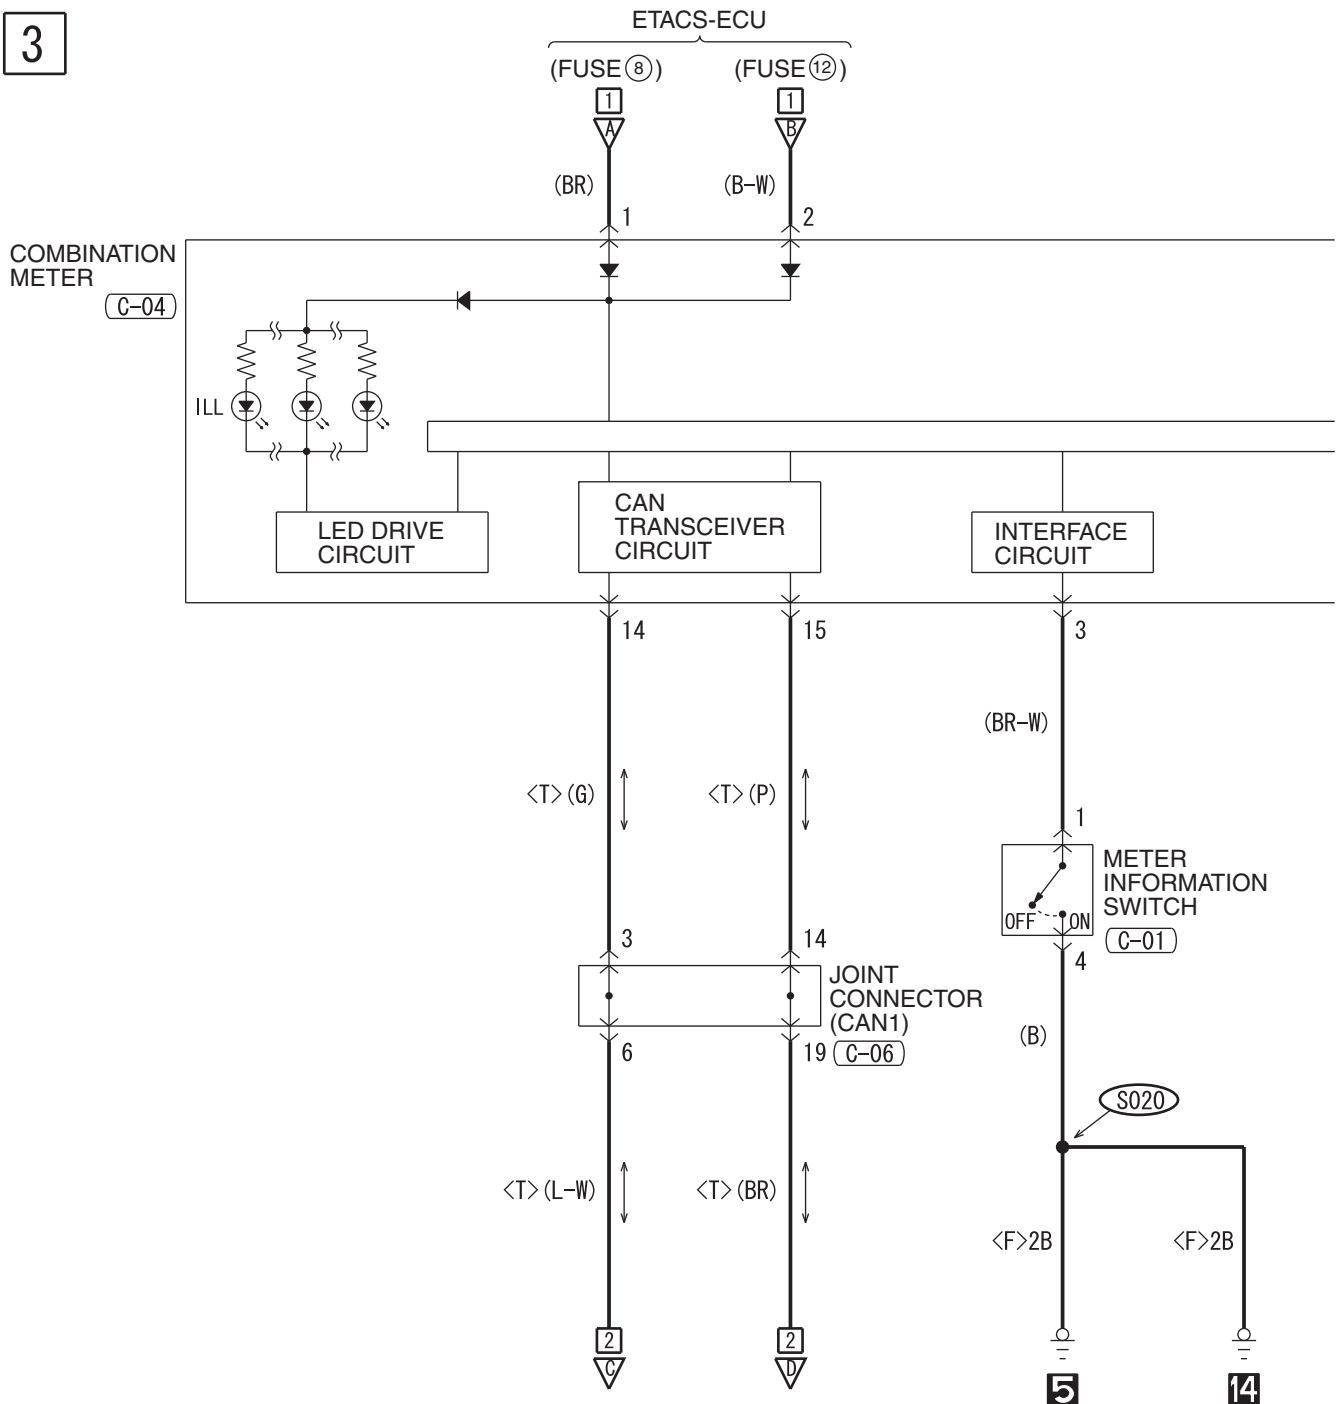

METER AND GAUGE <NON-TURBO> (CONTINUED)

3