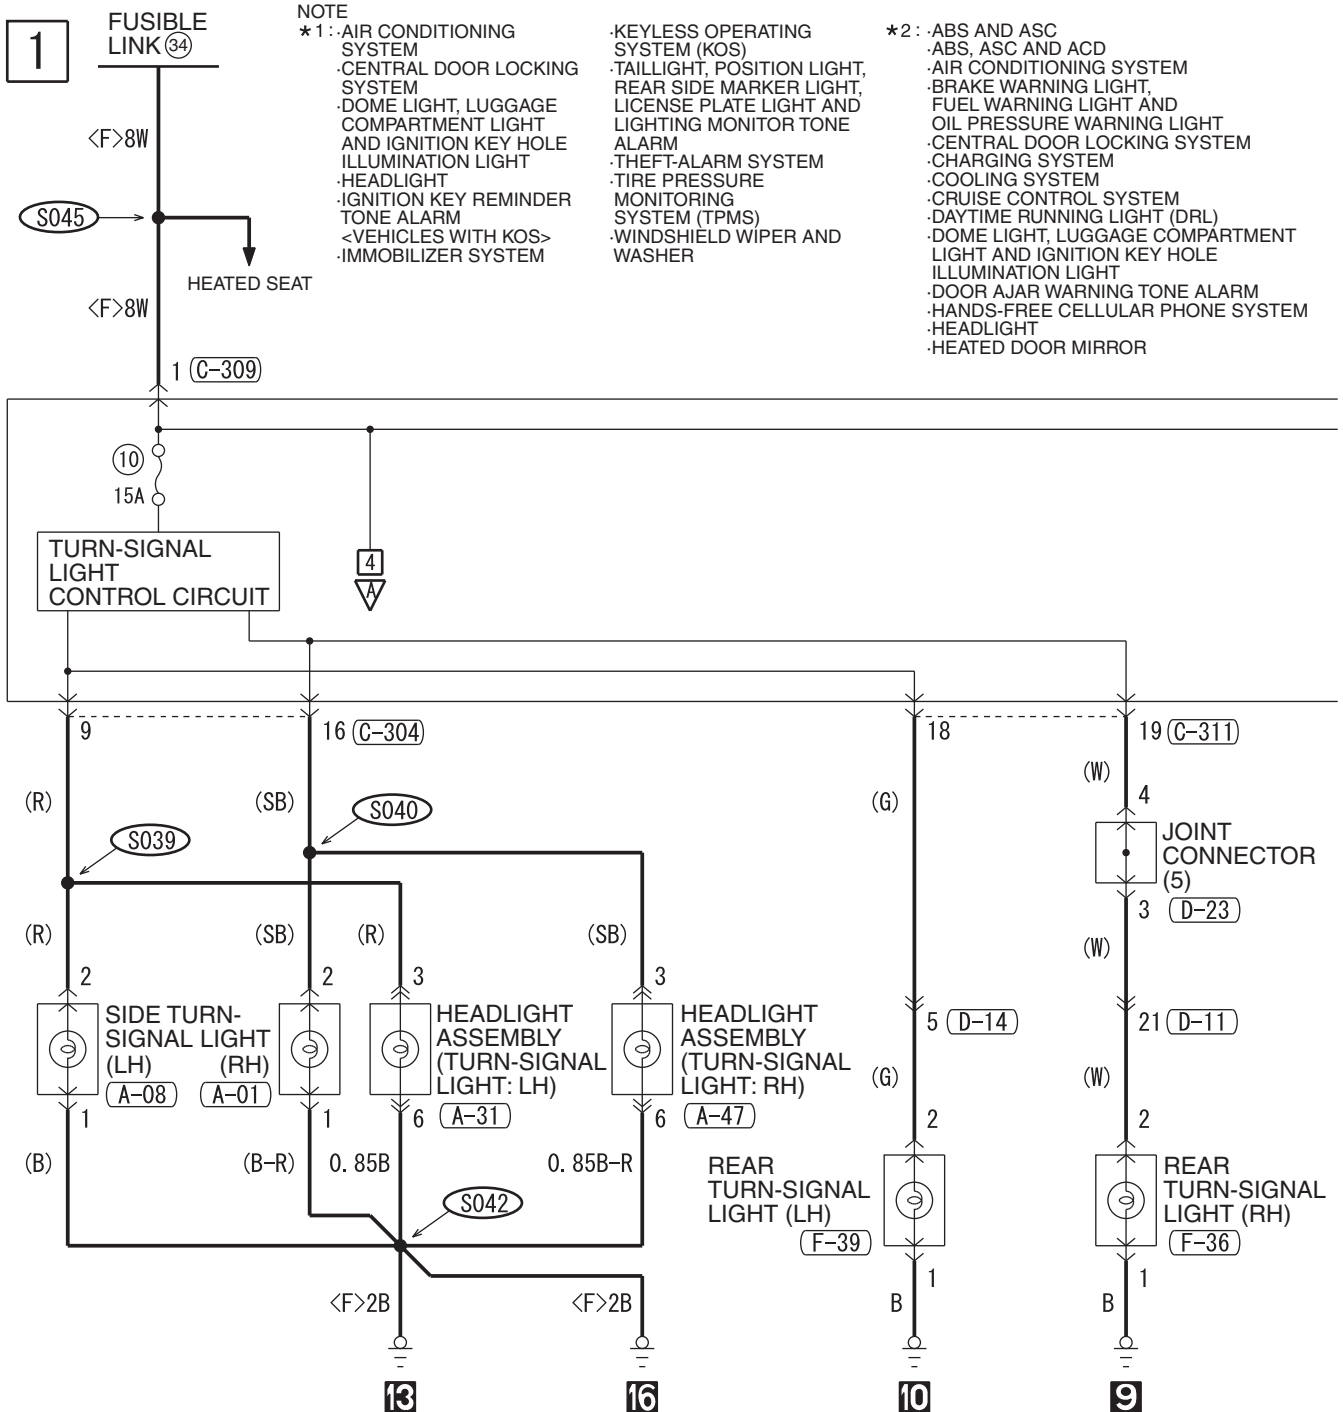

TURN-SIGNAL LIGHT AND HAZARD WARNING LIGHT

M1901002903998

NOTE

1. *1 : -AIR CONDITIONING SYSTEM
   -CENTRAL DOOR LOCKING SYSTEM
   -DOME LIGHT, LUGGAGE COMPARTMENT LIGHT AND IGNITION KEY HOLE ILLUMINATION LIGHT
   -HEADLIGHT
   -IGNITION KEY REMINDER TONE ALARM
   -<VEHICLES WITH KOS>
   -IMMOBILIZER SYSTEM

1. KEYLESS OPERATING SYSTEM (KOS)
   -TAILLIGHT, POSITION LIGHT, REAR SIDE MARKER LIGHT, LICENSE PLATE LIGHT AND LIGHTING MONITOR TONE ALARM
   -THEFT-ALARM SYSTEM
   -TIRE PRESSURE MONITORING SYSTEM (TPMS)
   -WINDSHIELD WIPER AND WASHER

1. *2 : -ABS AND ASC
   -ABS, ASC AND ACD
   -AIR CONDITIONING SYSTEM
   -BRAKE WARNING LIGHT, FUEL WARNING LIGHT AND OIL PRESSURE WARNING LIGHT
   -CENTRAL DOOR LOCKING SYSTEM
   -CHARGING SYSTEM
   -COOLING SYSTEM
   -CRUISE CONTROL SYSTEM
   -DAYTIME RUNNING LIGHT (DRL)
   -DOME LIGHT, LUGGAGE COMPARTMENT LIGHT AND IGNITION KEY HOLE ILLUMINATION LIGHT
   -DOOR AJAR WARNING TONE ALARM
   -HANDS-FREE CELLULAR PHONE SYSTEM
   -HEADLIGHT
   -HEATED DOOR MIRROR