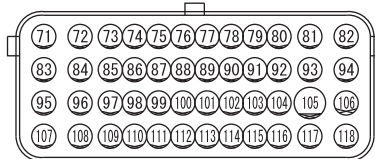

STARTING SYSTEM <M/T>