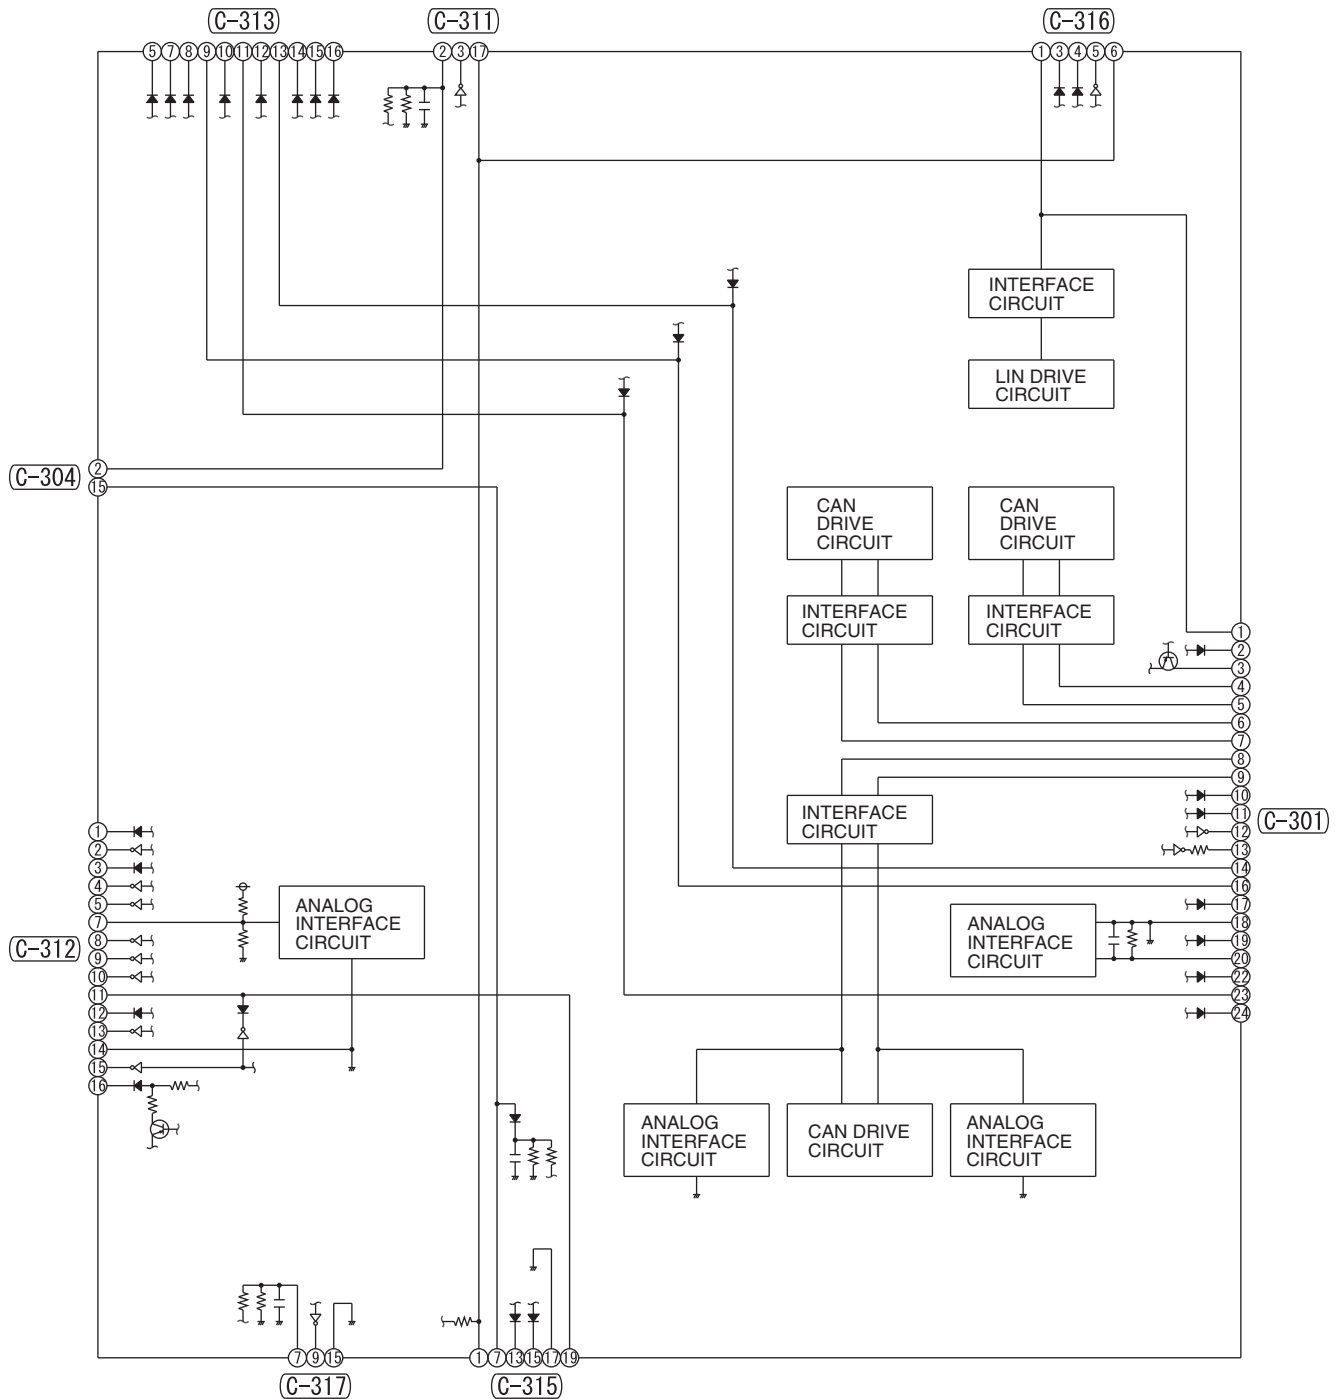

ETACS-ECU (CONTINUED)

C-301

C-304

C-311

C-312

C-313