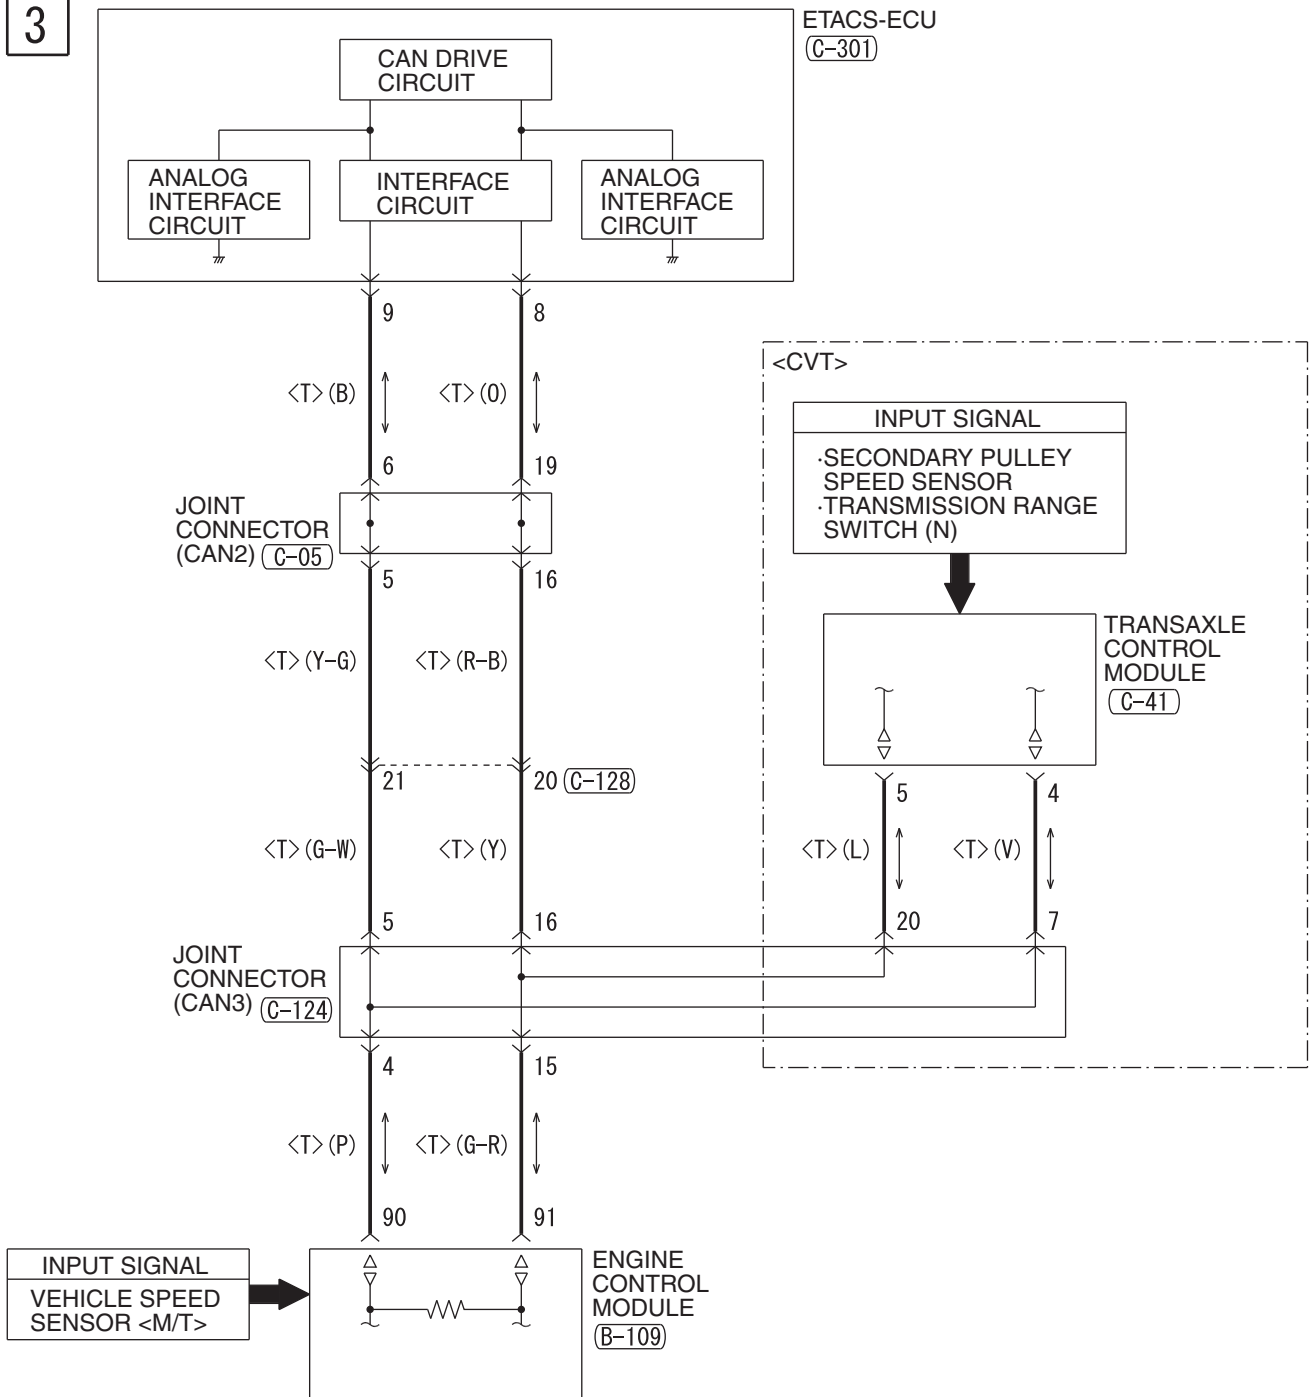

(C-05)

(C-41)

(C-124)

IGNITION SYSTEM <NON-TURBO> (CONTINUED)

3

(B-109)