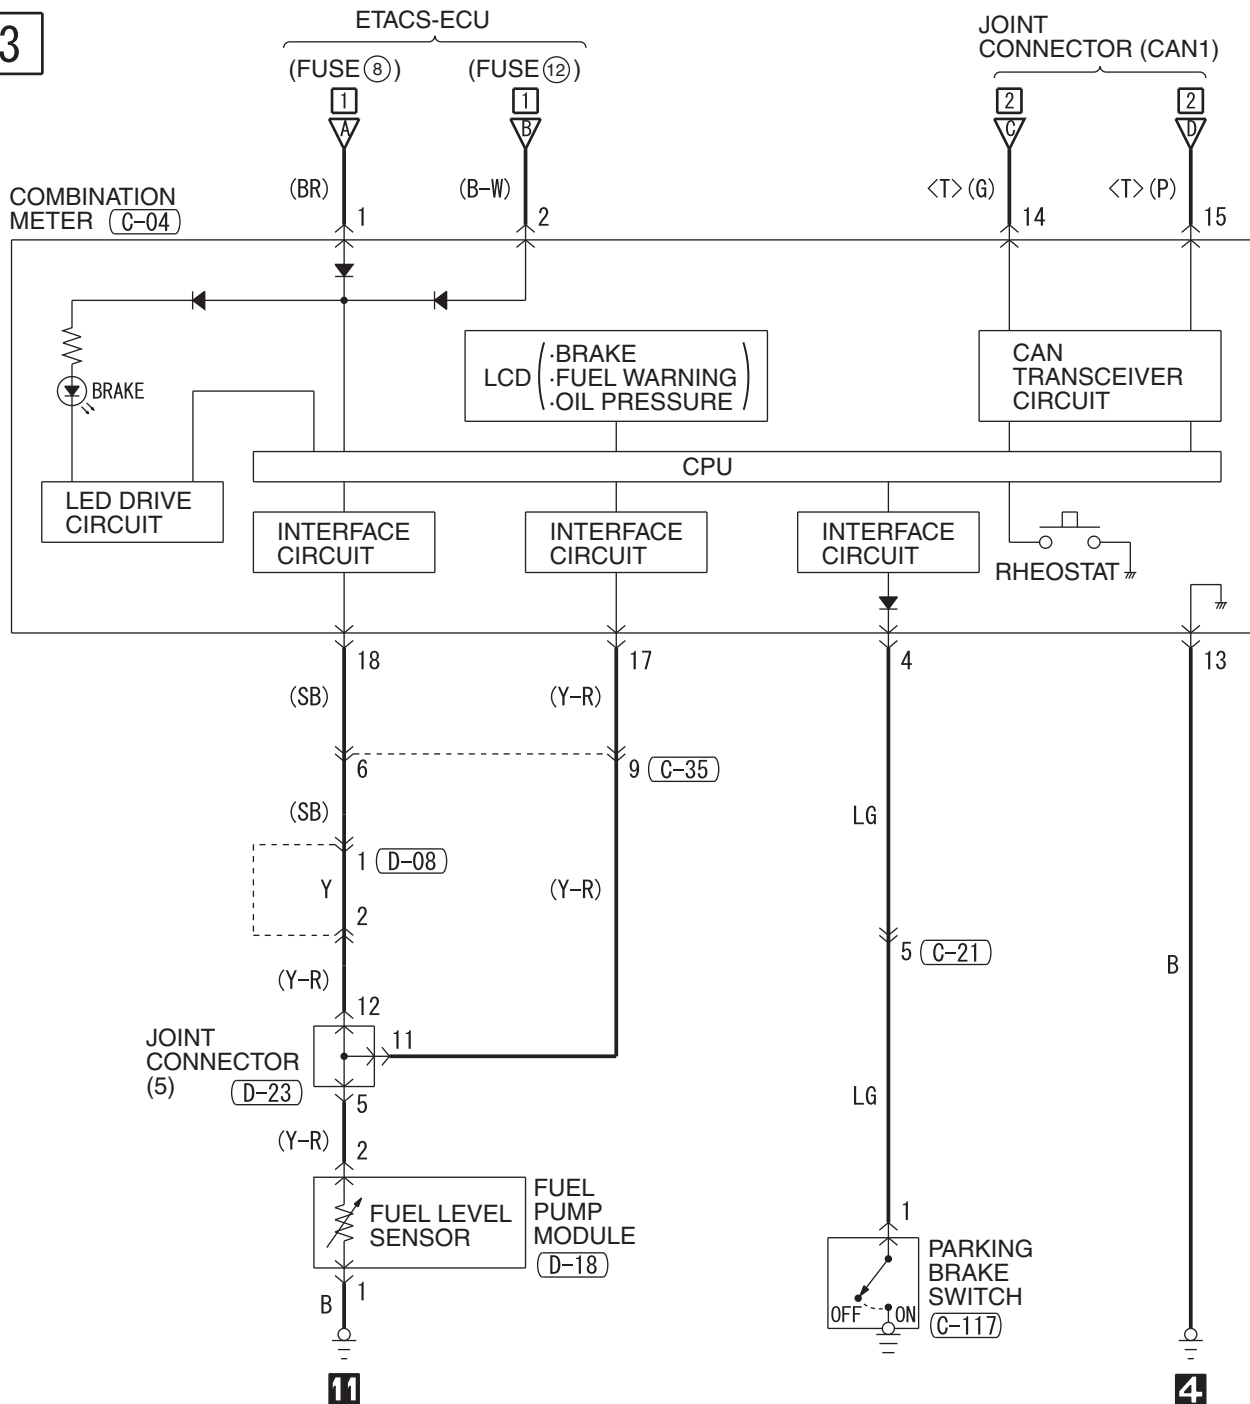

BRAKE WARNING LIGHT, FUEL WARNING LIGHT AND OIL PRESSURE WARNING LIGHT <NON-TURBO> (CONTINUED)

3

WIRE COLOR CODE
B : BLACK LG : LIGHT GREEN G : GREEN L : BLUE W : WHITE Y : YELLOW SB : SKY BLUE
BR : BROWN O : ORANGE GR : GRAY R : RED P : PINK V : VIOLET PU : PURPLE SI : SILVER