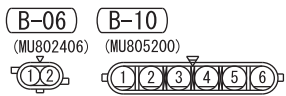

MFI SYSTEM <TURBO> (CONTINUED)