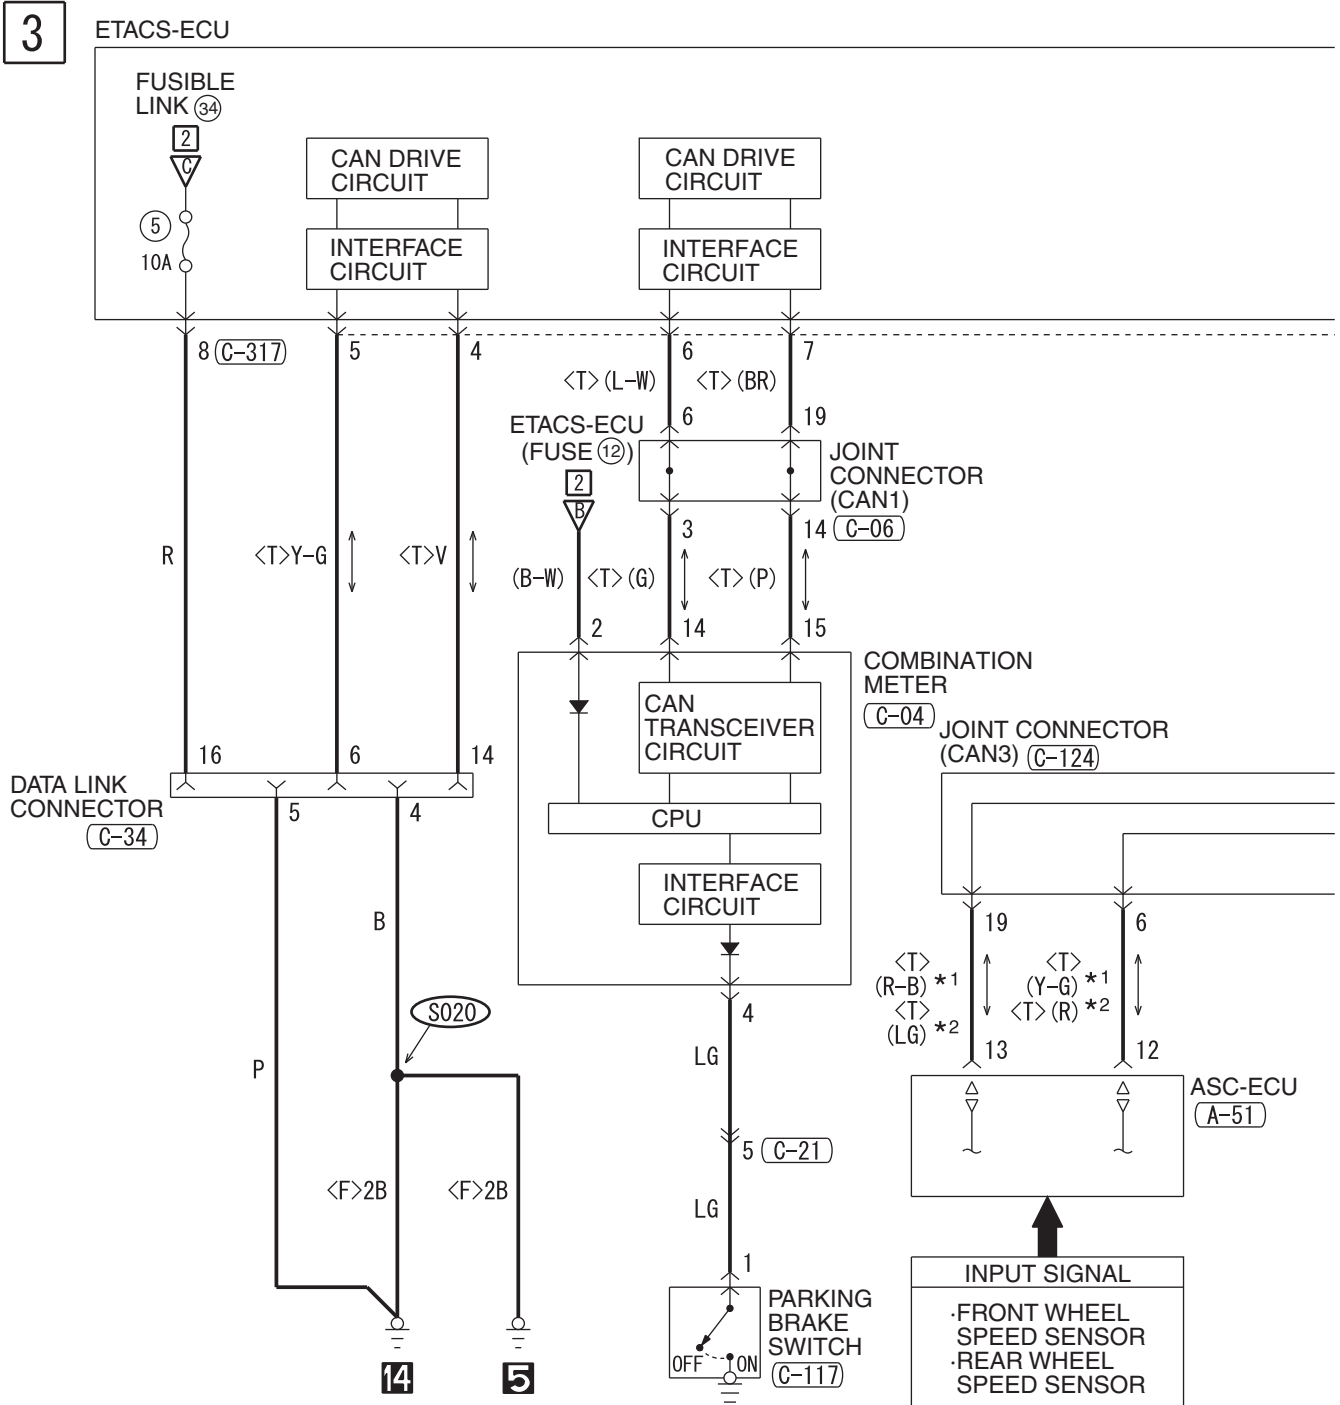

2

C-312

C-317

WIRE COLOR CODE

B: BLACK LG: LIGHT GREEN G: GREEN L: BLUE W: WHITE Y: YELLOW SB: SKY BLUE
 BR: BROWN O: ORANGE GR: GRAY R: RED P: PINK V: VIOLET PU: PURPLE SI: SILVER

HAS08M05AB

DAYTIME RUNNING LIGHT (DRL) <HALOGEN TYPE HEADLIGHT> (CONTINUED)