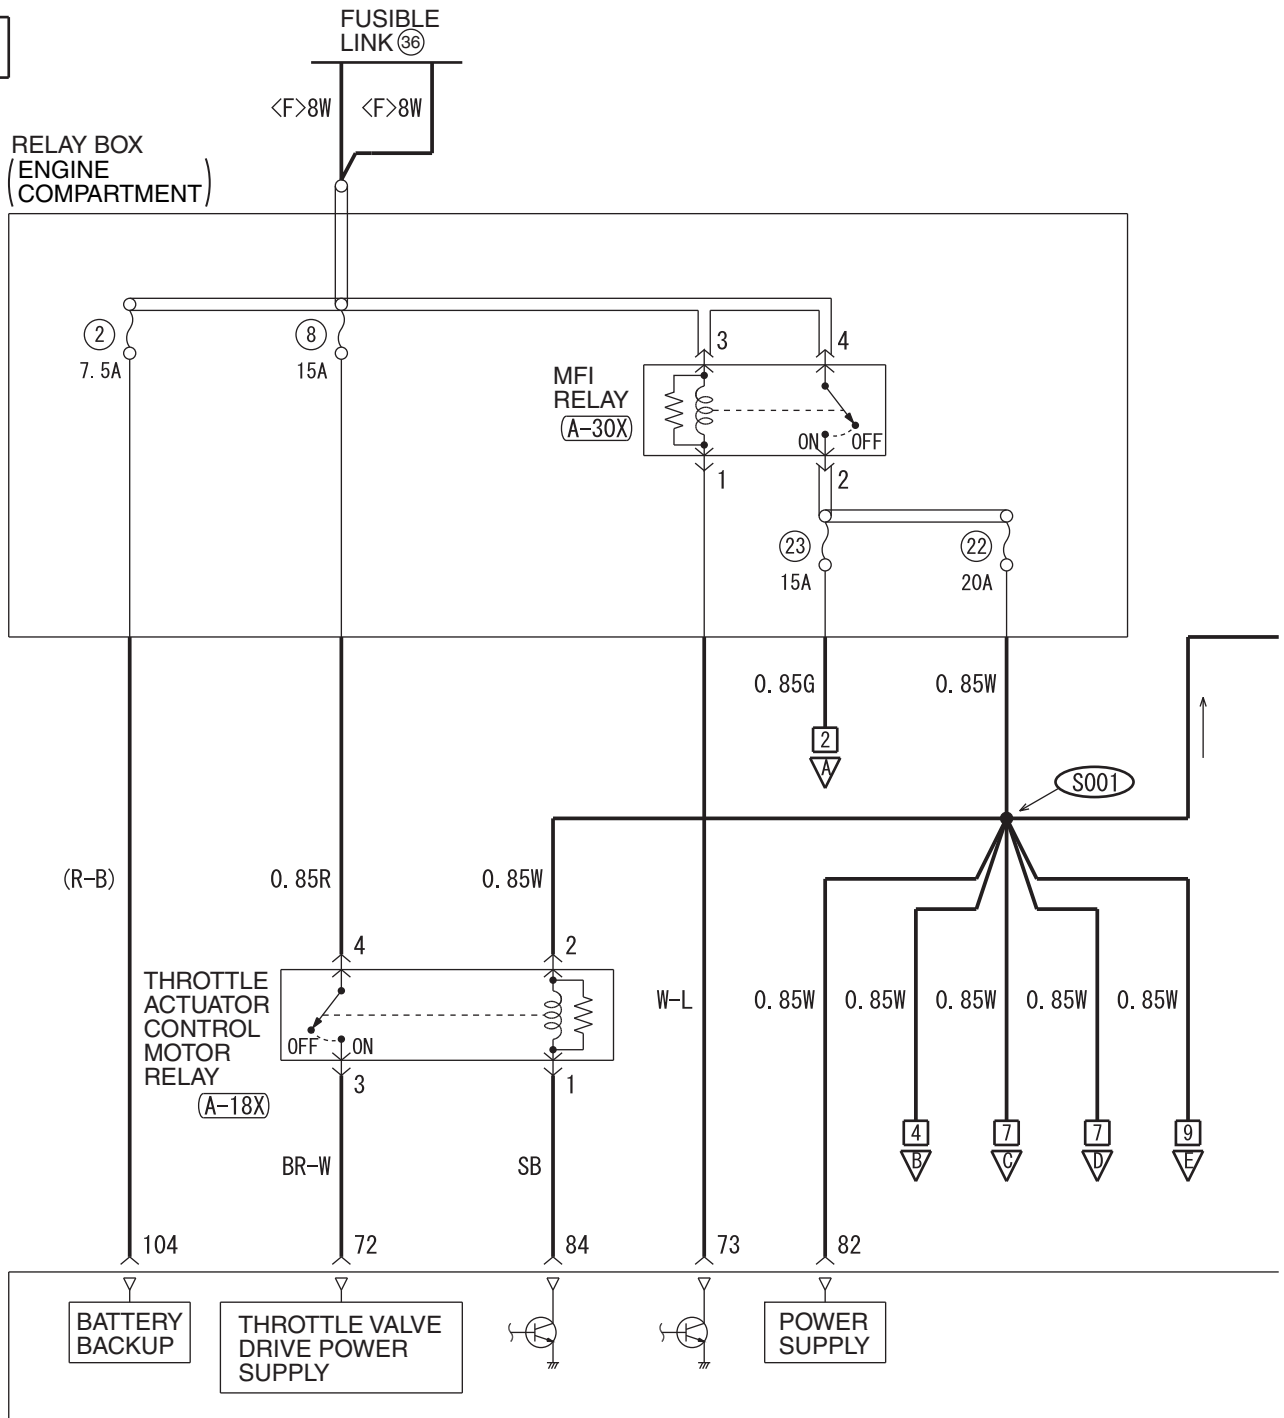

MFI SYSTEM <NON-TURBO>

M1901000809573

1

(A-10)

(A-18X)

(A-21X)

(A-30X)

(B-109)