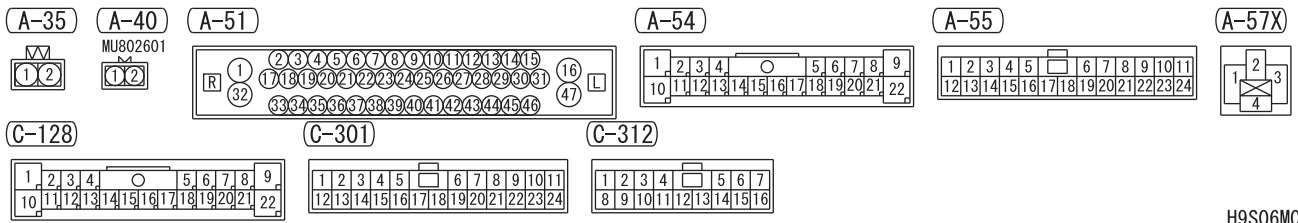

COOLING SYSTEM <TURBO>

M1901001003679

H9S06M01AA