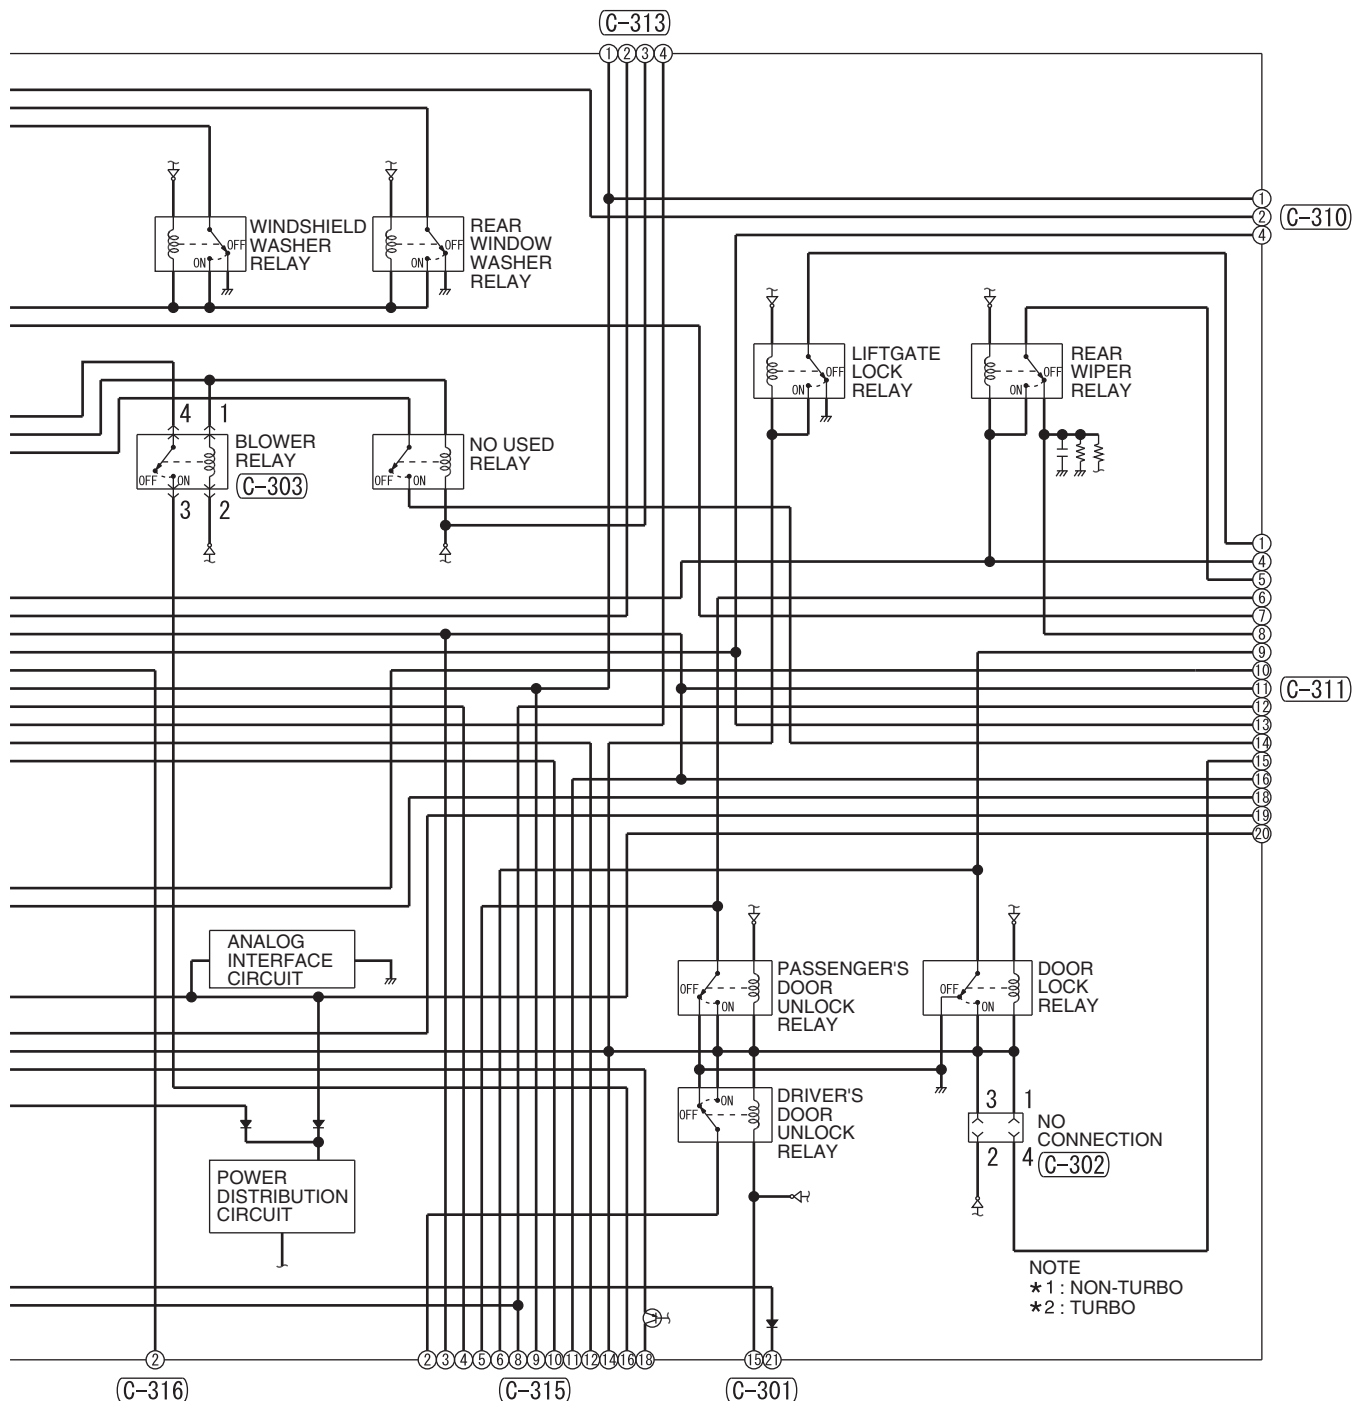

(C-312)

(C-313)

(C-314)

(C-315)

MU801323
MU801890

(C-316)

(C-317)