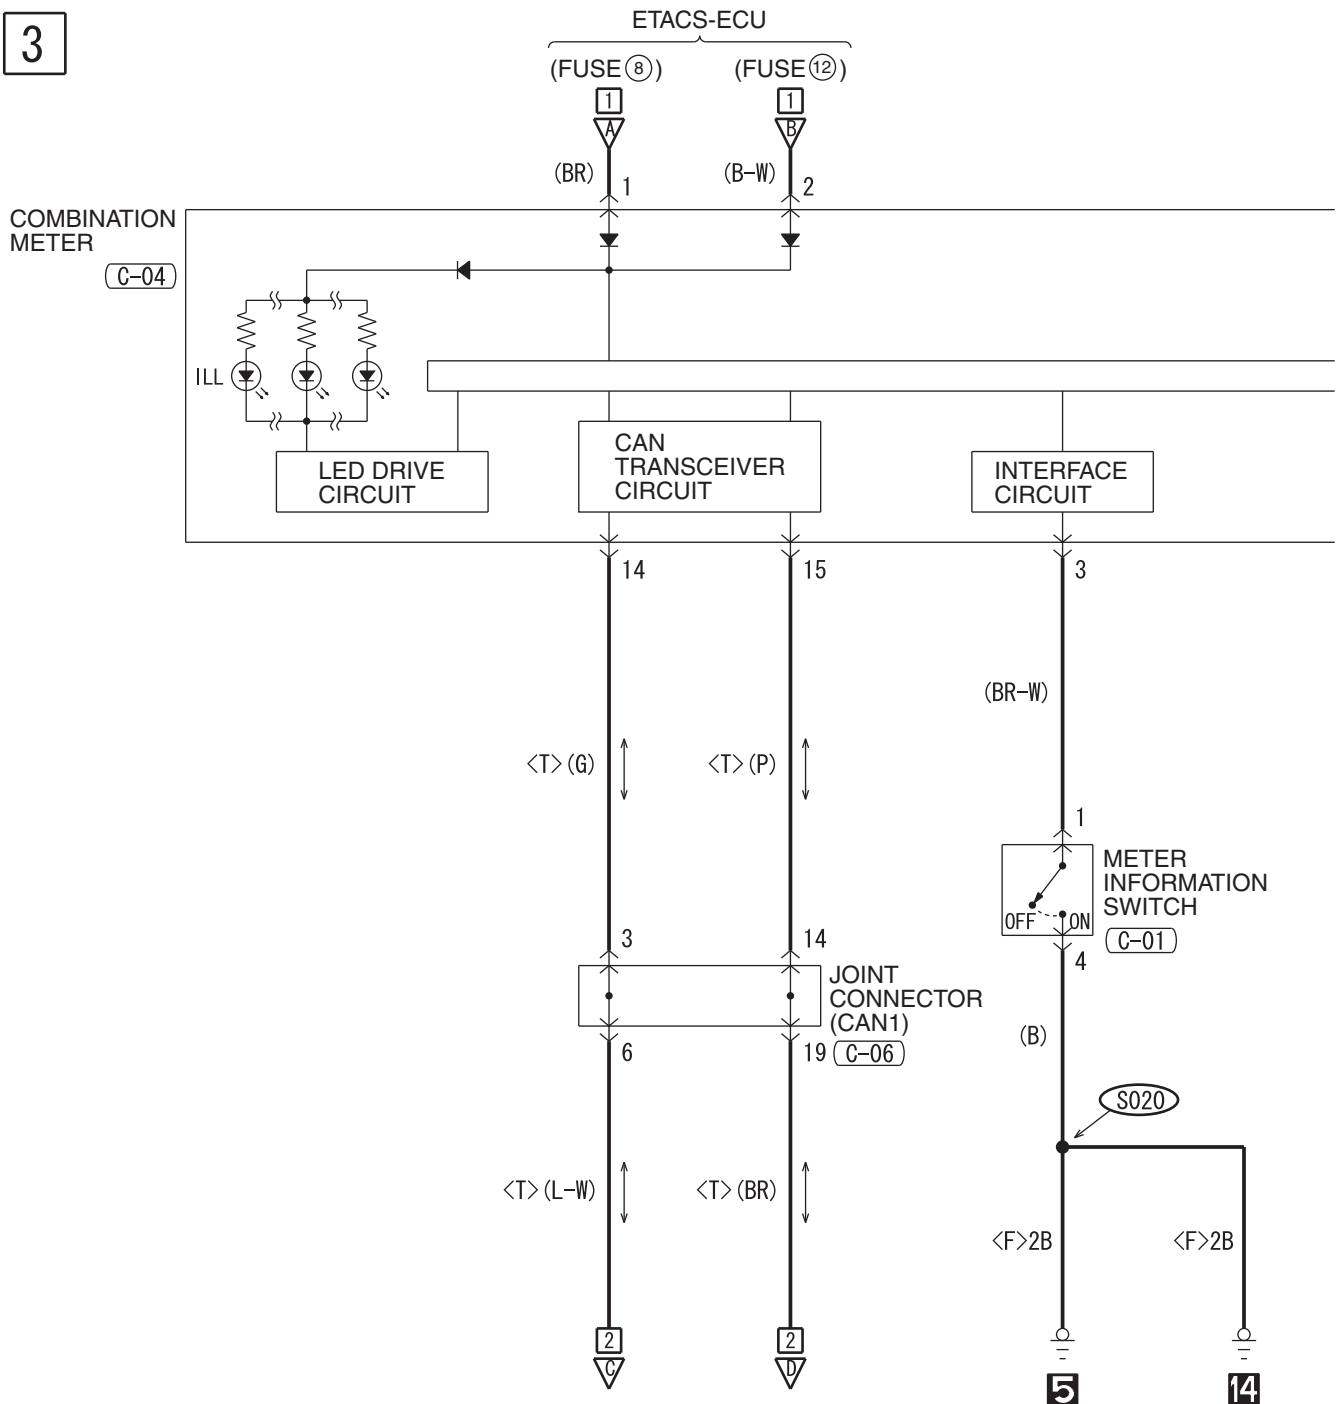

METER AND GAUGE <TURBO> (CONTINUED)

3