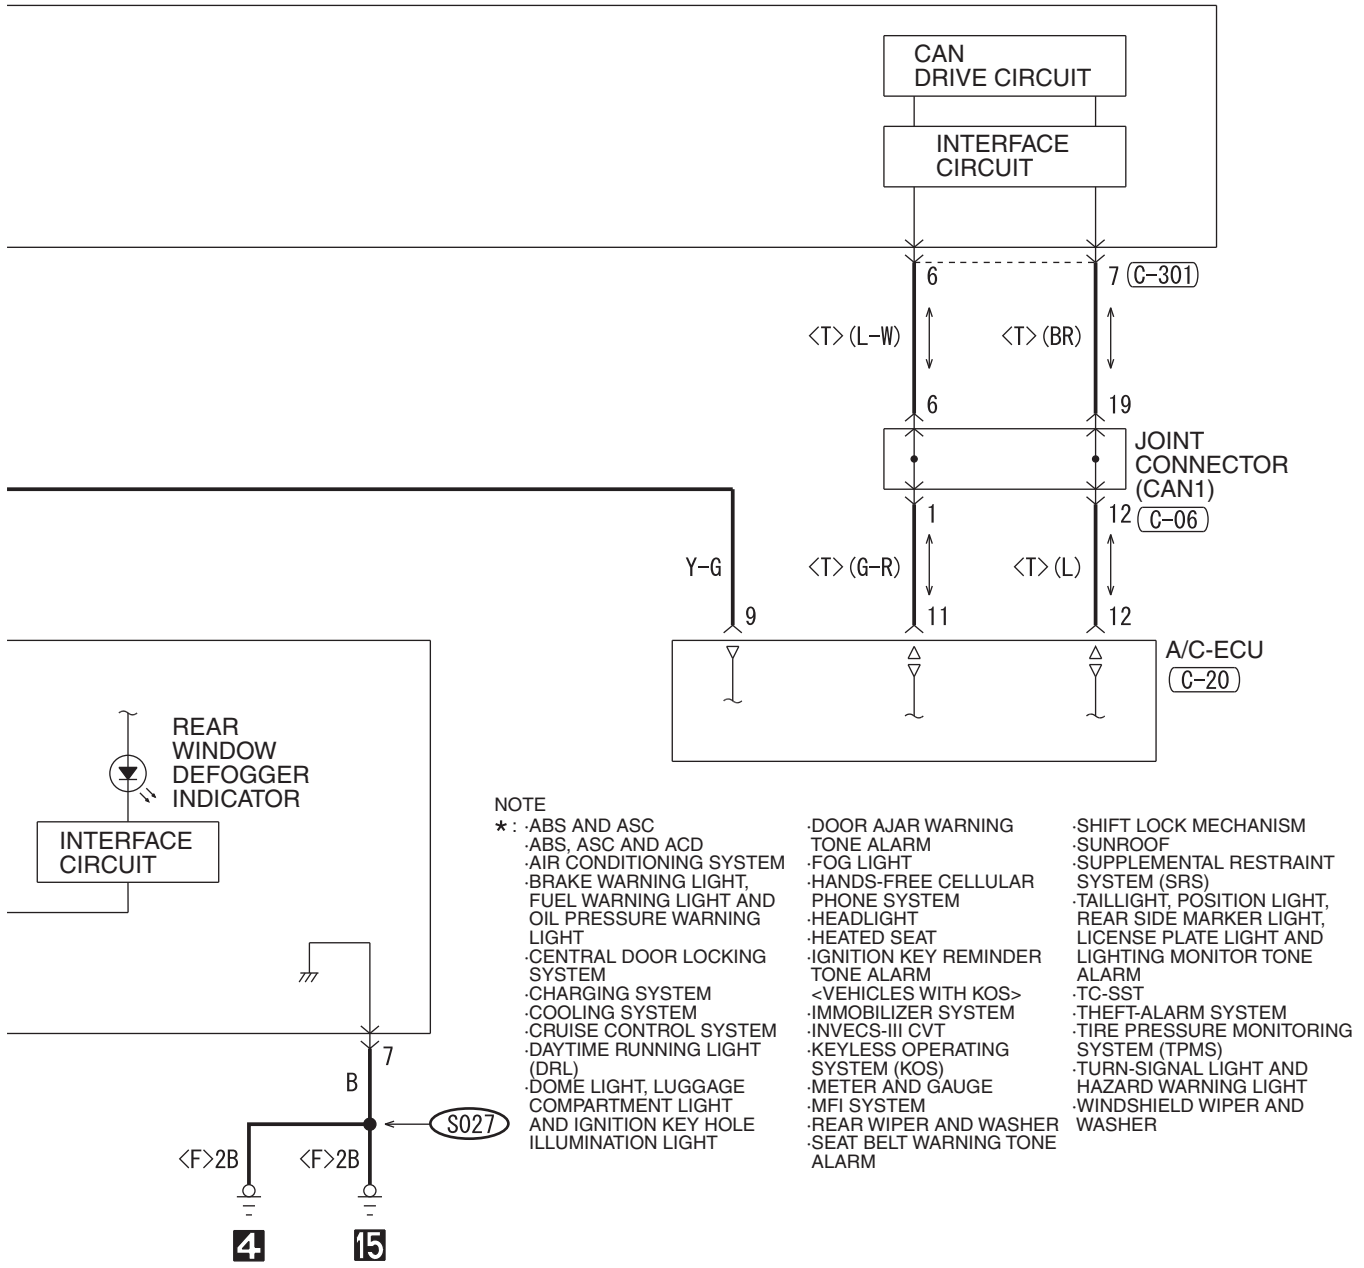

(C-317)

1	2	3	4	5	6	7	
8	9	10	11	12	13	14	15

WIRE COLOR CODE

B : BLACK LG : LIGHT GREEN G : GREEN L : BLUE W : WHITE Y : YELLOW SB : SKY BLUE
BR : BROWN O : ORANGE GR : GRAY R : RED P : PINK V : VIOLET PU : PURPLE SI : SILVER

HAS13M05AB