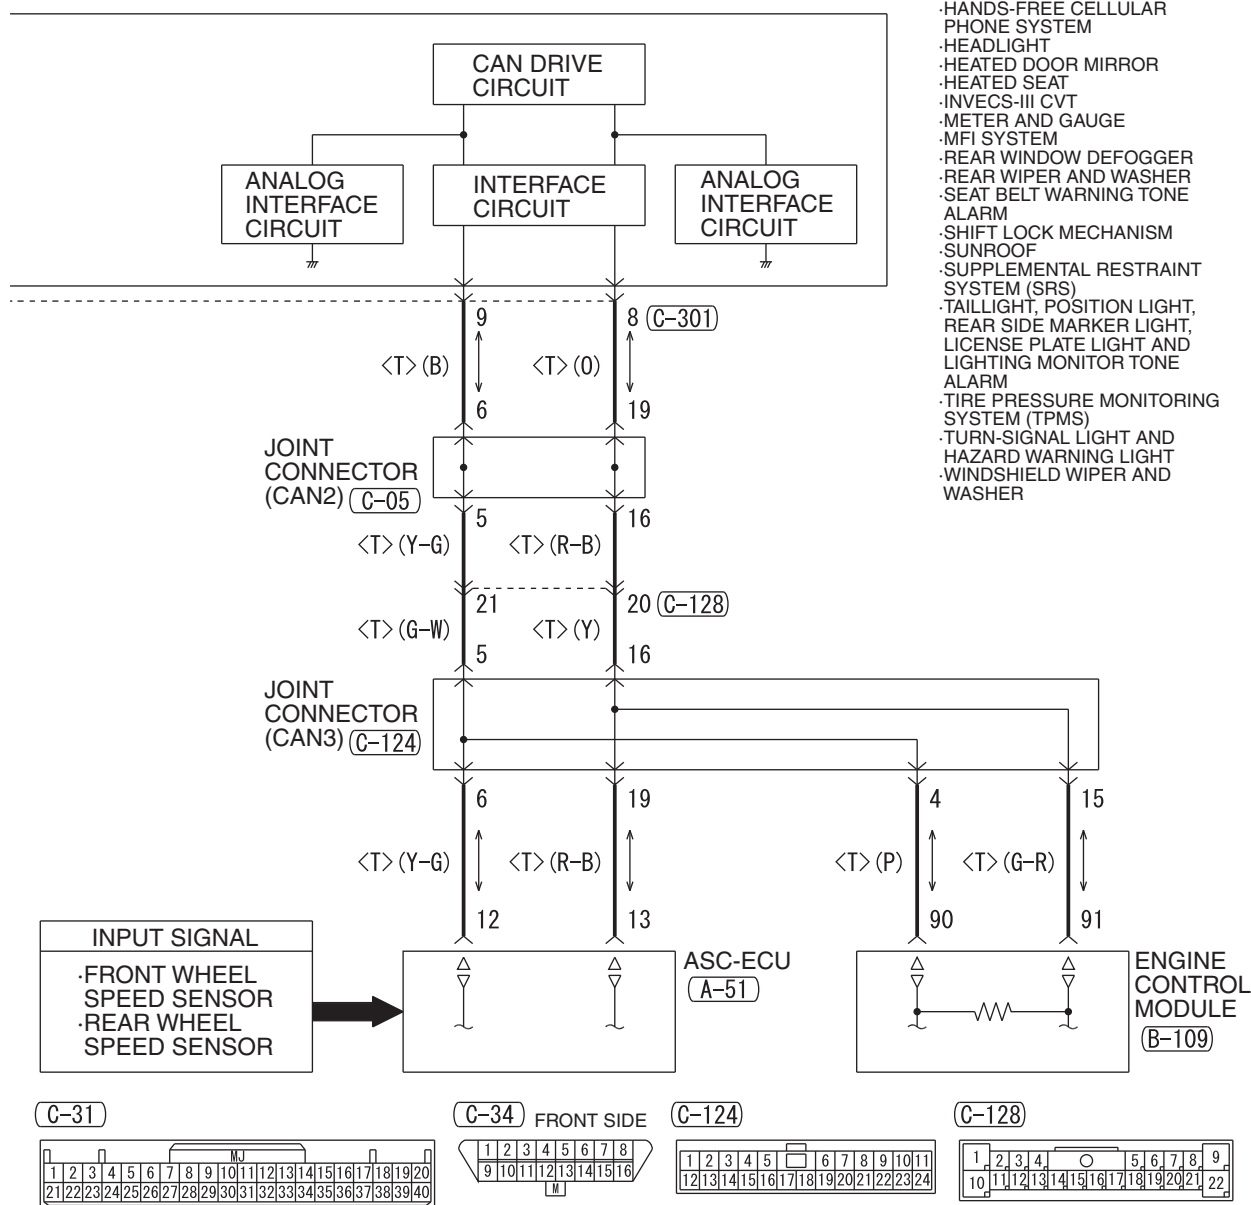

2

NOTE

1. *1 :
   ·AIR CONDITIONING SYSTEM
   ·DAYTIME RUNNING LIGHT (DRL)
   ·FOG LIGHT
   ·HEADLIGHT
   ·REAR WIPER AND WASHER
   ·TAILLIGHT, POSITION LIGHT,
   REAR SIDE MARKER LIGHT,
   LICENSE PLATE LIGHT AND
   LIGHTING MONITOR TONE ALARM
   ·TURN-SIGNAL LIGHT AND
   HAZARD WARNING LIGHT
   ·WINDSHIELD WIPER AND WASHER

1. *2 :
   ·ABS AND ASC
   ·AIR CONDITIONING SYSTEM
   ·BRAKE WARNING LIGHT,
   FUEL WARNING LIGHT AND
   OIL PRESSURE WARNING
   LIGHT
   ·CHARGING SYSTEM
   ·COOLING SYSTEM
   ·CRUISE CONTROL SYSTEM
   ·DAYTIME RUNNING LIGHT
   (DRL)
   ·DOOR AJAR WARNING
   TONE ALARM
   ·FOG LIGHT
   ·HANDS-FREE CELLULAR
   PHONE SYSTEM
   ·HEADLIGHT
   ·HEATED DOOR MIRROR
   ·HEATED SEAT
   ·INVECS-III CVT
   ·METER AND GAUGE
   ·MFI SYSTEM
   ·REAR WINDOW DEFOGGER
   ·REAR WIPER AND WASHER
   ·SEAT BELT WARNING TONE
   ALARM
   ·SHIFT LOCK MECHANISM
   ·SUNROOF
   ·SUPPLEMENTAL RESTRAINT
   SYSTEM (SRS)
   ·TAILLIGHT, POSITION LIGHT,
   REAR SIDE MARKER LIGHT,
   LICENSE PLATE LIGHT AND
   LIGHTING MONITOR TONE
   ALARM
   ·TIRE PRESSURE MONITORING
   SYSTEM (TPMS)
   ·TURN-SIGNAL LIGHT AND
   HAZARD WARNING LIGHT
   ·WINDSHIELD WIPER AND
   WASHER

WIRE COLOR CODE
B: BLACK LG: LIGHT GREEN G: GREEN L: BLUE W: WHITE Y: YELLOW SB: SKY BLUE
BR: BROWN O: ORANGE GR: GRAY R: RED P: PINK V: VIOLET PU: PURPLE SI: SILVER