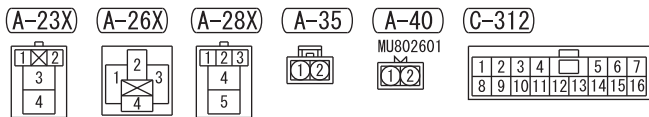

AIR CONDITIONING SYSTEM <NON-TURBO> (CONTINUED)

WIRE COLOR CODE

B: BLACK LG: LIGHT GREEN G: GREEN L: BLUE W: WHITE Y: YELLOW SB: SKY BLUE
BR: BROWN O: ORANGE GR: GRAY R: RED P: PINK V: VIOLET PU: PURPLE SI: SILVER

HAS12M00FA