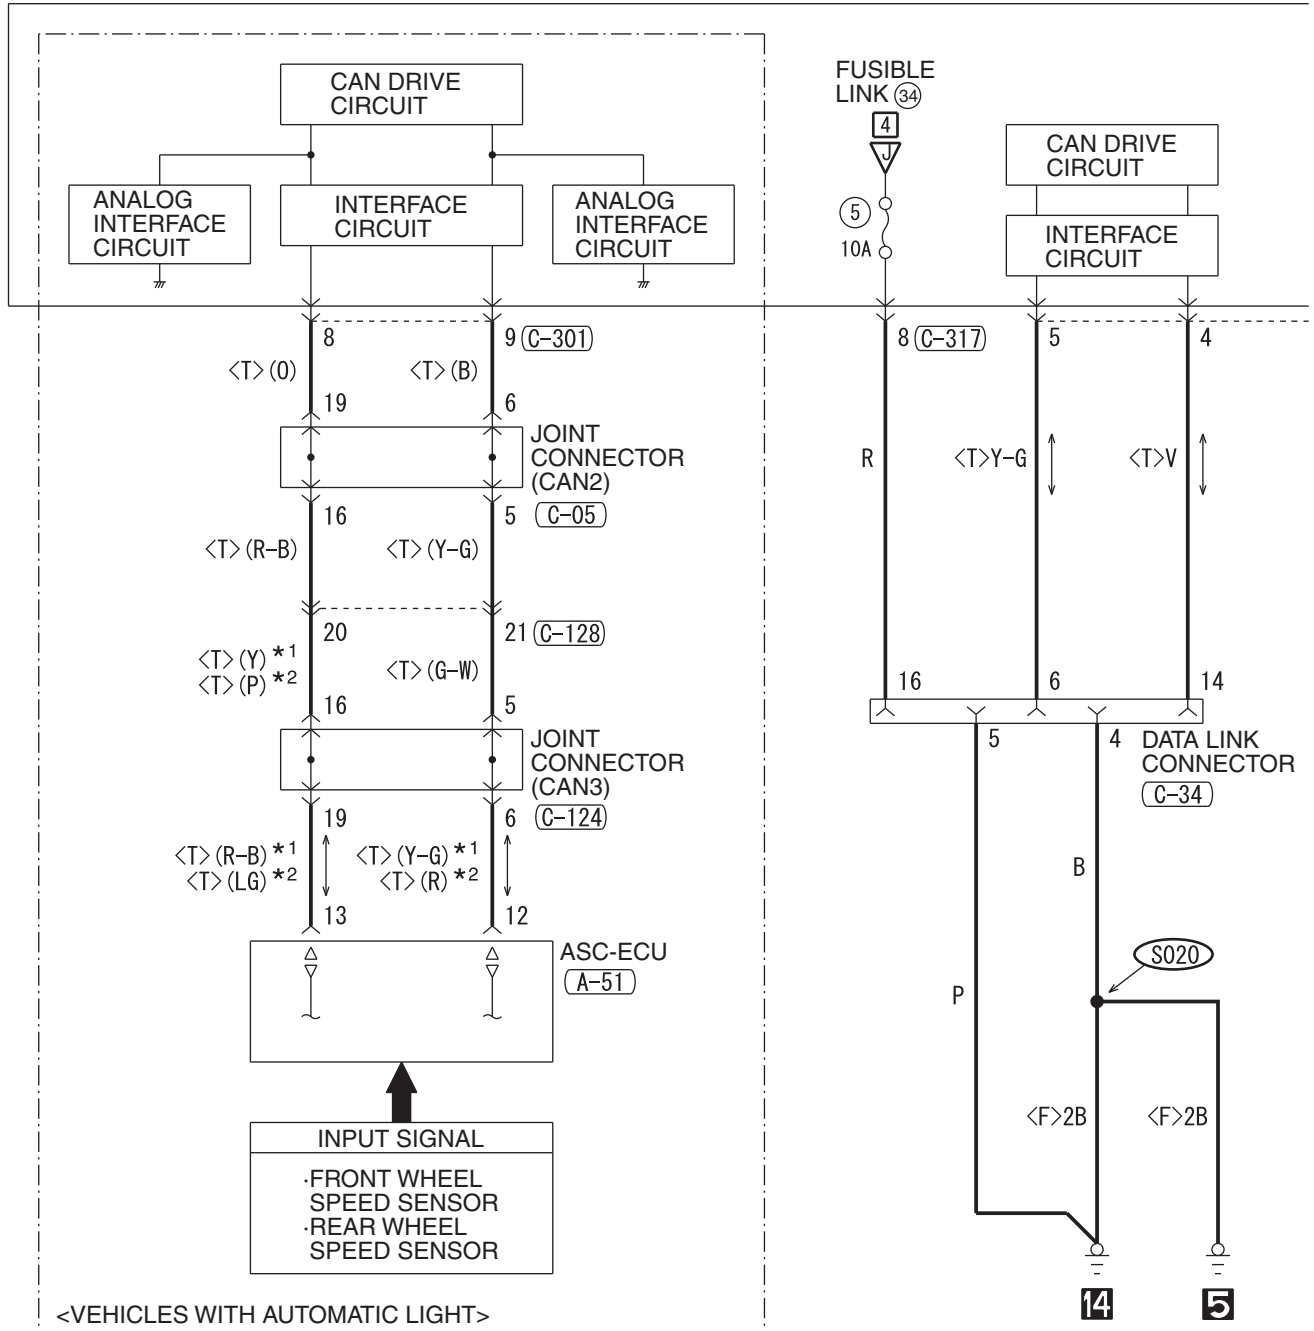

HEADLIGHT <HALOGEN TYPE> (CONTINUED)

5

(A-51)

(C-04)

(C-05)

(C-06)