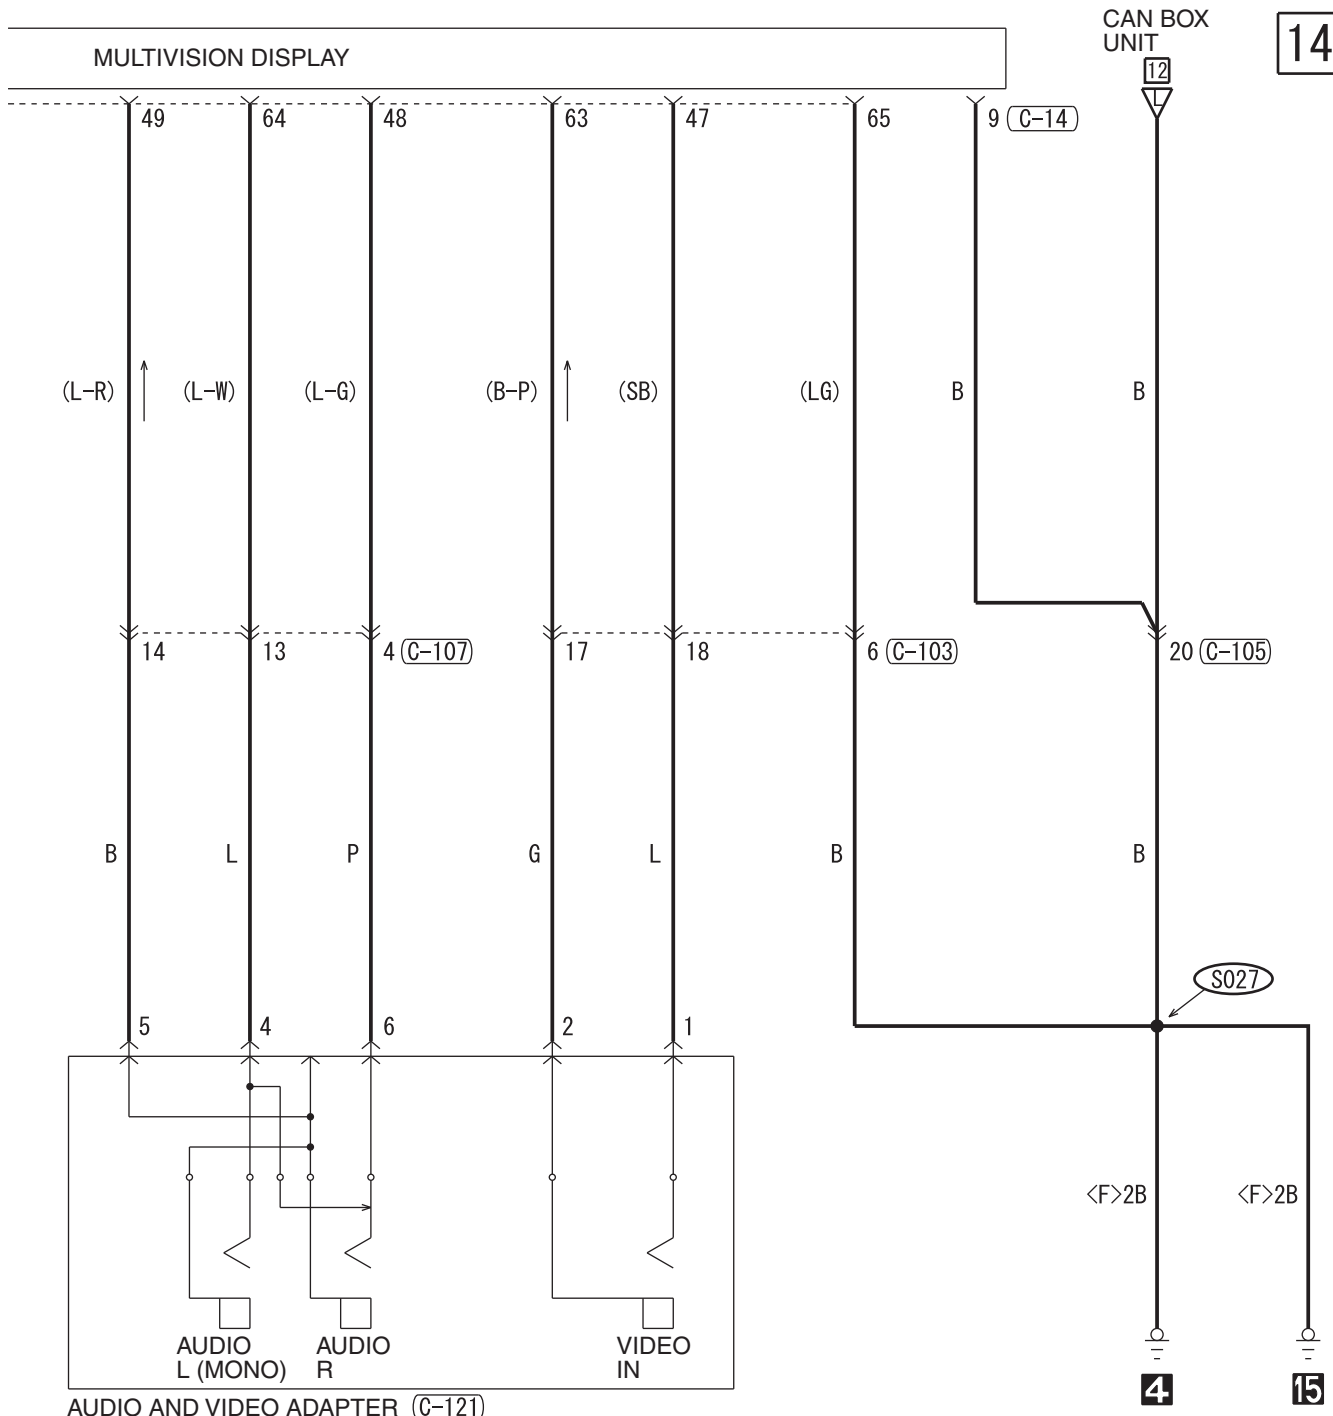

14

WIRE COLOR CODE
 B: BLACK LG: LIGHT GREEN G: GREEN L: BLUE W: WHITE Y: YELLOW SB: SKY BLUE
 BR: BROWN O: ORANGE GR: GRAY R: RED P: PINK V: VIOLET PU: PURPLE SI: SILVER

HAS14M026B

SPARE CONNECTOR (FOR SATELLITE RADIO)