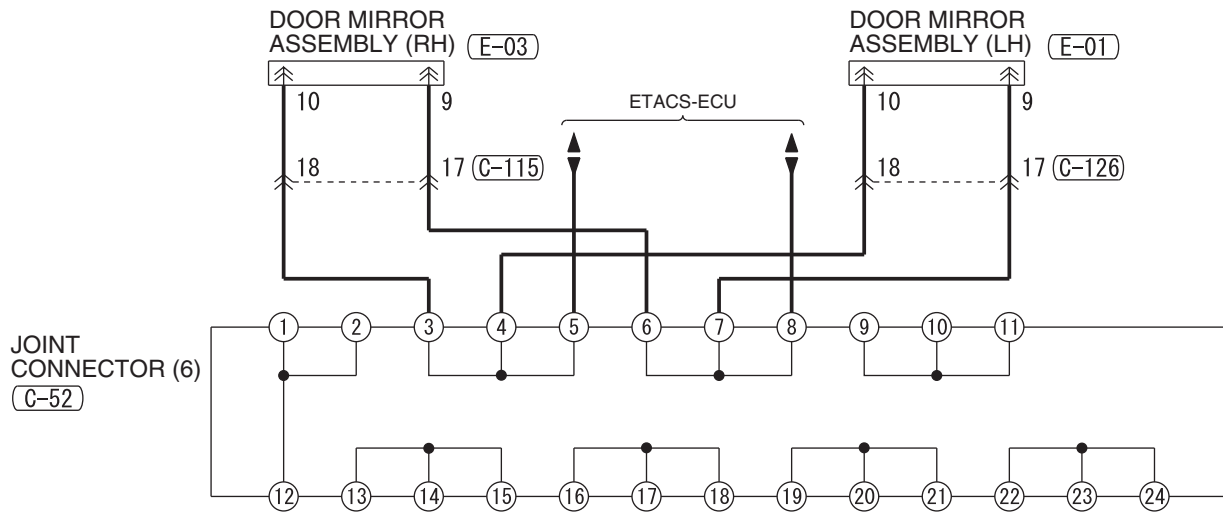

(C-126)

(D-23)

(E-01)

(E-03)

CENTRALIZED JUNCTION

M1901000303321

FUSIBLE LINK AND FUSE

ENGINE COMPARTMENT