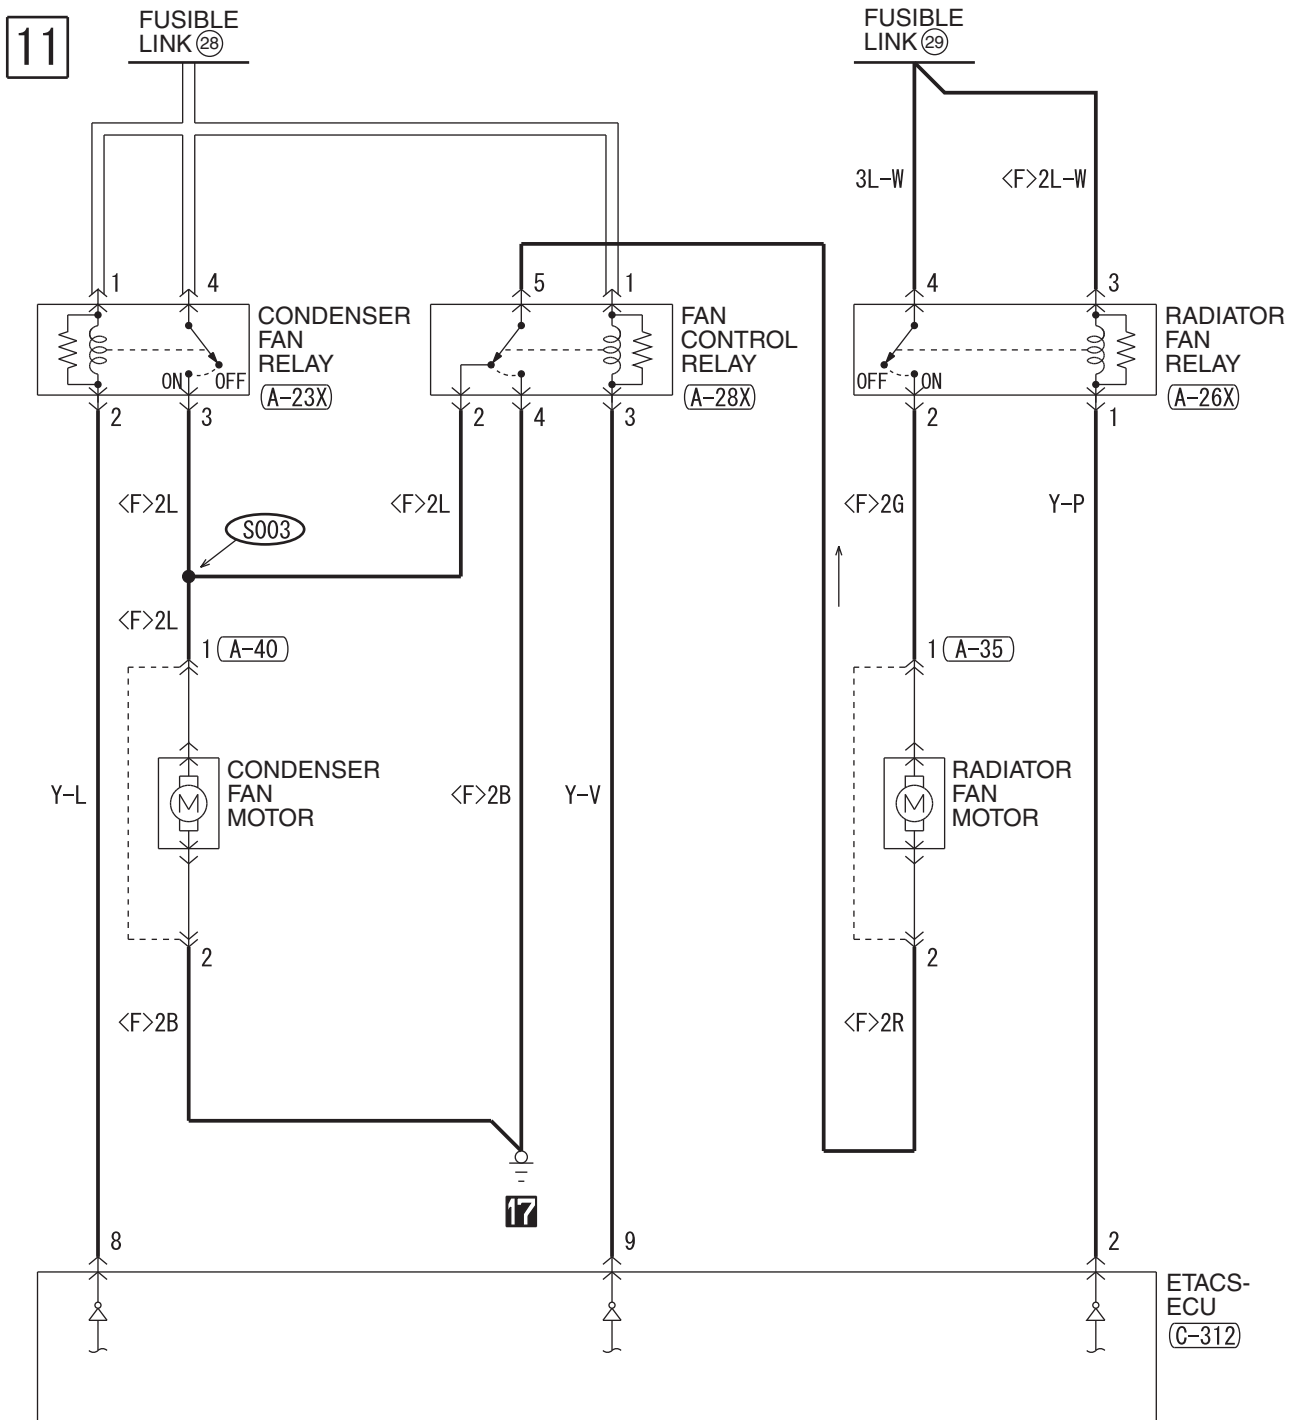

AIR CONDITIONING SYSTEM <NON-TURBO> (CONTINUED)

WIRE COLOR CODE

B: BLACK LG: LIGHT GREEN G: GREEN L: BLUE W: WHITE Y: YELLOW SB: SKY BLUE
BR: BROWN O: ORANGE GR: GRAY R: RED P: PINK V: VIOLET PU: PURPLE SI: SILVER

HAS12M00FA