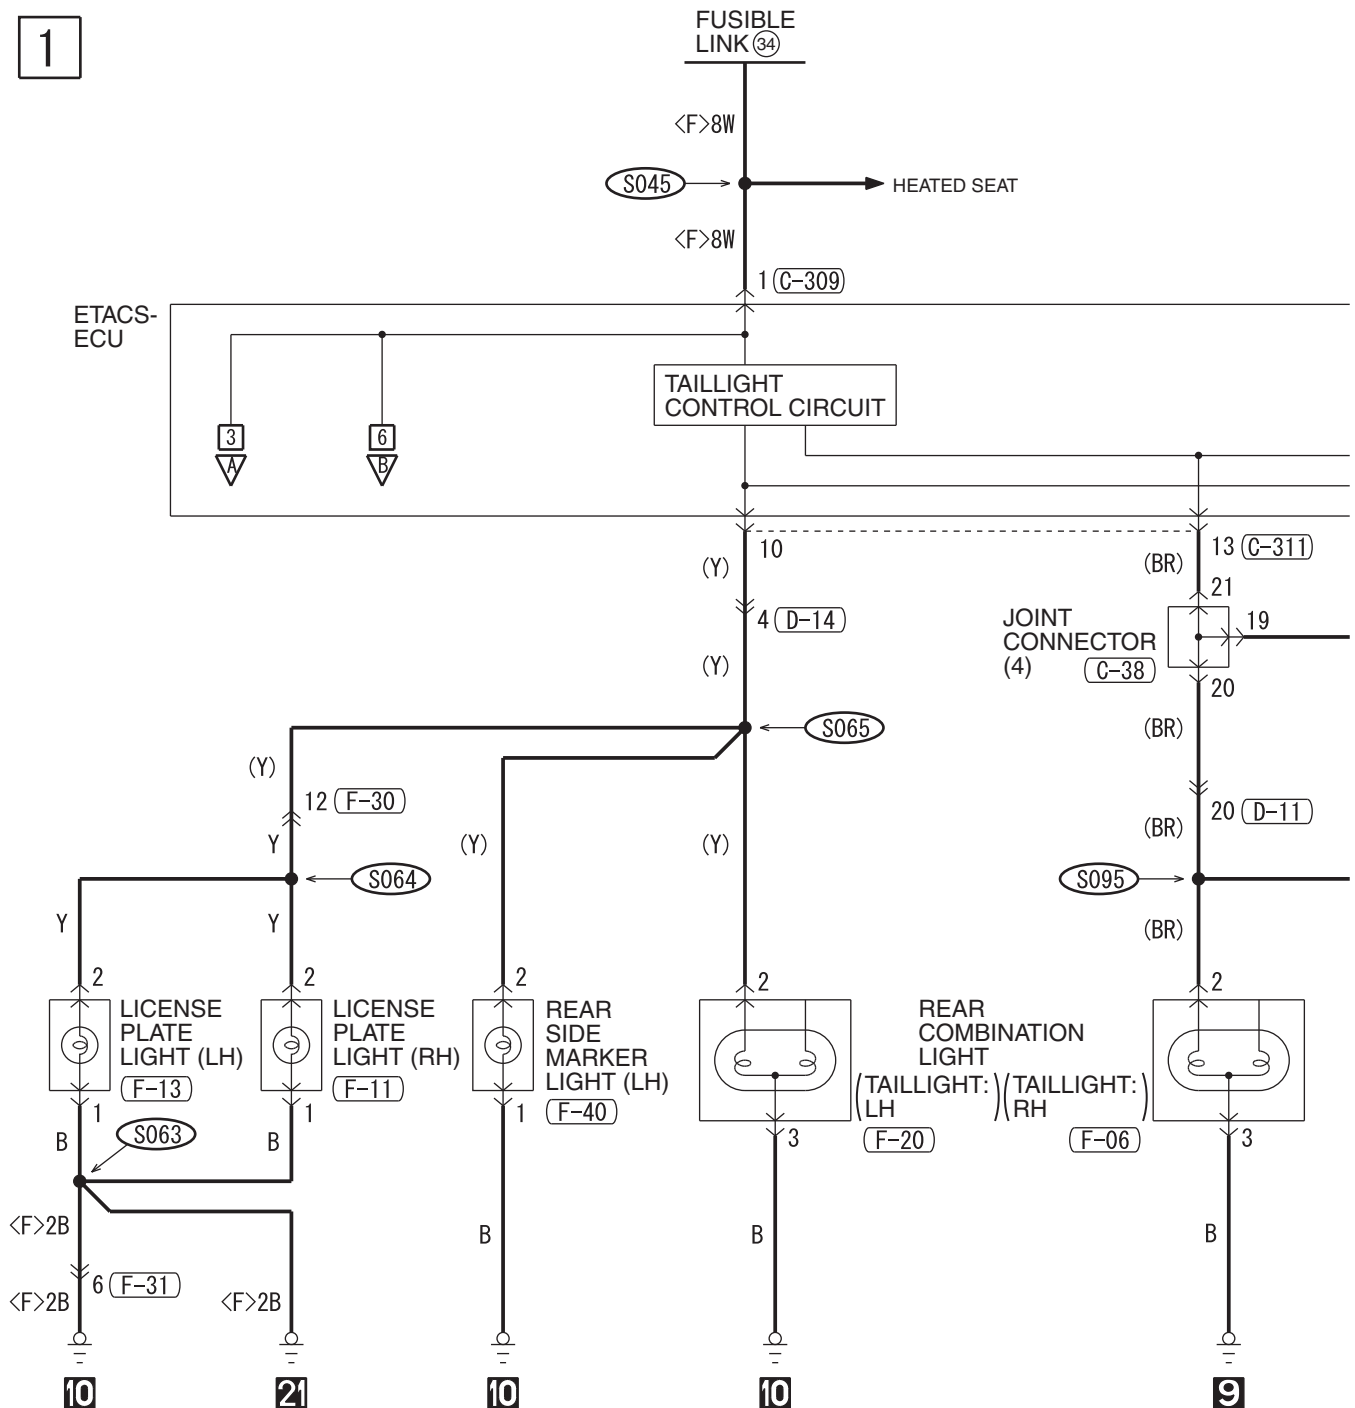

TAILLIGHT, POSITION LIGHT, REAR SIDE MARKER LIGHT, LICENSE PLATE LIGHT AND LIGHTING MONITOR TONE ALARM

1