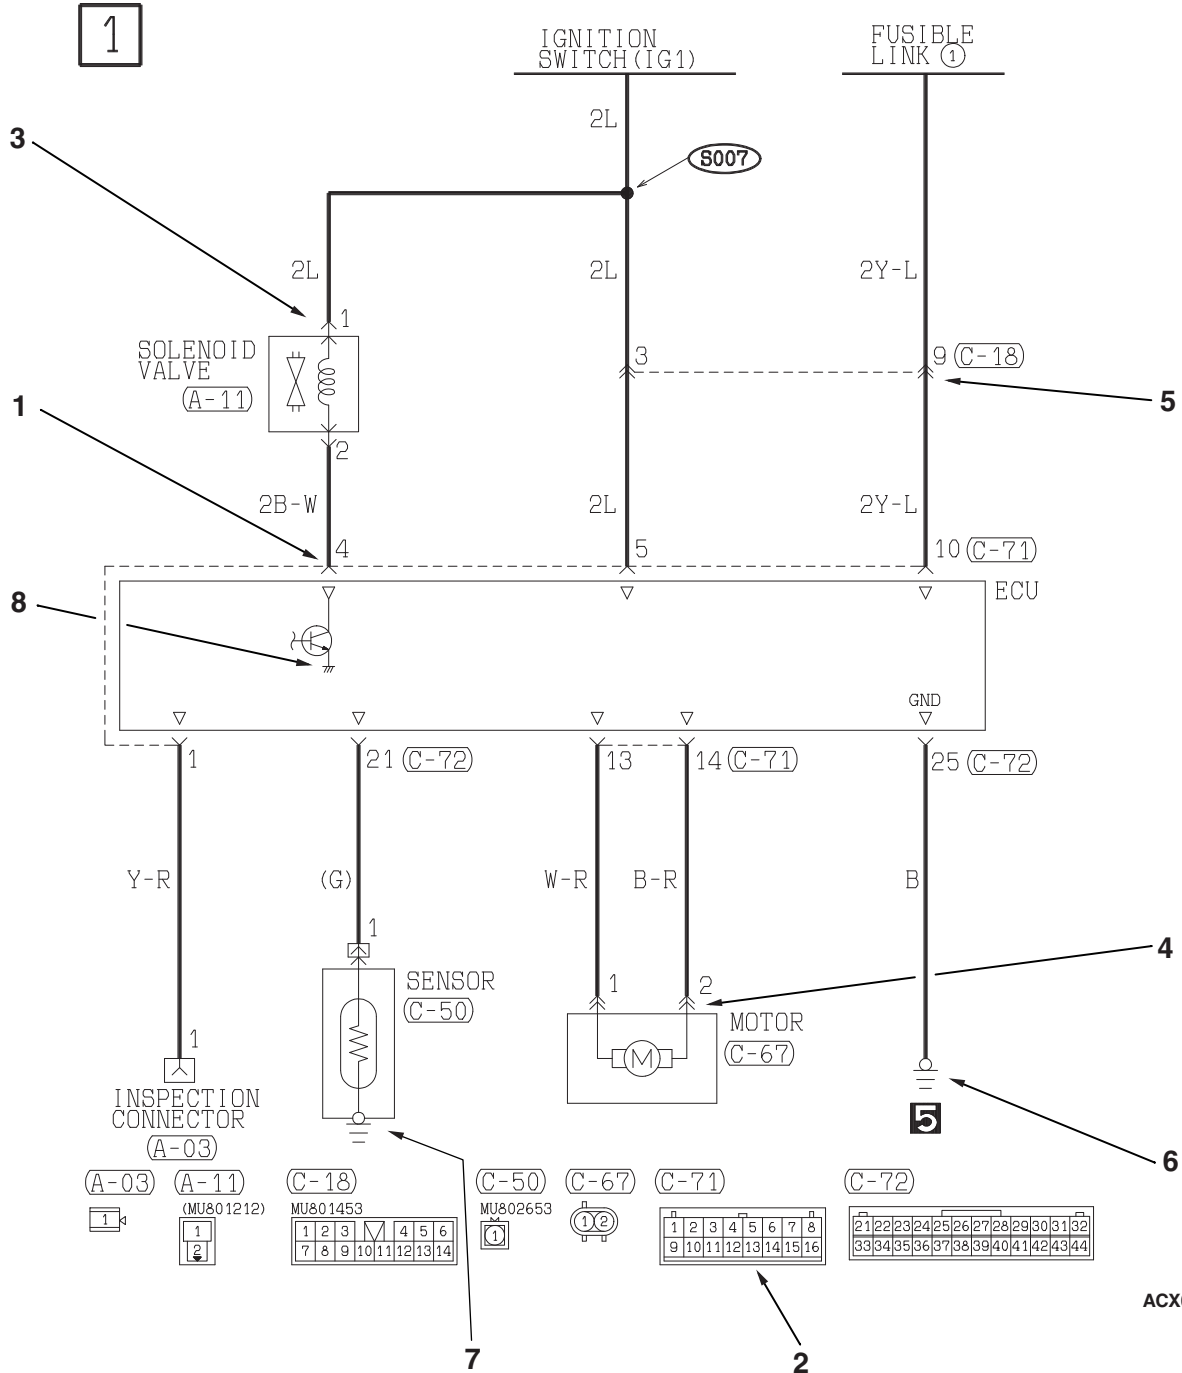

ACX02364 AC

Item	No.	Connector/ Grounding	Symbol	Contents
Connector and terminal marking	1		Male terminal  ACX01252 AB	The male and female terminals are indicated as shown. The connector with male terminal(s) is called as male connector and indicated by two connector contour lines, while the connector with female terminal(s) is called as female connector and indicated by single connector contour line.
			Male connector  ACX01253 AB	
			Female terminal  ACX01255 AB	
			Female connector  ACX01256 AB	
Connector symbol marking	2	Device 	 ACX01253	The symbol indicates the connector is viewed as shown. At a device connection, the connector symbol on the device side is shown. For an intermediate connector, the male connector symbol is shown. For spare connectors and check connectors, no device is connected, and so the harness-side connector symbol is shown for these connectors. However, a data link connector is exceptional.
		Intermediate connector 	 ACX01253	
		Spare connector, check connector 	 ACX01256	