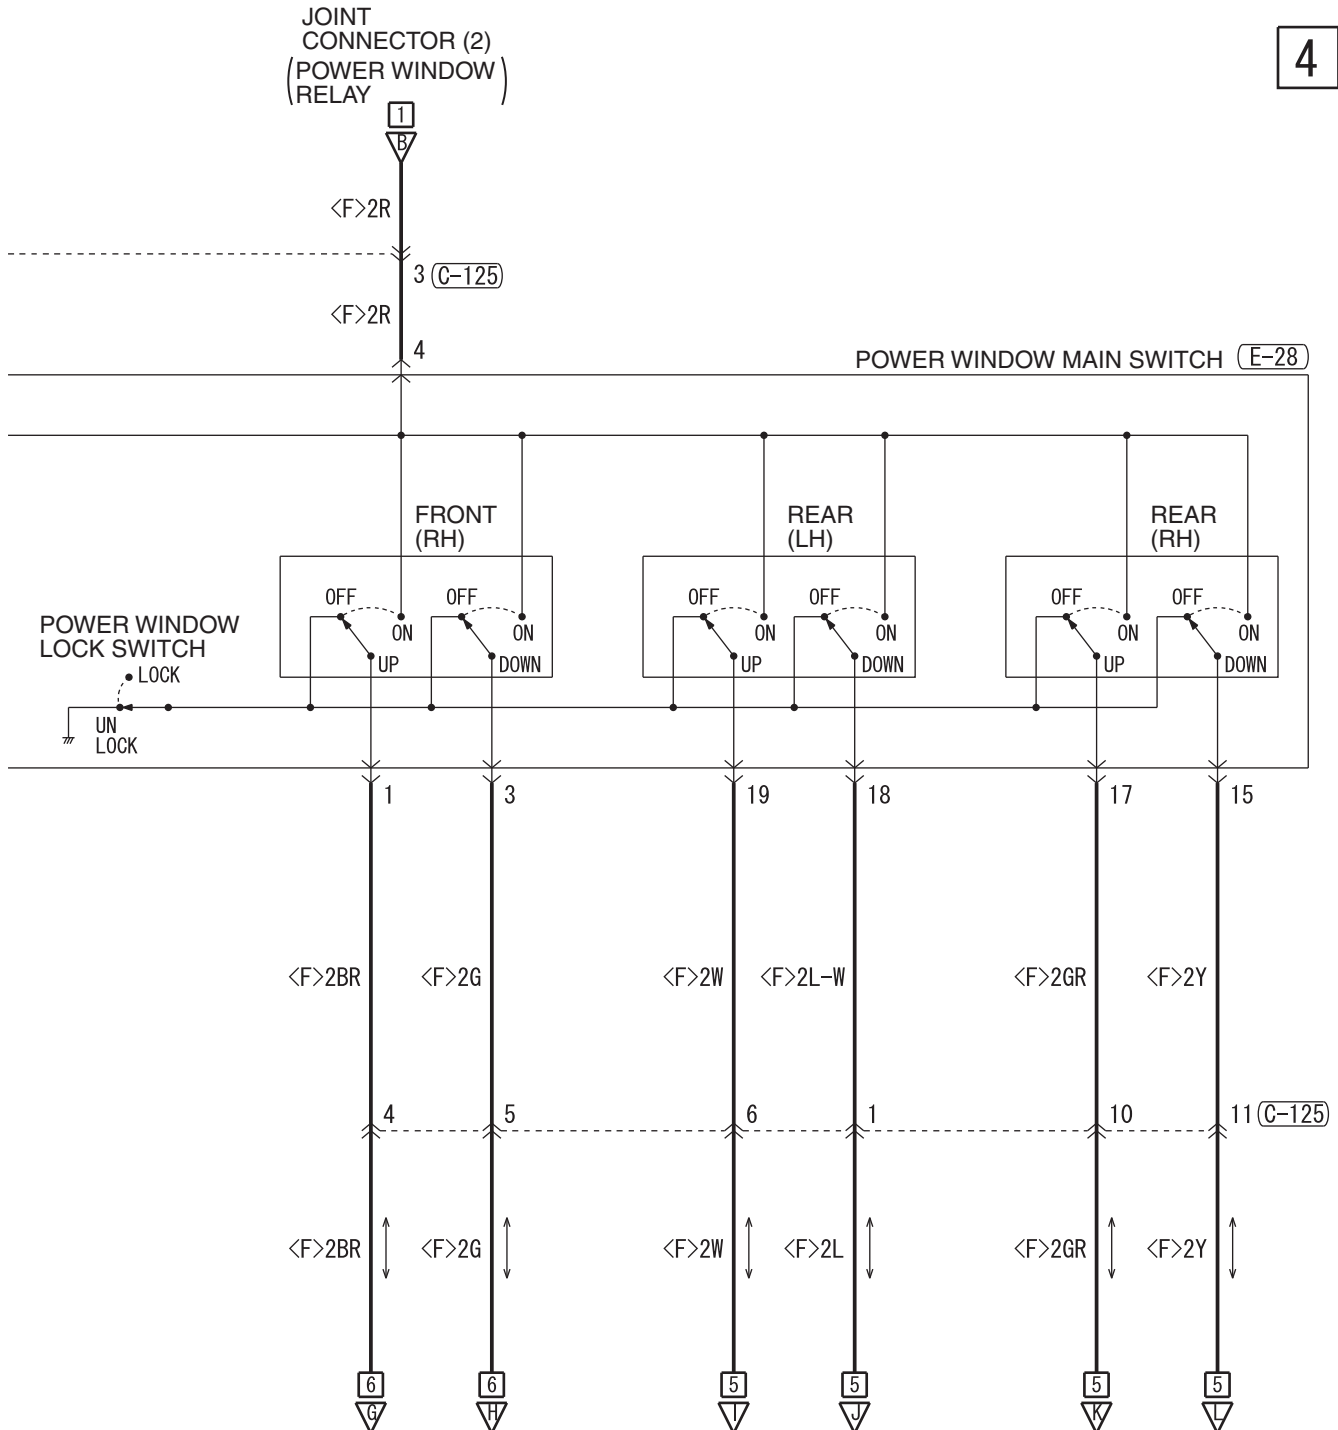

POWER WINDOWS (CONTINUED)

(C-125)

(C-126)

(E-14)

(E-28)

MU801890

4

WIRE COLOR CODE