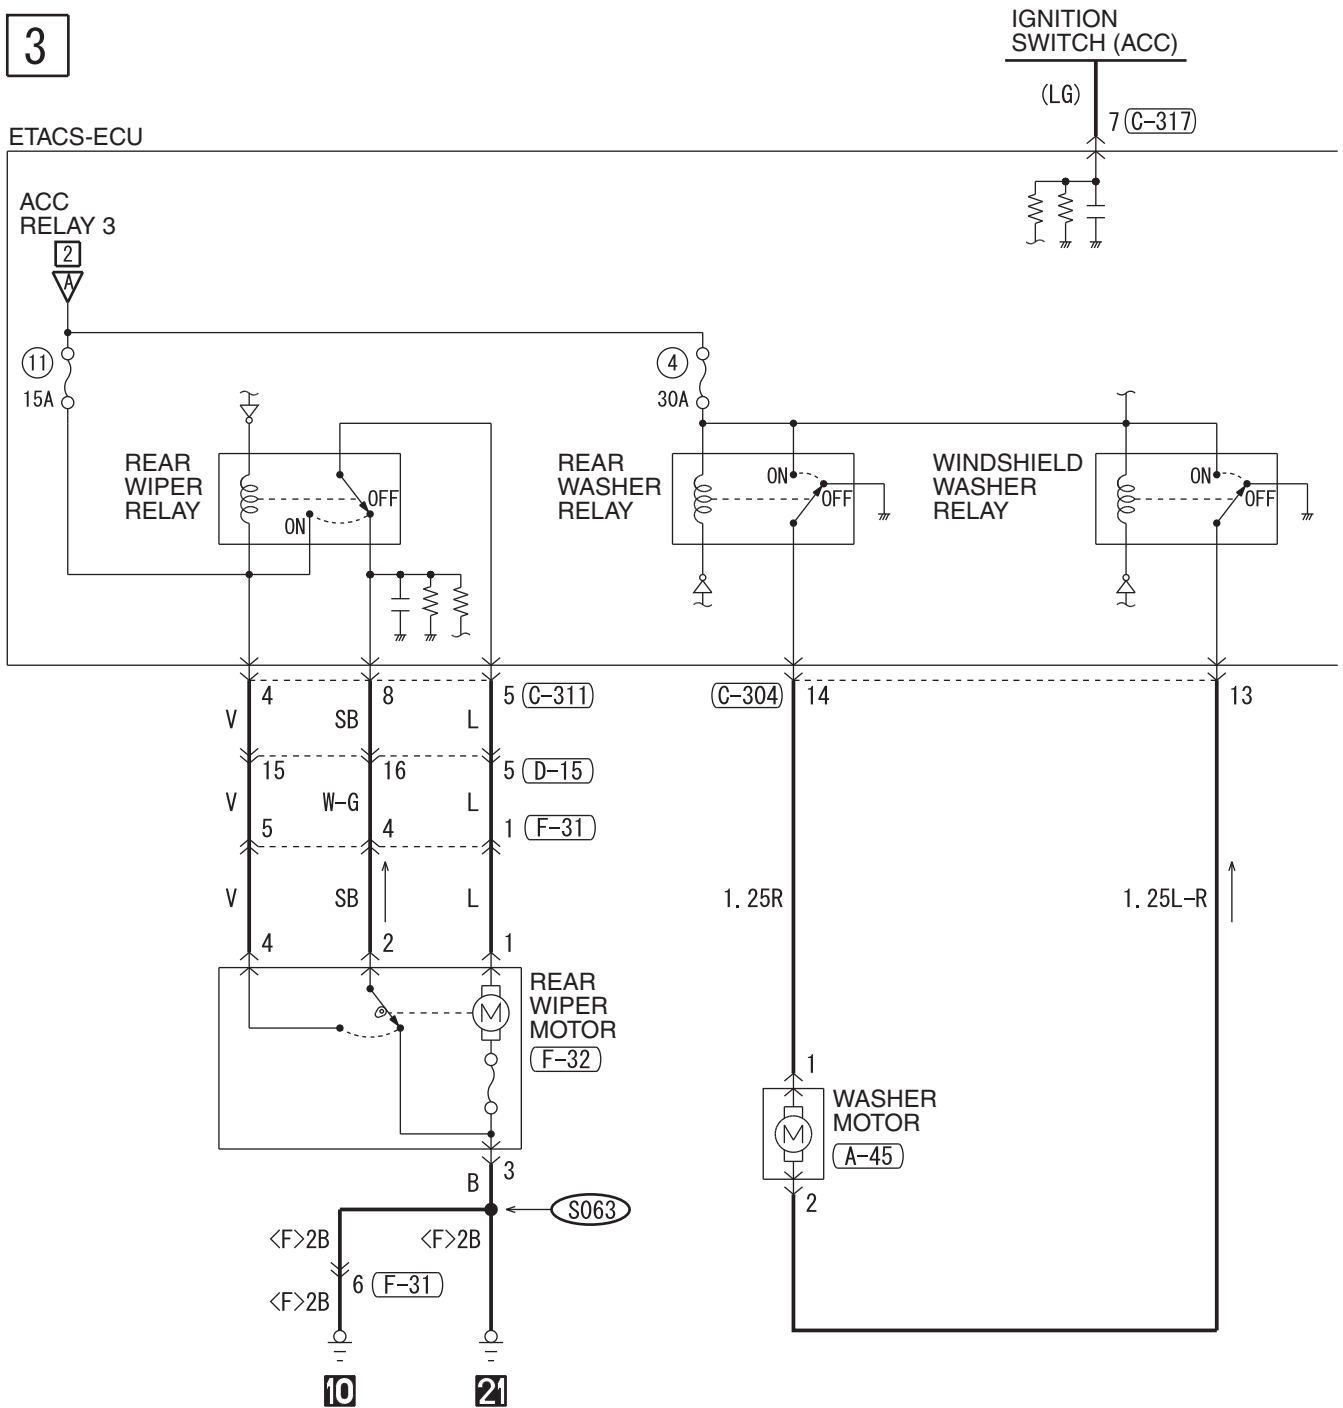

REAR WIPER AND WASHER <TC-SST> (CONTINUED)

3