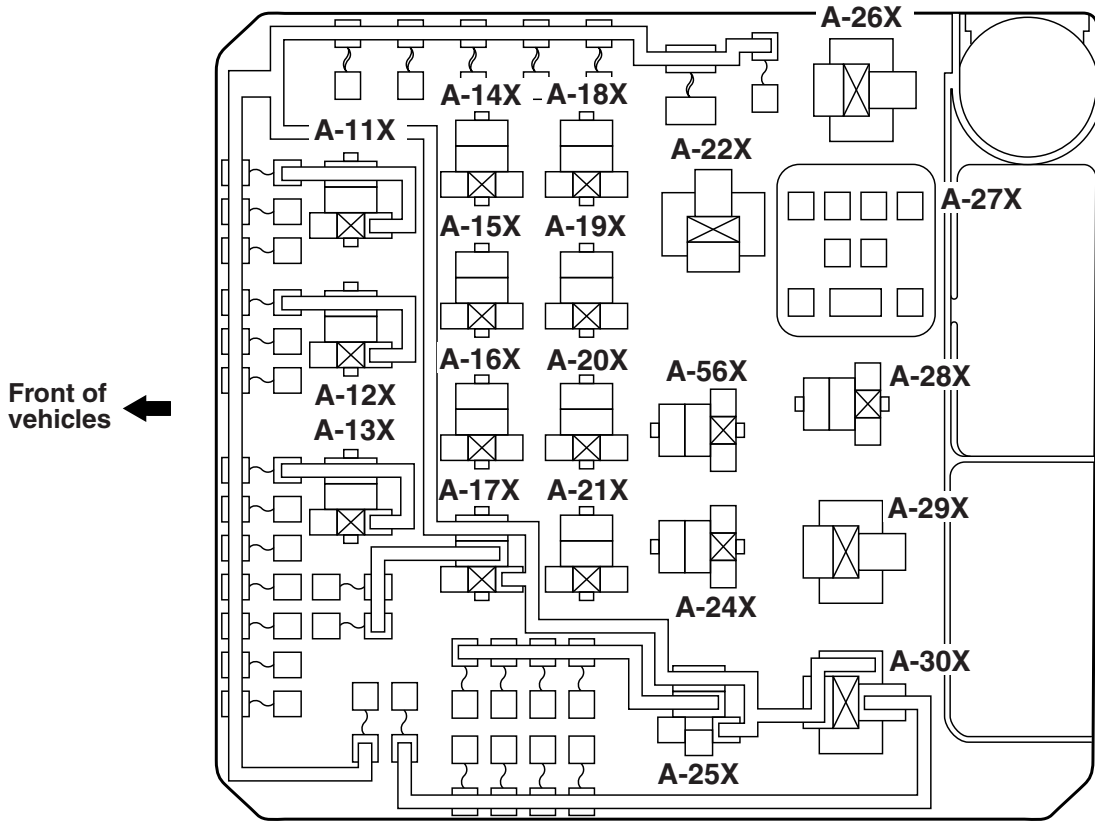

Relay box in engine compartment <Turbo>