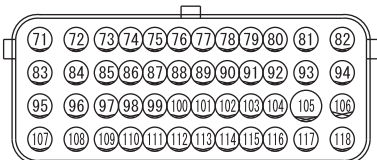

HAS15M02AA