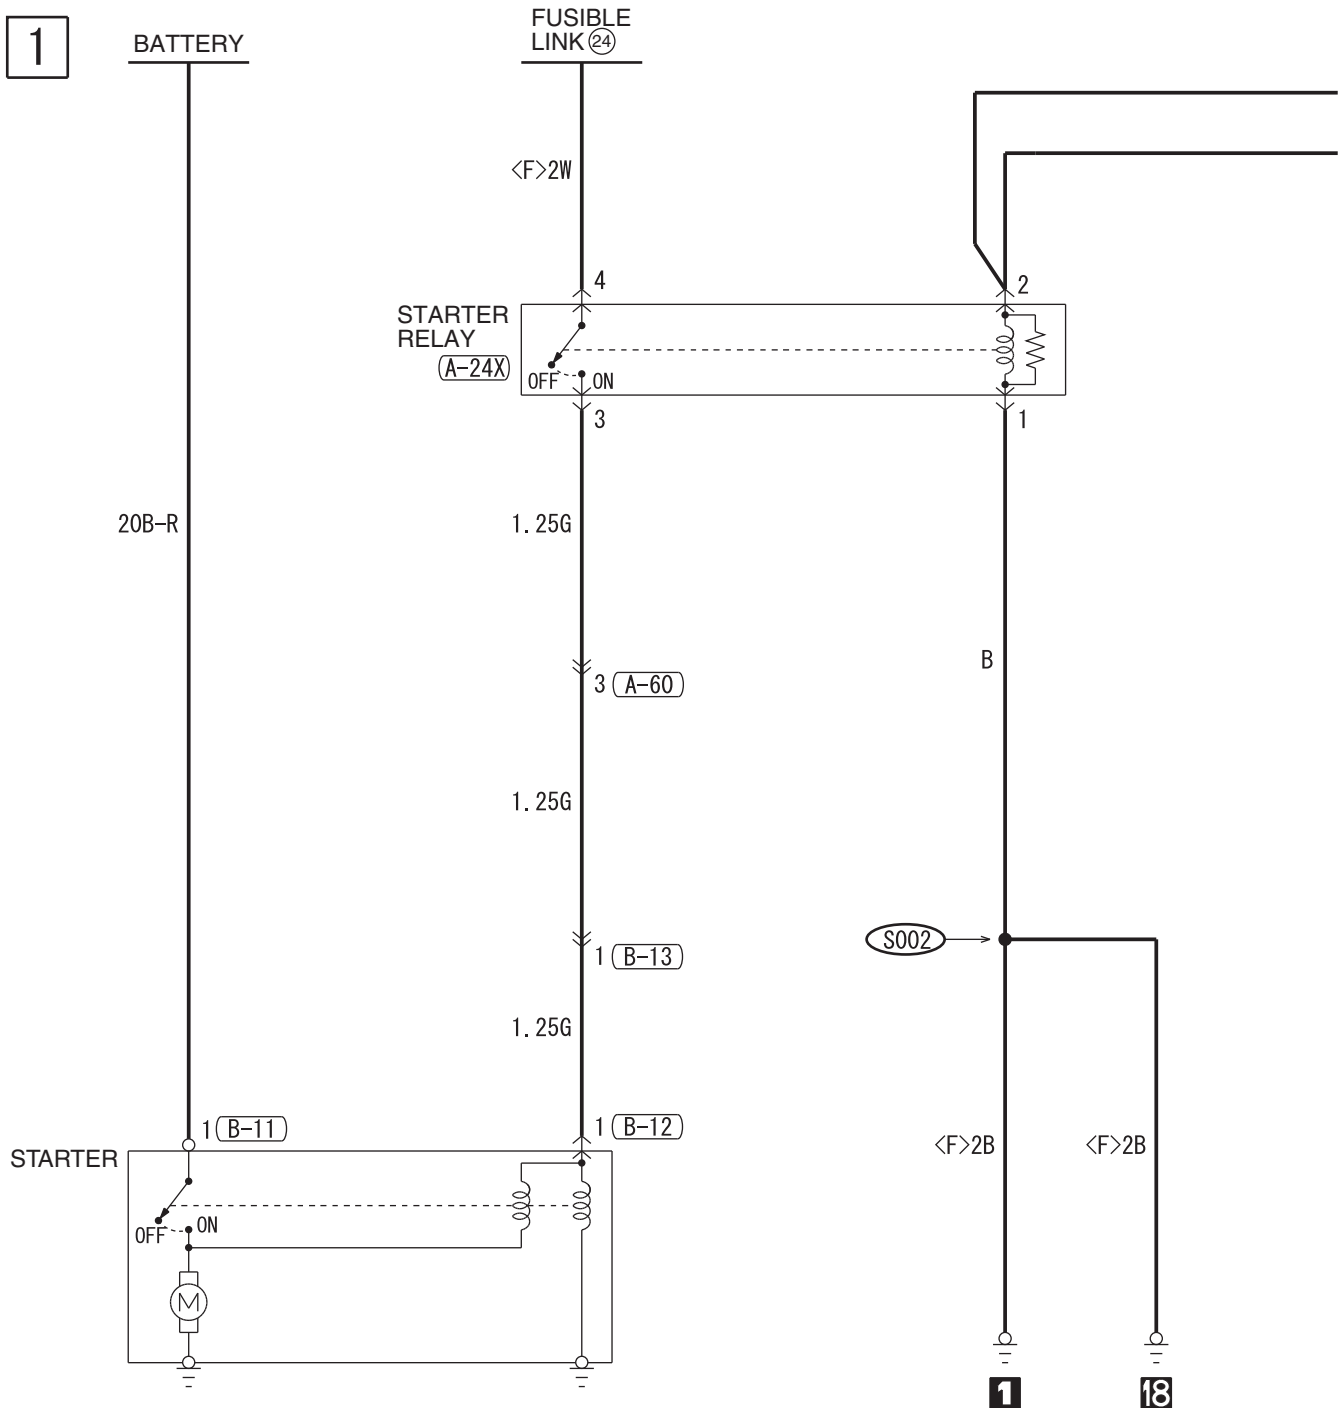

STARTING SYSTEM <TC-SST>

M1901000504812

H9S02M02AA