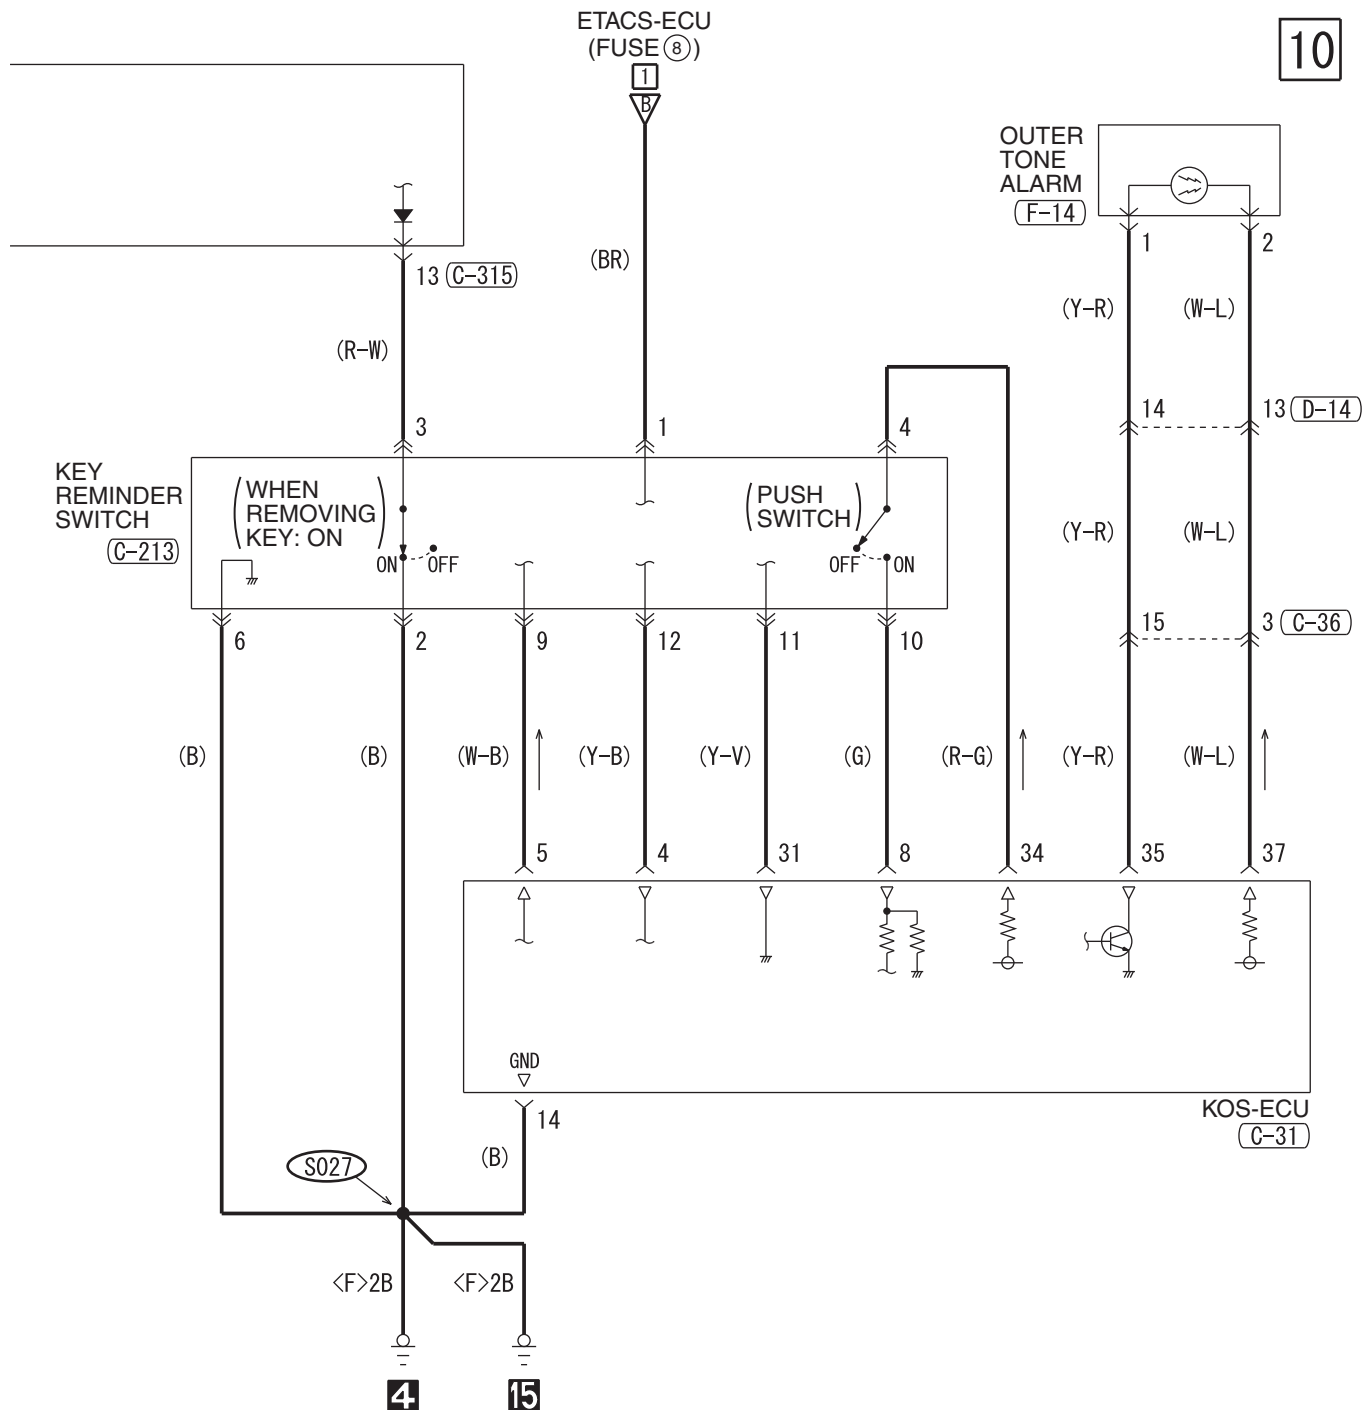

WIRE COLOR CODE
B : BLACK LG : LIGHT GREEN G : GREEN L : BLUE W : WHITE Y : YELLOW SB : SKY BLUE
BR : BROWN O : ORANGE GR : GRAY R : RED P : PINK V : VIOLET PU : PURPLE SI : SILVER

HAS11M02EB