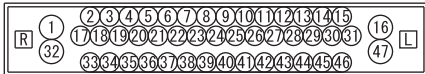

<VEHICLES WITH AUTOMATIC LIGHT>

(A-51)