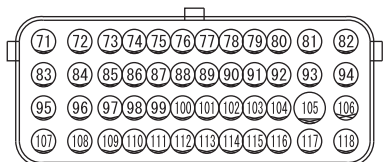

(C-128)

(C-301)

NOTES

IGNITION SYSTEM <TURBO>

1

2

(B-109)

WIRE COLOR CODE