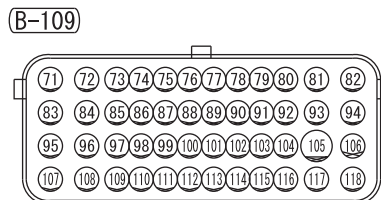

CRUISE CONTROL SYSTEM <NON-TURBO> (CONTINUED)

3