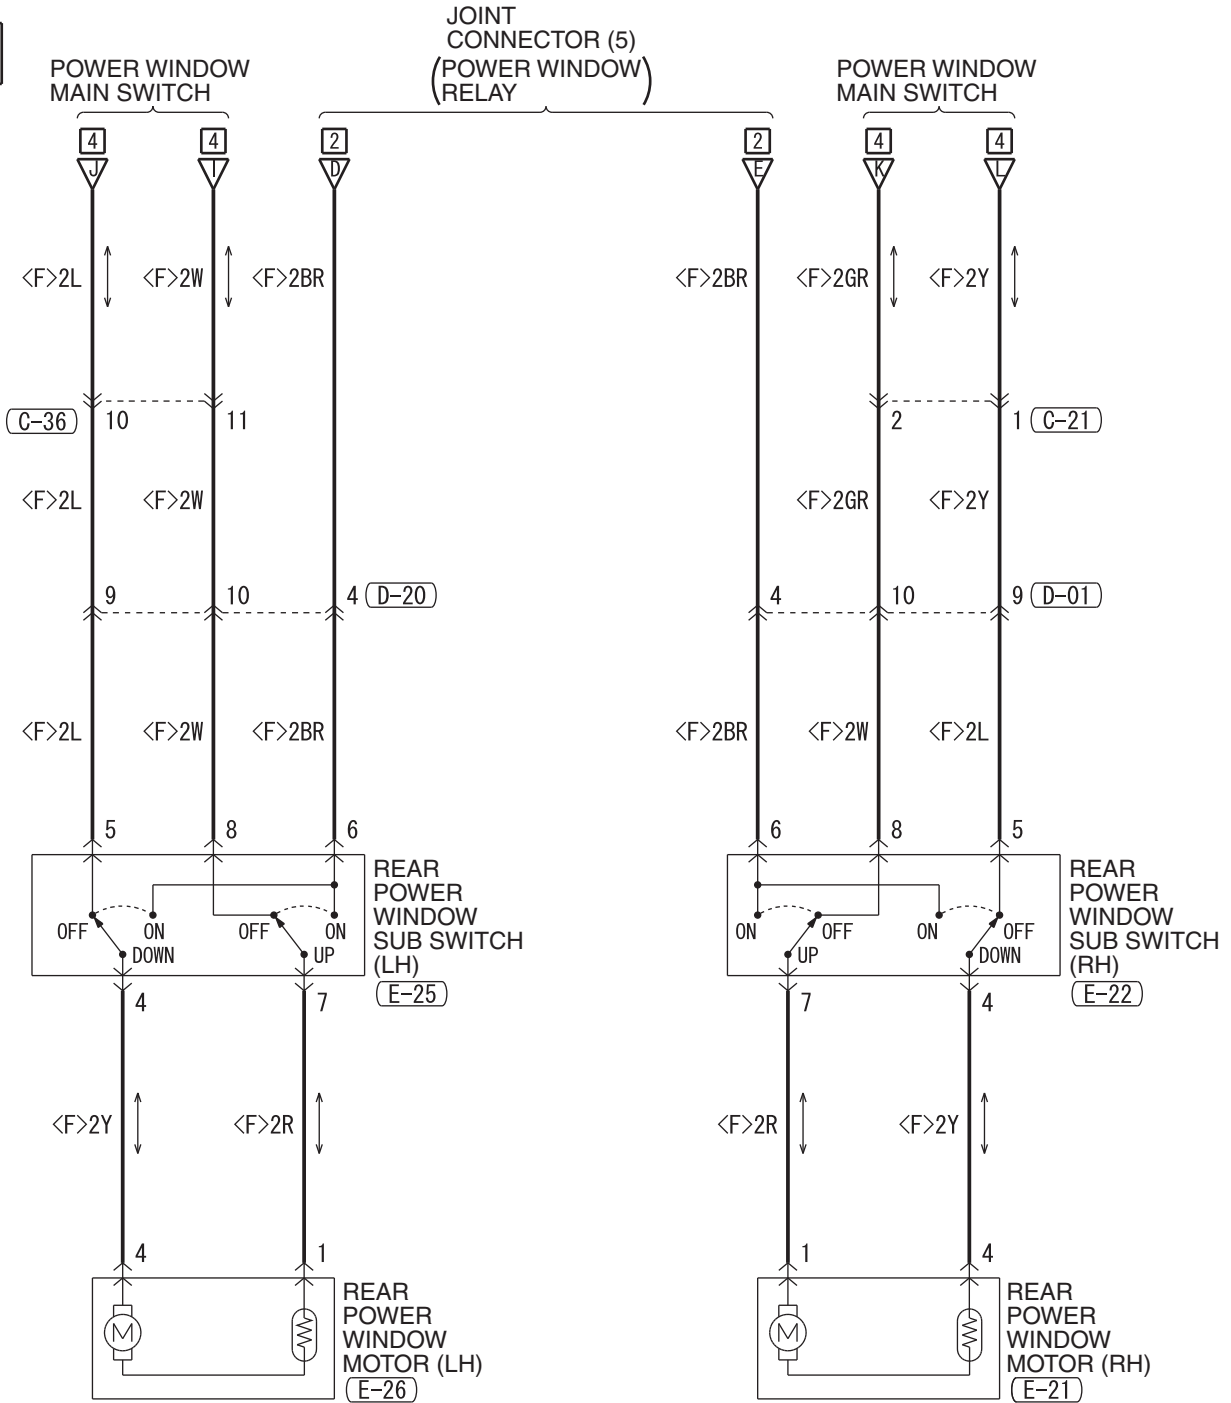

POWER WINDOWS (CONTINUED)

5