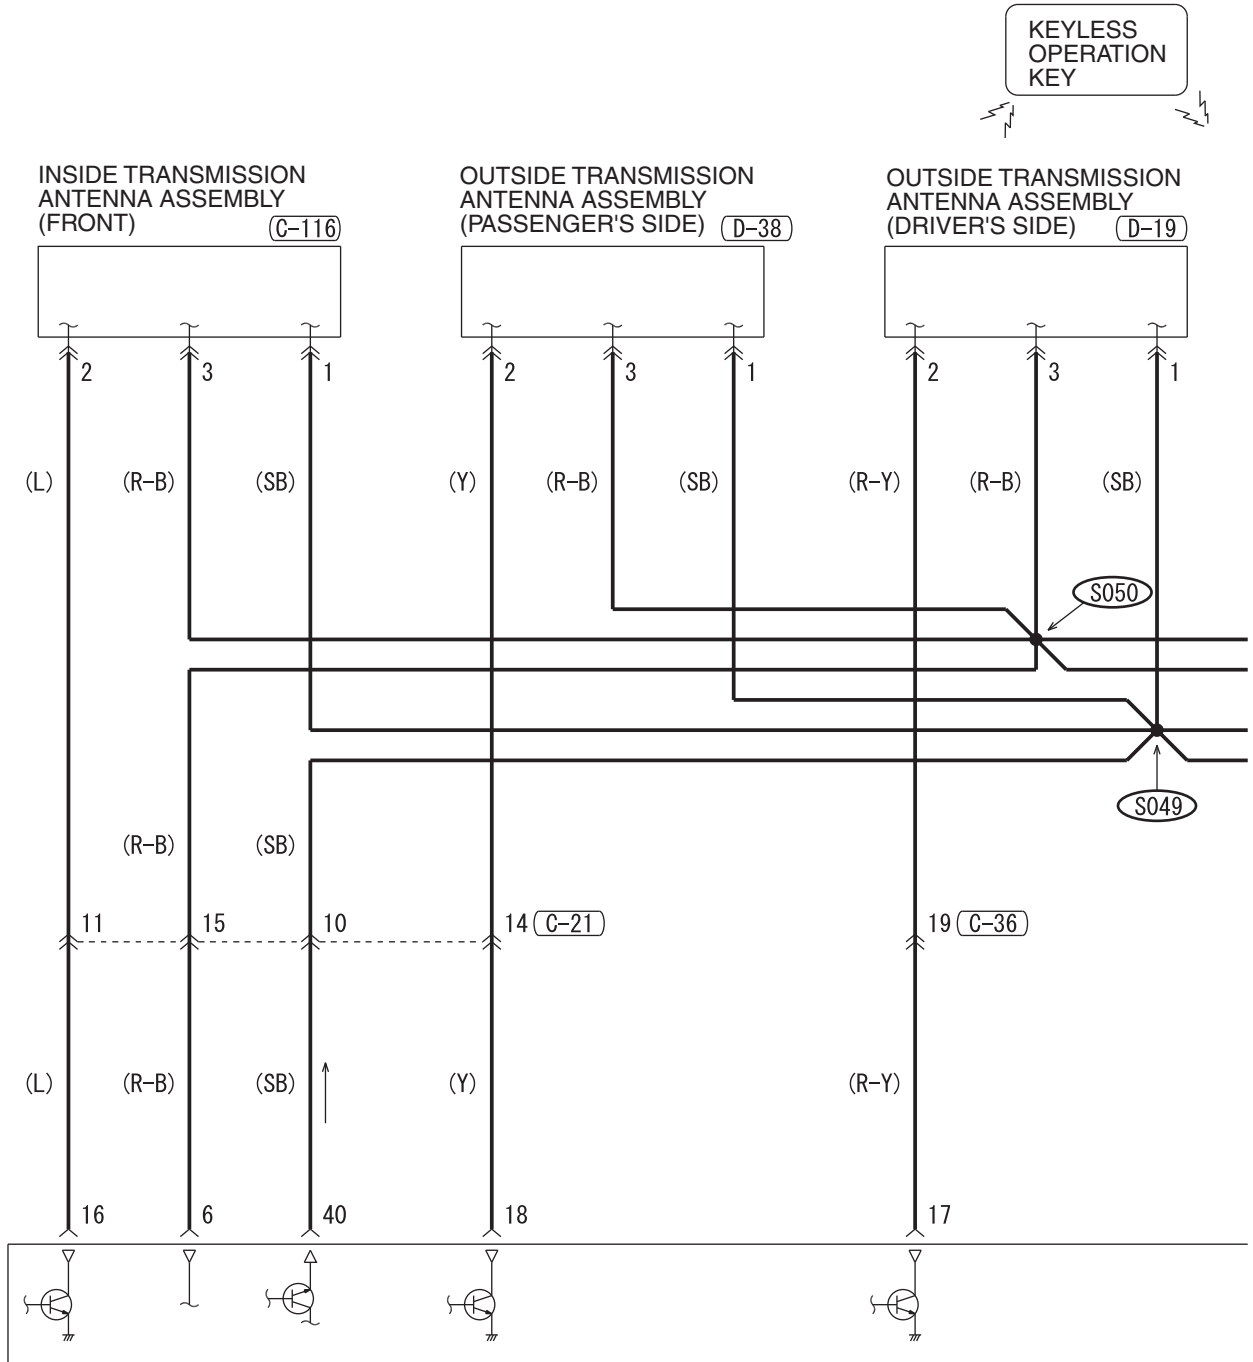

KEYLESS OPERATING SYSTEM (KOS) <NON-TURBO> (CONTINUED)

3