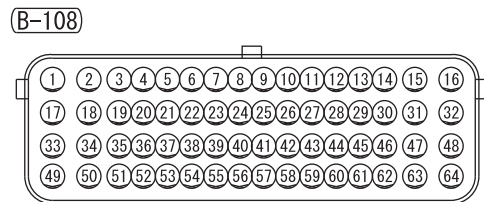

MFI SYSTEM <TURBO> (CONTINUED)