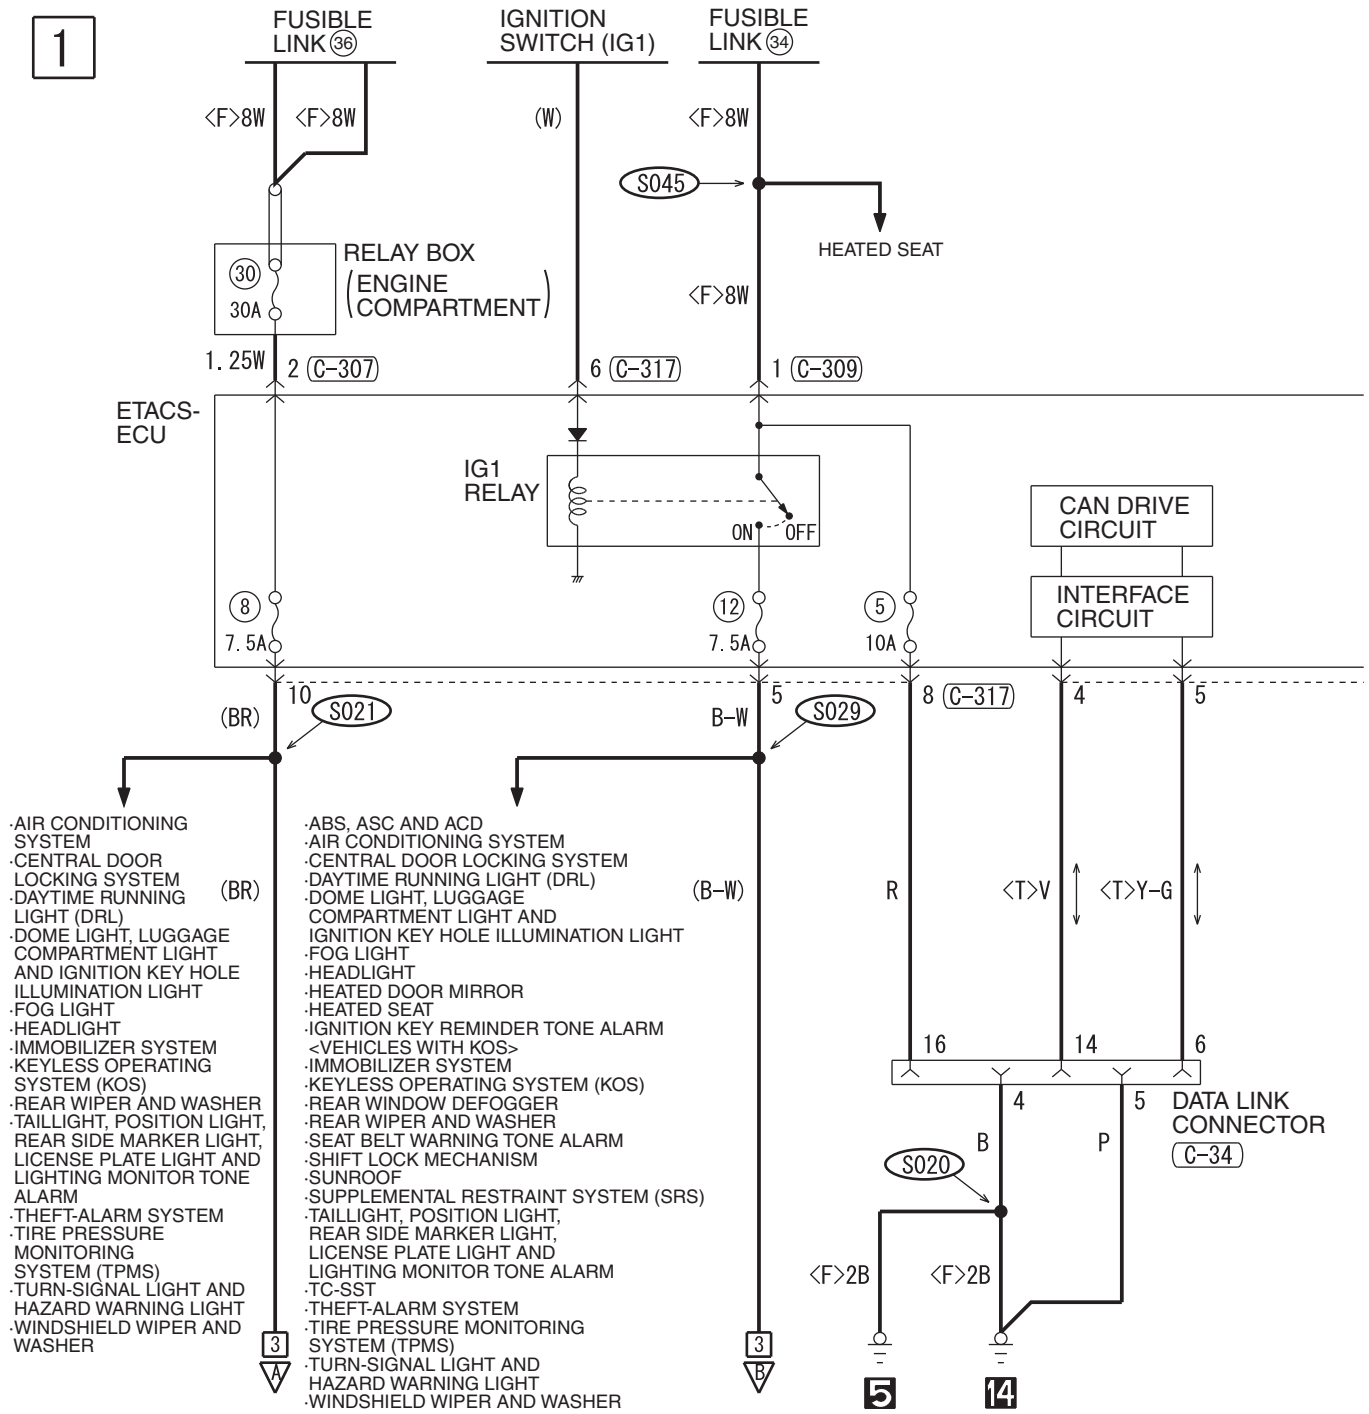

METER AND GAUGE <TURBO>

M1901003505074

- ·AIR CONDITIONING SYSTEM
- ·CENTRAL DOOR LOCKING SYSTEM
- ·DAYTIME RUNNING LIGHT (DRL)
- ·DOME LIGHT, LUGGAGE COMPARTMENT LIGHT AND IGNITION KEY HOLE ILLUMINATION LIGHT
- ·FOG LIGHT
- ·HEADLIGHT
- ·IMMOBILIZER SYSTEM
- ·KEYLESS OPERATING SYSTEM (KOS)
- ·REAR WIPER AND WASHER
- ·TAILLIGHT, POSITION LIGHT, REAR SIDE MARKER LIGHT, LICENSE PLATE LIGHT AND LIGHTING MONITOR TONE ALARM
- ·THEFT-ALARM SYSTEM
- ·TIRE PRESSURE MONITORING SYSTEM (TPMS)
- ·TURN-SIGNAL LIGHT AND HAZARD WARNING LIGHT
- ·WINDSHIELD WIPER AND WASHER

- ·ABS, ASC AND ACD
- ·AIR CONDITIONING SYSTEM
- ·CENTRAL DOOR LOCKING SYSTEM
- ·DAYTIME RUNNING LIGHT (DRL)
- ·DOME LIGHT, LUGGAGE COMPARTMENT LIGHT AND IGNITION KEY HOLE ILLUMINATION LIGHT
- ·FOG LIGHT
- ·HEADLIGHT
- ·HEATED DOOR MIRROR
- ·HEATED SEAT
- ·IGNITION KEY REMINDER TONE ALARM <VEHICLES WITH KOS>
- ·IMMOBILIZER SYSTEM
- ·KEYLESS OPERATING SYSTEM (KOS)
- ·REAR WINDOW DEFOGGER
- ·REAR WIPER AND WASHER
- ·SEAT BELT WARNING TONE ALARM
- ·SHIFT LOCK MECHANISM
- ·SUNROOF
- ·SUPPLEMENTAL RESTRAINT SYSTEM (SRS)
- ·TAILLIGHT, POSITION LIGHT, REAR SIDE MARKER LIGHT, LICENSE PLATE LIGHT AND LIGHTING MONITOR TONE ALARM
- ·TC-SST
- ·THEFT-ALARM SYSTEM
- ·TIRE PRESSURE MONITORING SYSTEM (TPMS)
- ·TURN-SIGNAL LIGHT AND HAZARD WARNING LIGHT
- ·WINDSHIELD WIPER AND WASHER