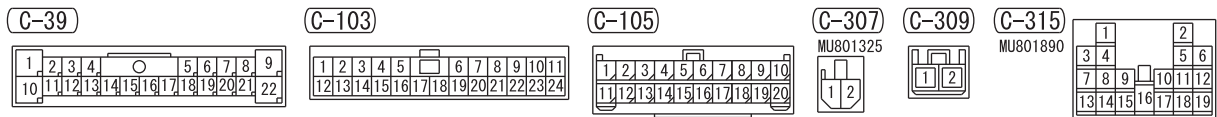

2

WIRE COLOR CODE
B: BLACK LG: LIGHT GREEN G: GREEN L: BLUE W: WHITE Y: YELLOW SB: SKY BLUE
BR: BROWN O: ORANGE GR: GRAY R: RED P: PINK V: VIOLET PU: PURPLE SI: SILVER