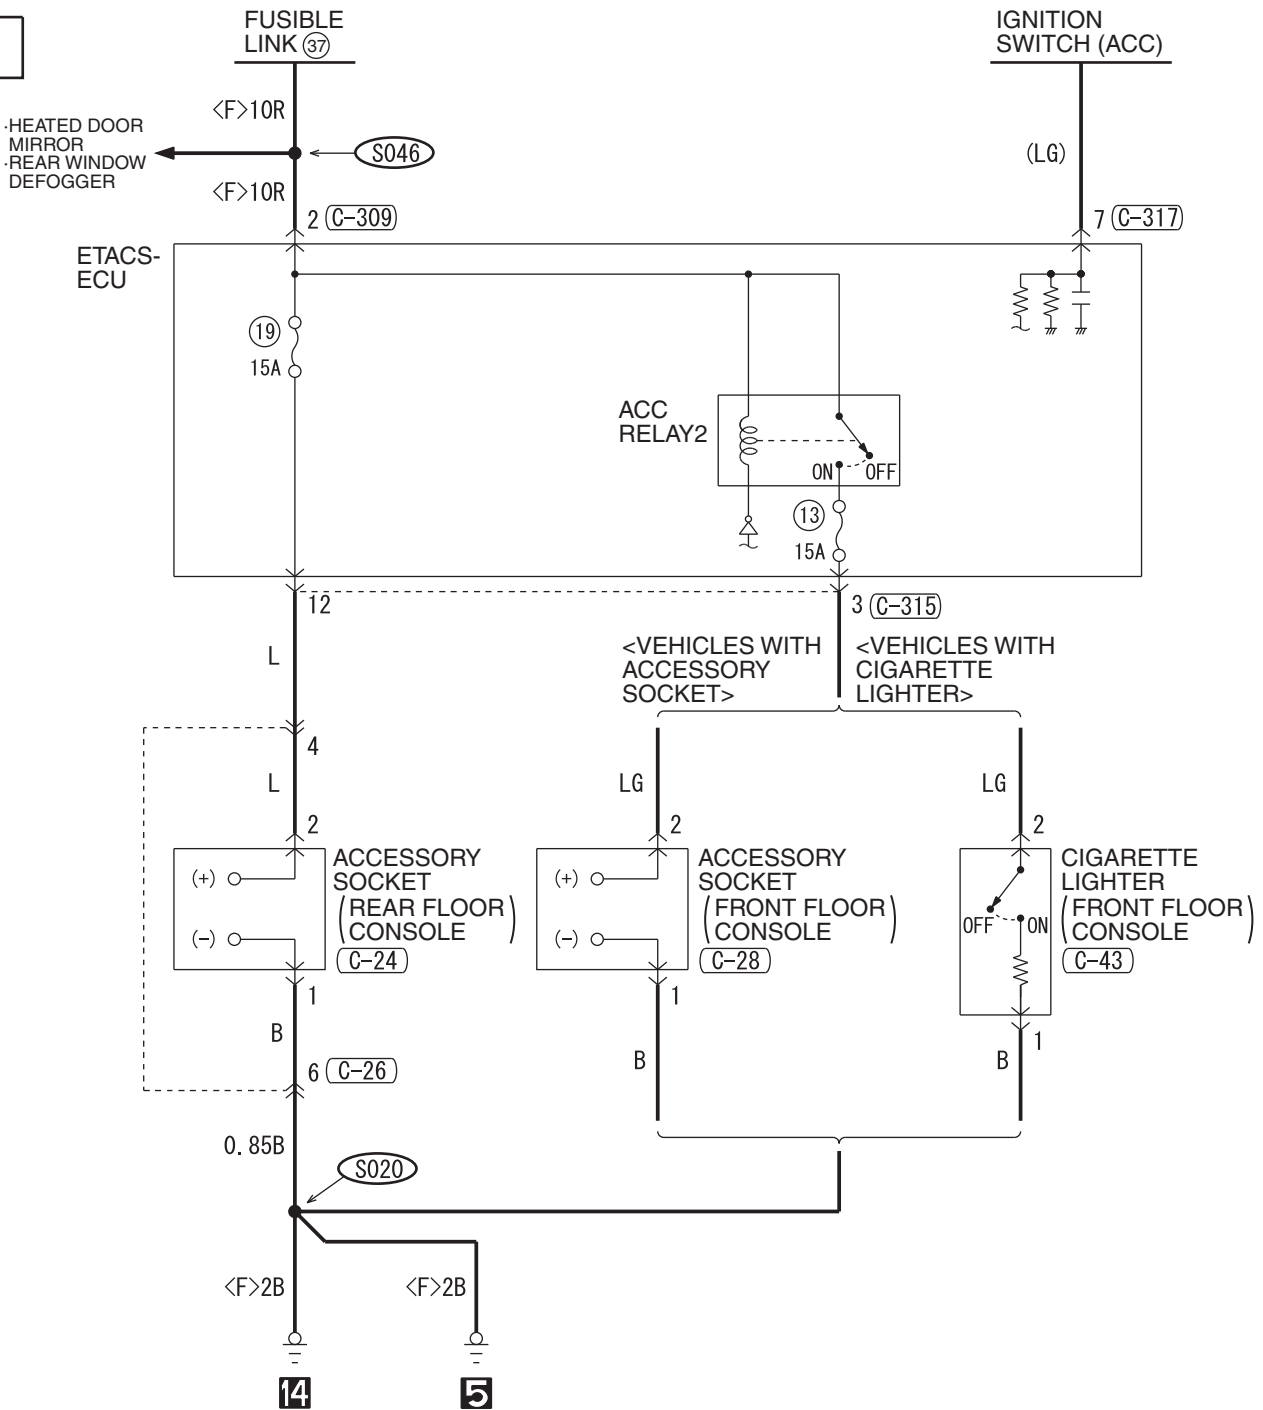

ACCESSORY SOCKET AND CIGARETTE LIGHTER

M1901030900178

1

WIRE COLOR CODE
B : BLACK LG : LIGHT GREEN G : GREEN L : BLUE W : WHITE Y : YELLOW SB : SKY BLUE
BR : BROWN O : ORANGE GR : GRAY R : RED P : PINK V : VIOLET PU : PURPLE SI : SILVER

H9S14M02AA