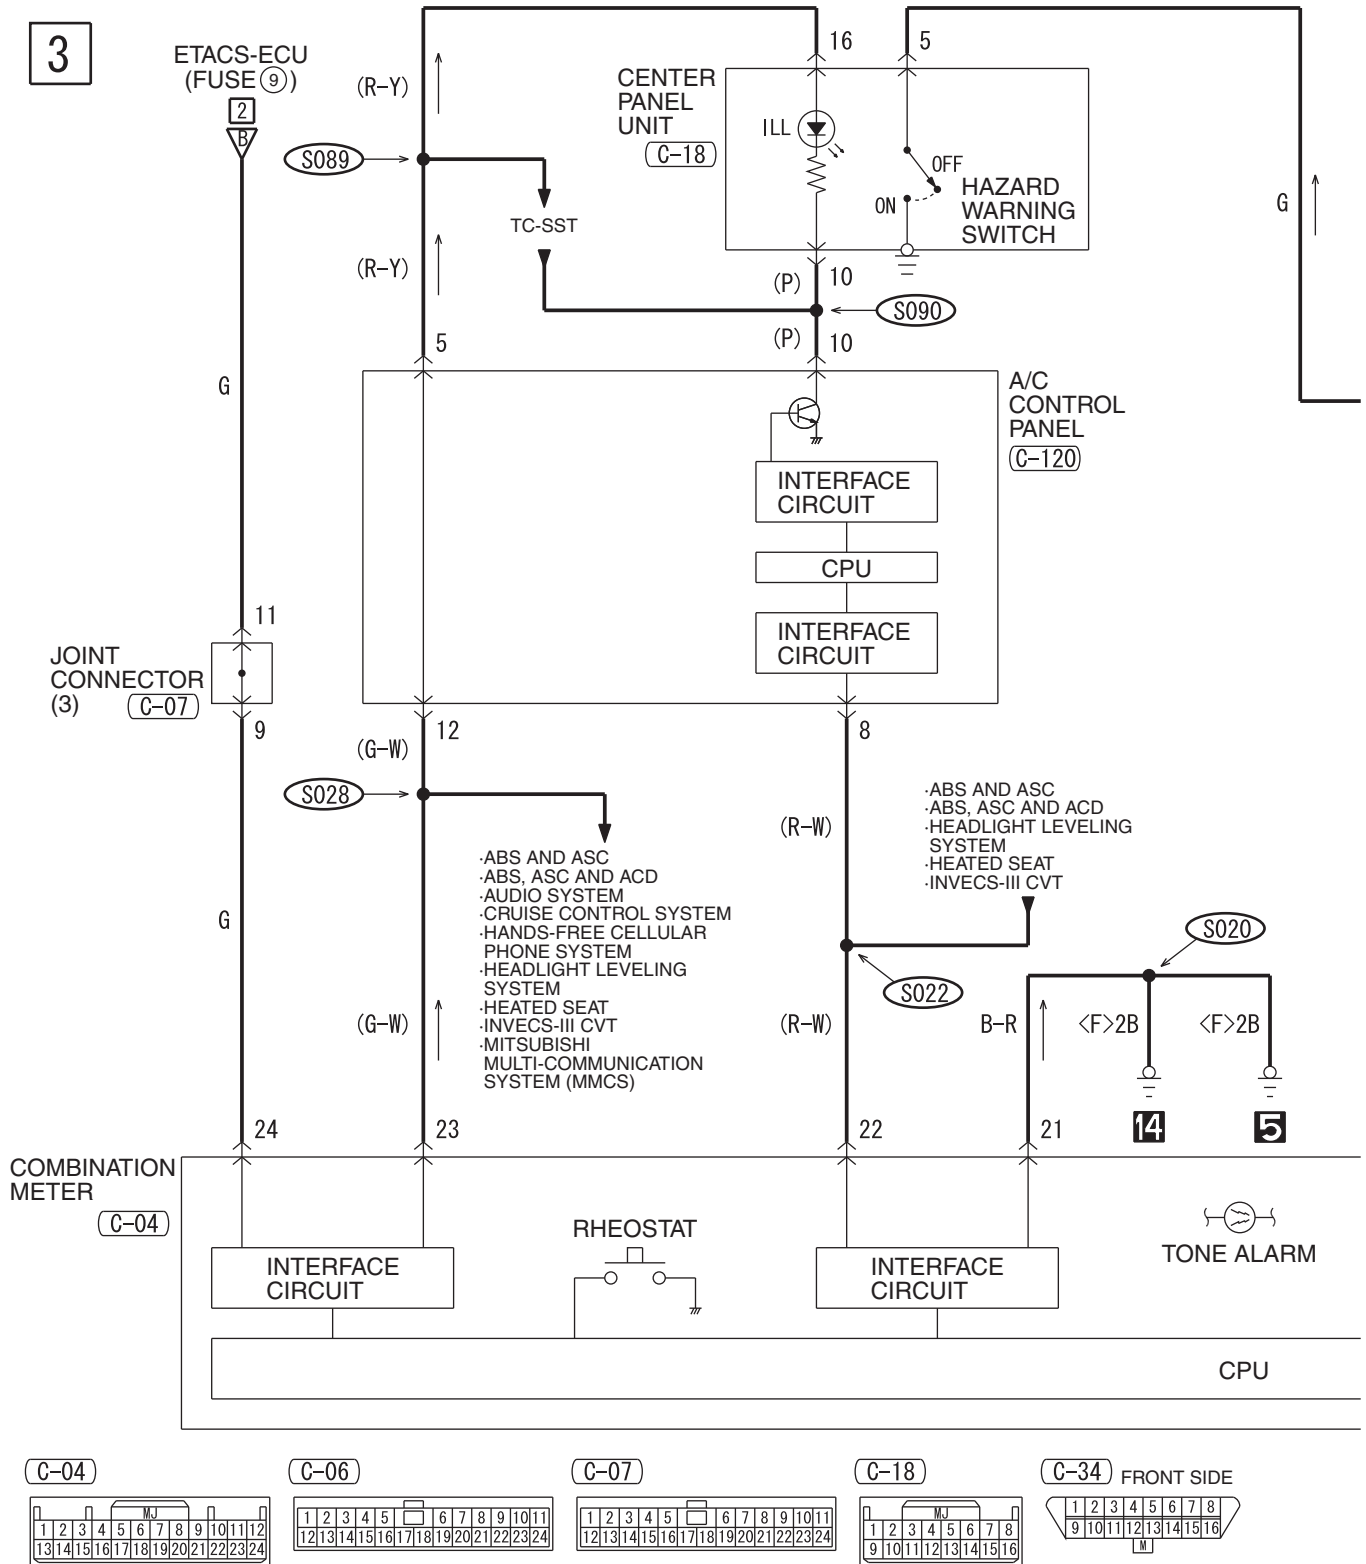

TURN-SIGNAL LIGHT AND HAZARD WARNING LIGHT (CONTINUED)