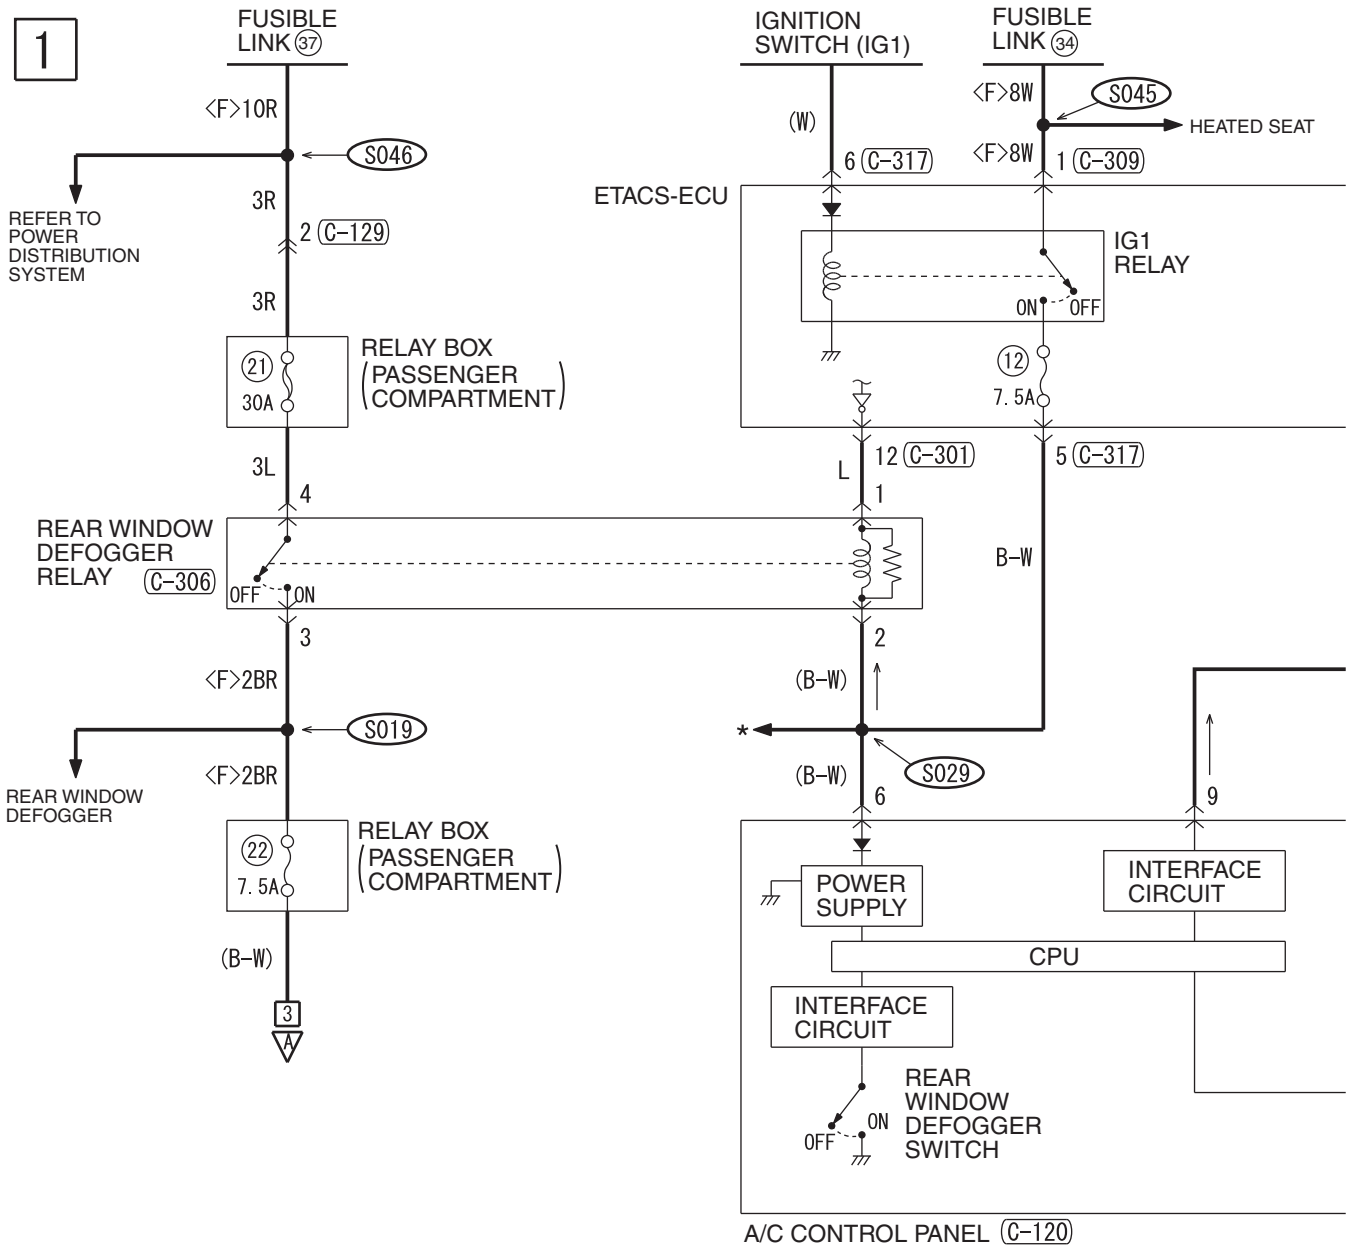

HAS13M04AB

HEATED DOOR MIRROR

M1901018300350

(C-06)

(C-20)

(C-120)

(C-129)

(C-301)