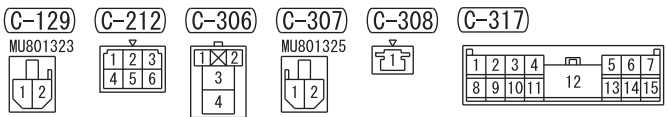

POWER DISTRIBUTION SYSTEM <VEHICLES WITH HALOGEN TYPE HEADLIGHT> (CONTINUED)