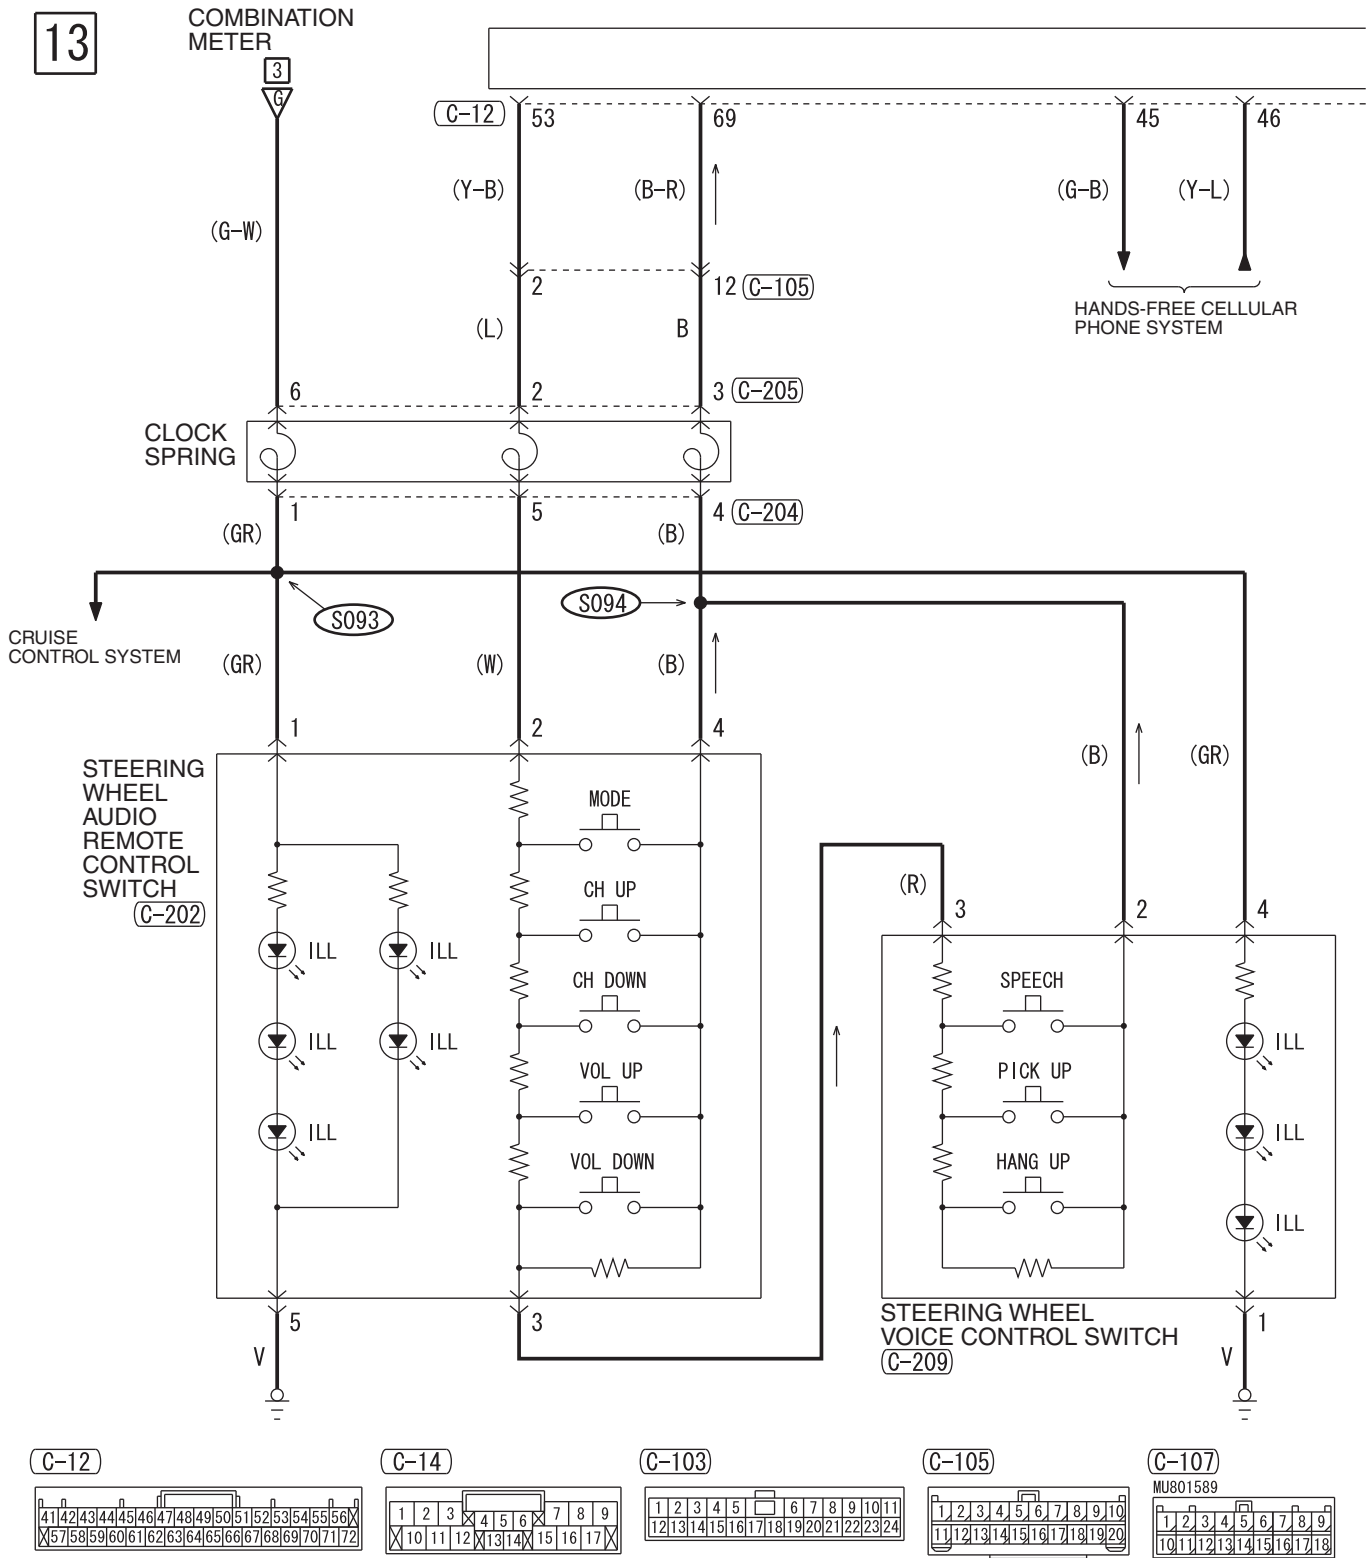

MITSUBISHI MULTI-COMMUNICATION SYSTEM (MMCS) <NON-TURBO> (CONTINUED)