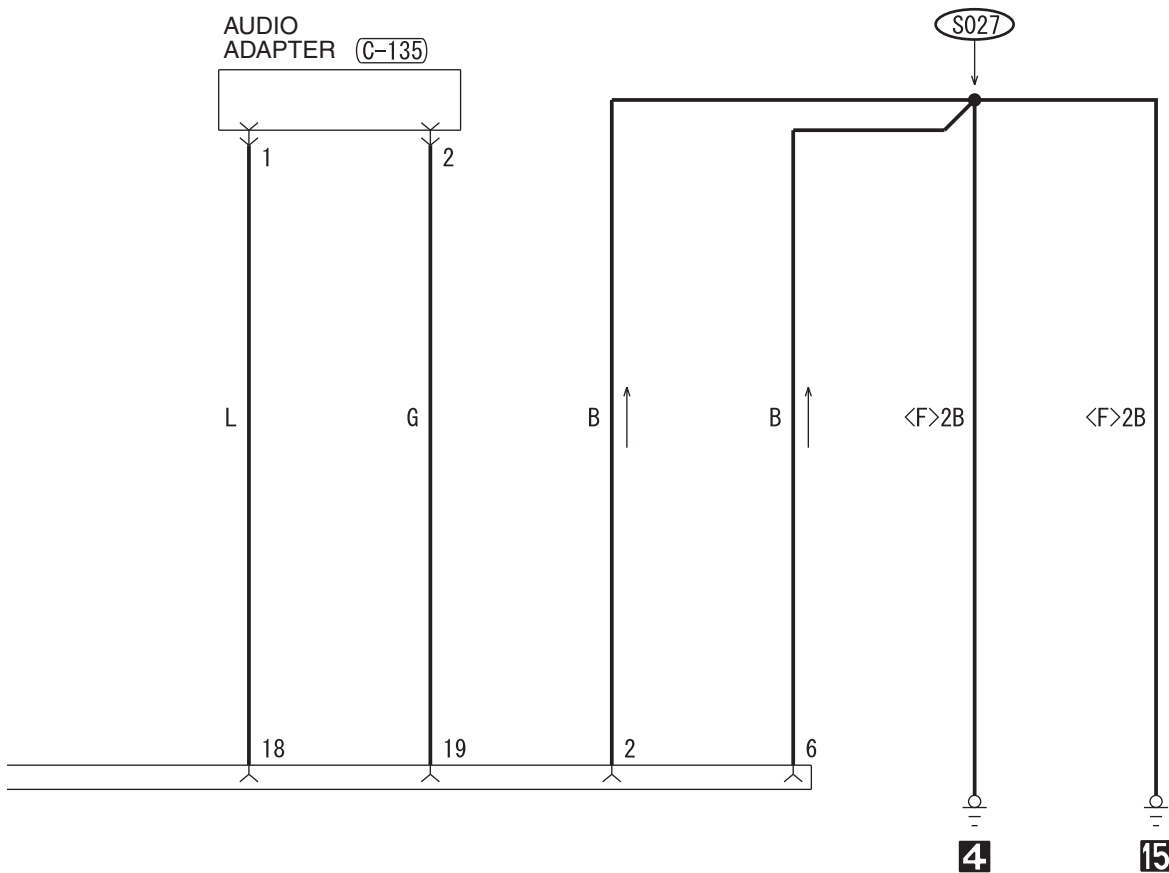

H9S14M05AB

SPARE CONNECTOR (FOR NAVIGATION SYSTEM) <NON-TURBO>

M1901025000652

H9S14M06AA

2

(C-38)

(C-39)

(C-103)