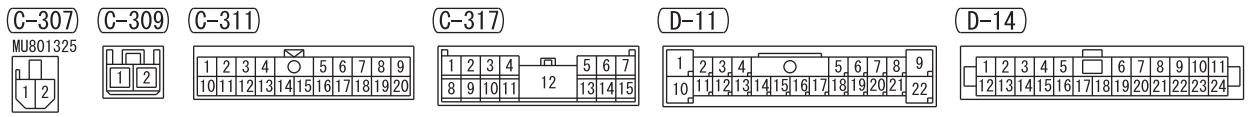

- ·HEATED SEAT
- ·IGNITION KEY REMINDER TONE ALARM
- ·<VEHICLES WITH KOS>
- ·IMMOBILIZER SYSTEM
- ·INVECS-III CVT
- ·KEYLESS OPERATING SYSTEM (KOS)
- ·METER AND GAUGE
- ·MFI SYSTEM
- ·REAR WINDOW DEFOGGER
- ·SEAT BELT WARNING TONE ALARM
- ·SHIFT LOCK MECHANISM
- ·SUNROOF
- ·SUPPLEMENTAL RESTRAINT SYSTEM (SRS)
- ·TC-SST
- ·THEFT-ALARM SYSTEM
- ·TIRE PRESSURE MONITORING SYSTEM (TPMS)

2

WIRE COLOR CODE
B : BLACK   LG : LIGHT GREEN   G : GREEN   L : BLUE   W : WHITE   Y : YELLOW   SB : SKY BLUE
BR : BROWN   O : ORANGE   GR : GRAY   R : RED   P : PINK   V : VIOLET   PU : PURPLE   SI : SILVER

HAS09M00AB