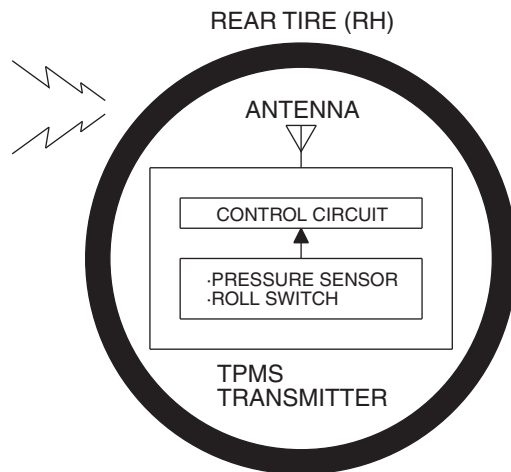

TIRE PRESSURE MONITORING (TPMS) <NON-TURBO> (CONTINUED)

5