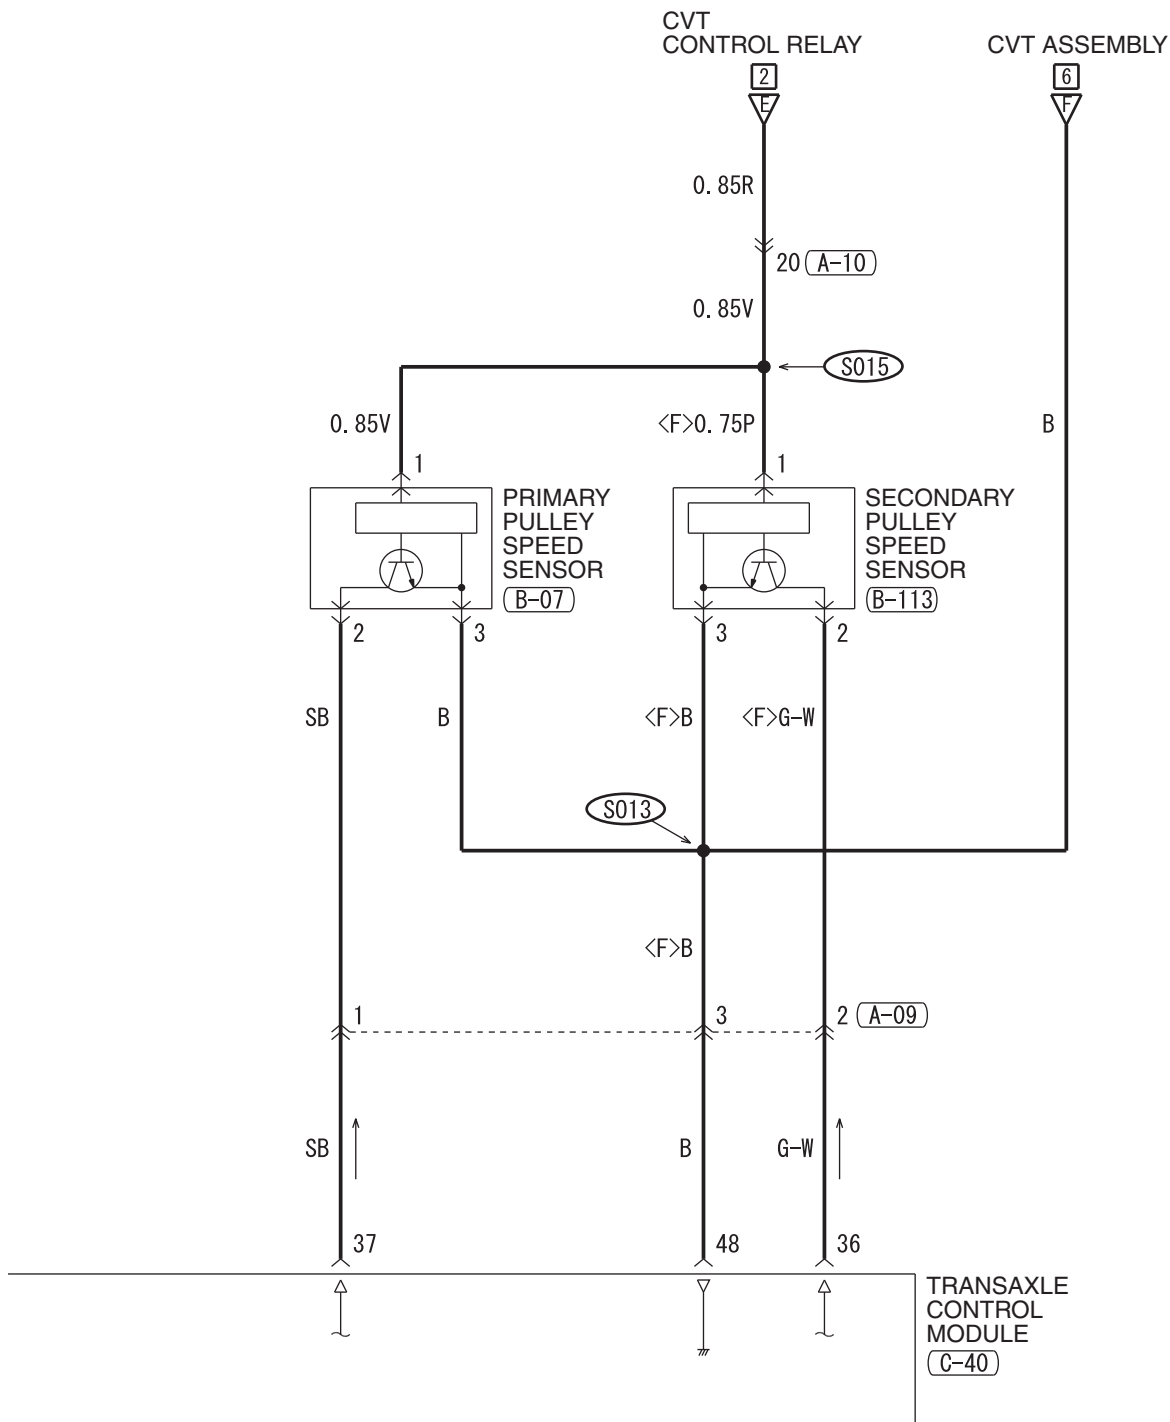

4

WIRE COLOR CODE

B : BLACK LG : LIGHT GREEN G : GREEN L : BLUE W : WHITE Y : YELLOW SB : SKY BLUE
BR : BROWN O : ORANGE GR : GRAY R : RED P : PINK V : VIOLET PU : PURPLE SI : SILVER

HAS07M02BB

TSB Revision