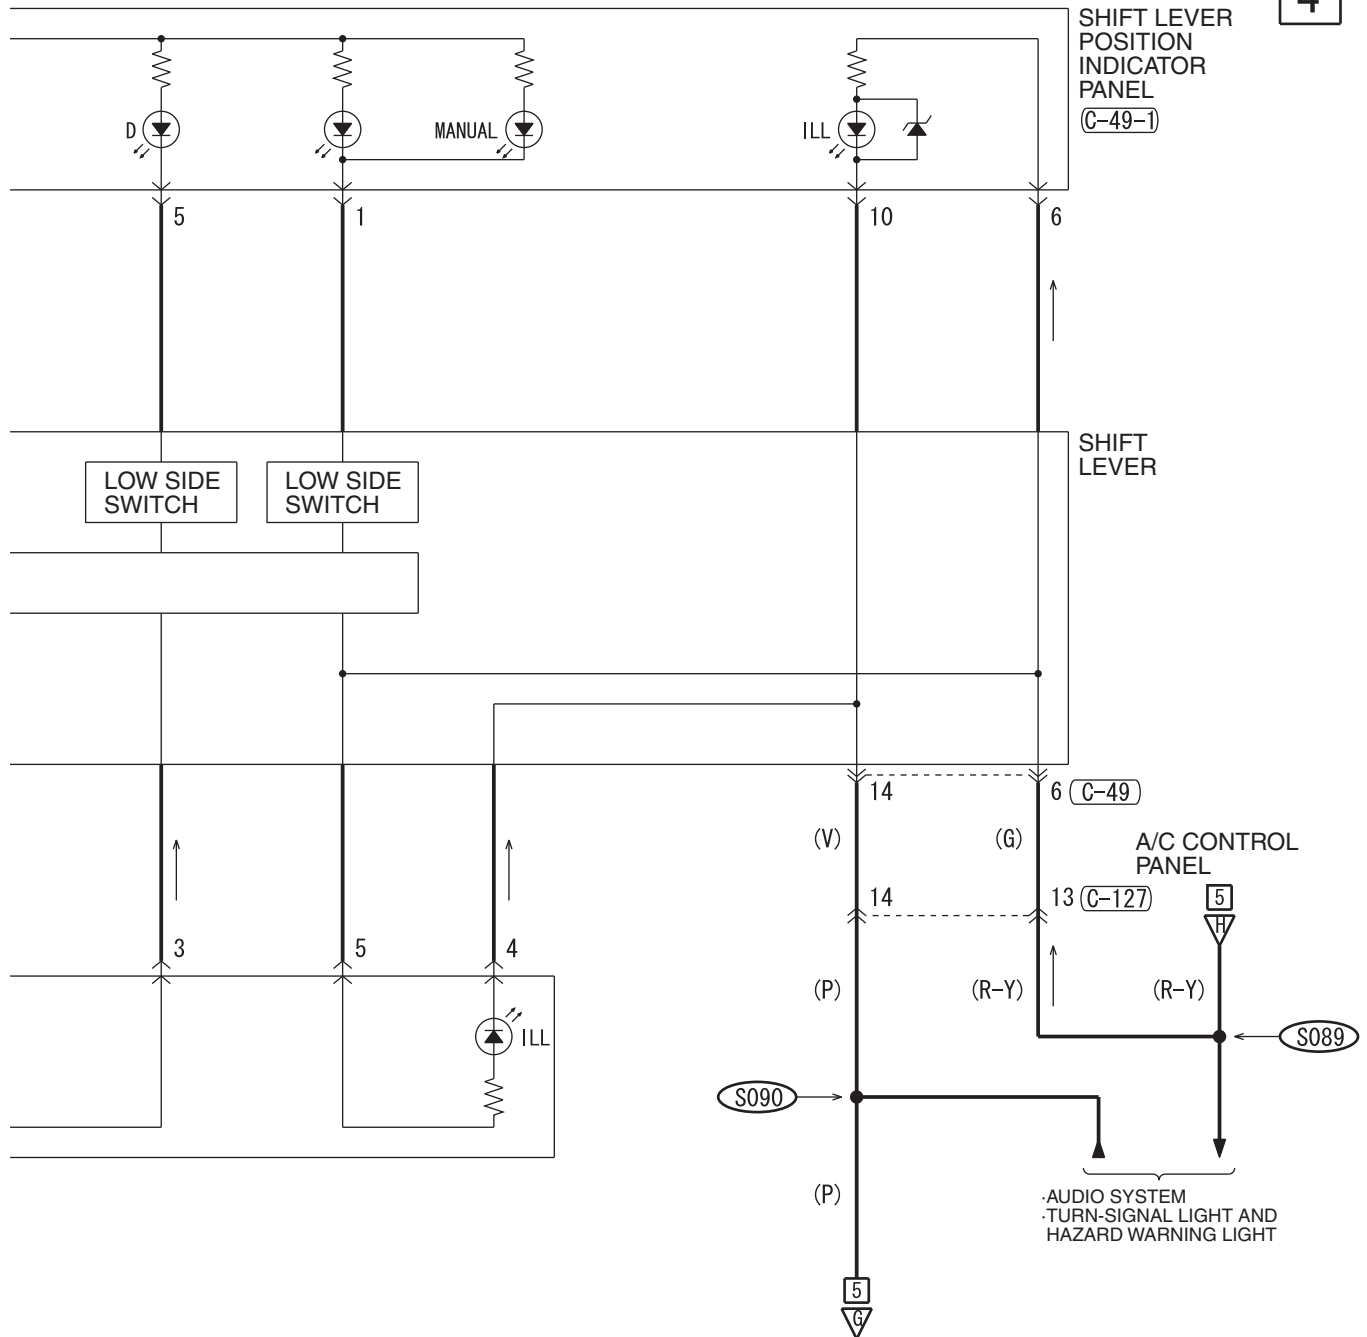

4

WIRE COLOR CODE
B:BLACK LG:LIGHT GREEN G:GREEN L:BLUE W:WHITE Y:YELLOW SB:SKY BLUE
BR:BROWN O:ORANGE GR:GRAY R:RED P:PINK V:VIOLET PU:PURPLE SI:SILVER

HAS07M03BB

TSB Revision