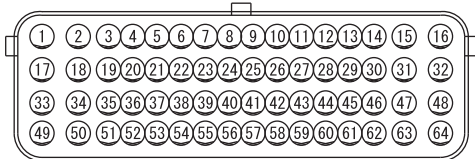

BRAKE WARNING LIGHT, FUEL WARNING LIGHT AND OIL PRESSURE WARNING LIGHT <NON-TURBO>

M1901020000431