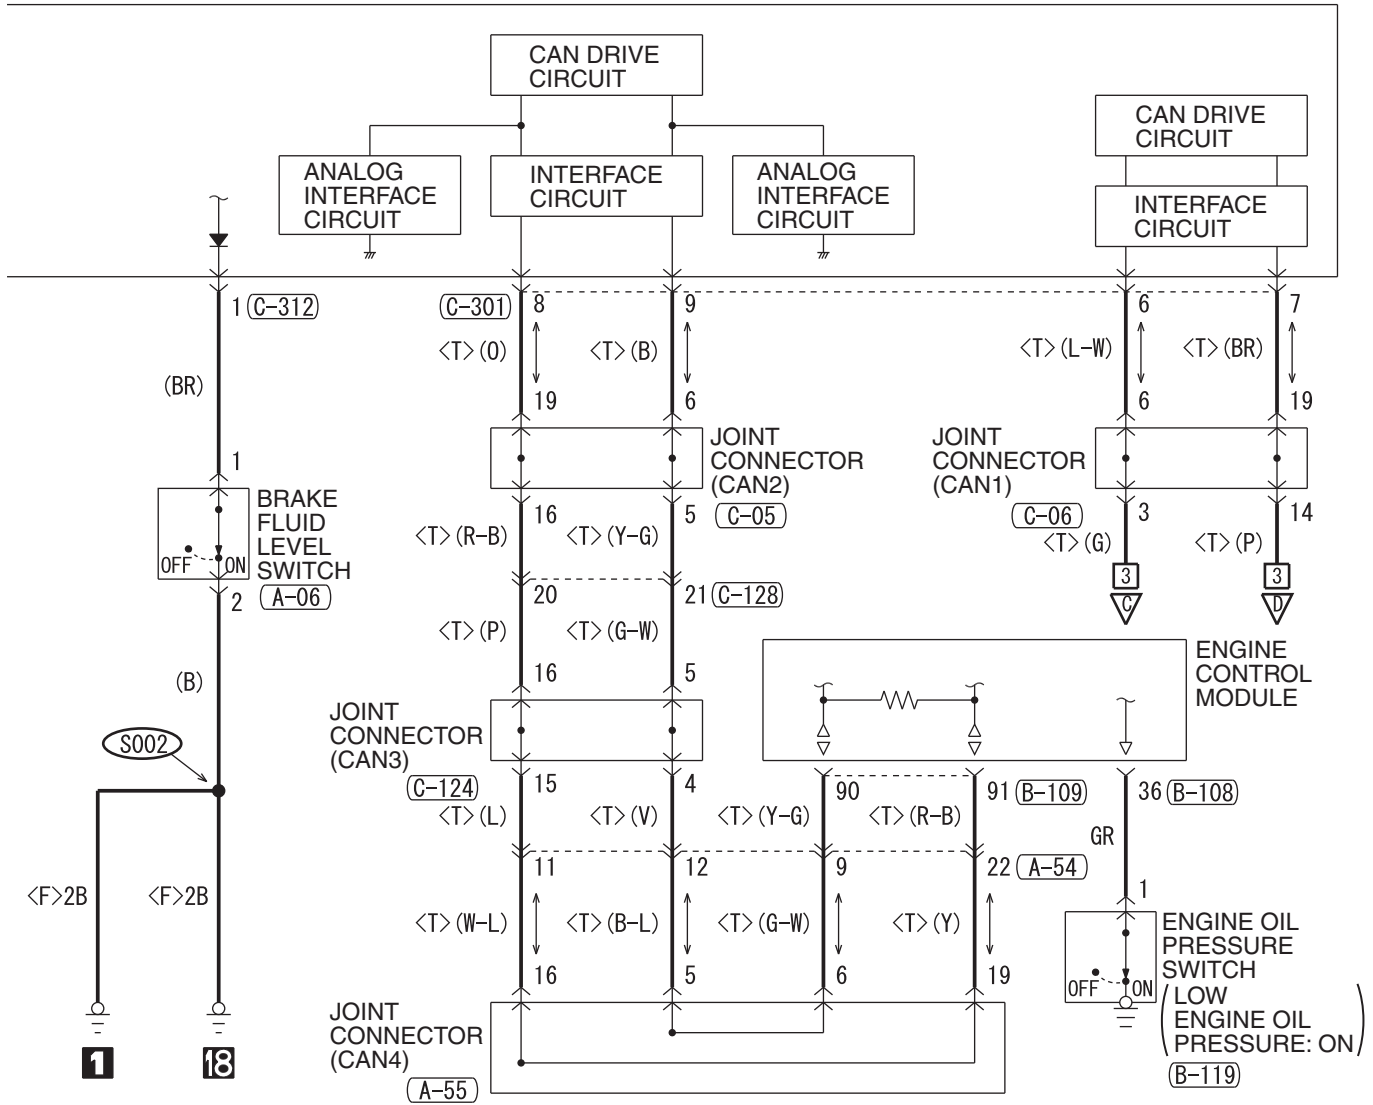

- ·TAILLIGHT, POSITION LIGHT, REAR SIDE MARKER LIGHT, LICENSE PLATE LIGHT AND LIGHTING MONITOR TONE ALARM
- ·THEFT-ALARM SYSTEM
- ·TIRE PRESSURE MONITORING SYSTEM (TPMS)
- ·TURN-SIGNAL LIGHT AND HAZARD WARNING LIGHT
- ·WINDSHIELD WIPER AND WASHER

1. *2 : ·ABS, ASC AND ACD
2. ·AIR CONDITIONING SYSTEM
   - ·CENTRAL DOOR LOCKING SYSTEM
   - ·DAYTIME RUNNING LIGHT (DRL)
   - ·DOME LIGHT, LUGGAGE COMPARTMENT LIGHT AND IGNITION KEY HOLE ILLUMINATION LIGHT
   - ·FOG LIGHT
   - ·HEADLIGHT
   - ·HEATED DOOR MIRROR
   - ·HEATED SEAT
   - ·IGNITION KEY REMINDER TONE ALARM <VEHICLES WITH KOS>
   - ·IMMOBILIZER SYSTEM
   - ·KEYLESS OPERATING SYSTEM (KOS)
   - ·REAR WINDOW DEFOGGER
   - ·REAR WIPER AND WASHER
   - ·SEAT BELT WARNING TONE ALARM

- ·SHIFT LOCK MECHANISM
- ·SUNROOF
- ·SUPPLEMENTAL RESTRAINT SYSTEM (SRS)
- ·TAILLIGHT, POSITION LIGHT, REAR SIDE MARKER LIGHT, LICENSE PLATE LIGHT AND LIGHTING MONITOR TONE ALARM
- ·TC-SST
- ·THEFT-ALARM SYSTEM
- ·TIRE PRESSURE MONITORING SYSTEM (TPMS)
- ·TURN-SIGNAL LIGHT AND HAZARD WARNING LIGHT
- ·WINDSHIELD WIPER AND WASHER

2

ETACS-ECU