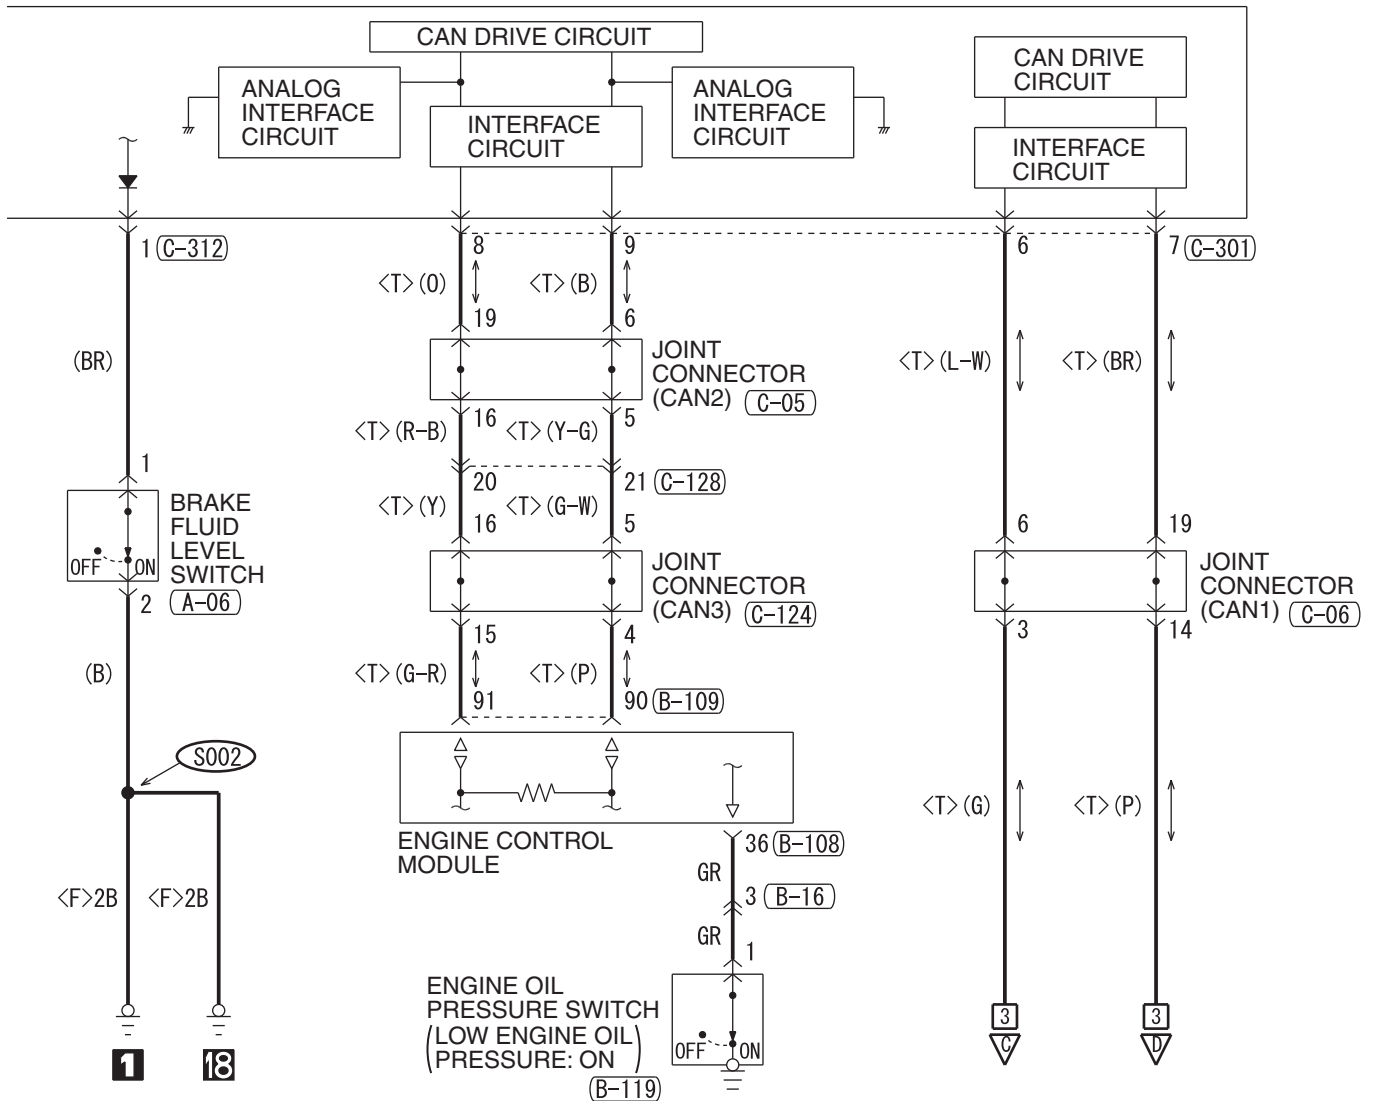

- ·TAILLIGHT, POSITION LIGHT, REAR SIDE MARKER LIGHT, LICENSE PLATE LIGHT AND LIGHTING MONITOR TONE ALARM
- ·THEFT-ALARM SYSTEM
- ·TIRE PRESSURE MONITORING SYSTEM (TPMS)
- ·TURN-SIGNAL LIGHT AND HAZARD WARNING LIGHT
- ·WINDSHIELD WIPER AND WASHER

1. *2: -ABS AND ASC
2. ·AIR CONDITIONING SYSTEM
   - ·CENTRAL DOOR LOCKING SYSTEM
   - ·DAYTIME RUNNING LIGHT (DRL)
   - ·DOME LIGHT, LUGGAGE COMPARTMENT LIGHT AND IGNITION KEY HOLE ILLUMINATION LIGHT
   - ·FOG LIGHT
   - ·HEADLIGHT
   - ·HEATED DOOR MIRROR
   - ·HEATED SEAT
   - ·IGNITION KEY REMINDER TONE ALARM <VEHICLES WITH KOS>
   - ·IMMOBILIZER SYSTEM
   - ·INVECS-III CVT

- ·KEYLESS OPERATING SYSTEM (KOS)
- ·REAR WINDOW DEFOGGER
- ·REAR WIPER AND WASHER
- ·SEAT BELT WARNING TONE ALARM
- ·SHIFT LOCK MECHANISM
- ·SUNROOF
- ·SUPPLEMENTAL RESTRAINT SYSTEM (SRS)
- ·TAILLIGHT, POSITION LIGHT, REAR SIDE MARKER LIGHT, LICENSE PLATE LIGHT AND LIGHTING MONITOR TONE ALARM
- ·THEFT-ALARM SYSTEM
- ·TIRE PRESSURE MONITORING SYSTEM (TPMS)
- ·TURN-SIGNAL LIGHT AND HAZARD WARNING LIGHT
- ·WINDSHIELD WIPER AND WASHER

2