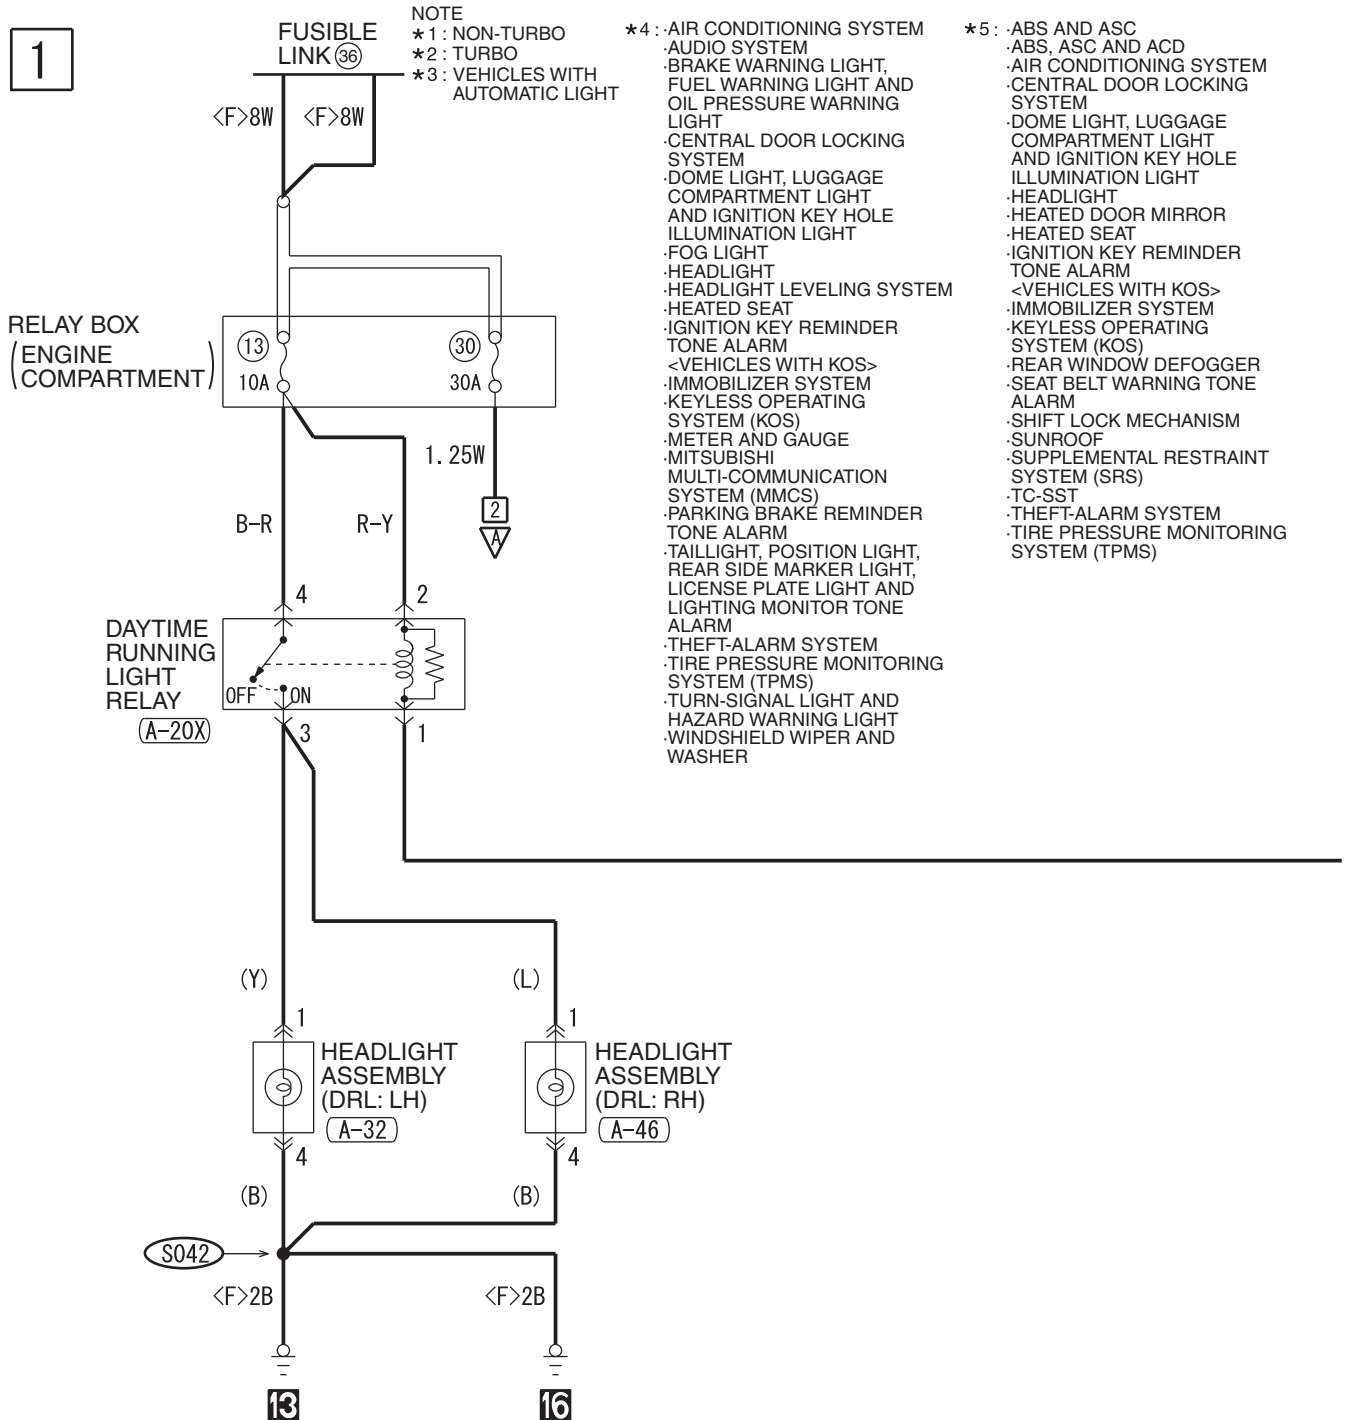

DAYTIME RUNNING LIGHT (DRL) <DISCHARGE TYPE HEADLIGHT>

M1901030700549

1

NOTE
*1: NON-TURBO
*2: TURBO
*3: VEHICLES WITH AUTOMATIC LIGHT

1. *4:
2. ·AIR CONDITIONING SYSTEM
   - ·AUDIO SYSTEM
   - ·BRAKE WARNING LIGHT, FUEL WARNING LIGHT AND OIL PRESSURE WARNING LIGHT
   - ·CENTRAL DOOR LOCKING SYSTEM
   - ·DOME LIGHT, LUGGAGE COMPARTMENT LIGHT AND IGNITION KEY HOLE ILLUMINATION LIGHT
   - ·FOG LIGHT
   - ·HEADLIGHT LEVELING SYSTEM
   - ·HEATED SEAT
   - ·IGNITION KEY REMINDER TONE ALARM
   - ·VEHICLES WITH KOS
   - ·IMMOBILIZER SYSTEM
   - ·KEYLESS OPERATING SYSTEM (KOS)
   - ·METER AND GAUGE
   - ·MITSUBISHI MULTI-COMMUNICATION SYSTEM (MMCS)
   - ·PARKING BRAKE REMINDER TONE ALARM
   - ·TAILLIGHT, POSITION LIGHT, REAR SIDE MARKER LIGHT, LICENSE PLATE LIGHT AND LIGHTING MONITOR TONE ALARM
   - ·THEFT-ALARM SYSTEM
   - ·TIRE PRESSURE MONITORING SYSTEM (TPMS)
   - ·TURN-SIGNAL LIGHT AND HAZARD WARNING LIGHT
   - ·WINDSHIELD WIPER AND WASHER

1. *5:
2. ·ABS AND ASC
   - ·ABS, ASC AND ACD
   - ·AIR CONDITIONING SYSTEM
   - ·CENTRAL DOOR LOCKING SYSTEM
   - ·DOME LIGHT, LUGGAGE COMPARTMENT LIGHT AND IGNITION KEY HOLE ILLUMINATION LIGHT
   - ·HEADLIGHT
   - ·HEATED DOOR MIRROR
   - ·HEATED SEAT
   - ·IGNITION KEY REMINDER TONE ALARM
   - ·VEHICLES WITH KOS
   - ·IMMOBILIZER SYSTEM
   - ·KEYLESS OPERATING SYSTEM (KOS)
   - ·REAR WINDOW DEFOGGER
   - ·SEAT BELT WARNING TONE ALARM
   - ·SHIFT LOCK MECHANISM
   - ·SUNROOF
   - ·SUPPLEMENTAL RESTRAINT SYSTEM (SRS)
   - ·TC-SST
   - ·THEFT-ALARM SYSTEM
   - ·TIRE PRESSURE MONITORING SYSTEM (TPMS)