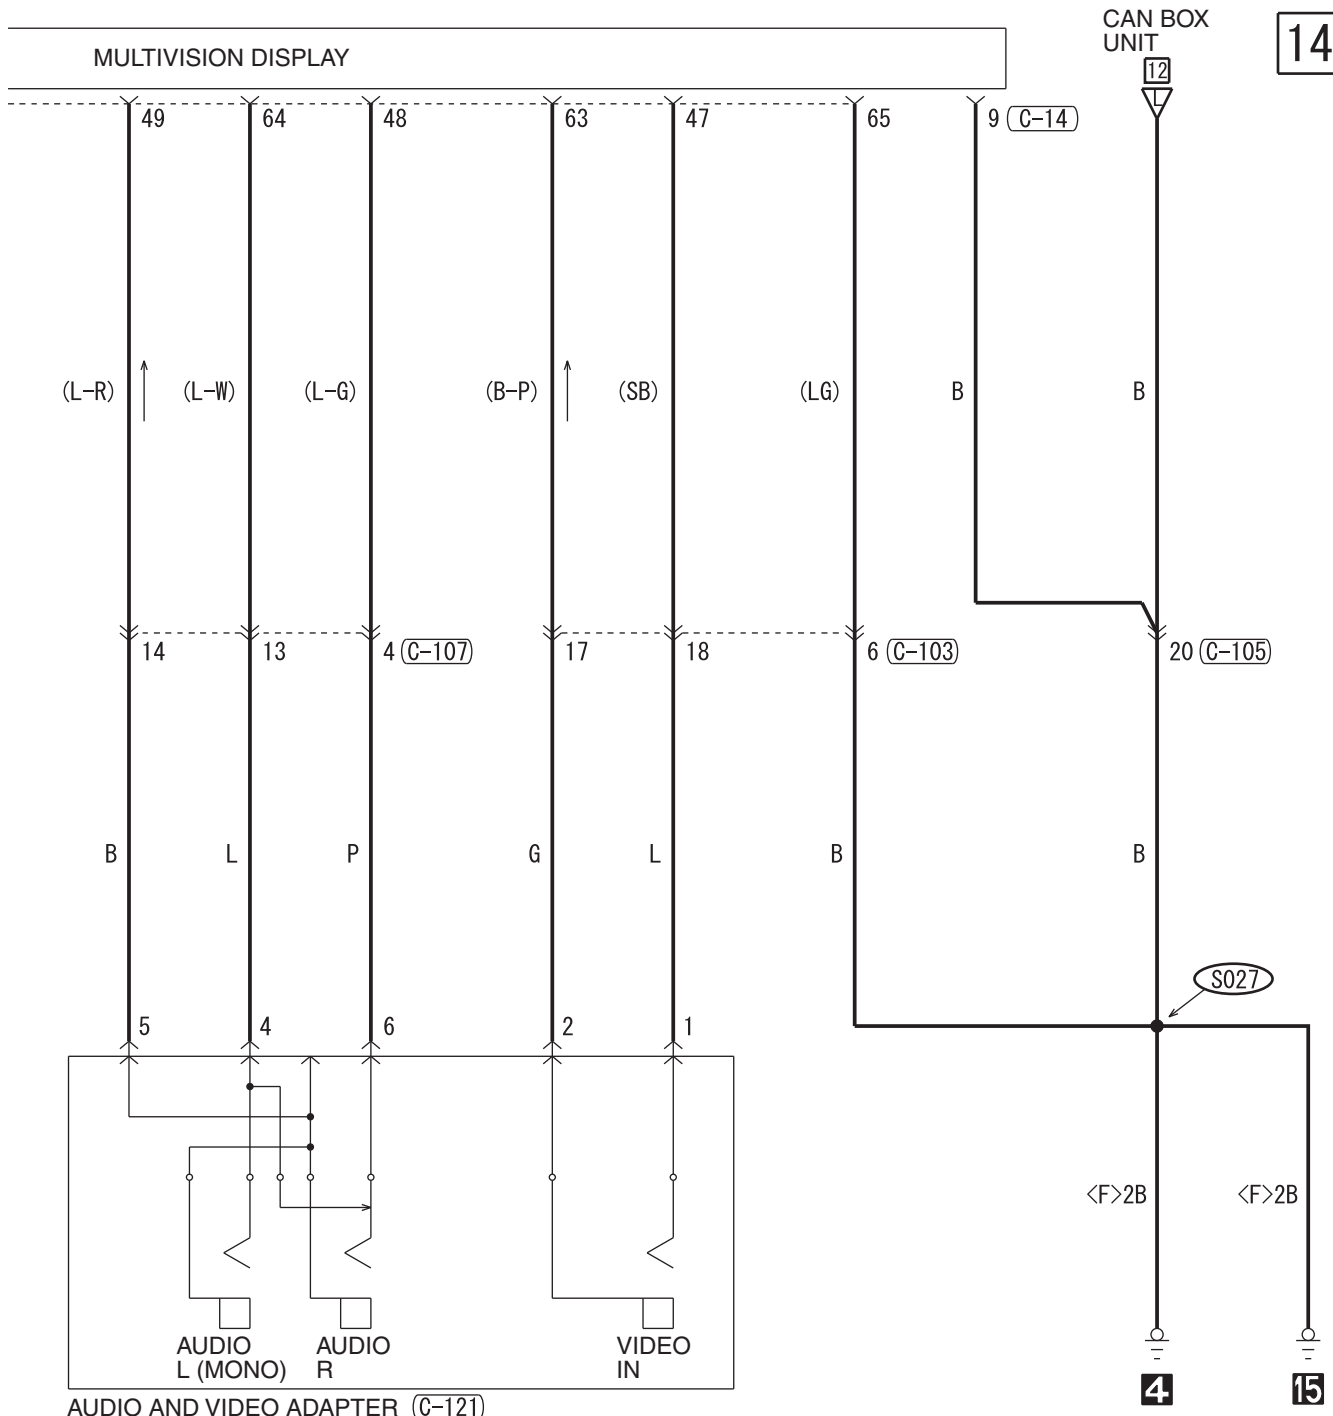

14

WIRE COLOR CODE
B: BLACK LG: LIGHT GREEN G: GREEN L: BLUE W: WHITE Y: YELLOW SB: SKY BLUE
BR: BROWN O: ORANGE GR: GRAY R: RED P: PINK V: VIOLET PU: PURPLE SI: SILVER

HAS14M01GB

TSB Revision