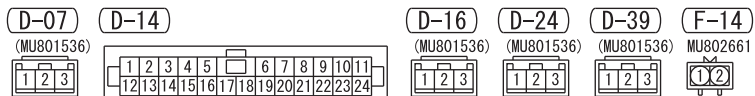

WIRE COLOR CODE
B : BLACK LG : LIGHT GREEN G : GREEN L : BLUE W : WHITE Y : YELLOW SB : SKY BLUE
BR : BROWN O : ORANGE GR : GRAY R : RED P : PINK V : VIOLET PU : PURPLE SI : SILVER

HAS11M02EB