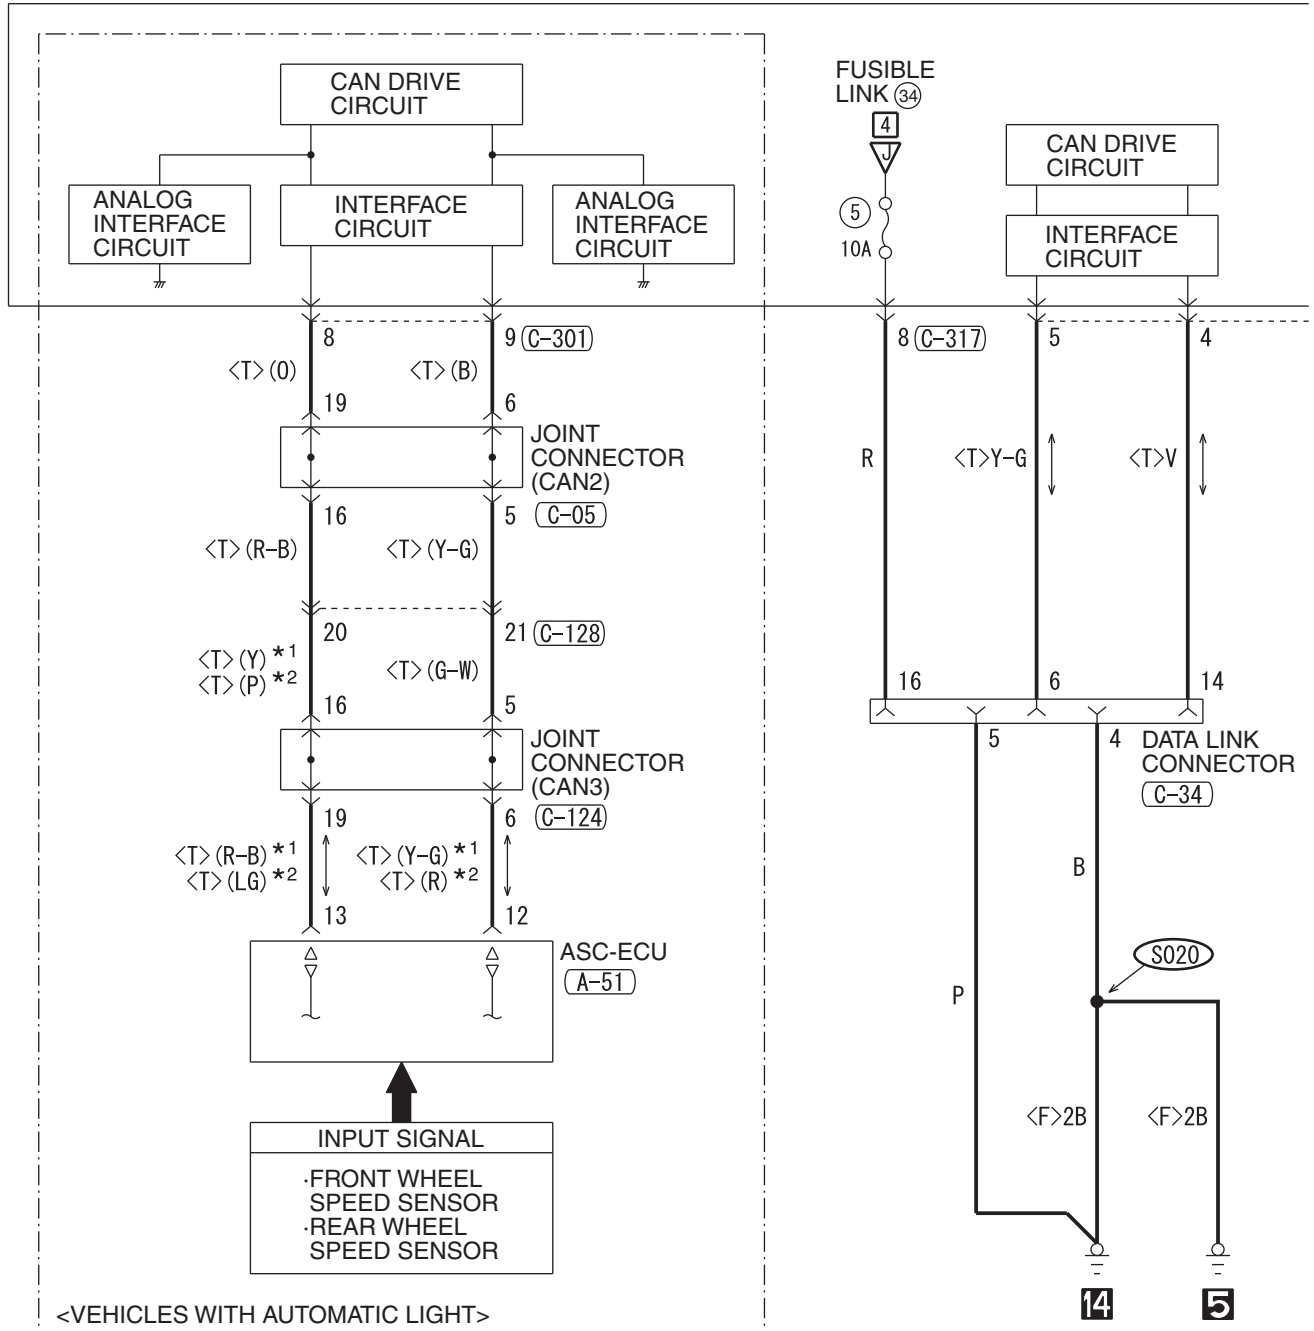

HEADLIGHT <DISCHARGE TYPE> (CONTINUED)

5

<VEHICLES WITH AUTOMATIC LIGHT>

(A-51)

(C-04)

(C-05)

(C-06)