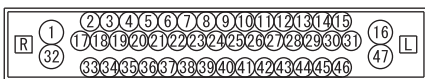

WINDSHIELD WIPER AND WASHER (CONTINUED)