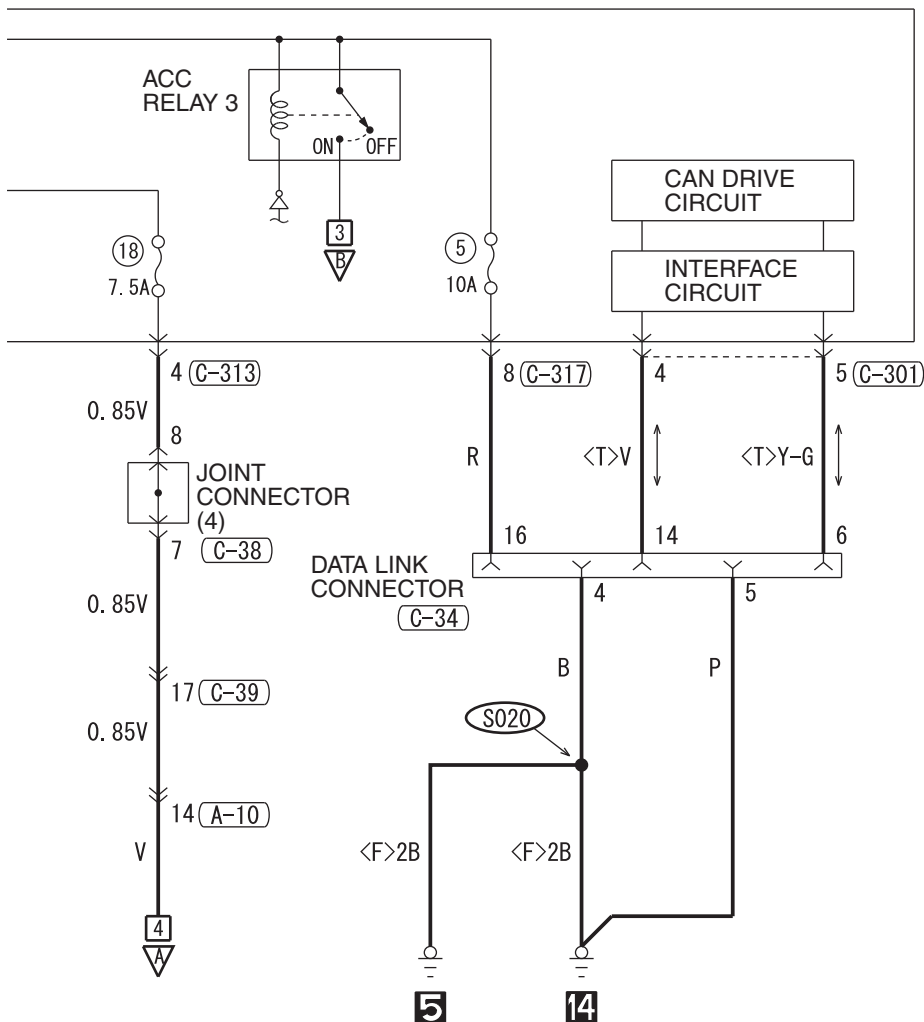

NOTE

- : .ABS AND ASC
- .AIR CONDITIONING SYSTEM
- .BRAKE WARNING LIGHT
- .FUEL WARNING LIGHT AND OIL PRESSURE WARNING LIGHT
- .CENTRAL DOOR LOCKING SYSTEM
- .CHARGING SYSTEM
- .COOLING SYSTEM
- .CRUISE CONTROL SYSTEM
- .DAYTIME RUNNING LIGHT (DRL)
- .DOME LIGHT, LUGGAGE COMPARTMENT LIGHT AND IGNITION KEY HOLE ILLUMINATION LIGHT
- .DOOR AJAR WARNING TONE ALARM
- .HANDS-FREE CELLULAR PHONE SYSTEM
- .HEADLIGHT
- .HEATED DOOR MIRROR
- .HEATED SEAT
- .IGNITION KEY REMINDER TONE ALARM <VEHICLES WITH KOS>
- .IMMOBILIZER SYSTEM
- .INVECS-III CVT
- .KEYLESS OPERATING SYSTEM (KOS)
- .METER AND GAUGE
- .MFI SYSTEM
- .REAR WINDOW DEFOGGER
- .SEAT BELT WARNING TONE ALARM
- .SHIFT LOCK MECHANISM
- .SUNROOF
- .SUPPLEMENTAL RESTRAINT SYSTEM (SRS)
- .THEFT-ALARM SYSTEM
- .TIRE PRESSURE MONITORING SYSTEM (TPMS)

(C-201)

(C-201-1)

UPPER SIDE

(C-201-2)

UPPER SIDE

(C-301)

(C-307)

MU801325

(C-309)

WIRE COLOR CODE

B: BLACK LG: LIGHT GREEN G: GREEN L: BLUE W: WHITE Y: YELLOW SB: SKY BLUE
BR: BROWN O: ORANGE GR: GRAY R: RED P: PINK V: VIOLET PU: PURPLE SI: SILVER