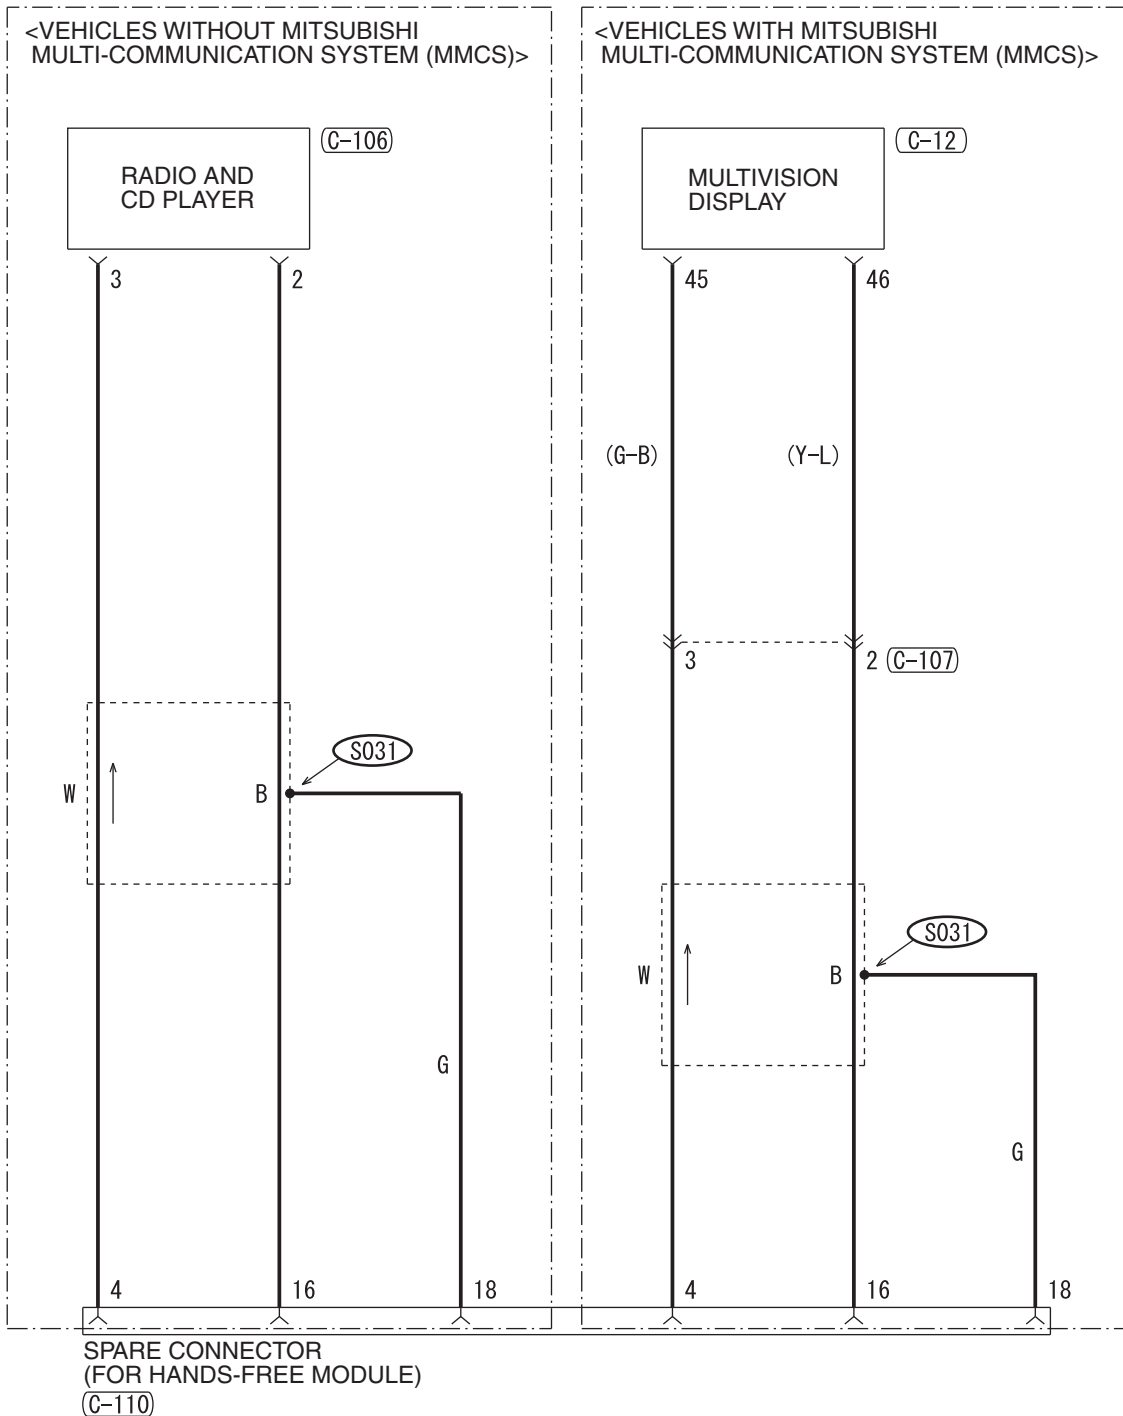

(C-110)

(D-25)

(D-26)

NOTES

SPARE CONNECTOR (FOR HANDS-FREE CELLULAR PHONE SYSTEM)

M1901034300048

SPARE CONNECTOR (FOR HANDS-FREE CELLULAR PHONE SYSTEM) (CONTINUED)

3