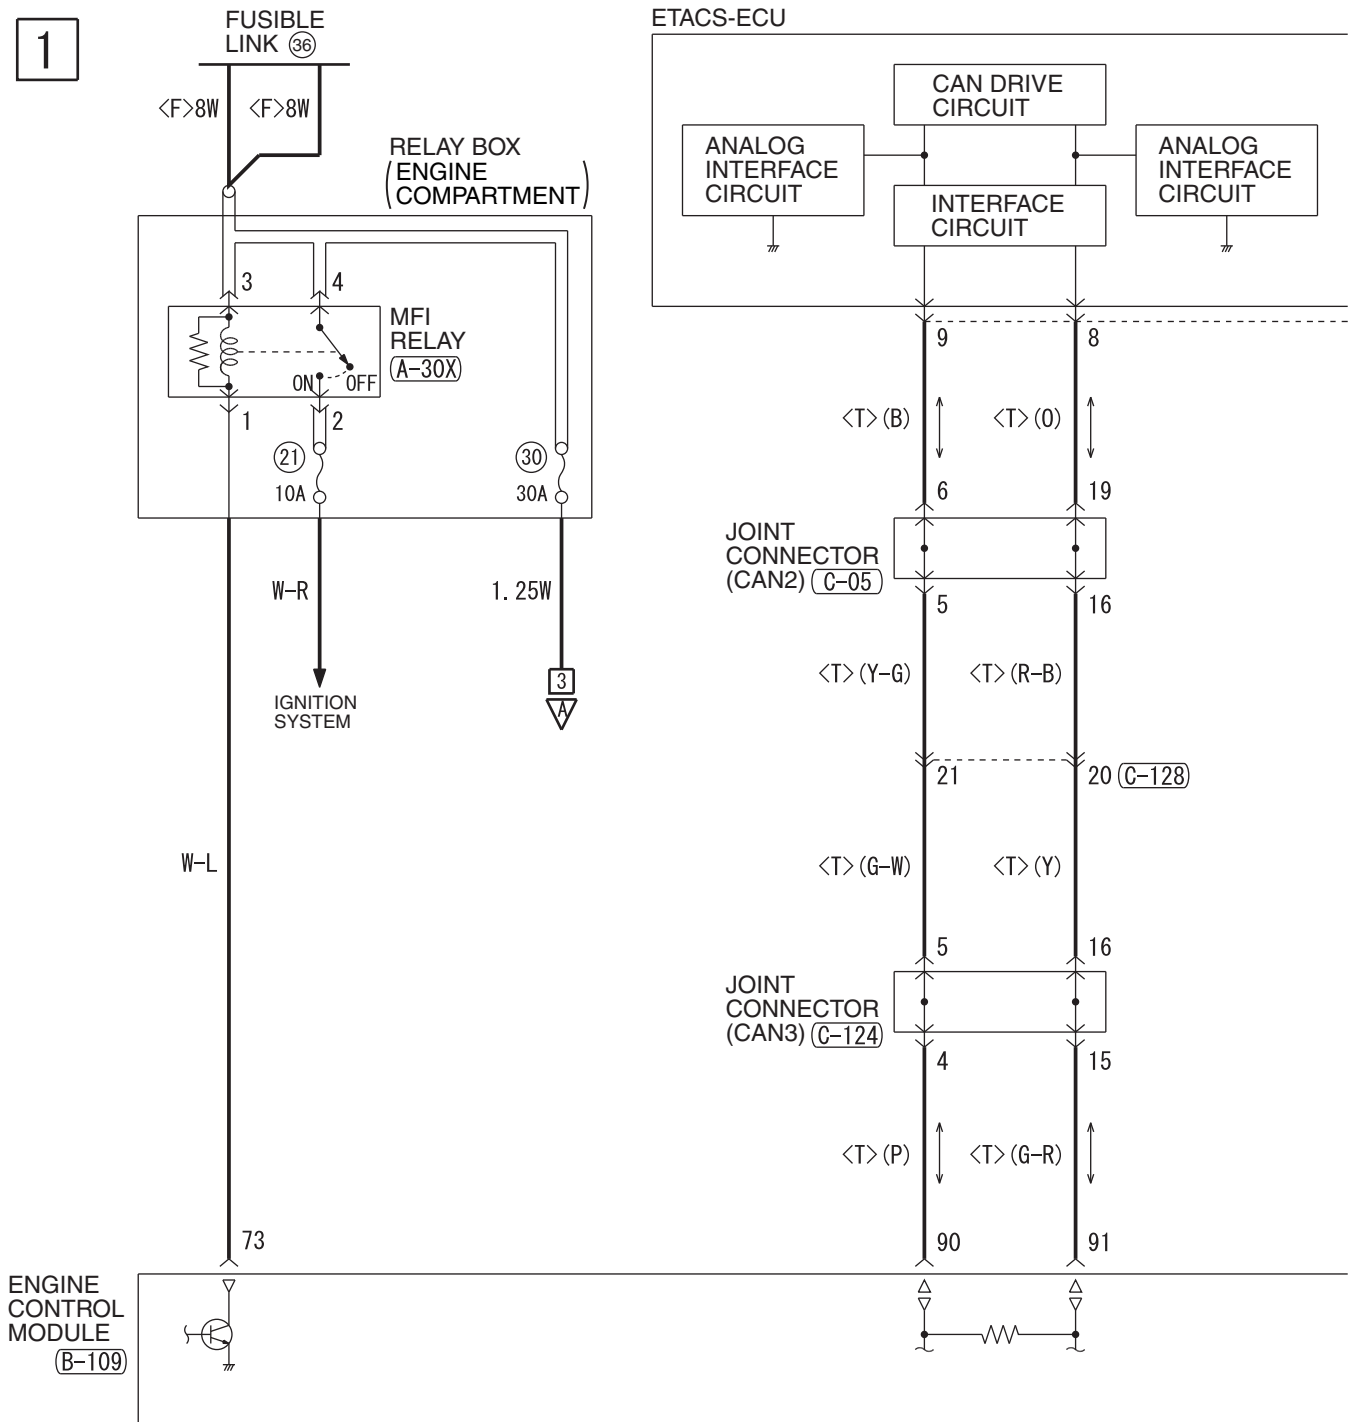

NOTES

IMMOBILIZER SYSTEM <NON-TURBO>

M1901013604790

1

(A-30X)

(B-109)

(C-05)

(C-06)