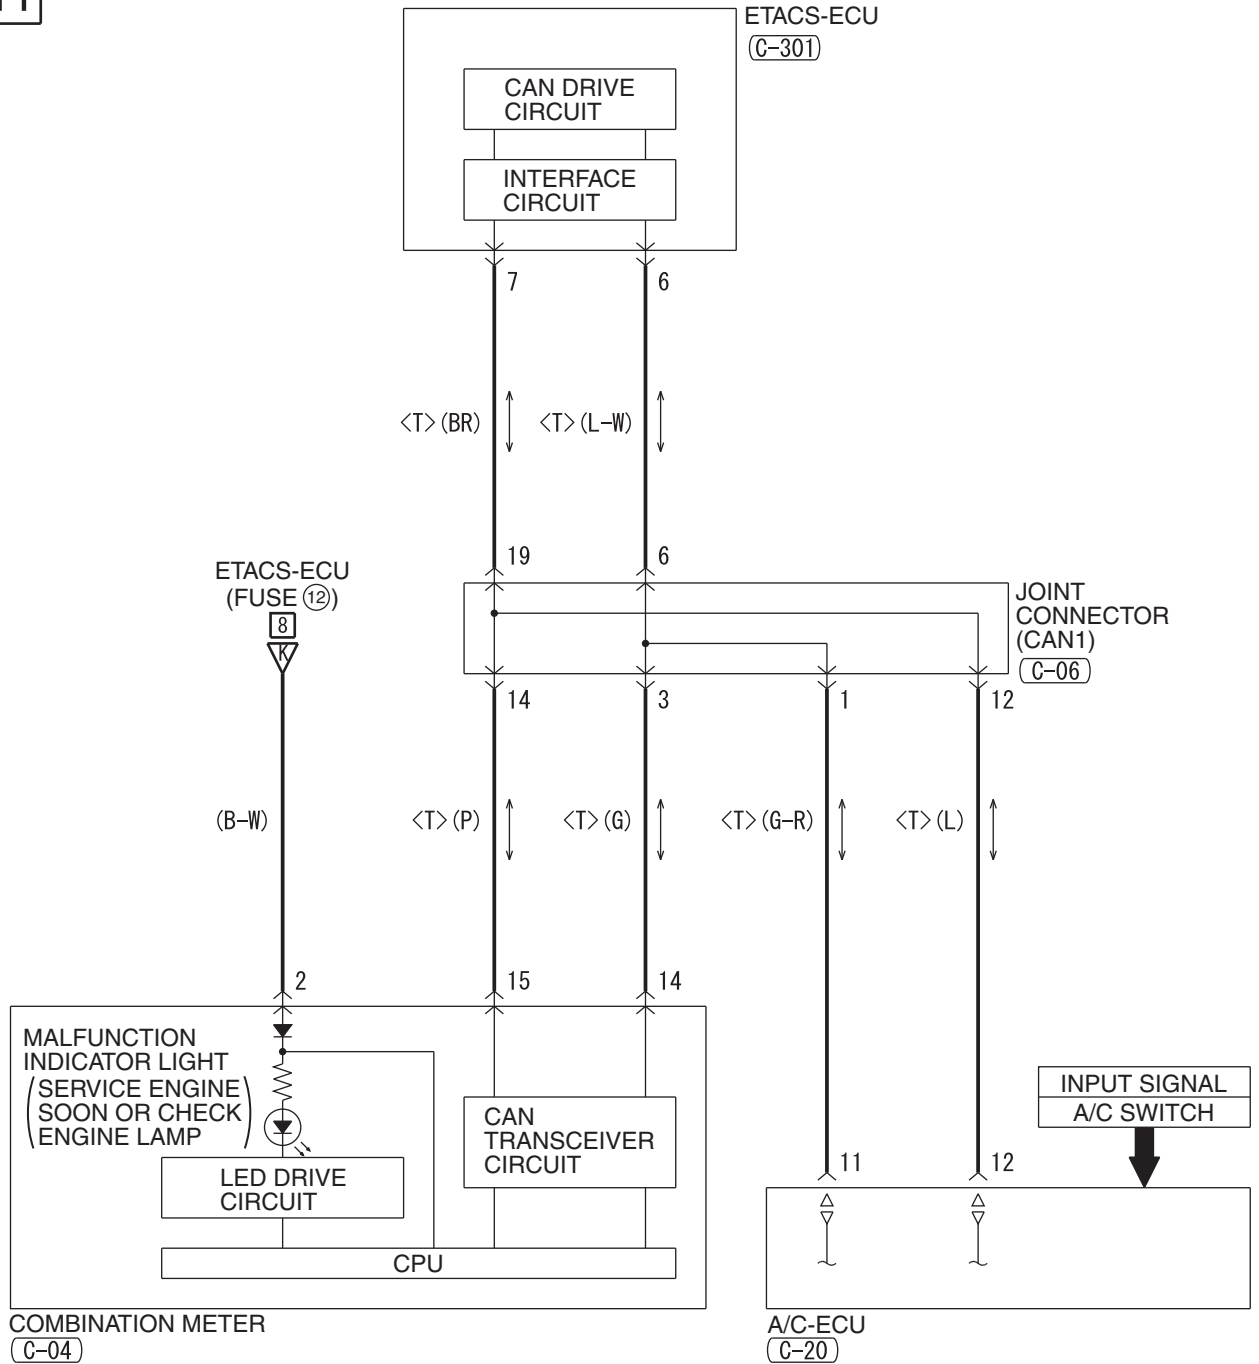

MFI SYSTEM <TURBO> (CONTINUED)

11