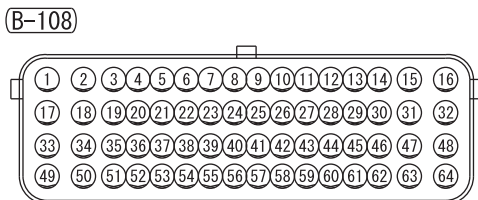

CRUISE CONTROL SYSTEM <NON-TURBO> (CONTINUED)

3