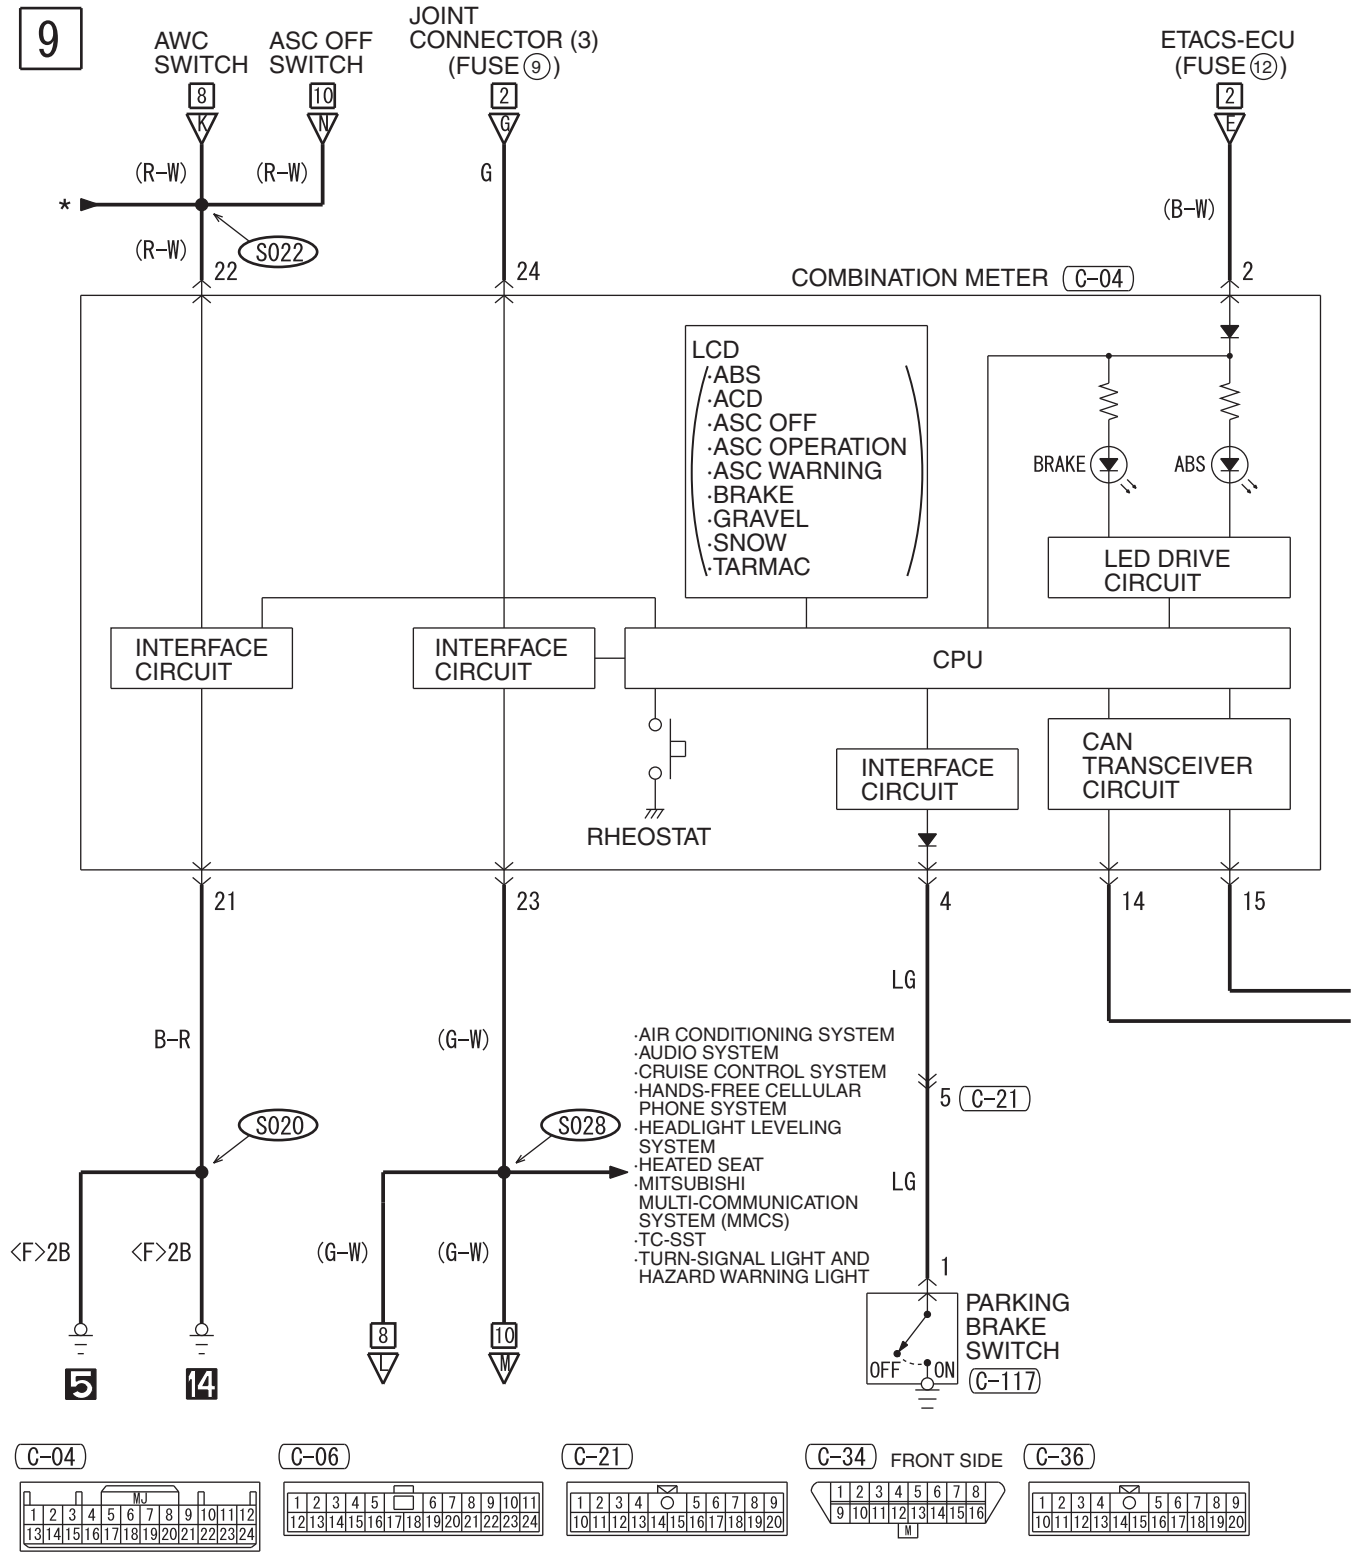

ANTI-LOCK BRAKING SYSTEM (ABS), ACTIVE STABILITY CONTROL SYSTEM (ASC) AND ACTIVE CENTER DIFFERENTIAL (ACD) <TURBO> (CONTINUED)