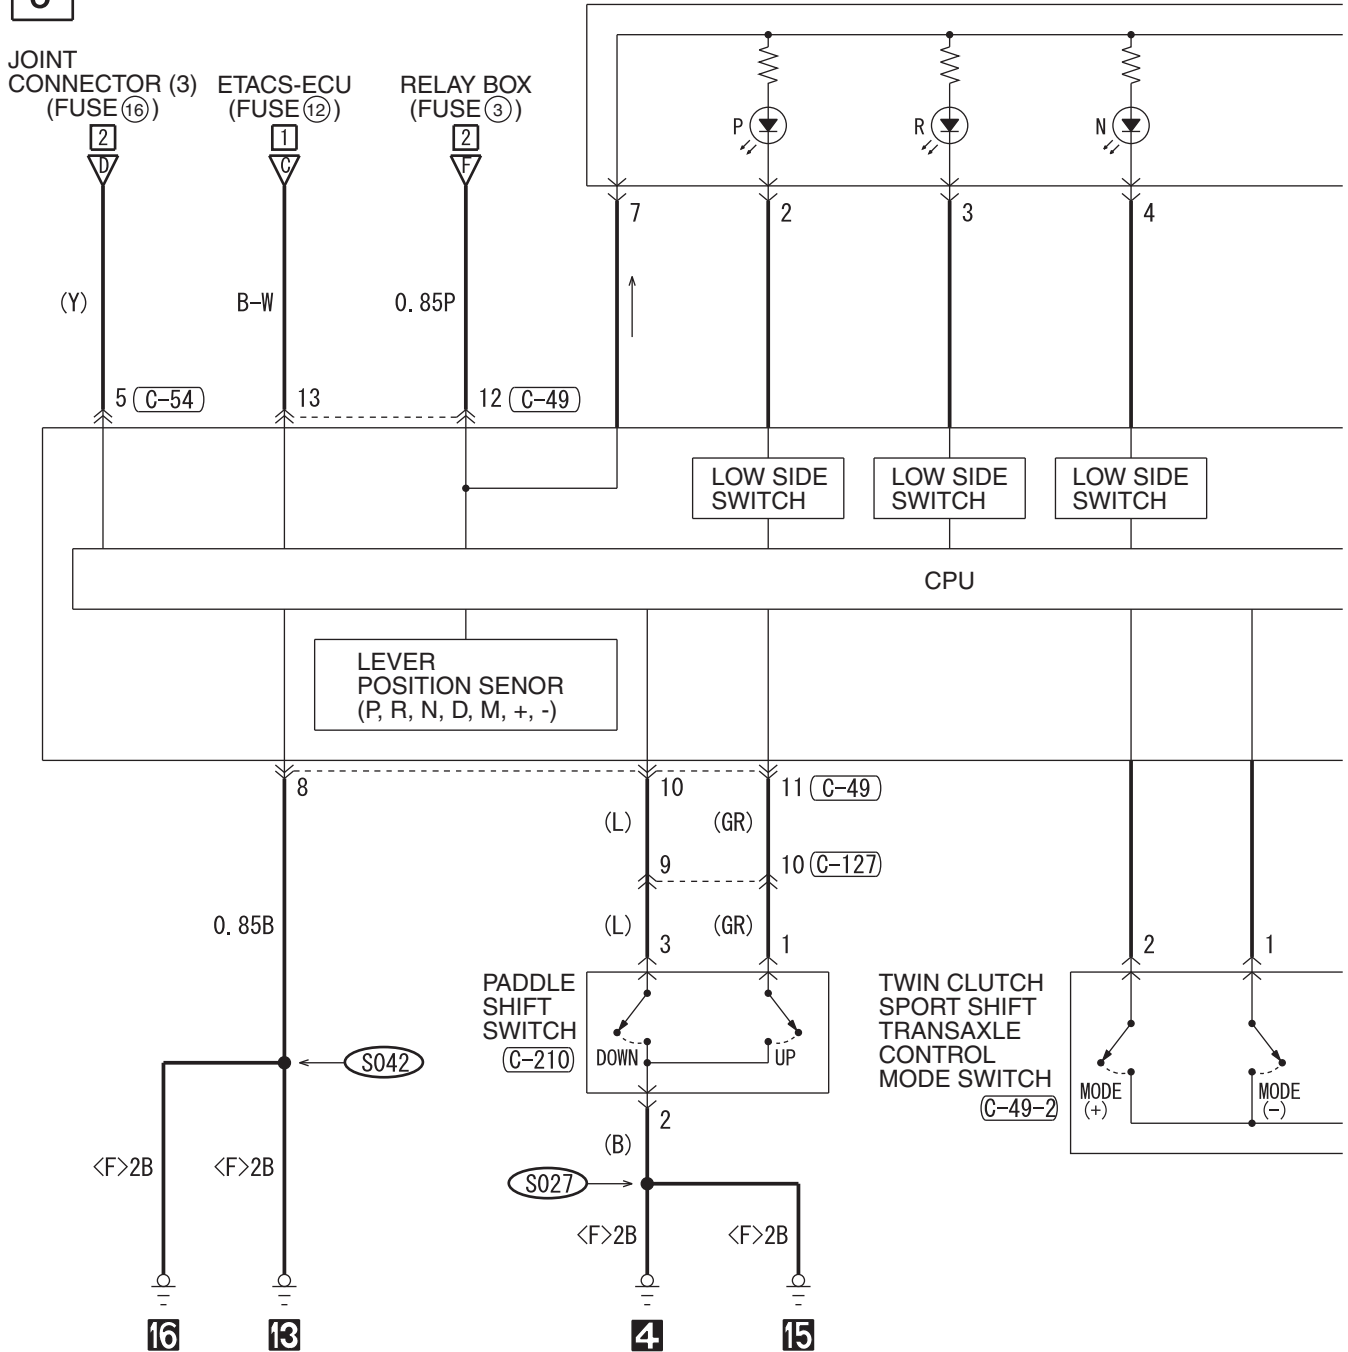

TWIN CLUTCH-SPORTRONIC SHIFT TRANSMISSION (TC-SST) (CONTINUED)

3