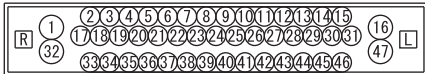

HEADLIGHT <HALOGEN TYPE> (CONTINUED)

5