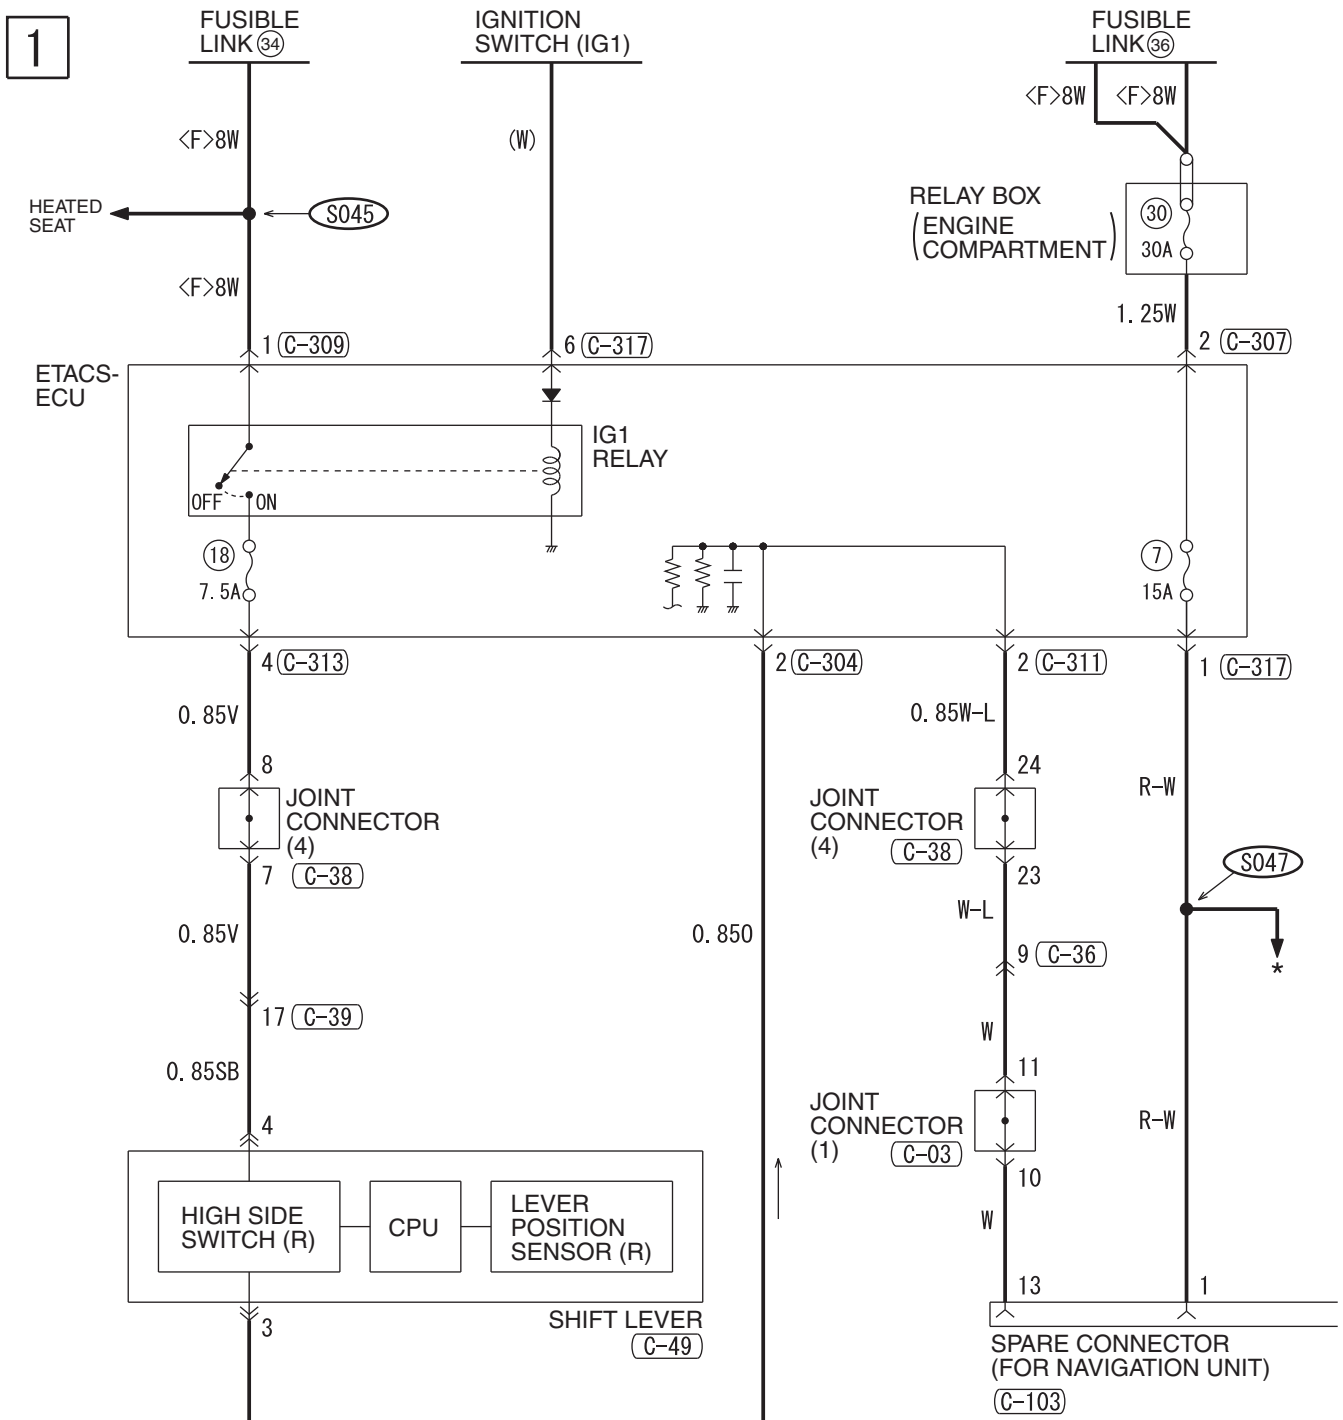

SPARE CONNECTOR (FOR NAVIGATION SYSTEM) <TURBO>

M1901025000663

(C-03)

1	2	3	4	5	6	7	8	9	10	11		
12	13	14	15	16	17	18	19	20	21	22	23	24

(C-36)

1	2	3	4	5	6	7	8	9		
10	11	12	13	14	15	16	17	18	19	20

(C-38)

1	2	3	4	5	6	7	8	9	10	11		
12	13	14	15	16	17	18	19	20	21	22	23	24

(C-39)

1	2	3	4	5	6	7	8	9				
10	11	12	13	14	15	16	17	18	19	20	21	22

(C-49)

1	2	3	4	5	6	7		
8	9	10	11	12	13	14	15	16

(C-317)

1	2	3	4	5	6	7	
8	9	10	11	12	13	14	15

H9S14M07AA