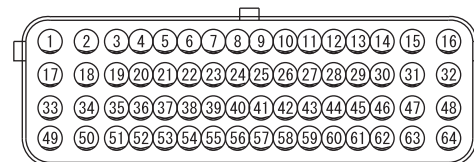

MFI SYSTEM <TURBO> (CONTINUED)

7