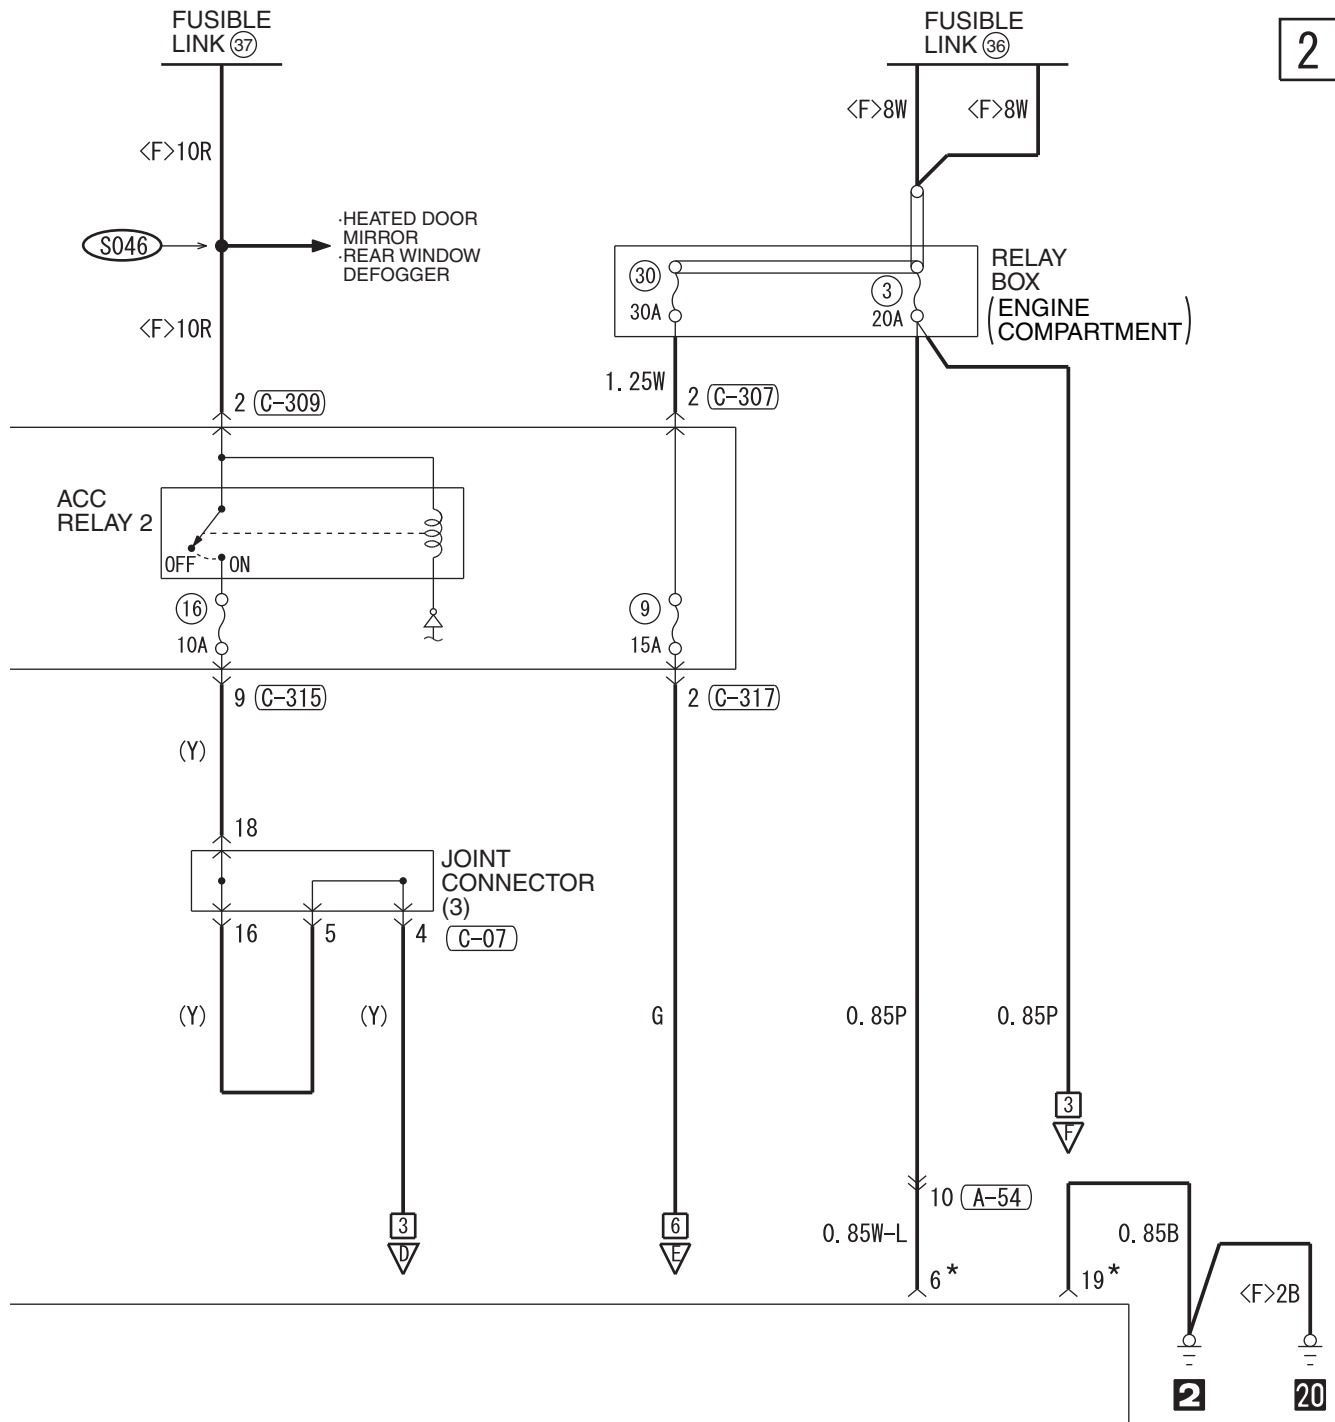

2

WIRE COLOR CODE
B: BLACK LG: LIGHT GREEN G: GREEN L: BLUE W: WHITE Y: YELLOW SB: SKY BLUE
BR: BROWN O: ORANGE GR: GRAY R: RED P: PINK V: VIOLET PU: PURPLE SI: SILVER

HAS07M03AB

TSB Revision