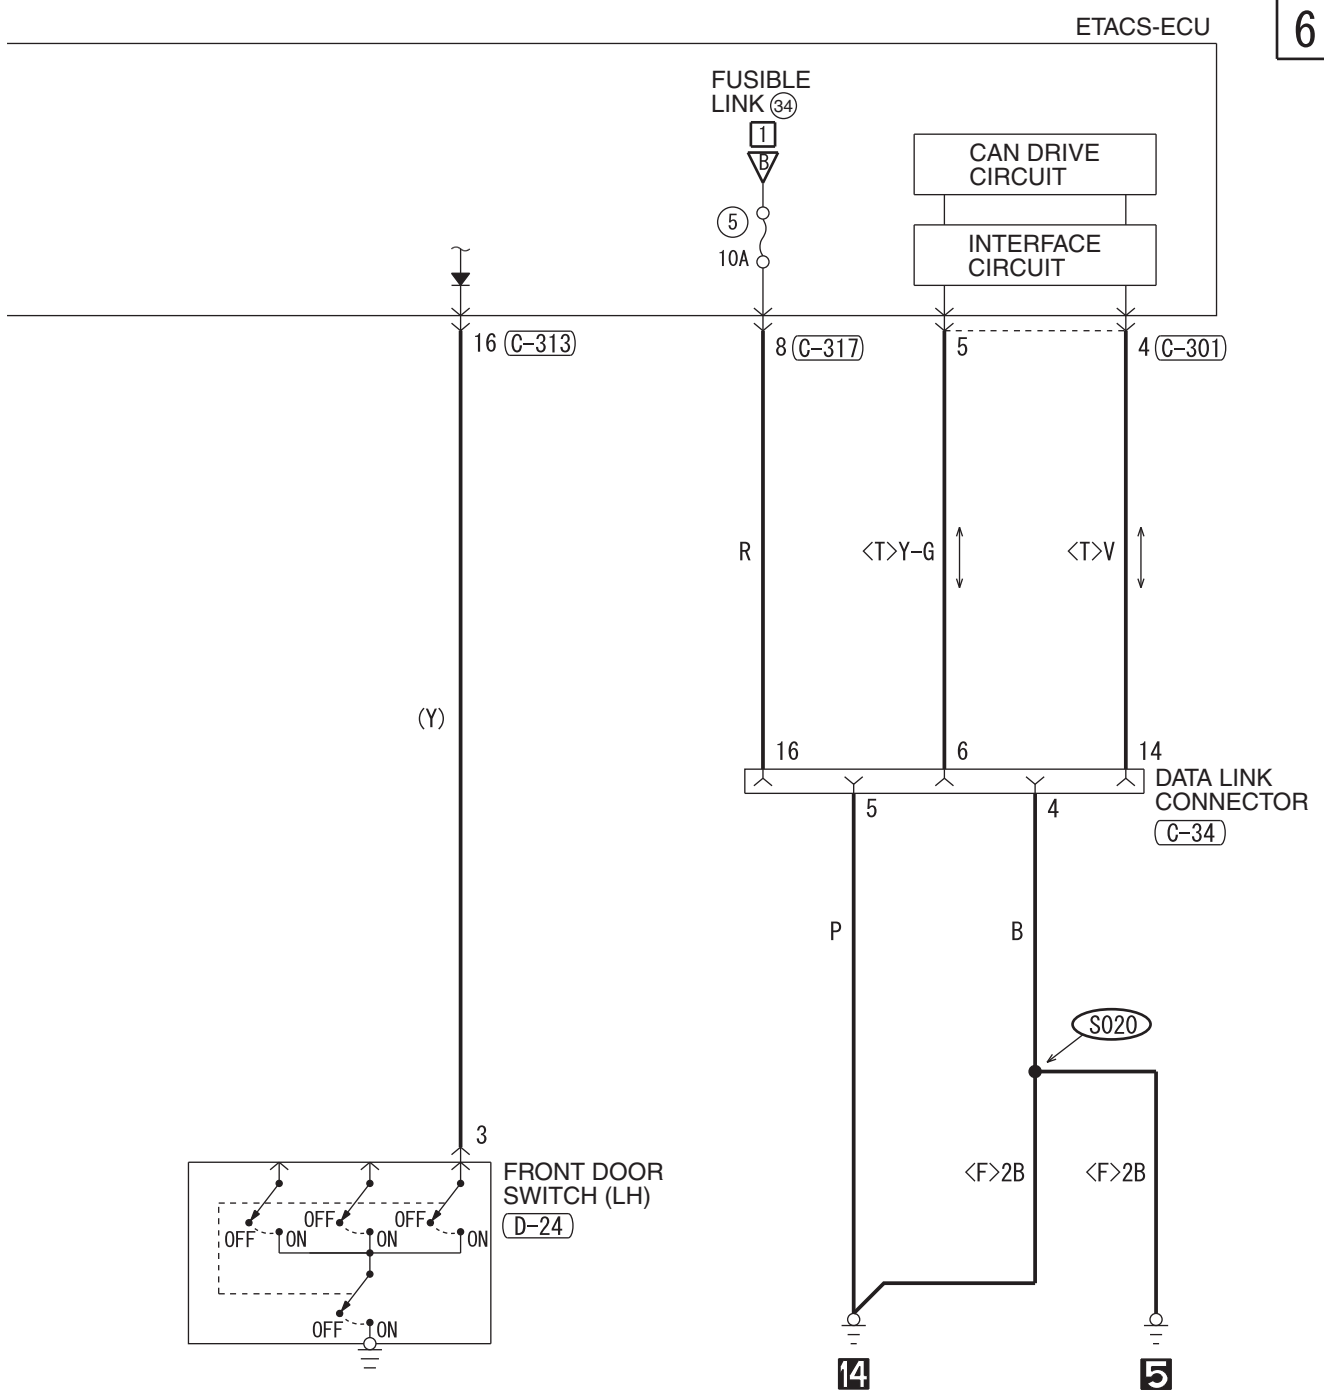

6

(C-128)

1	2	3	4	5	6	7	8	9
10	11	12	13	14	15	16	17	18
19	20	21	22					

(C-130)

1	2	3	4	5
6	7	8	9	10
11	12			

(C-301)

1	2	3	4	5	6	7	8	9	10	11
12	13	14	15	16	17	18	19	20	21	22
23	24									

(C-313)

1	2	3	4	5	6	7
8	9	10	11	12	13	14
15	16					

(C-316)

1	2
3	4
5	6

(C-317)

1	2	3	4	5	6	7
8	9	10	11	12	13	14
15						

WIRE COLOR CODE
B: BLACK LG: LIGHT GREEN G: GREEN L: BLUE W: WHITE Y: YELLOW SB: SKY BLUE
BR: BROWN O: ORANGE GR: GRAY R: RED P: PINK V: VIOLET PU: PURPLE SI: SILVER

HAS08M03CB

TSB Revision