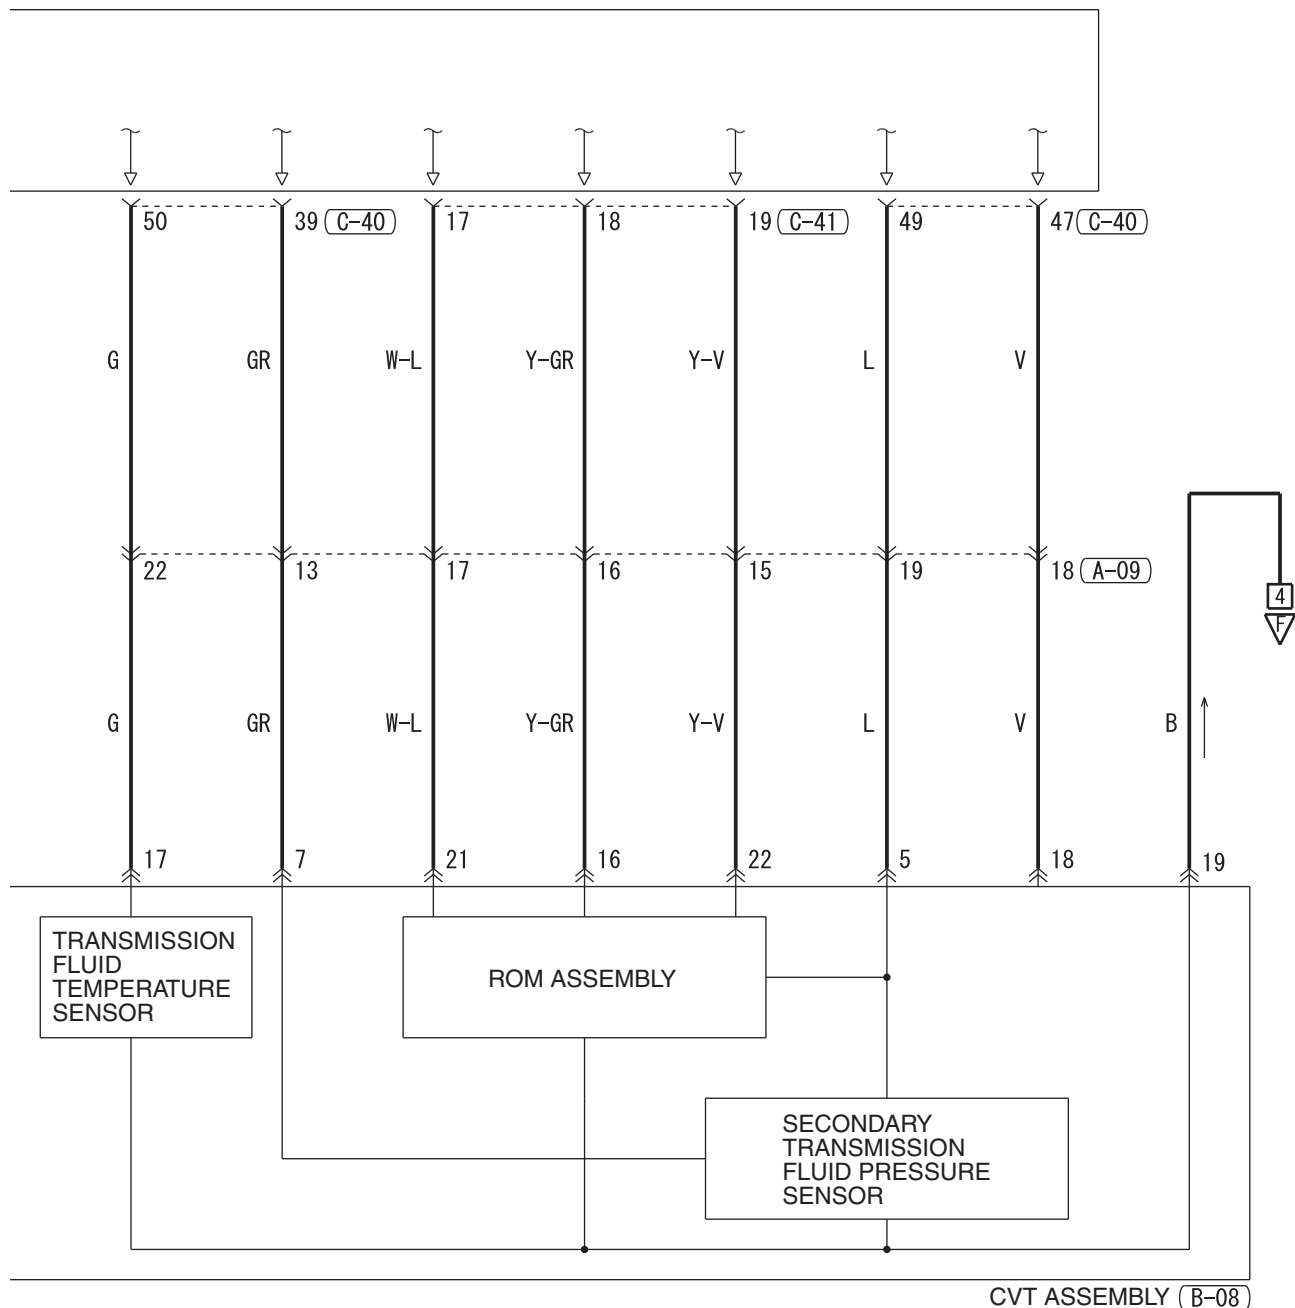

6

WIRE COLOR CODE
B : BLACK LG : LIGHT GREEN G : GREEN L : BLUE W : WHITE Y : YELLOW SB : SKY BLUE
BR : BROWN O : ORANGE GR : GRAY R : RED P : PINK V : VIOLET PU : PURPLE SI : SILVER

HAS07M02CB

TSB Revision