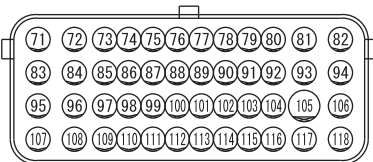

MU801545

HAS15M12BA