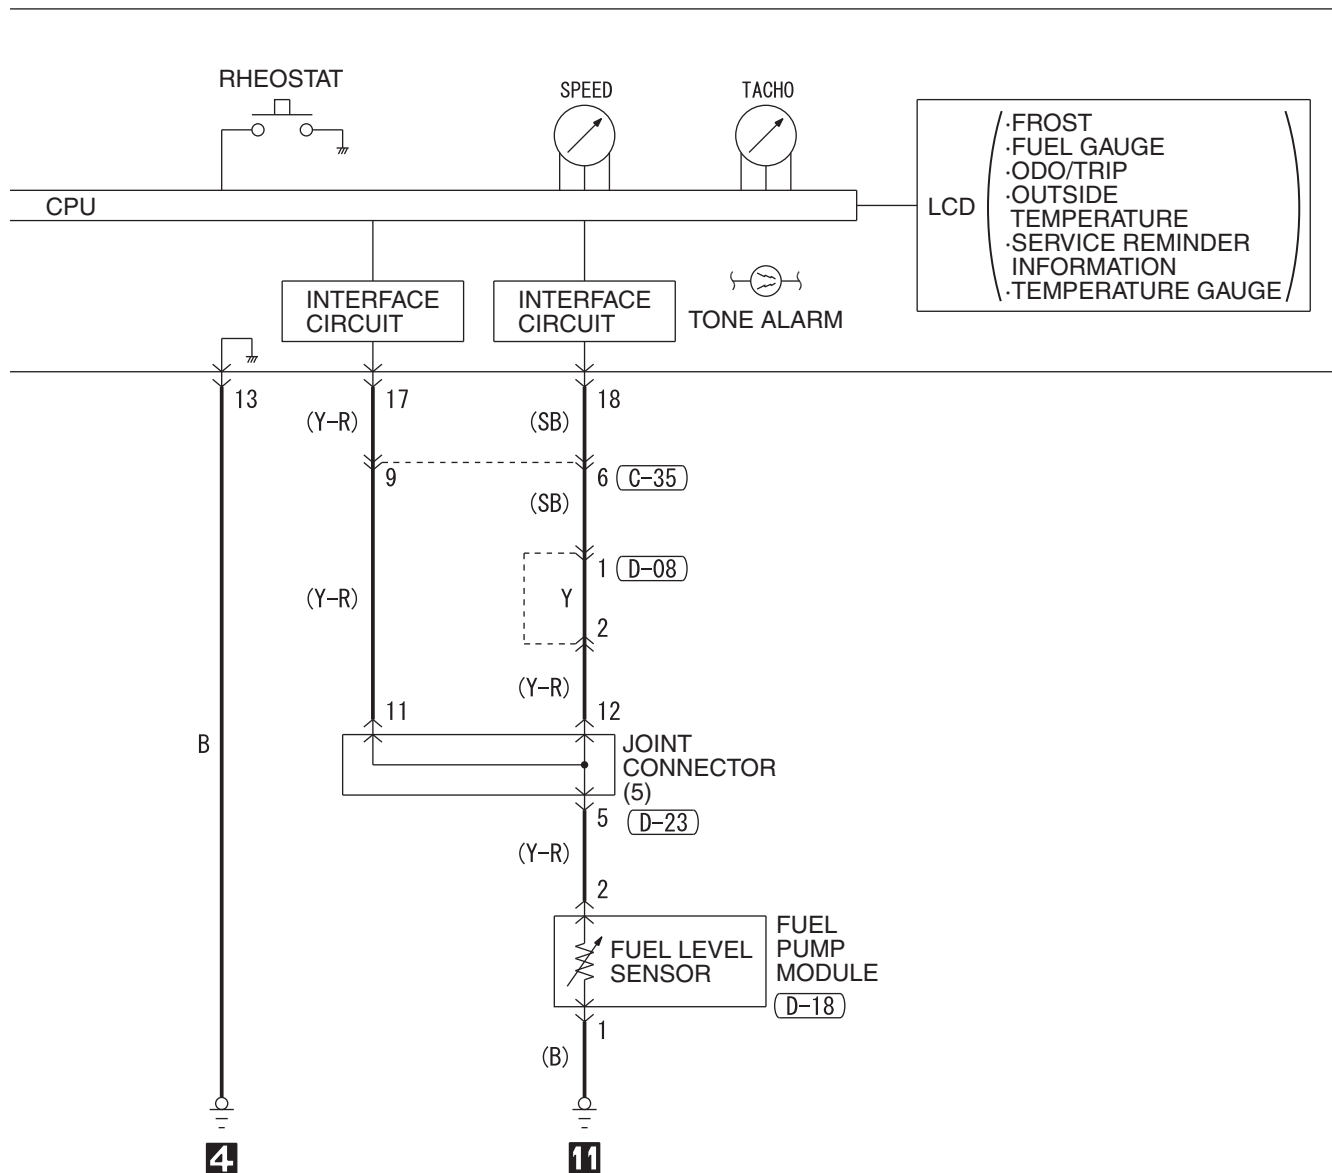

WIRE COLOR CODE
B: BLACK LG: LIGHT GREEN G: GREEN L: BLUE W: WHITE Y: YELLOW SB: SKY BLUE
BR: BROWN O: ORANGE GR: GRAY R: RED P: PINK V: VIOLET PU: PURPLE SI: SILVER

HAS10M00BB