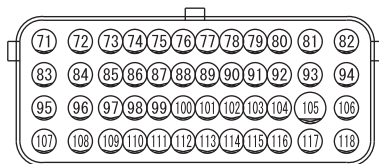

AIR CONDITIONING SYSTEM <NON-TURBO> (CONTINUED)

9