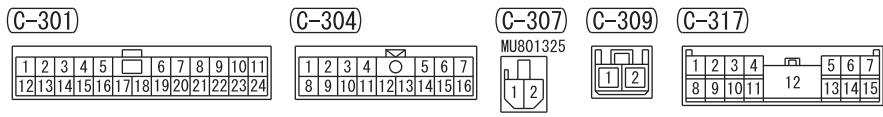

WIRE COLOR CODE
B : BLACK LG : LIGHT GREEN G : GREEN L : BLUE W : WHITE Y : YELLOW SB : SKY BLUE
BR : BROWN O : ORANGE GR : GRAY R : RED P : PINK V : VIOLET PU : PURPLE SI : SILVER