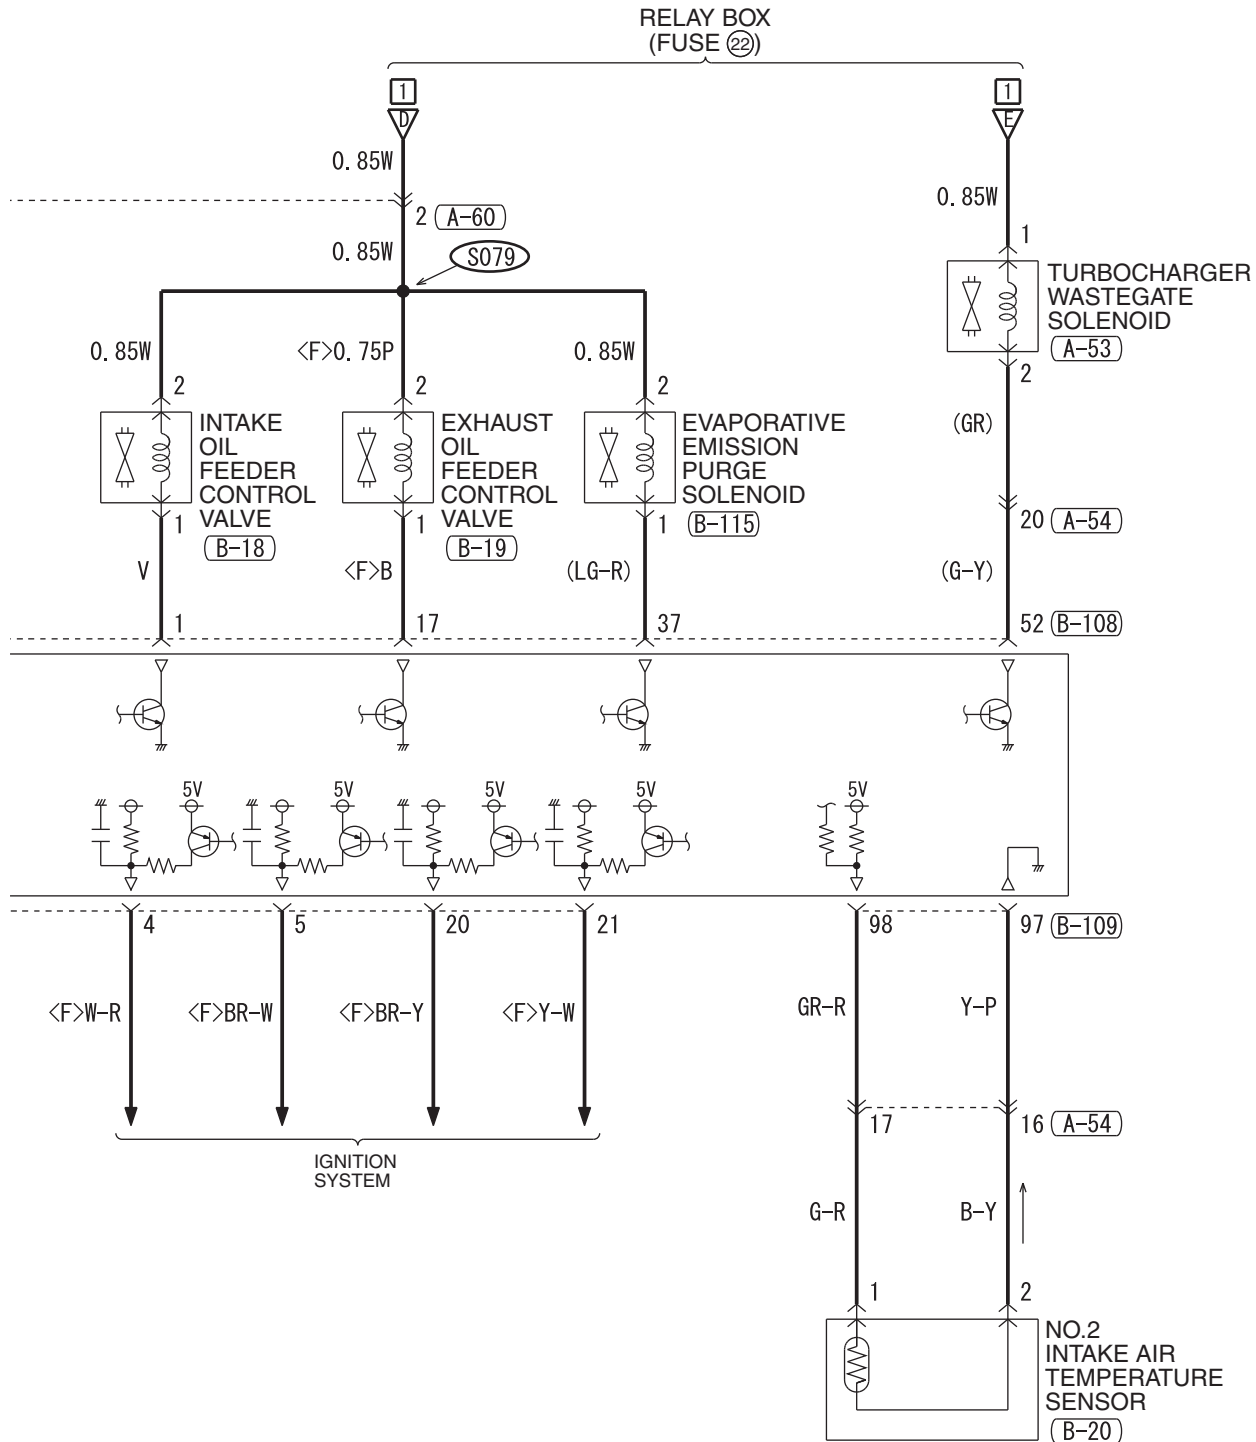

4

(B-108)

(B-109)

(B-115) (MU802779)