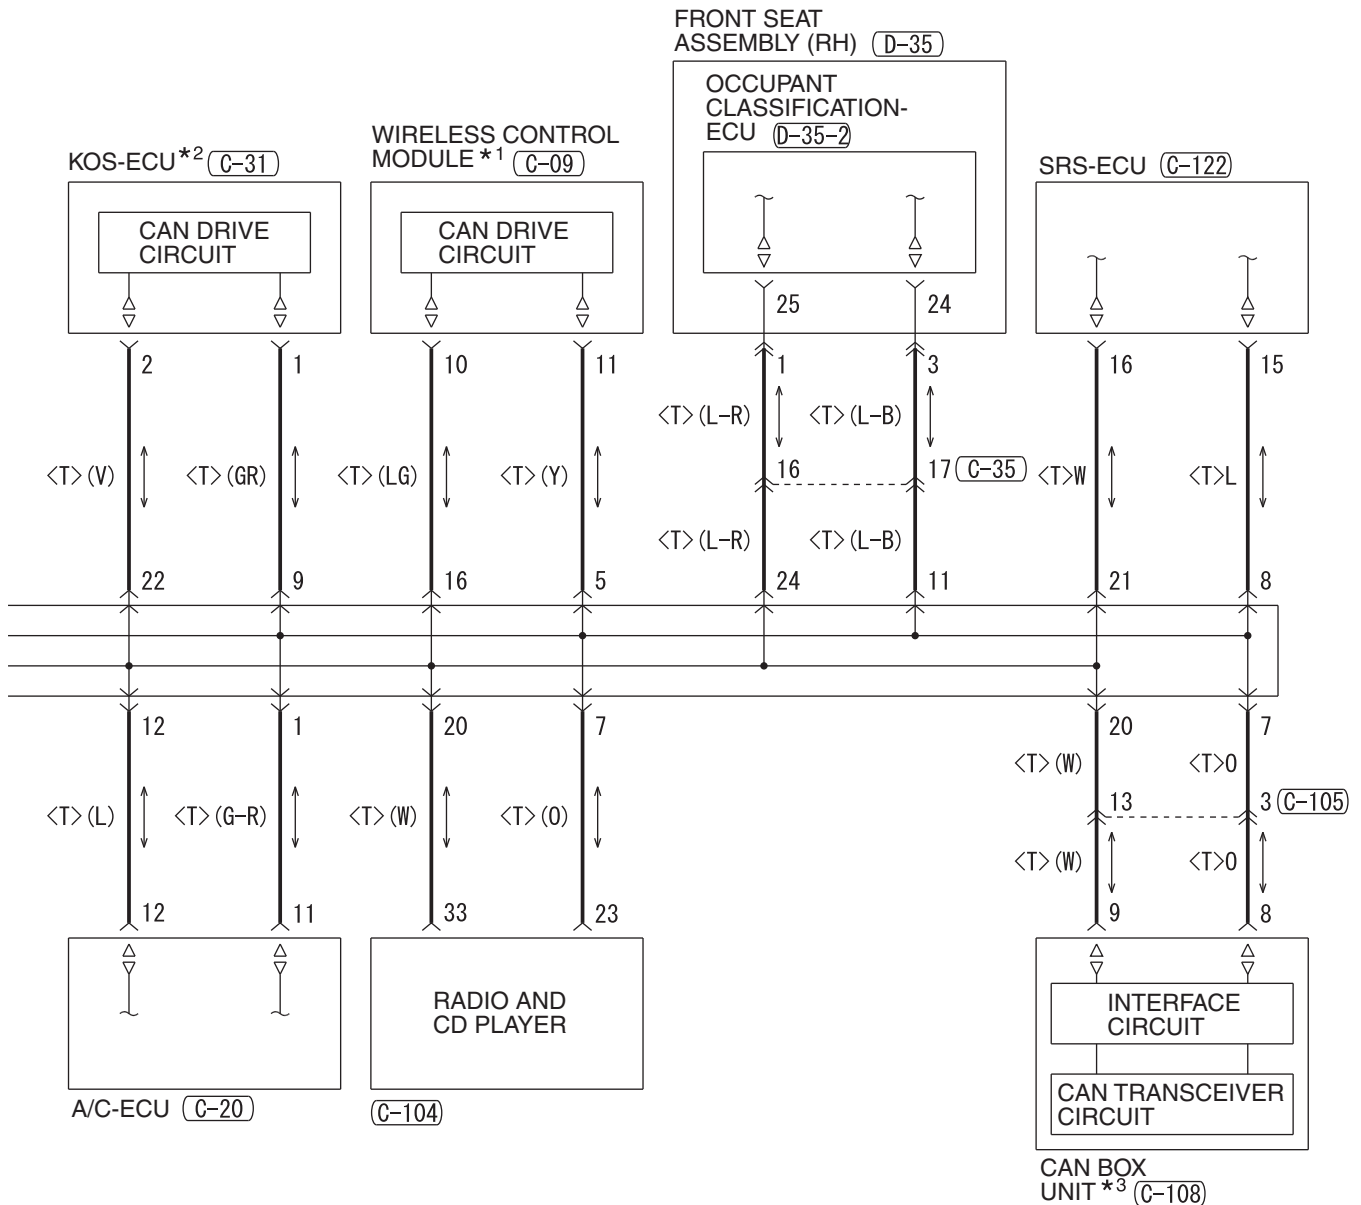

2

NOTE
*1 : VEHICLES WITHOUT KOS
*2 : VEHICLES WITH KOS
*3 : VEHICLES WITH MMCS

(C-31)

(C-34) FRONT SIDE

(C-35)

(C-104)