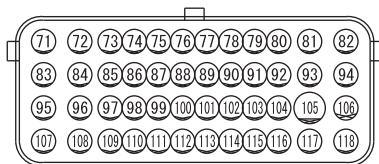

IGNITION SYSTEM <NON-TURBO> (CONTINUED)

3