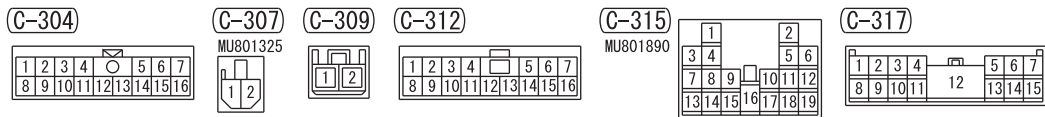

(C-128)

2

WIRE COLOR CODE
 B: BLACK LG: LIGHT GREEN G: GREEN L: BLUE W: WHITE Y: YELLOW SB: SKY BLUE
 BR: BROWN O: ORANGE GR: GRAY R: RED P: PINK V: VIOLET PU: PURPLE SI: SILVER

HAS07M03AB

TSB Revision

TWIN CLUTCH-SPORTRONIC SHIFT TRANSMISSION (TC-SST) (CONTINUED)