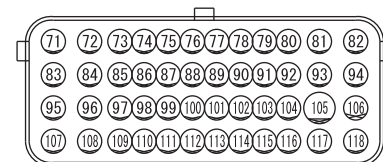

MFI SYSTEM <TURBO> (CONTINUED)

7