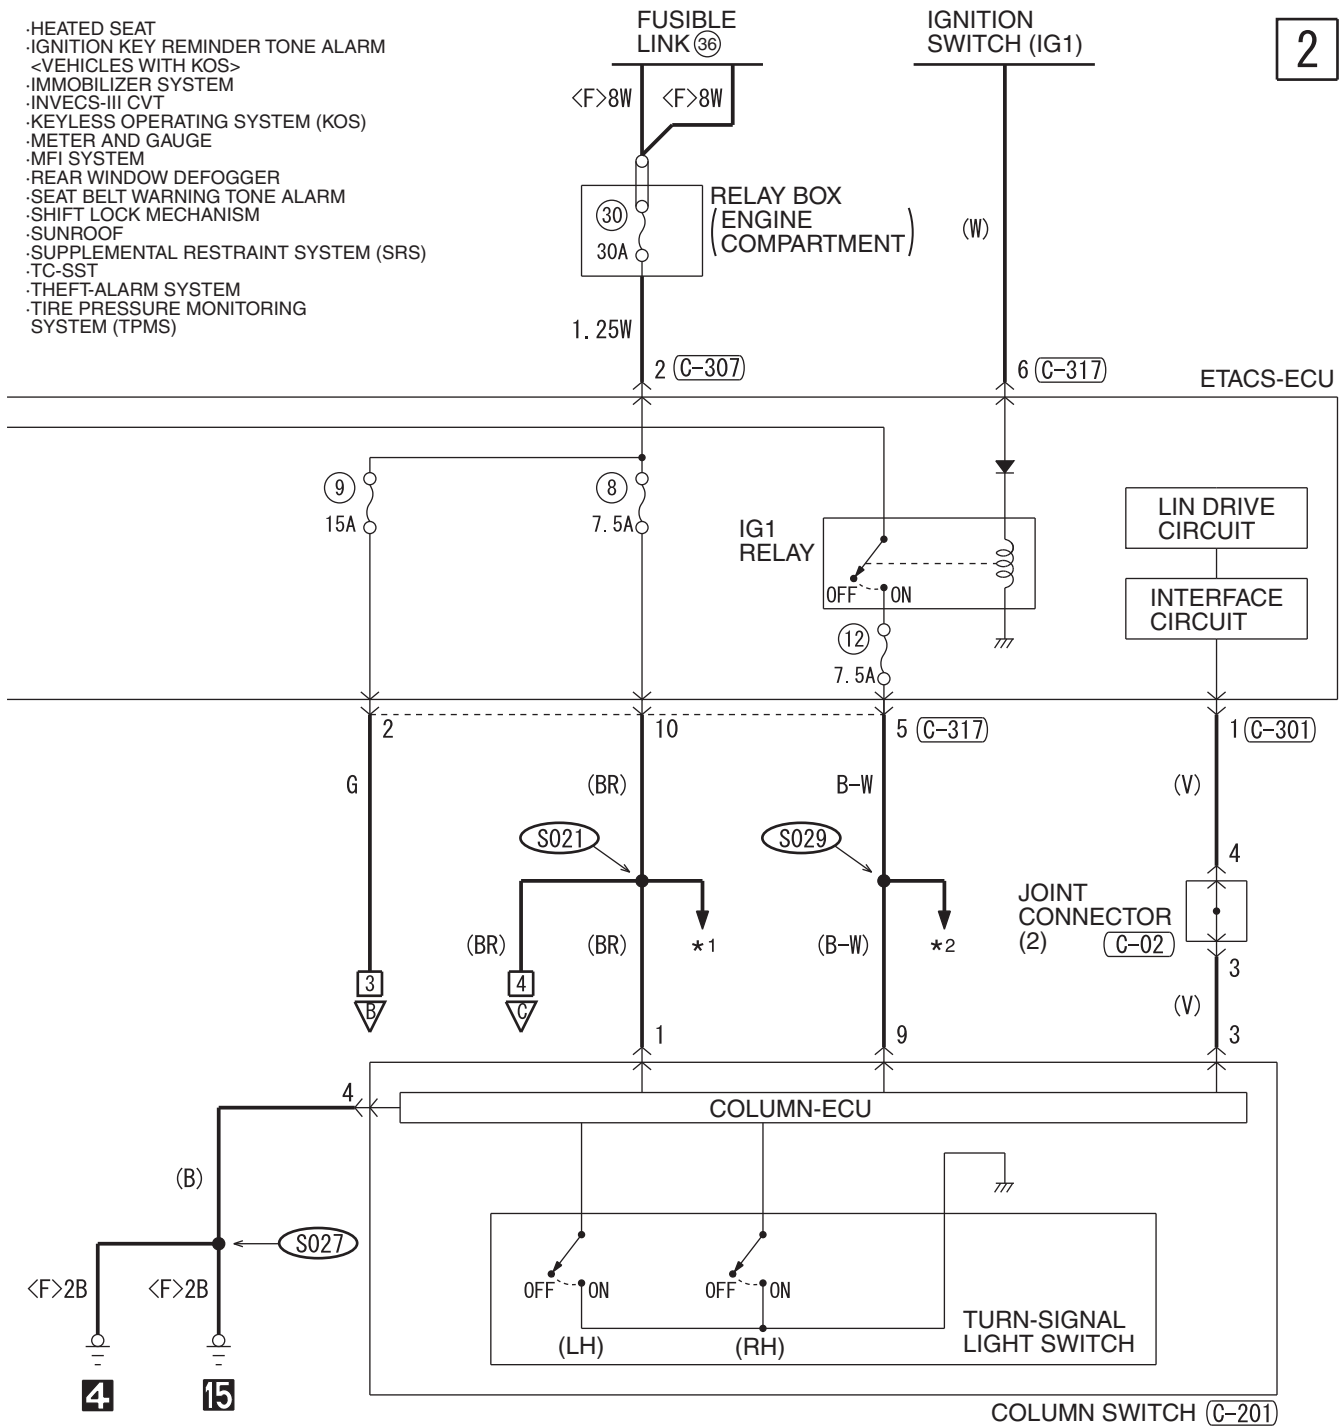

- ·HEATED SEAT
- ·IGNITION KEY REMINDER TONE ALARM
- ·<VEHICLES WITH KOS>
- ·IMMOBILIZER SYSTEM
- ·INVECS-III CVT
- ·KEYLESS OPERATING SYSTEM (KOS)
- ·METER AND GAUGE
- ·MFI SYSTEM
- ·REAR WINDOW DEFOGGER
- ·SEAT BELT WARNING TONE ALARM
- ·SHIFT LOCK MECHANISM
- ·SUNROOF
- ·SUPPLEMENTAL RESTRAINT SYSTEM (SRS)
- ·TC-SST
- ·THEFT-ALARM SYSTEM
- ·TIRE PRESSURE MONITORING SYSTEM (TPMS)

2

WIRE COLOR CODE
B : BLACK   LG : LIGHT GREEN   G : GREEN   L : BLUE   W : WHITE   Y : YELLOW   SB : SKY BLUE
BR : BROWN   O : ORANGE   GR : GRAY   R : RED   P : PINK   V : VIOLET   PU : PURPLE   SI : SILVER

HAS09M00AB