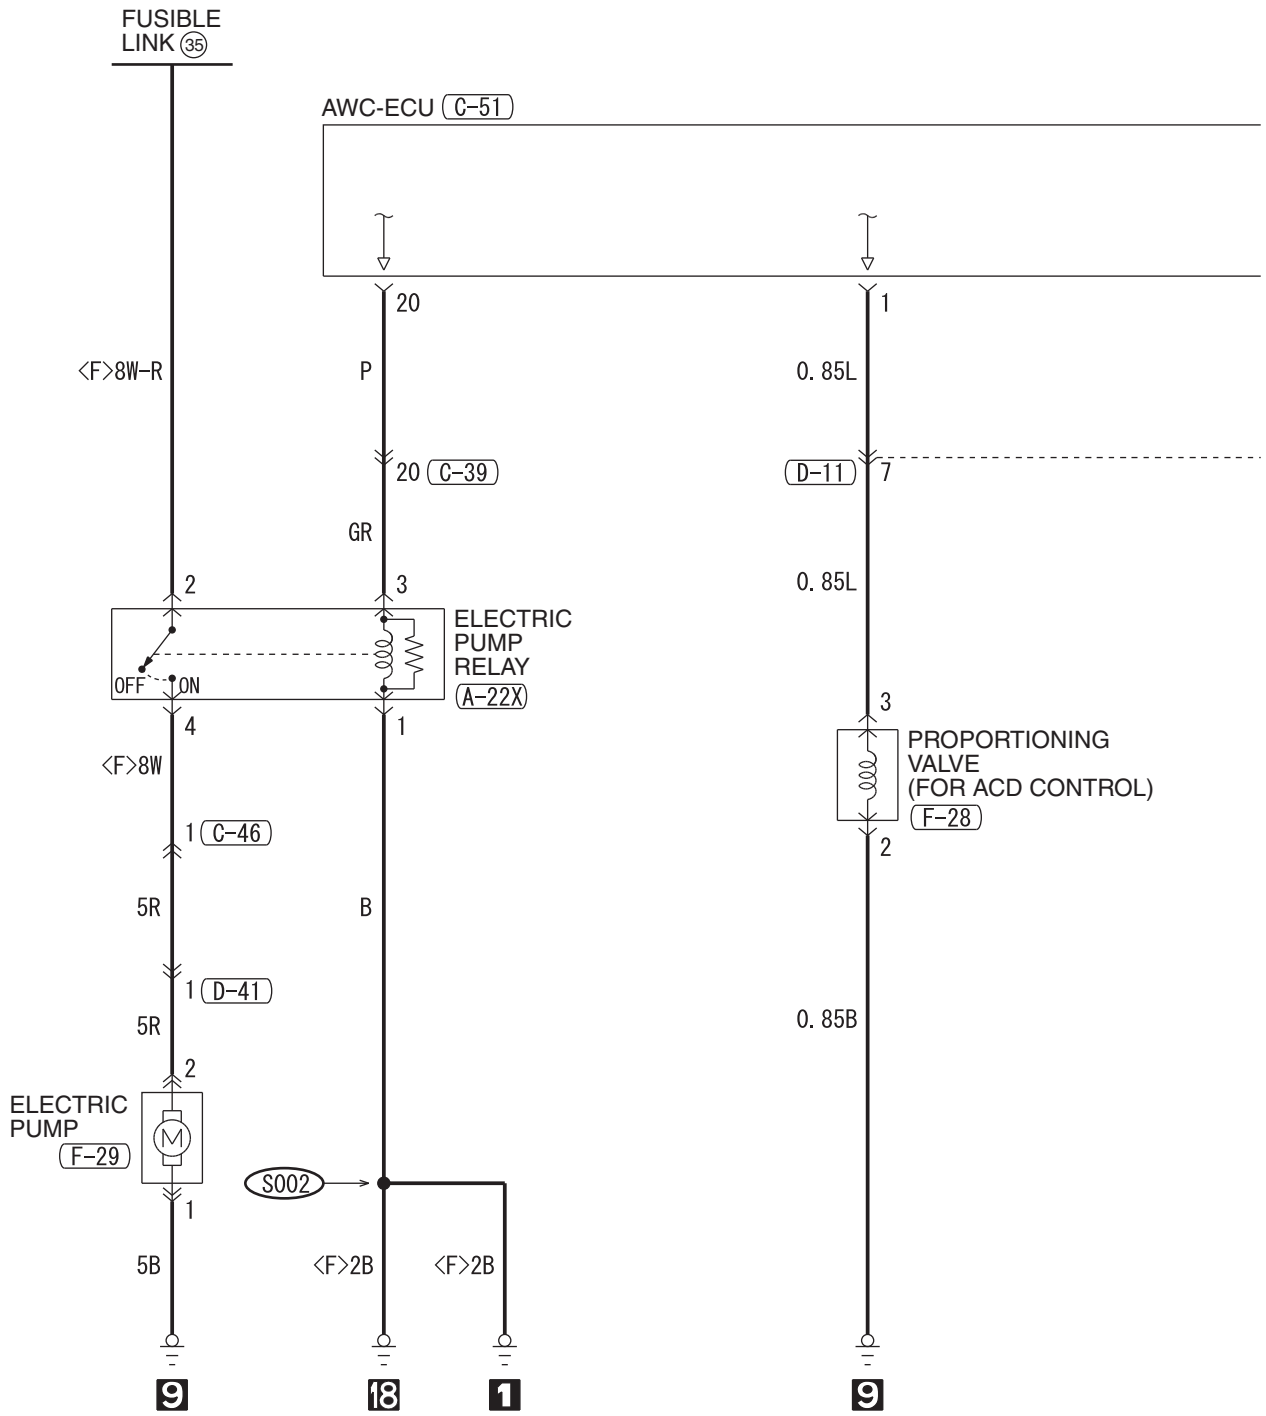

ANTI-LOCK BRAKING SYSTEM (ABS), ACTIVE STABILITY CONTROL SYSTEM (ASC) AND ACTIVE CENTER DIFFERENTIAL (ACD) <TURBO> (CONTINUED)

7