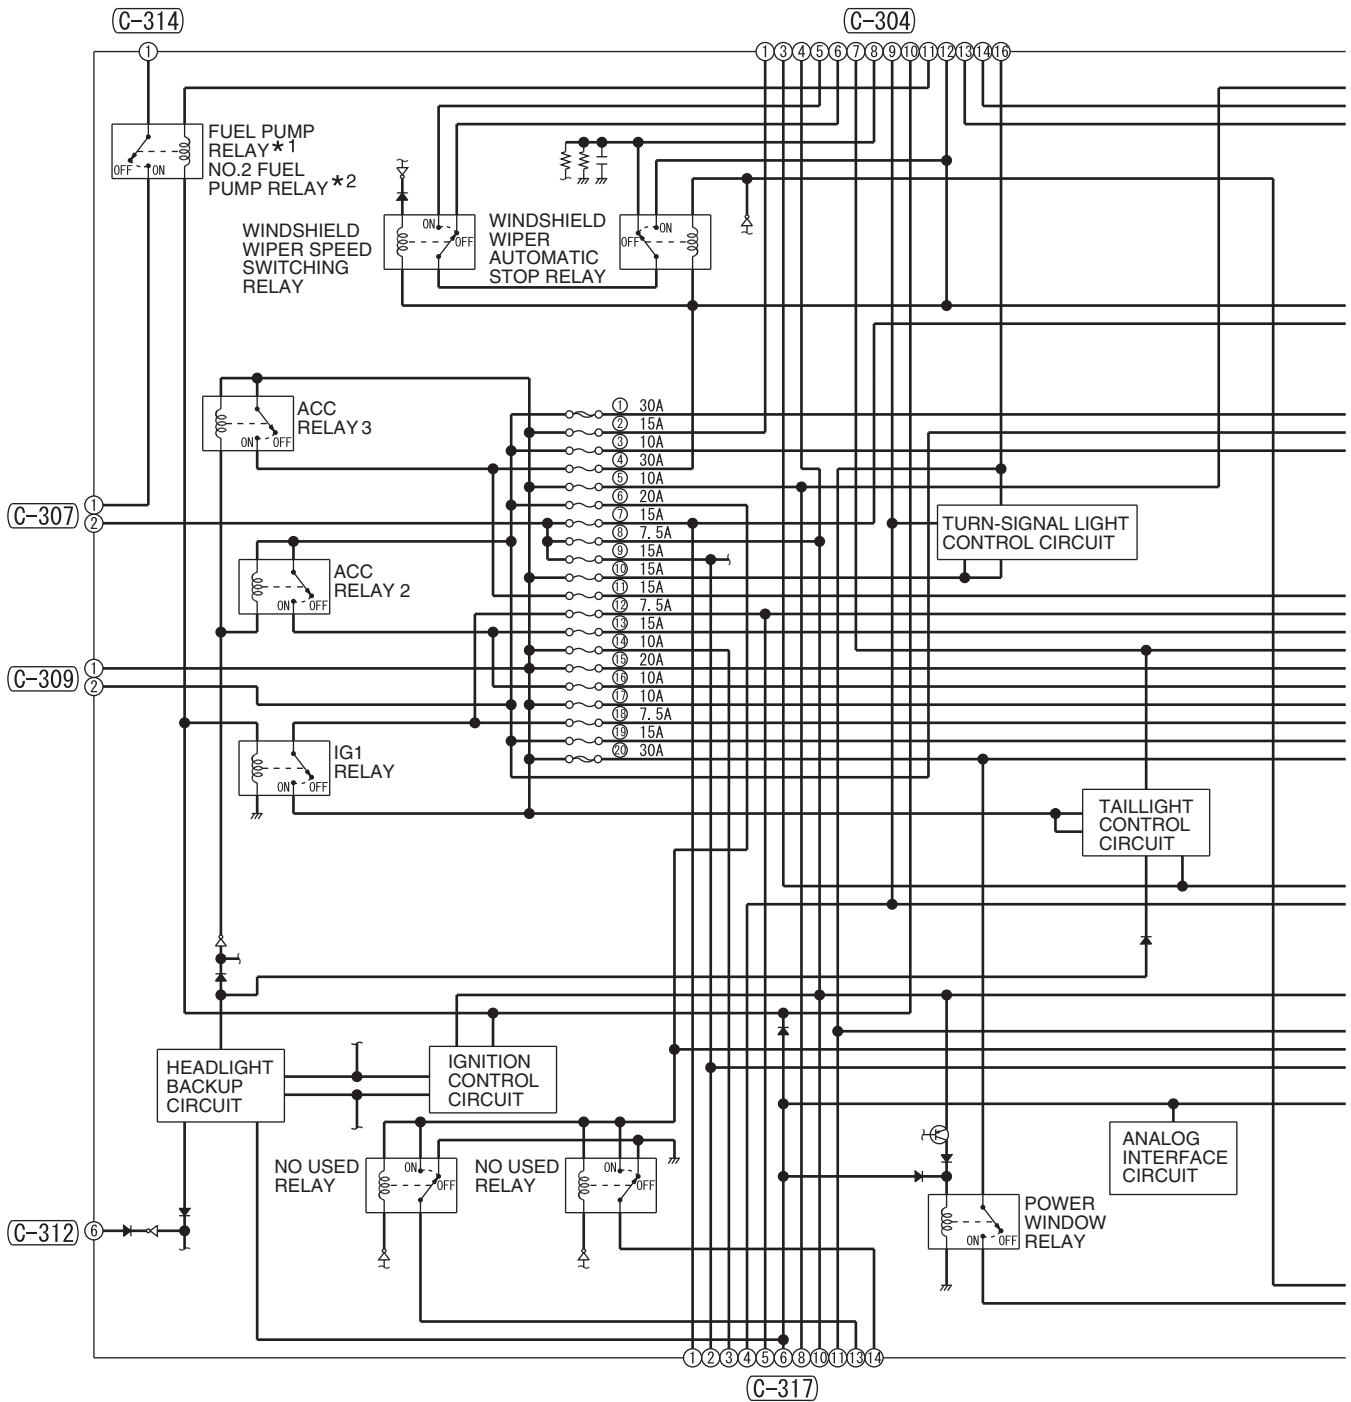

ETACS-ECU

M1901026300623