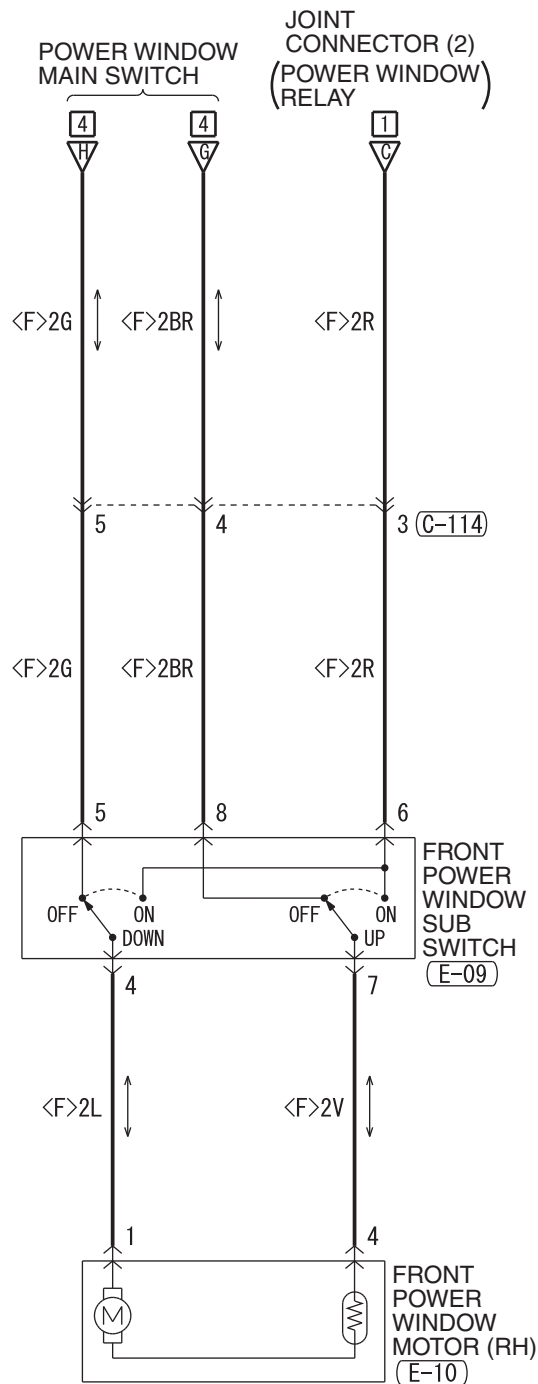

6

WIRE COLOR CODE
B : BLACK LG : LIGHT GREEN G : GREEN L : BLUE W : WHITE Y : YELLOW SB : SKY BLUE
BR : BROWN O : ORANGE GR : GRAY R : RED P : PINK V : VIOLET PU : PURPLE SI : SILVER

H9S11M00CB