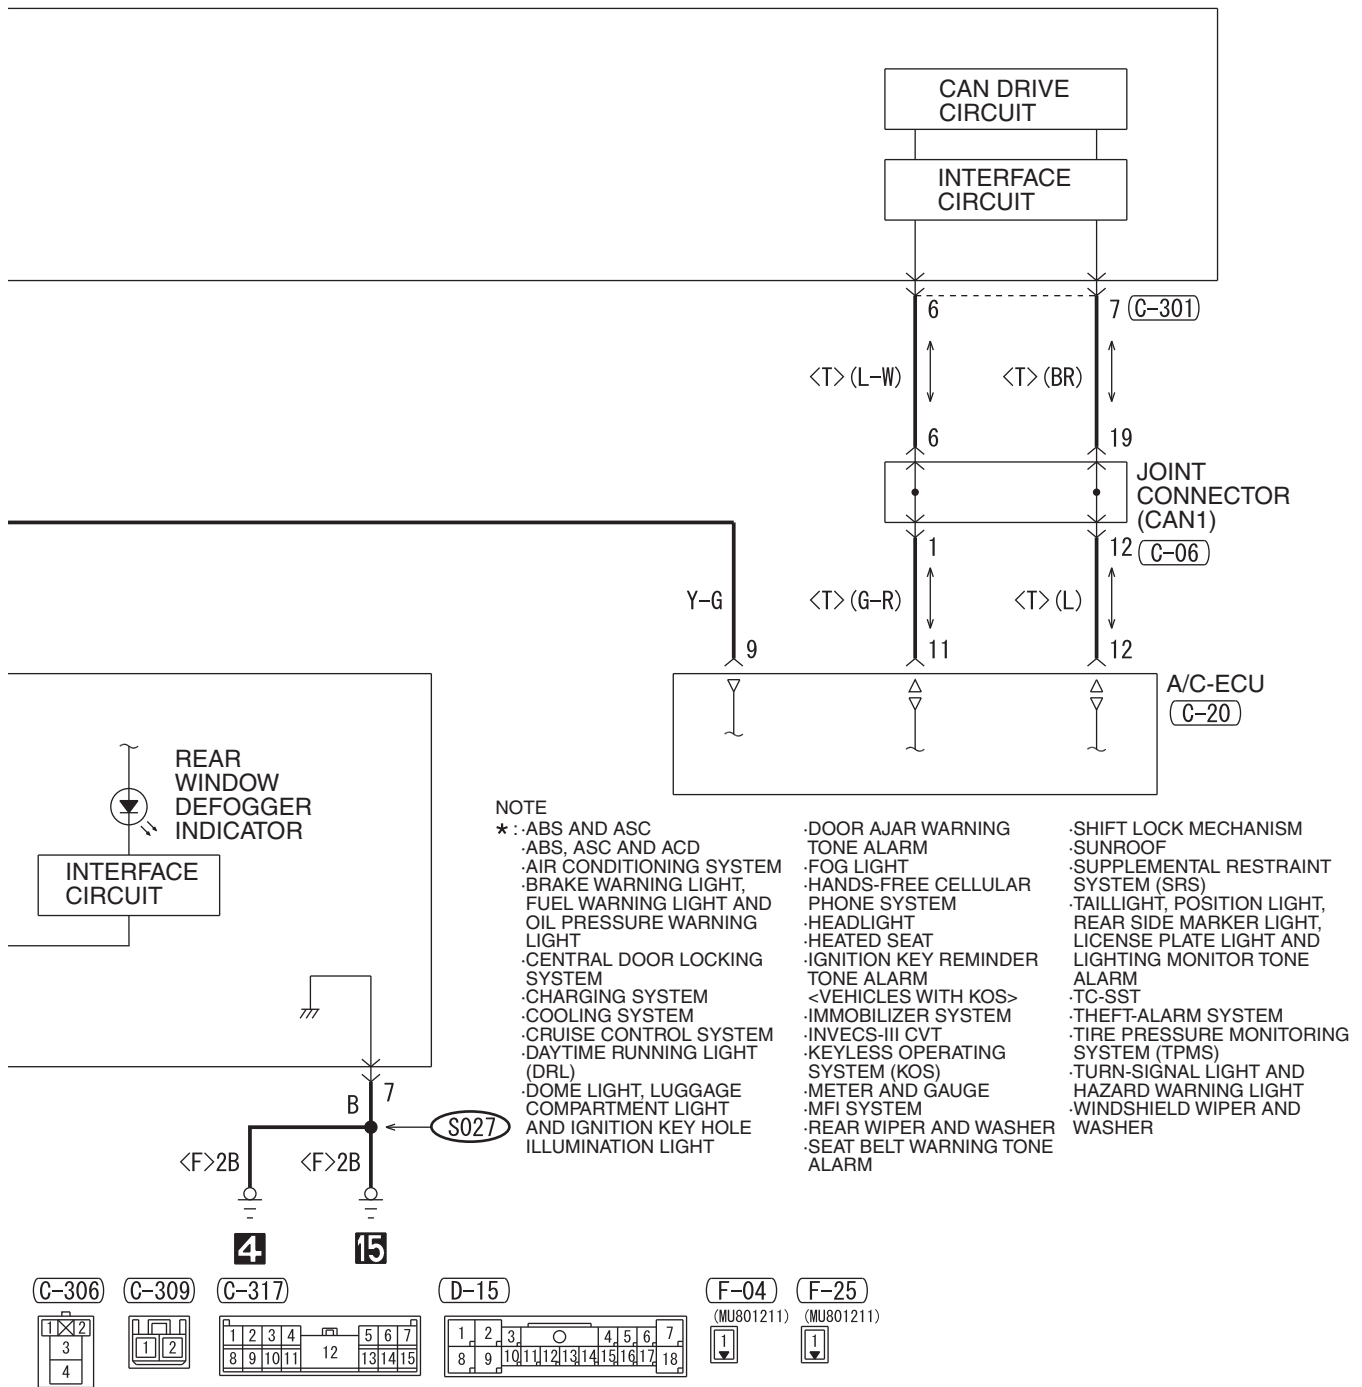

WIRE COLOR CODE

B : BLACK LG : LIGHT GREEN G : GREEN L : BLUE W : WHITE Y : YELLOW SB : SKY BLUE
BR : BROWN O : ORANGE GR : GRAY R : RED P : PINK V : VIOLET PU : PURPLE SI : SILVER

HAS13M04AB