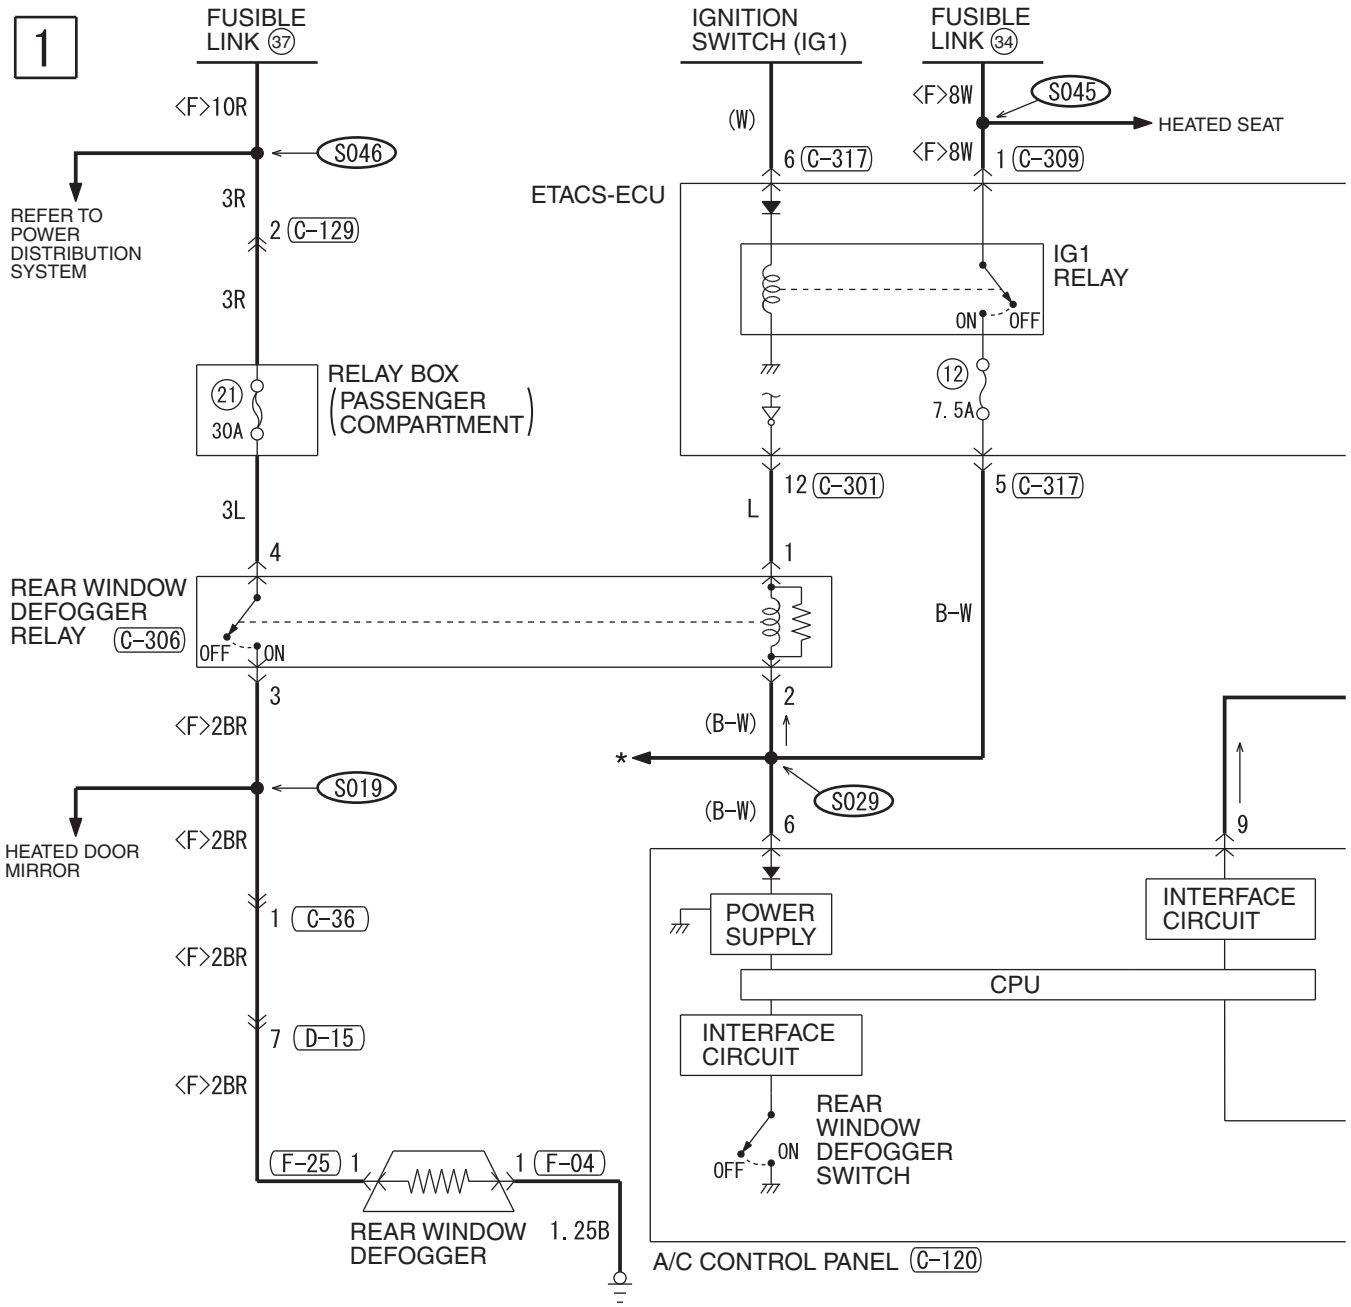

REAR WINDOW DEFOGGER

M1901006402691