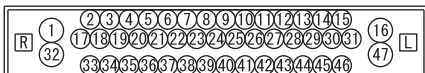

(C-21)

(C-34) FRONT SIDE