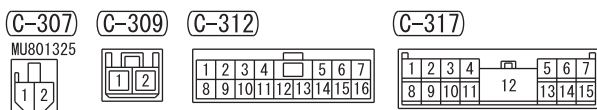

WIRE COLOR CODE
B: BLACK LG: LIGHT GREEN G: GREEN L: BLUE W: WHITE Y: YELLOW SB: SKY BLUE
BR: BROWN O: ORANGE GR: GRAY R: RED P: PINK V: VIOLET PU: PURPLE SI: SILVER

HAS08M02BB