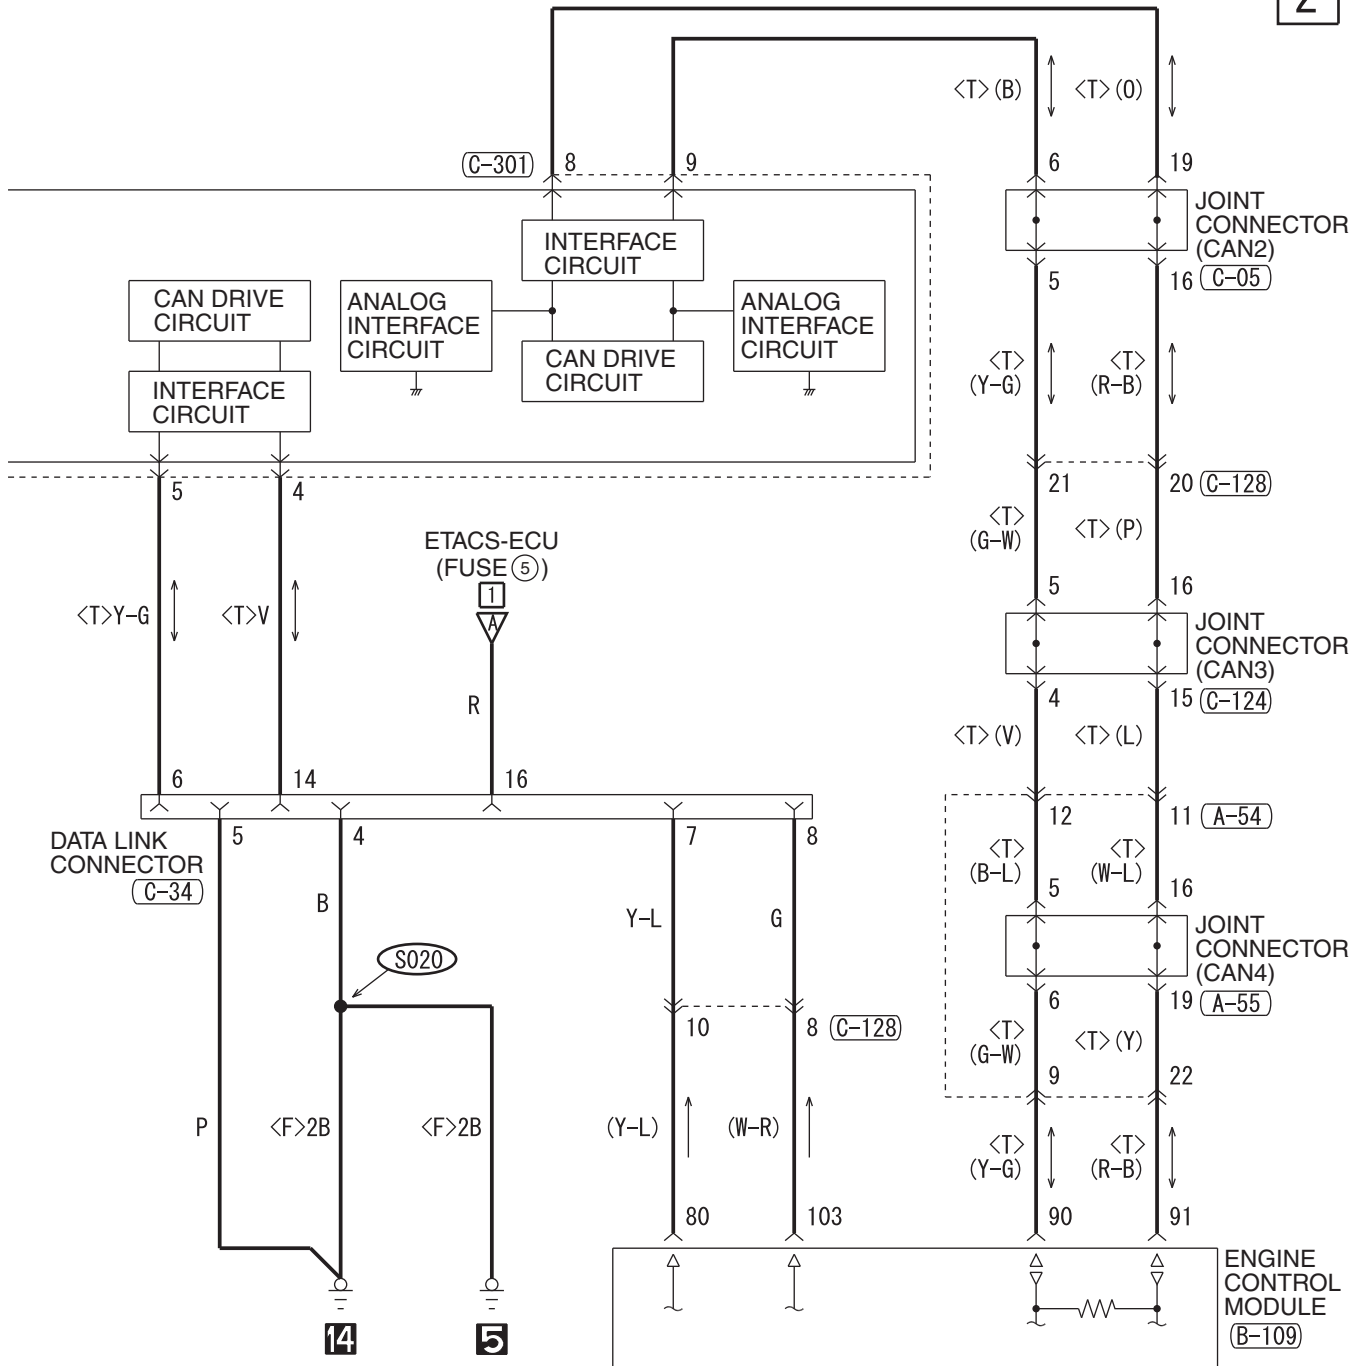

2

(C-05)

1	2	3	4	5	6	7	8	9	10	11		
12	13	14	15	16	17	18	19	20	21	22	23	24

(C-06)

1	2	3	4	5	6	7	8	9	10	11		
12	13	14	15	16	17	18	19	20	21	22	23	24

(C-34) FRONT SIDE

1	2	3	4	5	6	7	8
9	10	11	12	13	14	15	16

(C-124)

1	2	3	4	5	6	7	8	9	10	11		
12	13	14	15	16	17	18	19	20	21	22	23	24

(C-317)

1	2	3	4	5	6	7	
8	9	10	11	12	13	14	15

WIRE COLOR CODE

B : BLACK LG : LIGHT GREEN G : GREEN L : BLUE W : WHITE
Y : YELLOW SB : SKY BLUE BR : BROWN O : ORANGE GR : GRAY
R : RED P : PINK V : VIOLET PU : PURPLE SI : SILVER