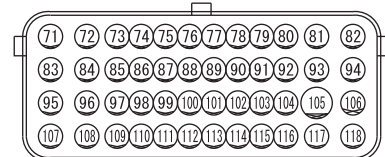

B-109

H9S02M01AA