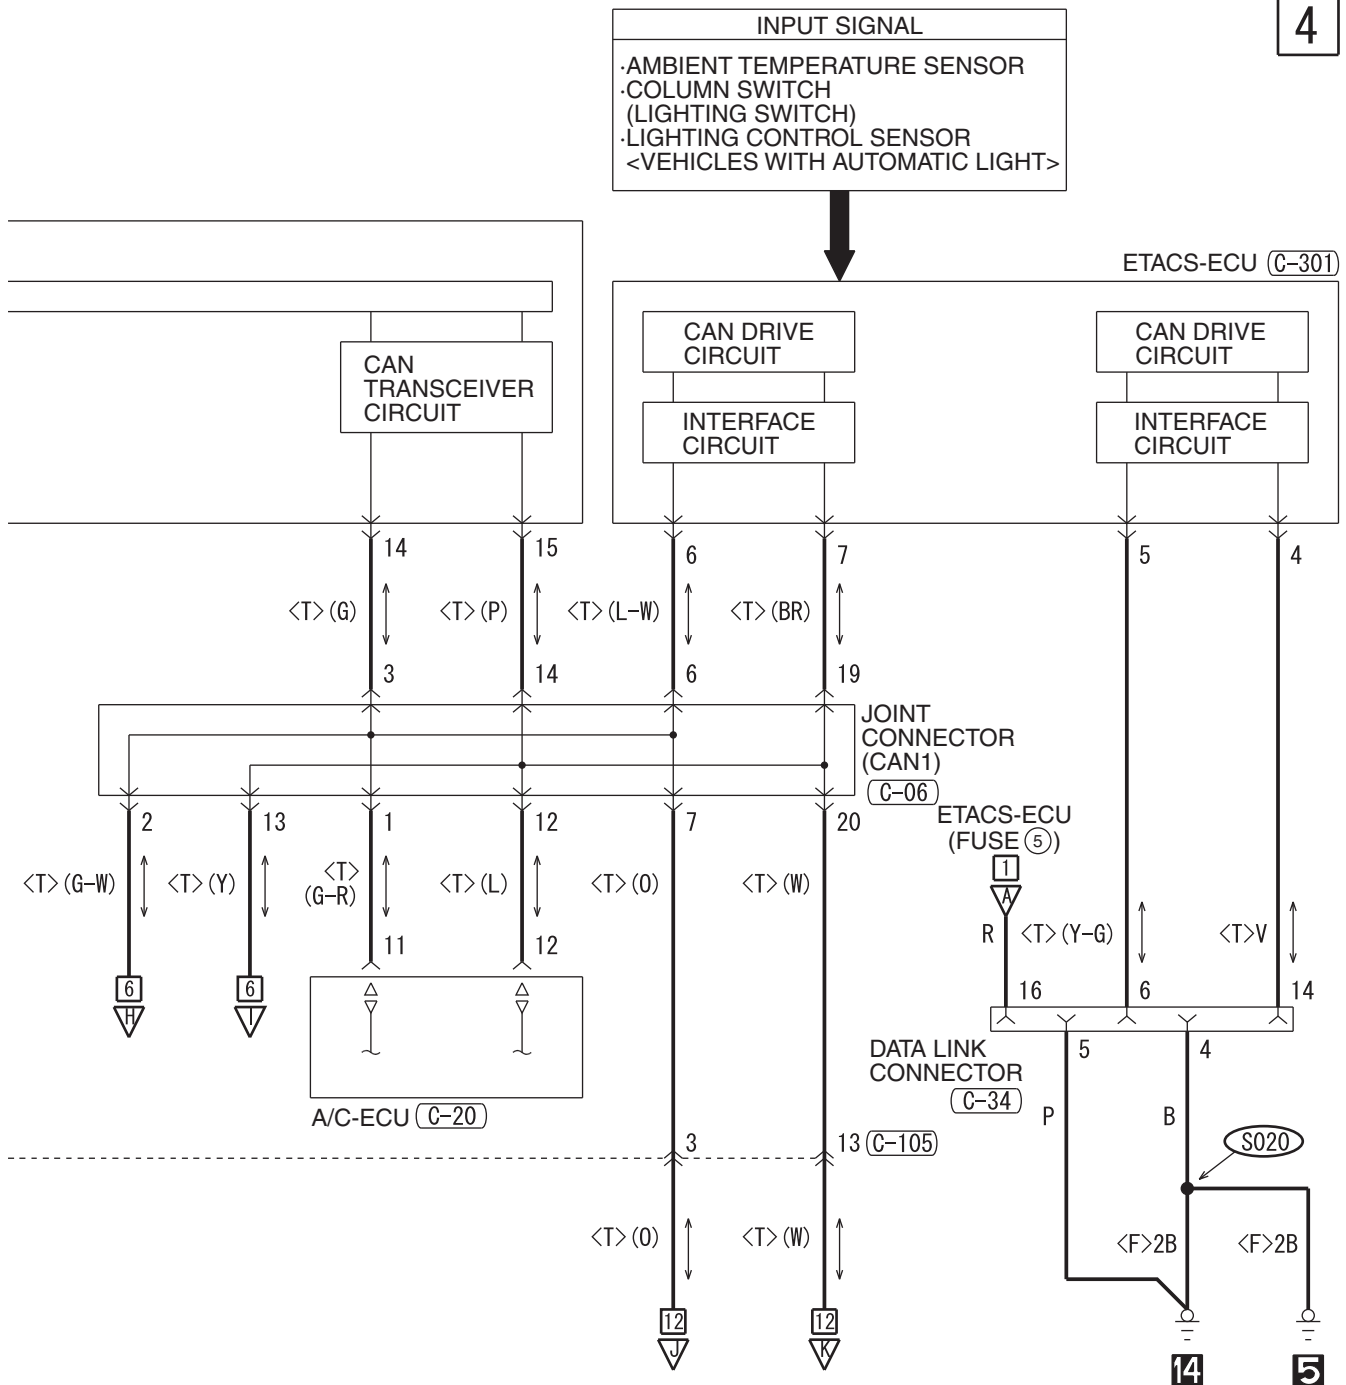

4

(C-34) FRONT SIDE

(C-105)

(C-301)

WIRE COLOR CODE

B: BLACK LG: LIGHT GREEN G: GREEN L: BLUE W: WHITE Y: YELLOW SB: SKY BLUE
BR: BROWN O: ORANGE GR: GRAY R: RED P: PINK V: VIOLET PU: PURPLE SI: SILVER

HAS14M01BB

TSB Revision