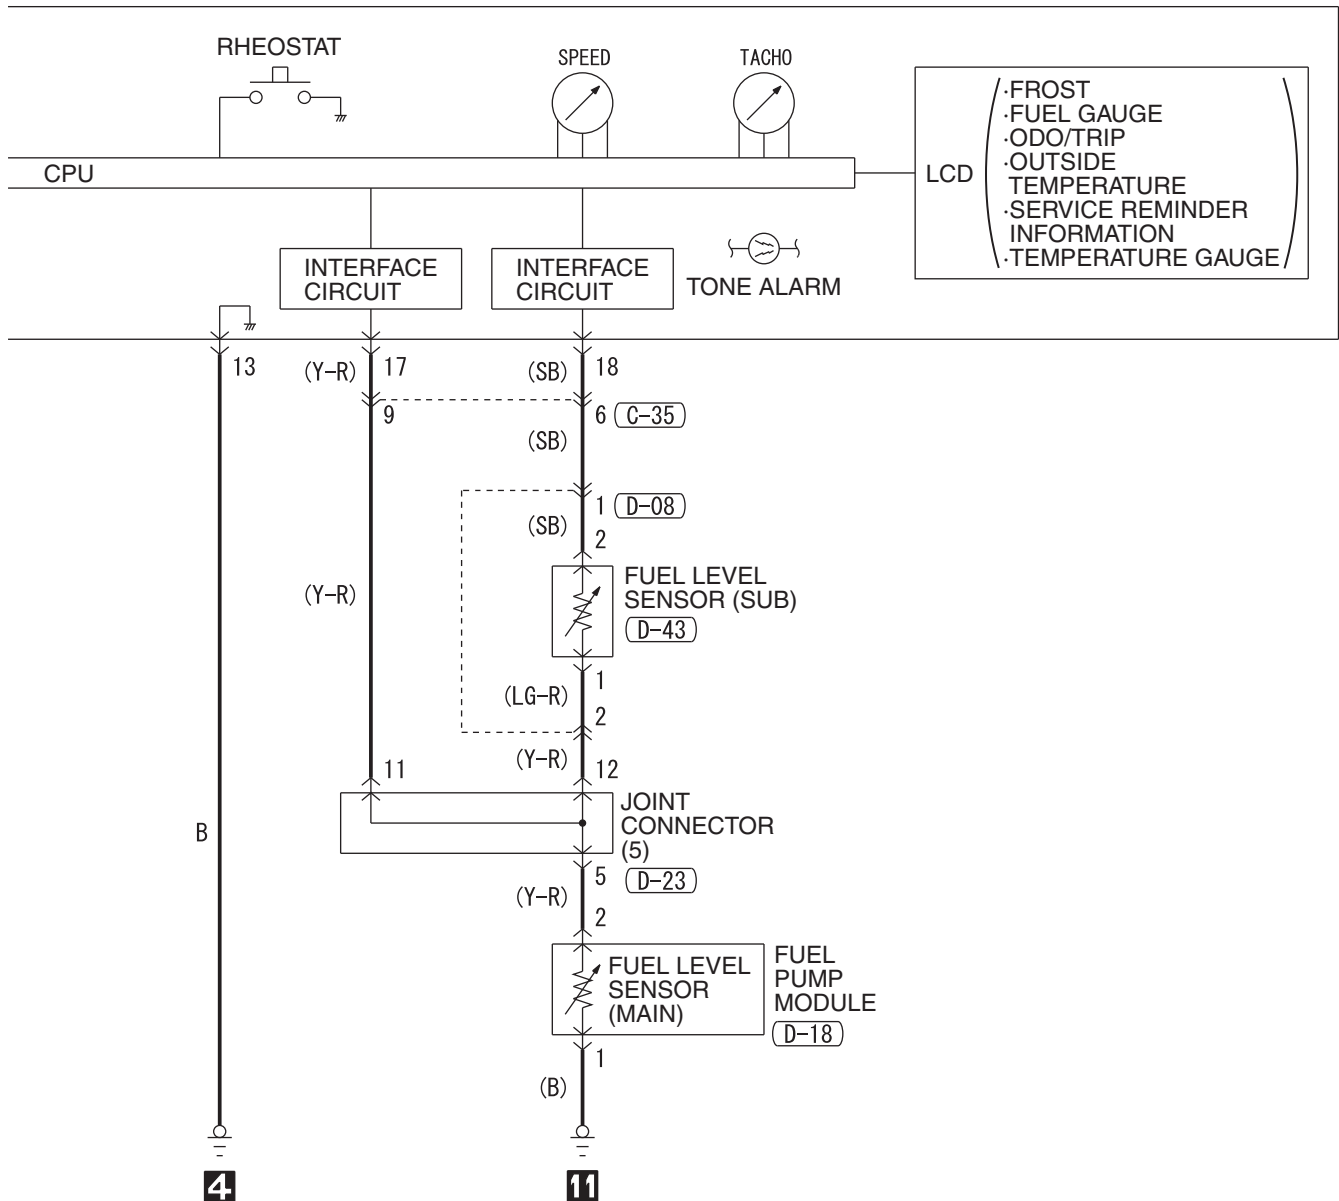

4

D-43

WIRE COLOR CODE
B: BLACK LG: LIGHT GREEN G: GREEN L: BLUE W: WHITE Y: YELLOW SB: SKY BLUE
BR: BROWN O: ORANGE GR: GRAY R: RED P: PINK V: VIOLET PU: PURPLE SI: SILVER

H9S10M01BB

TSB Revision