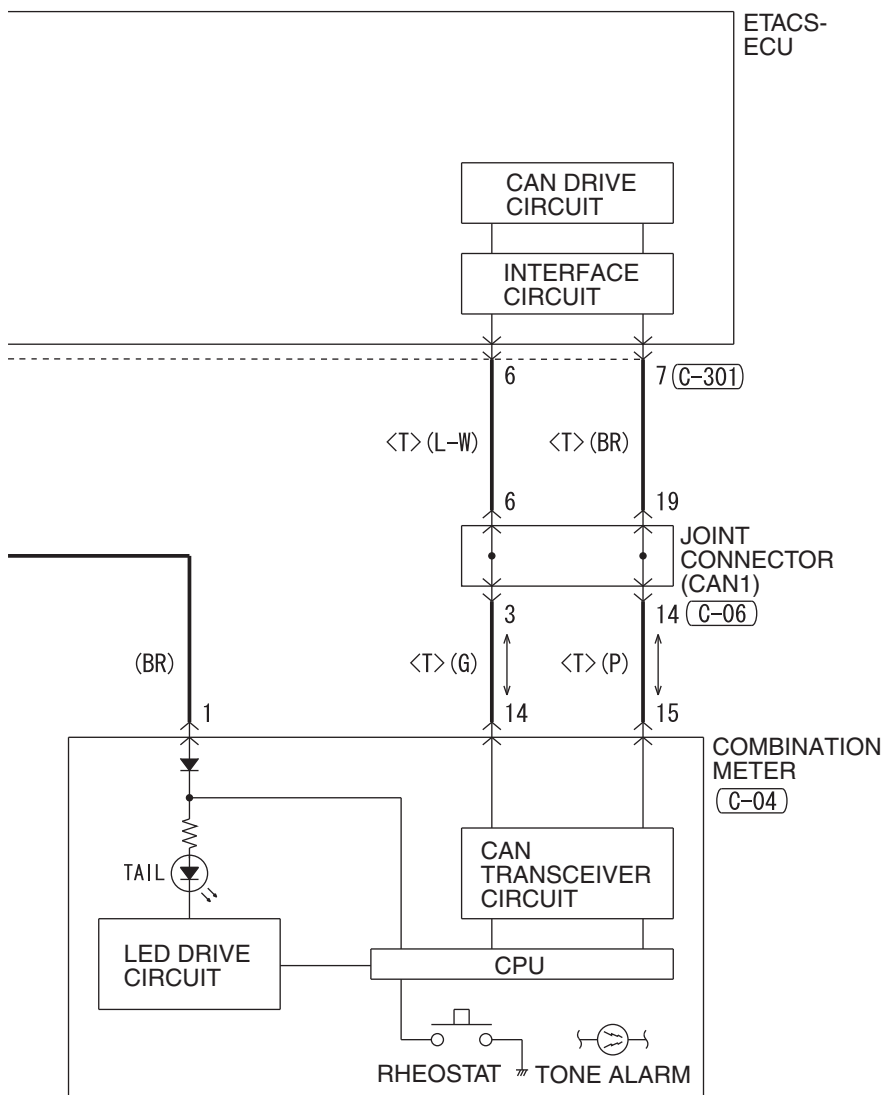

NOTE

- *1: VEHICLES WITH AUTOMATIC LIGHT
- *2:
  - ·AIR CONDITIONING SYSTEM
  - ·CENTRAL DOOR LOCKING SYSTEM
  - ·DOME LIGHT, LUGGAGE COMPARTMENT LIGHT AND IGNITION KEY HOLE ILLUMINATION LIGHT
  - ·HEADLIGHT
  - ·IMMOBILIZER SYSTEM
  - ·KEYLESS OPERATING SYSTEM (KOS)
  - ·THEFT-ALARM SYSTEM
  - ·TIRE PRESSURE MONITORING SYSTEM (TPMS)
- *3:
  - ·ABS AND ASC
  - ·ABS, ASC AND ACD
  - ·AIR CONDITIONING SYSTEM
  - ·BRAKE WARNING LIGHT, FUEL WARNING LIGHT AND OIL PRESSURE WARNING LIGHT
  - ·CENTRAL DOOR LOCKING SYSTEM
  - ·CHARGING SYSTEM
  - ·COOLING SYSTEM
  - ·CRUISE CONTROL SYSTEM
  - ·DAYTIME RUNNING LIGHT (DRL)
  - ·DOME LIGHT, LUGGAGE COMPARTMENT LIGHT AND IGNITION KEY HOLE ILLUMINATION LIGHT
  - ·DOOR AJAR WARNING TONE ALARM
  - ·HANDS-FREE CELLULAR PHONE SYSTEM
  - ·HEADLIGHT
  - ·HEATED DOOR MIRROR
  - ·HEATED SEAT
  - ·IGNITION KEY REMINDER TONE ALARM
  - ·<VEHICLES WITH KOS>
  - ·IMMOBILIZER SYSTEM
  - ·INVECS-III CVT
  - ·KEYLESS OPERATING SYSTEM (KOS)
  - ·METER AND GAUGE
  - ·MFI SYSTEM
  - ·REAR WINDOW DEFOGGER
  - ·SEAT BELT WARNING TONE ALARM
  - ·SHIFT LOCK MECHANISM
  - ·SUNROOF
  - ·SUPPLEMENTAL RESTRAINT SYSTEM (SRS)
  - ·TC-SST
  - ·THEFT-ALARM SYSTEM
  - ·TIRE PRESSURE MONITORING SYSTEM (TPMS)

C-317

1	2	3	4	5	6	7	
8	9	10	11	12	13	14	15

WIRE COLOR CODE

B : BLACK LG : LIGHT GREEN G : GREEN L : BLUE W : WHITE Y : YELLOW SB : SKY BLUE
BR : BROWN O : ORANGE GR : GRAY R : RED P : PINK V : VIOLET PU : PURPLE SI : SILVER

HAS08M03BB