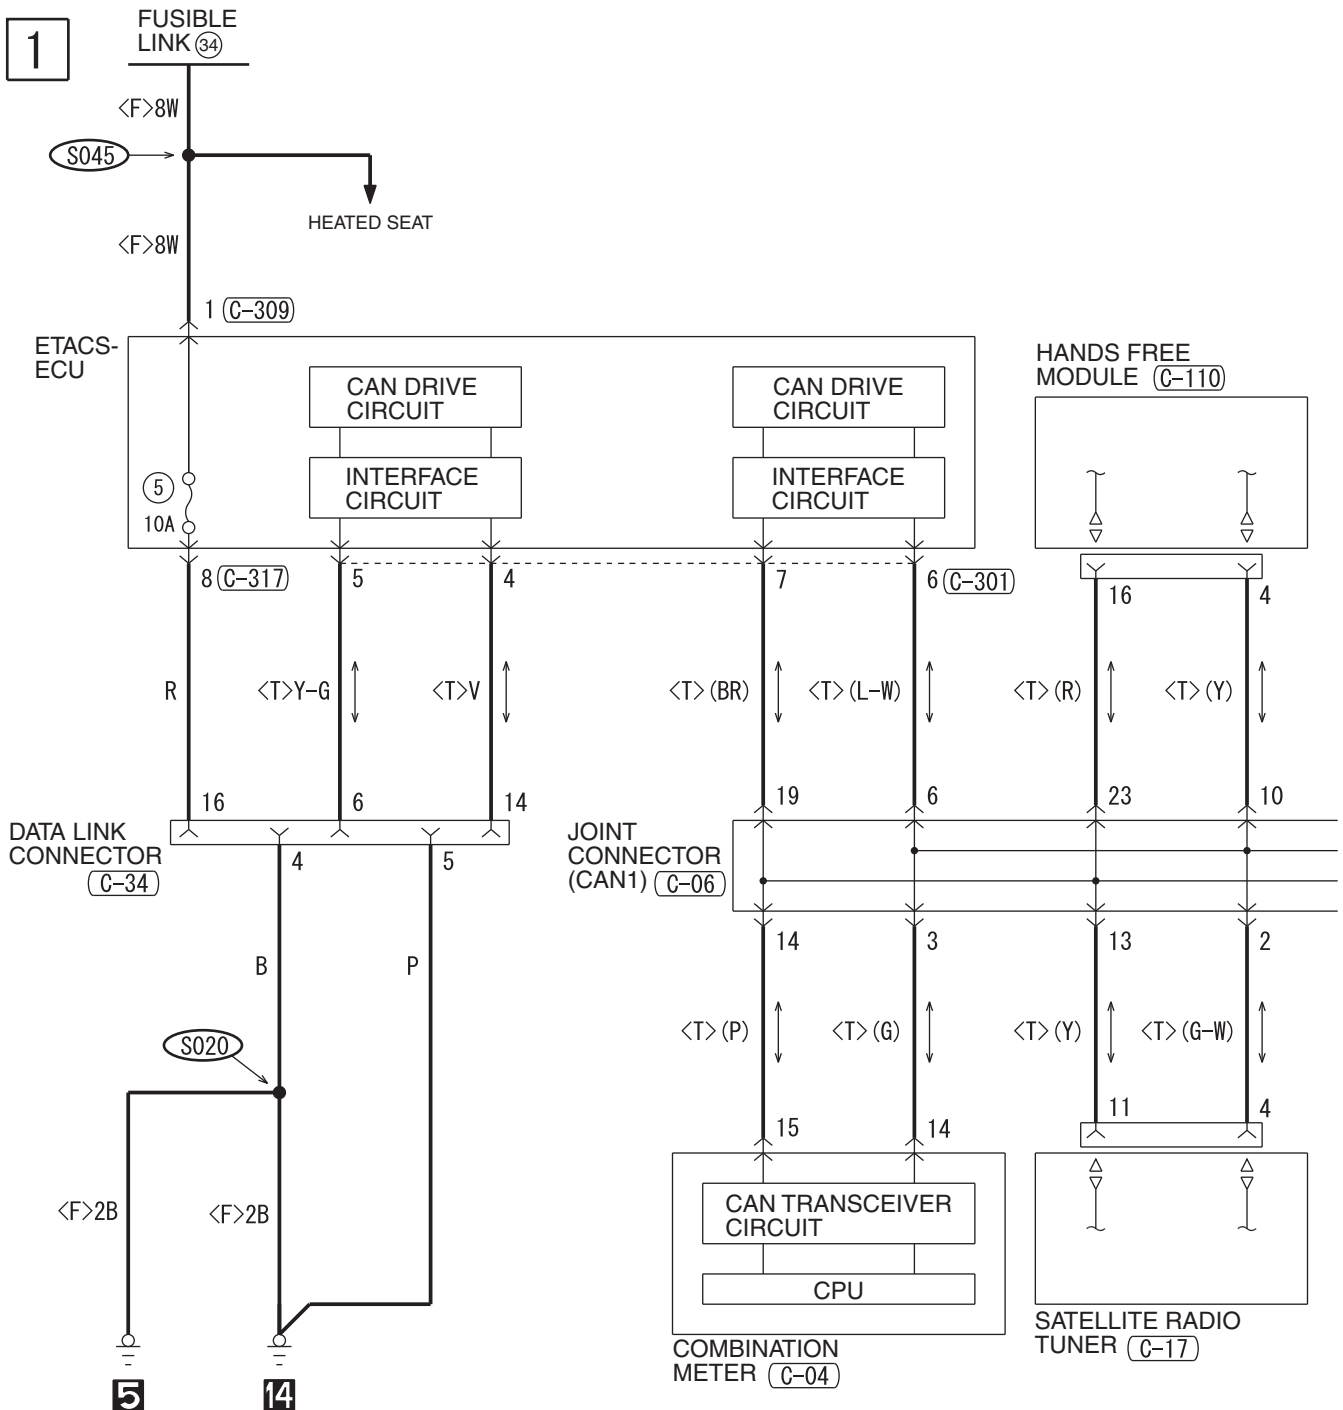

CONTROLLER AREA NETWORK (CAN) <TURBO>

M1901004000947

H9S15M18AA