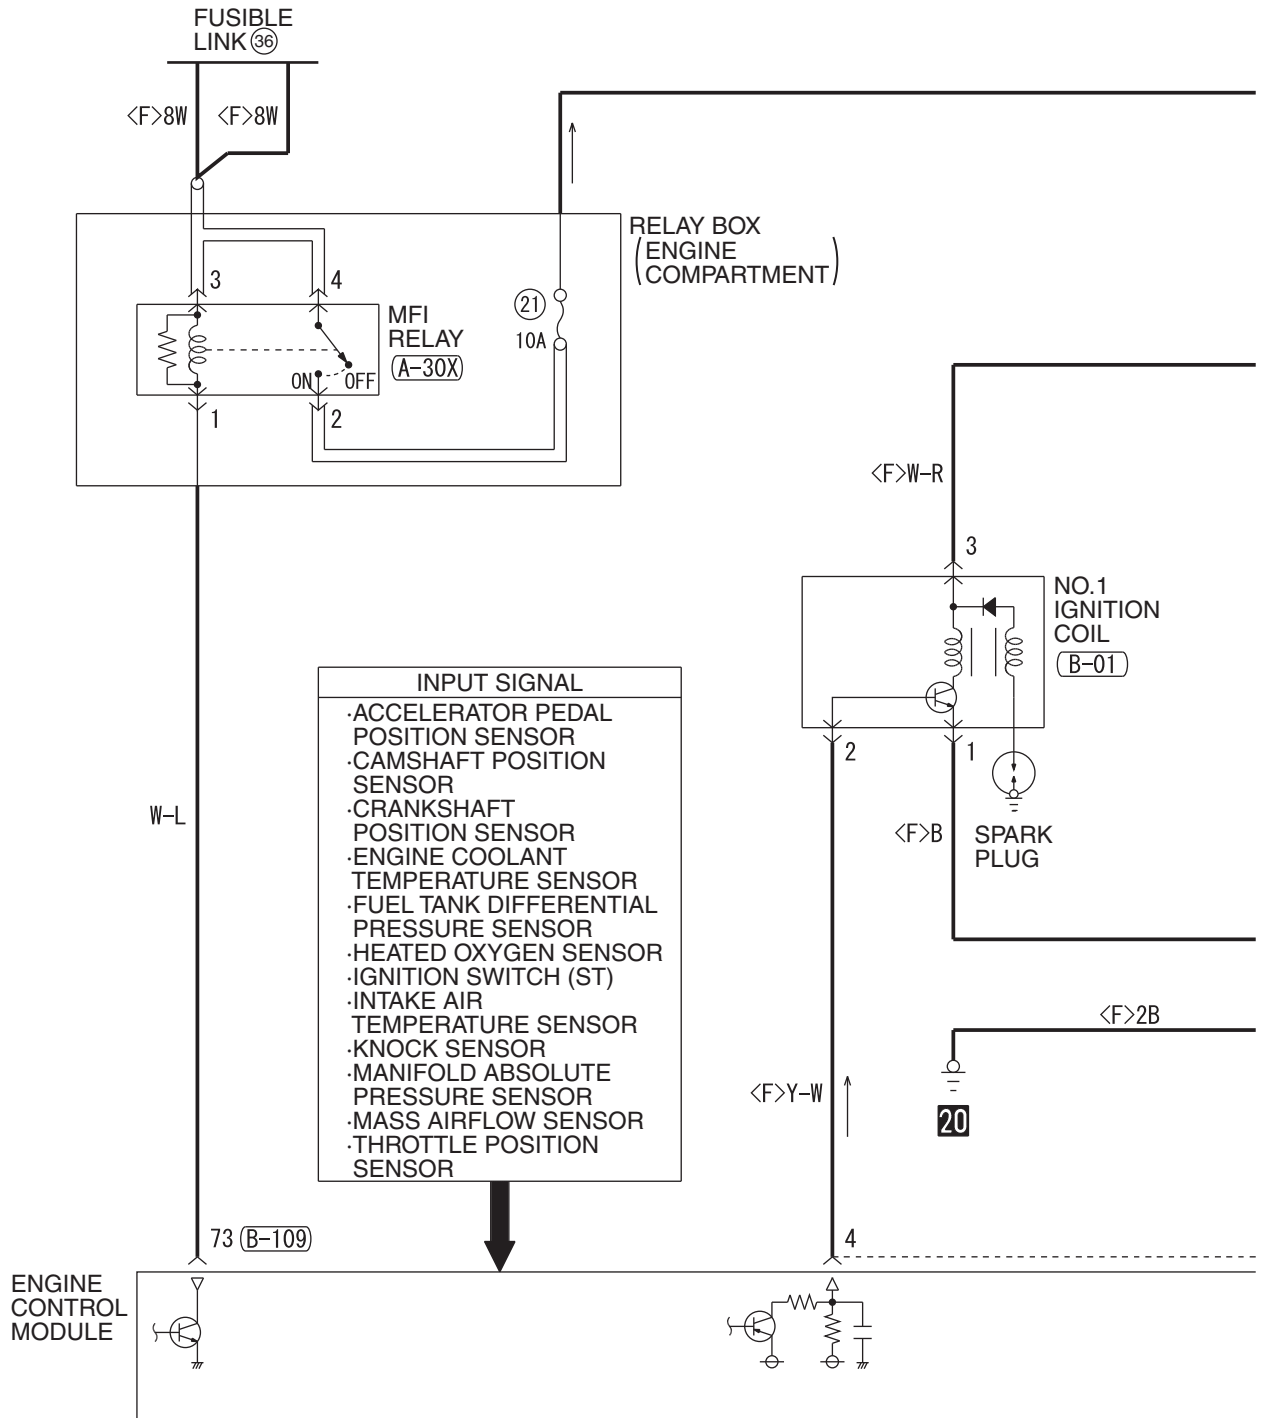

IGNITION SYSTEM <NON-TURBO>

M1901000605179

1