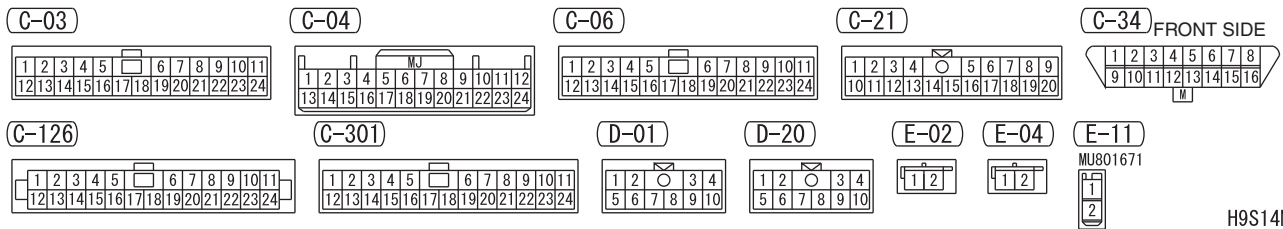

AUDIO SYSTEM <VEHICLES WITHOUT AUDIO AMPLIFIER> (CONTINUED)