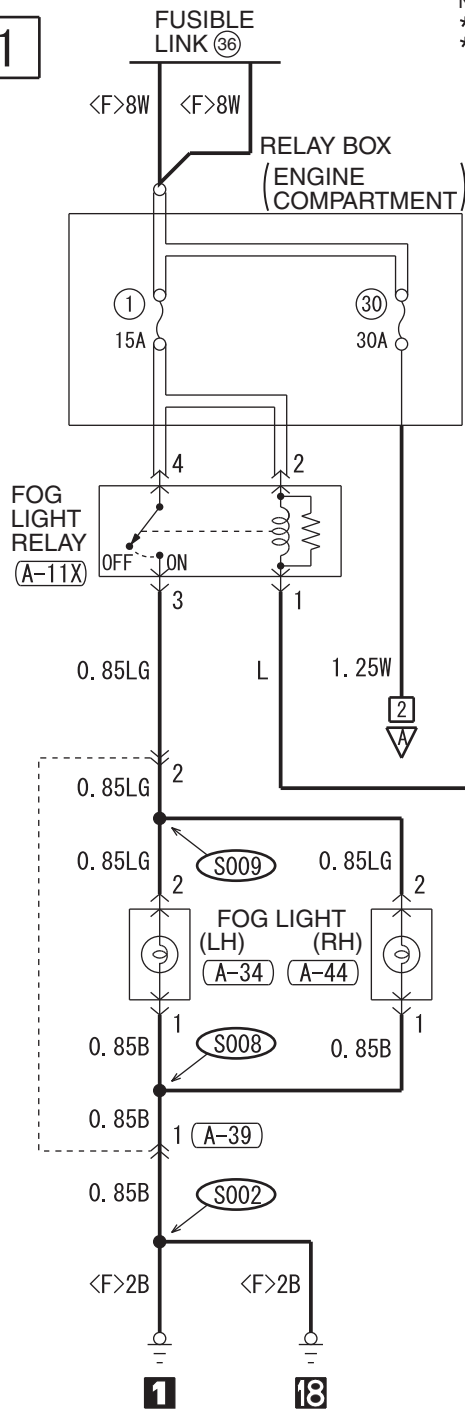

FOG LIGHT

1

NOTE

*1: VEHICLES WITH AUTOMATIC LIGHT

1. *2: .ABS AND ASC
   .ABS, ASC AND ACD
   .AIR CONDITIONING SYSTEM
   .BRAKE WARNING LIGHT, FUEL PRESSURE WARNING LIGHT
   .CENTRAL DOOR LOCKING SYSTEM
   .CHARGING SYSTEM
   .COOLING SYSTEM
   .CRUISE CONTROL SYSTEM
   .DAYTIME RUNNING LIGHT (DRL)

1. .DOME LIGHT, LUGGAGE COMPARTMENT LIGHT AND IGNITION KEY HOLE ILLUMINATION LIGHT
   .DOOR AJAR WARNING TONE ALARM
   .HANDS-FREE CELLULAR PHONE SYSTEM
   .HEADLIGHT
   .HEATED DOOR MIRROR
   .HEATED SEAT
   .IGNITION KEY REMINDER TONE ALARM
   <VEHICLES WITH KOS>
   .IMMOBILIZER SYSTEM

1. .INVECS-III CVT
   .KEYLESS OPERATING SYSTEM (KOS)
   .METER AND GAUGE
   .MFI SYSTEM
   .REAR WINDOW DEFOGGER
   .SEAT BELT WARNING TONE ALARM
   .SHIFT LOCK MECHANISM
   .SUNROOF
   .SUPPLEMENTAL RESTRAINT SYSTEM (SRS)
   .TC-SST
   .THEFT-ALARM SYSTEM
   .TIRE PRESSURE MONITORING SYSTEM (TPMS)