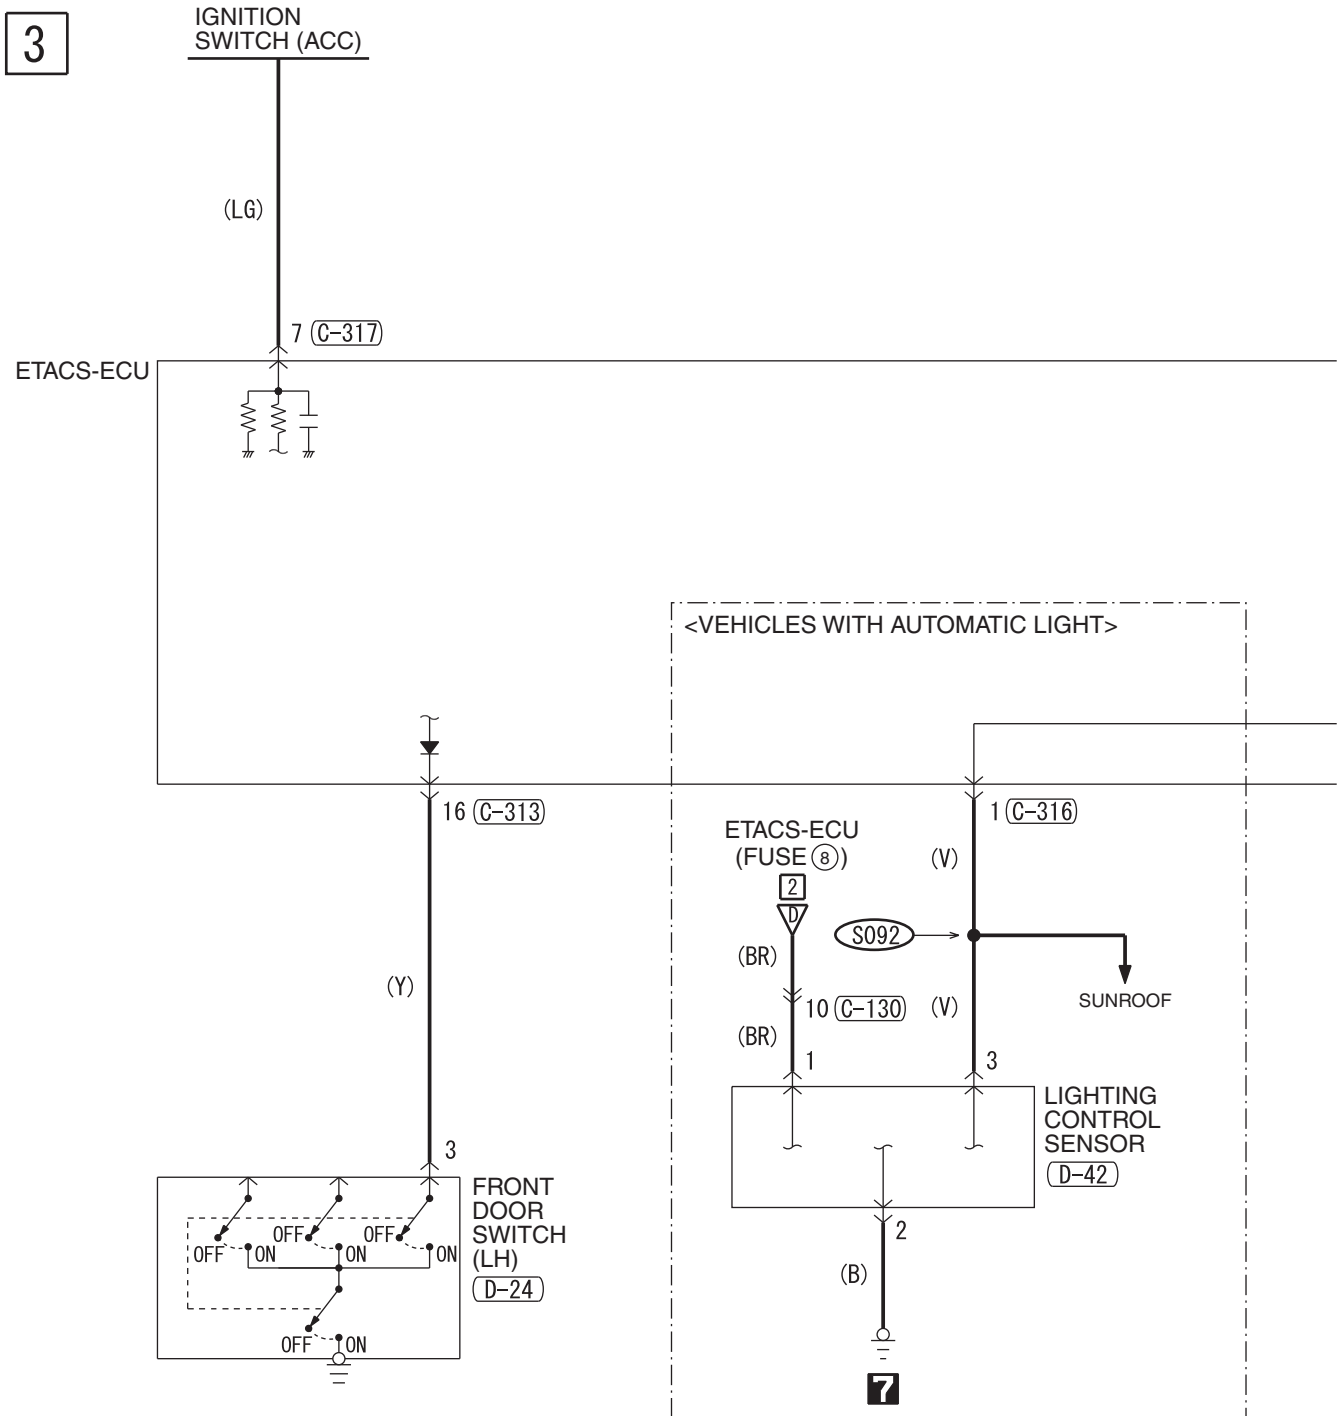

HEADLIGHT <DISCHARGE TYPE> (CONTINUED)

(C-130)

(C-301)

(C-307)

(C-309)

(C-312)

(C-313)

(C-316)