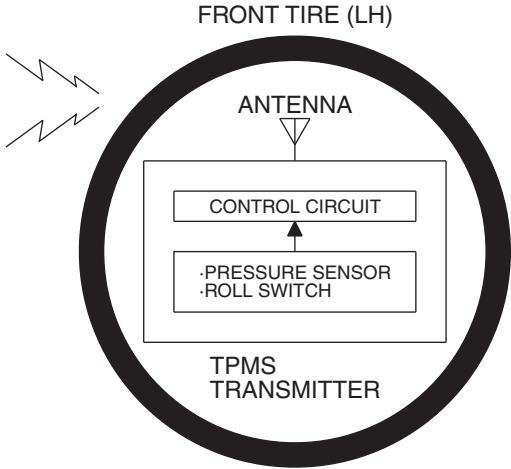

TIRE PRESSURE MONITORING (TPMS) <NON-TURBO> (CONTINUED)

5