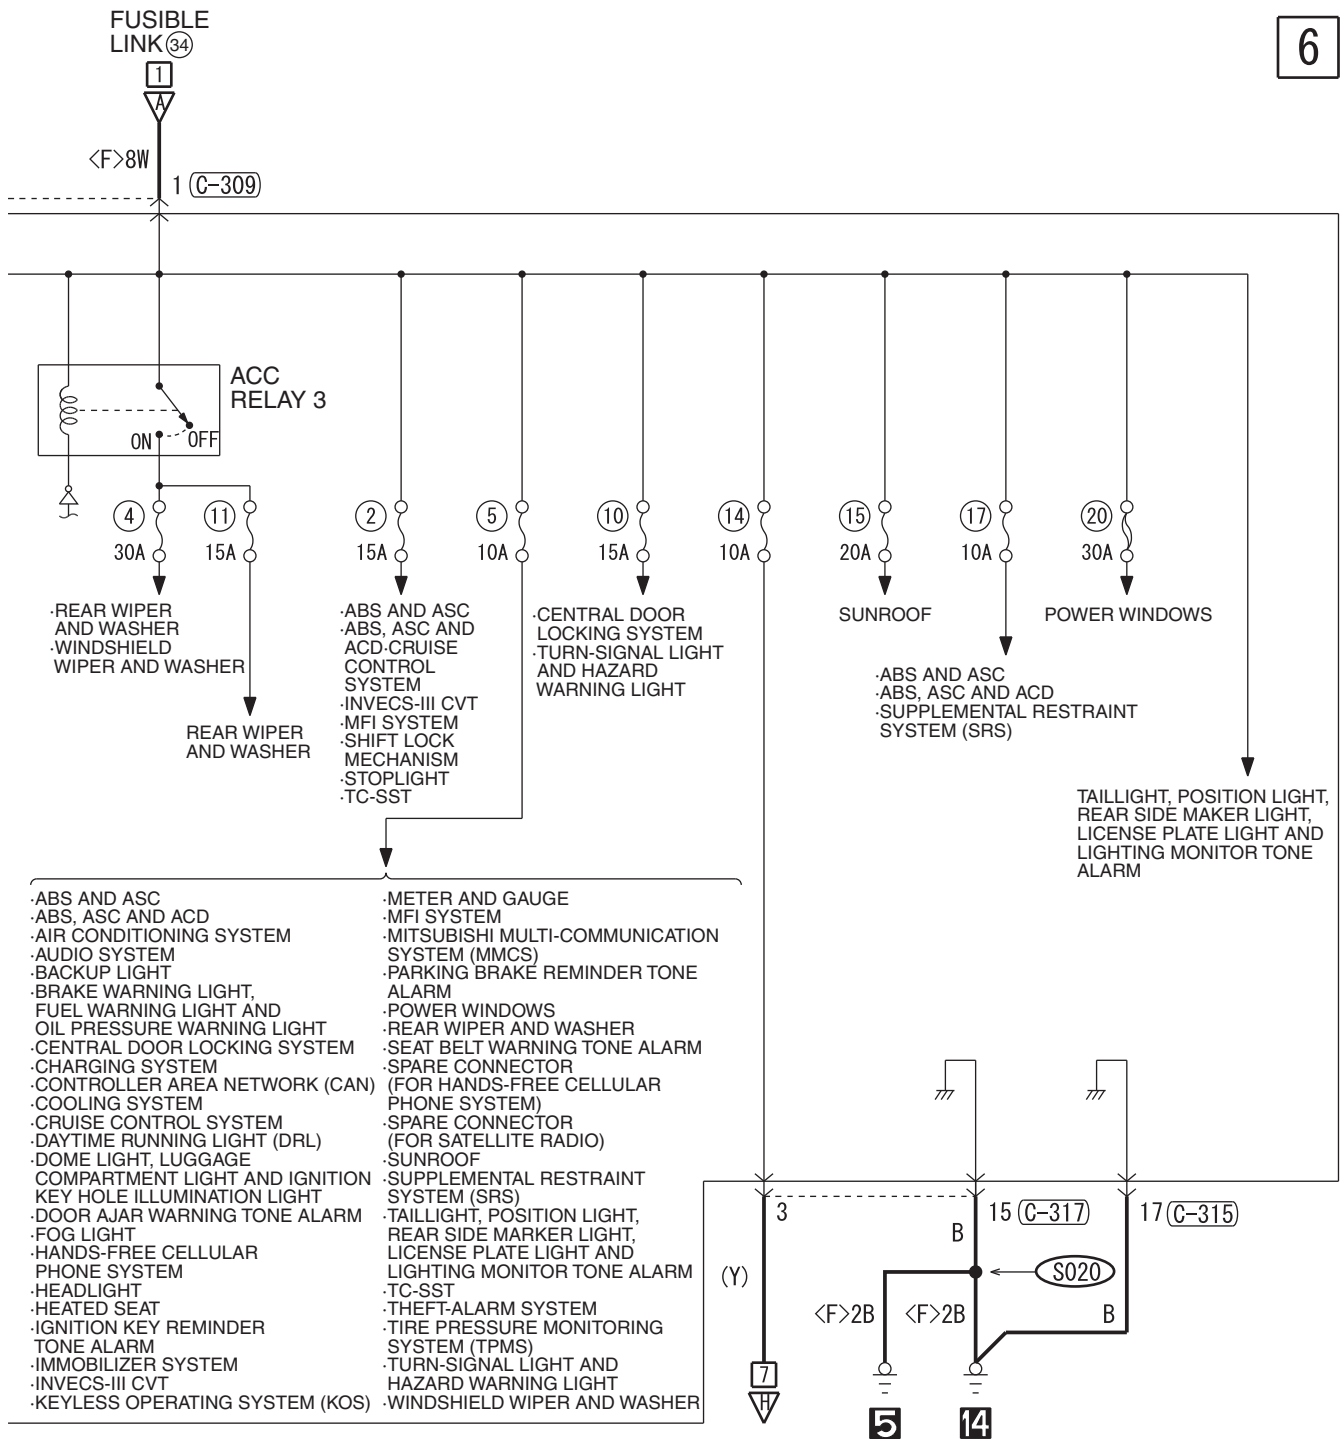

6

WIRE COLOR CODE

B : BLACK LG : LIGHT GREEN G : GREEN L : BLUE W : WHITE Y : YELLOW SB : SKY BLUE
BR : BROWN O : ORANGE GR : GRAY R : RED P : PINK V : VIOLET PU : PURPLE SI : SILVER

HAS01M00CB

TSB Revision