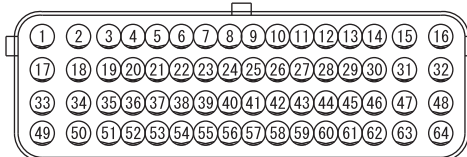

STARTING SYSTEM <CVT>

M1901000504801

1

B-108

H9S02M01AA