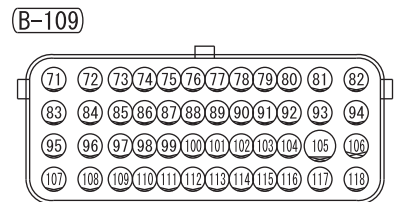

MFI SYSTEM <TURBO> (CONTINUED)