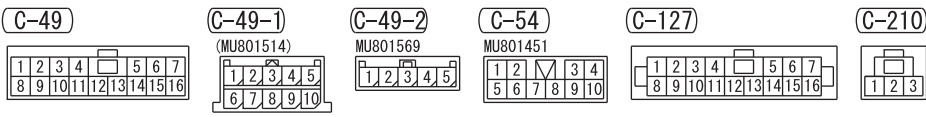

TWIN CLUTCH-SPORTRONIC SHIFT TRANSMISSION (TC-SST) (CONTINUED)

3