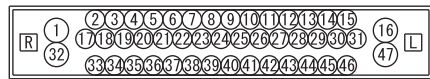

(C-128)

(C-133)