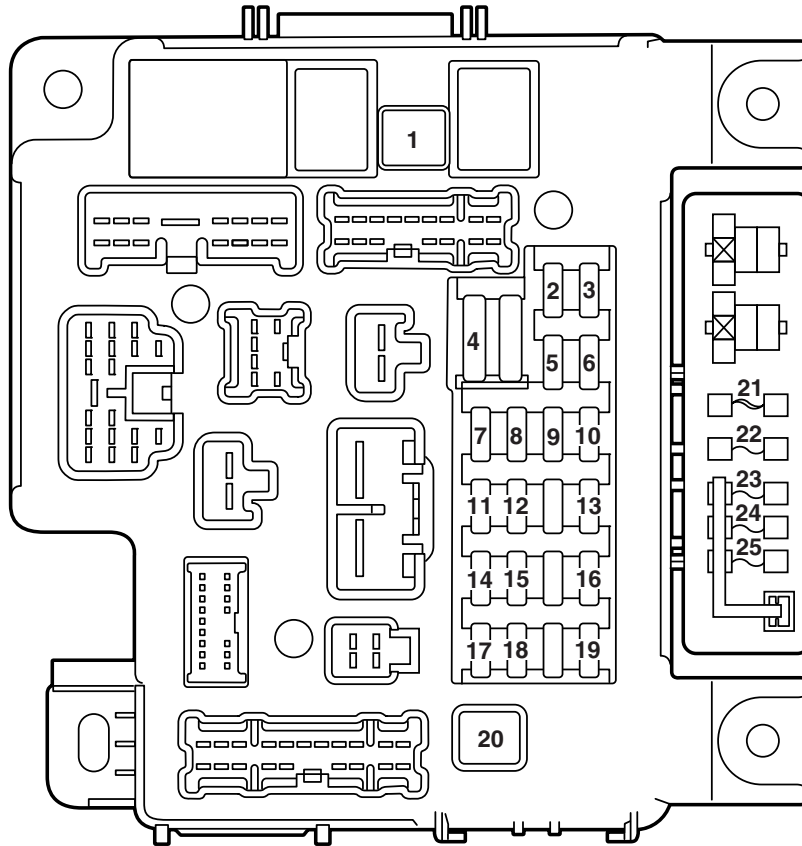

Fuse box in ETACS-ECU

AC607380AD

CENTRALIZED RELAY

Connector No.	Name	Connector No.	Name
A-11X	Fog light relay	A-23X	Condenser fan relay <Non-turbo>
A-12X	Horn relay	A-24X	Starter relay
A-13X	A/C compressor clutch relay	A-25X	Headlight relay (Low)
A-14X	-	A-26X	Radiator fan relay <Non-turbo>
A-15X	CVT control relay	A-27X	-
A-16X	No connection	A-28X	Fan control relay <Non-turbo>
A-17X	Headlight relay (High)	A-29X	-
A-18X	Throttle actuator control motor relay	A-30X	MFI relay
A-19X	-	A-56X	No.1 fuel pump relay
A-20X	Daytime running light relay <Discharge type headlight>	A-57X	Radiator fan relay <Turbo>
A-21X	Injector relay	A-58X	Condenser fan relay <Turbo>
A-22X	Electric pump relay <Turbo>	A-59X	Fan control relay <Turbo>