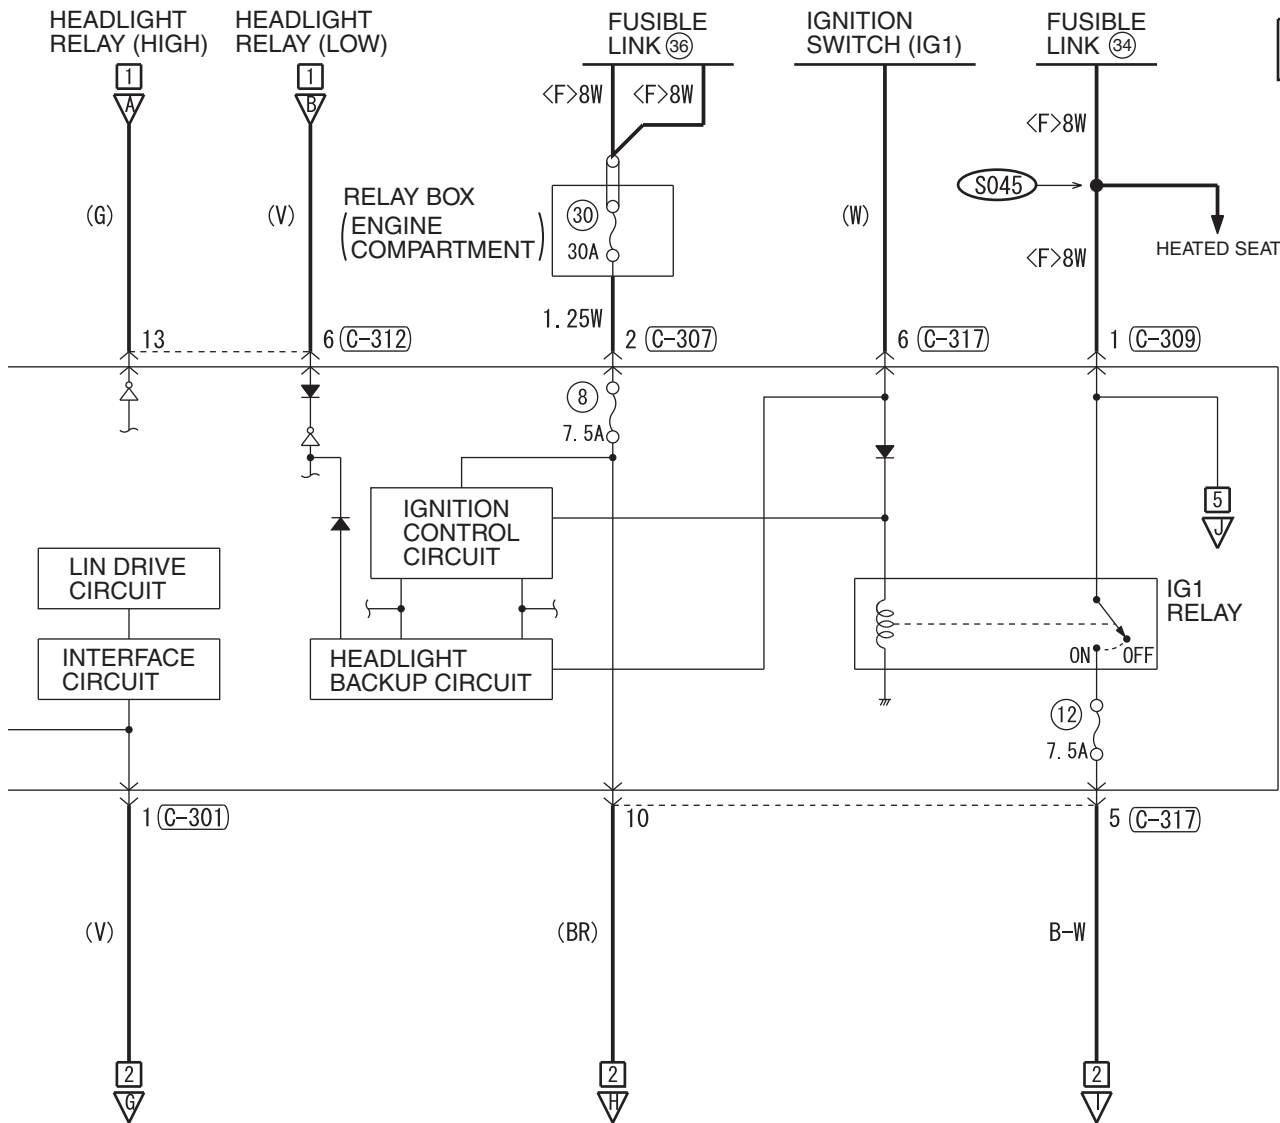

4

(C-317)

(D-24)

(D-42)

WIRE COLOR CODE

B: BLACK LG: LIGHT GREEN G: GREEN L: BLUE W: WHITE Y: YELLOW SB: SKY BLUE
BR: BROWN O: ORANGE GR: GRAY R: RED P: PINK V: VIOLET PU: PURPLE SI: SILVER

HAS08M01BB