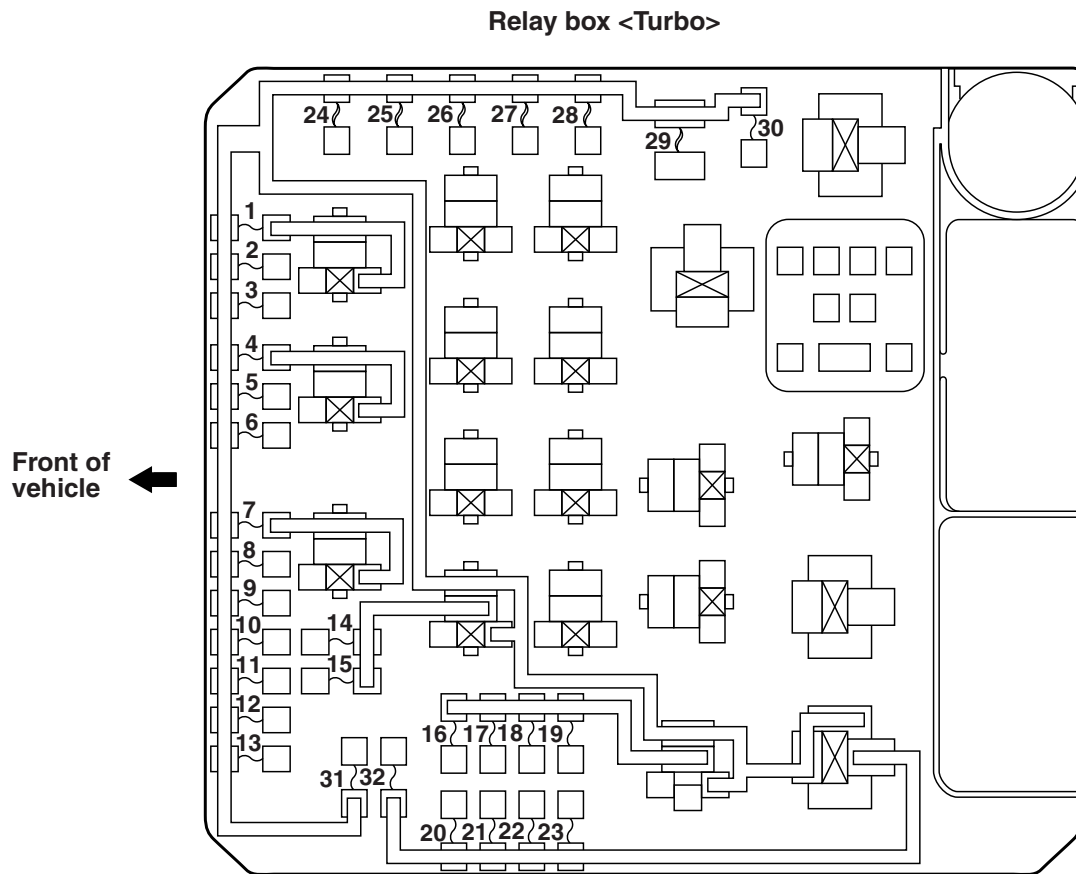

AC602856AT

AC506810AD