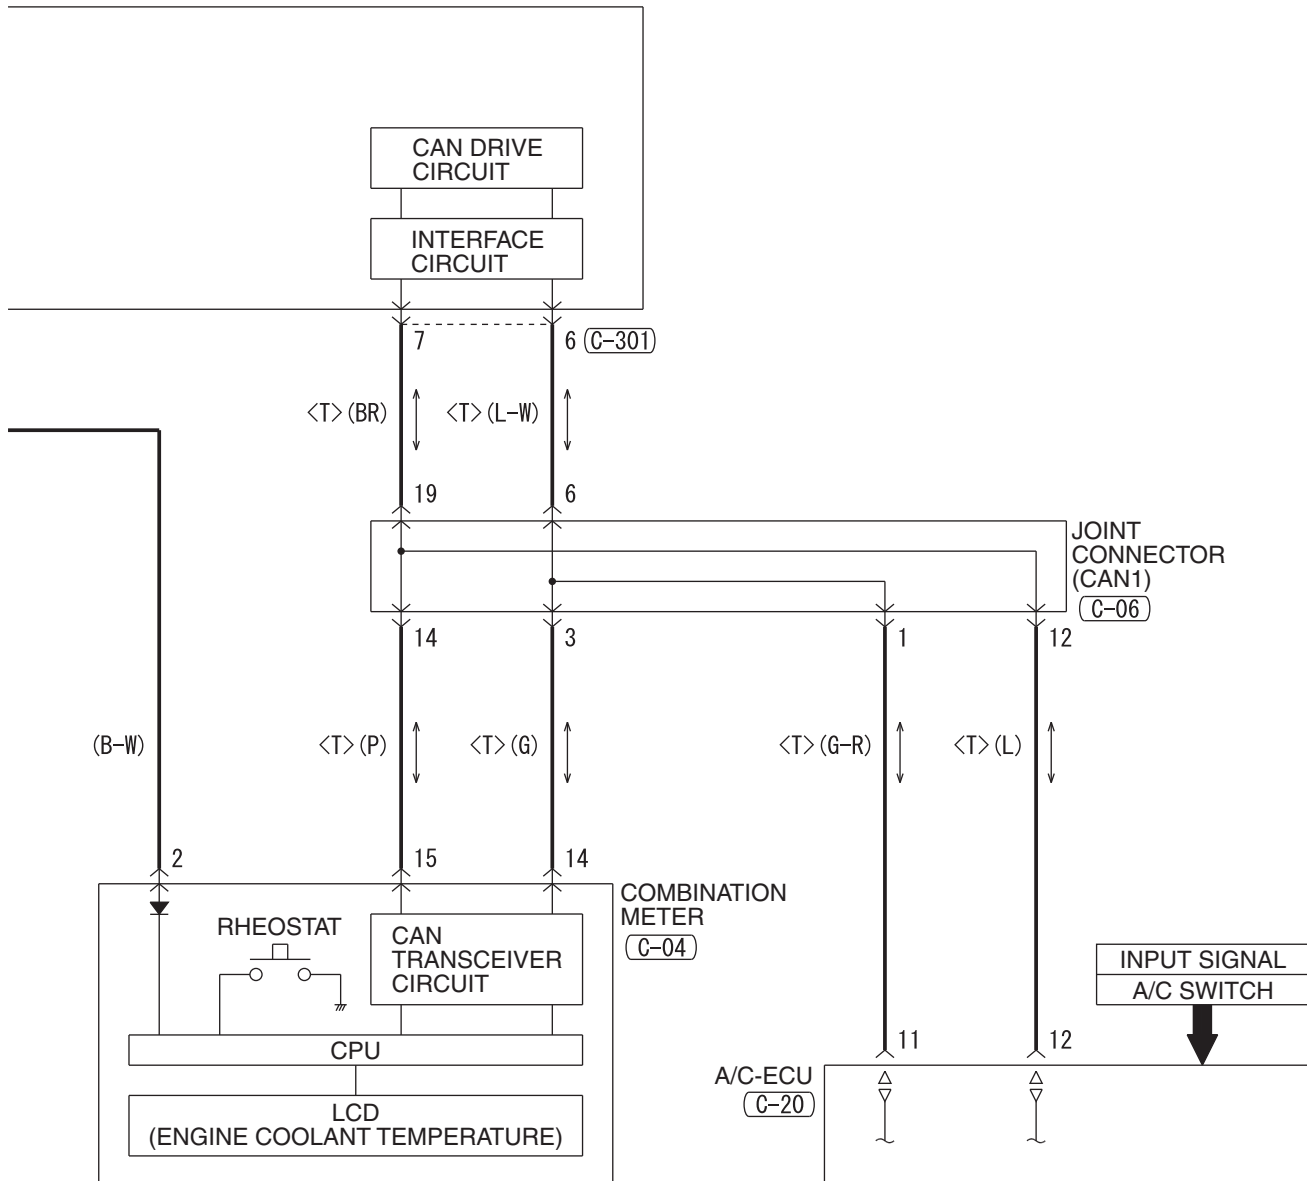

4

(C-309) (C-317)

WIRE COLOR CODE
B: BLACK LG: LIGHT GREEN G: GREEN L: BLUE W: WHITE Y: YELLOW SB: SKY BLUE
BR: BROWN O: ORANGE GR: GRAY R: RED P: PINK V: VIOLET PU: PURPLE SI: SILVER

H9S06M01BB

TSB Revision