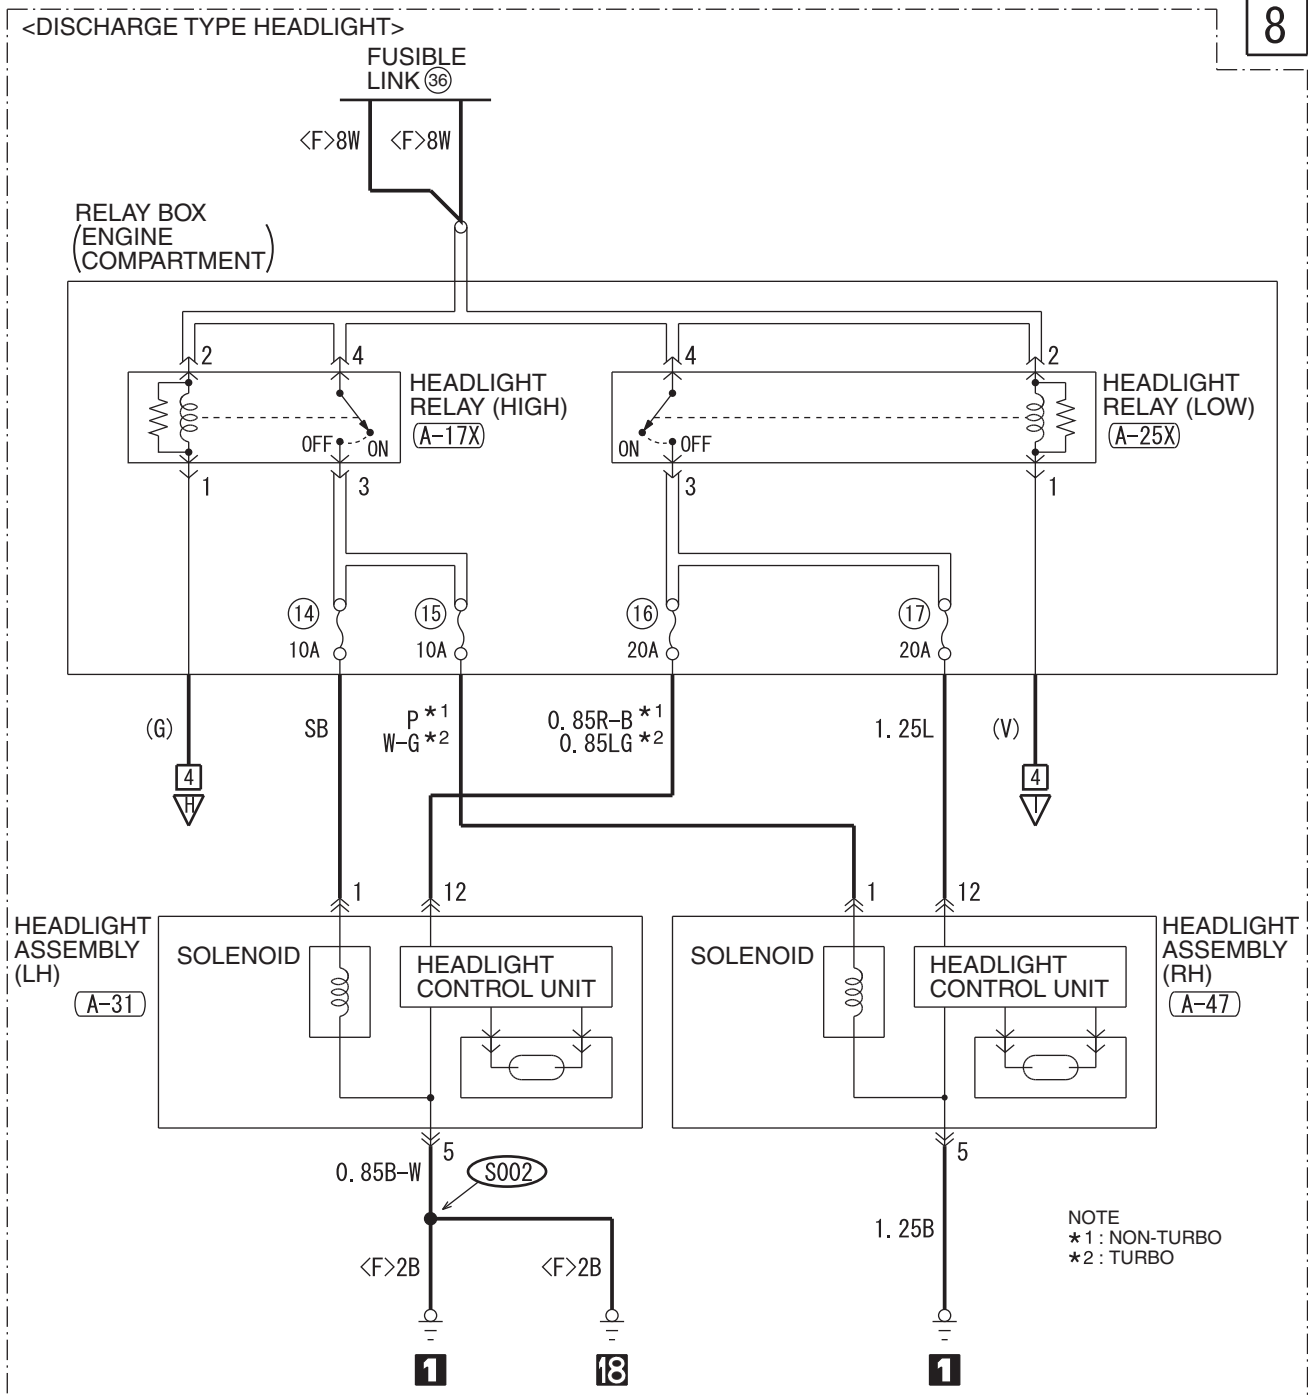

8

WIRE COLOR CODE
B : BLACK LG : LIGHT GREEN G : GREEN L : BLUE W : WHITE Y : YELLOW SB : SKY BLUE
BR : BROWN O : ORANGE GR : GRAY R : RED P : PINK V : VIOLET PU : PURPLE SI : SILVER

HAS15M15DB

TSB Revision