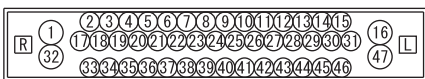

CRUISE CONTROL SYSTEM <TURBO> (CONTINUED)

5

(A-51)

(A-54)

(A-55)

(C-34) FRONT SIDE

(C-49)

(C-124)

(C-128)