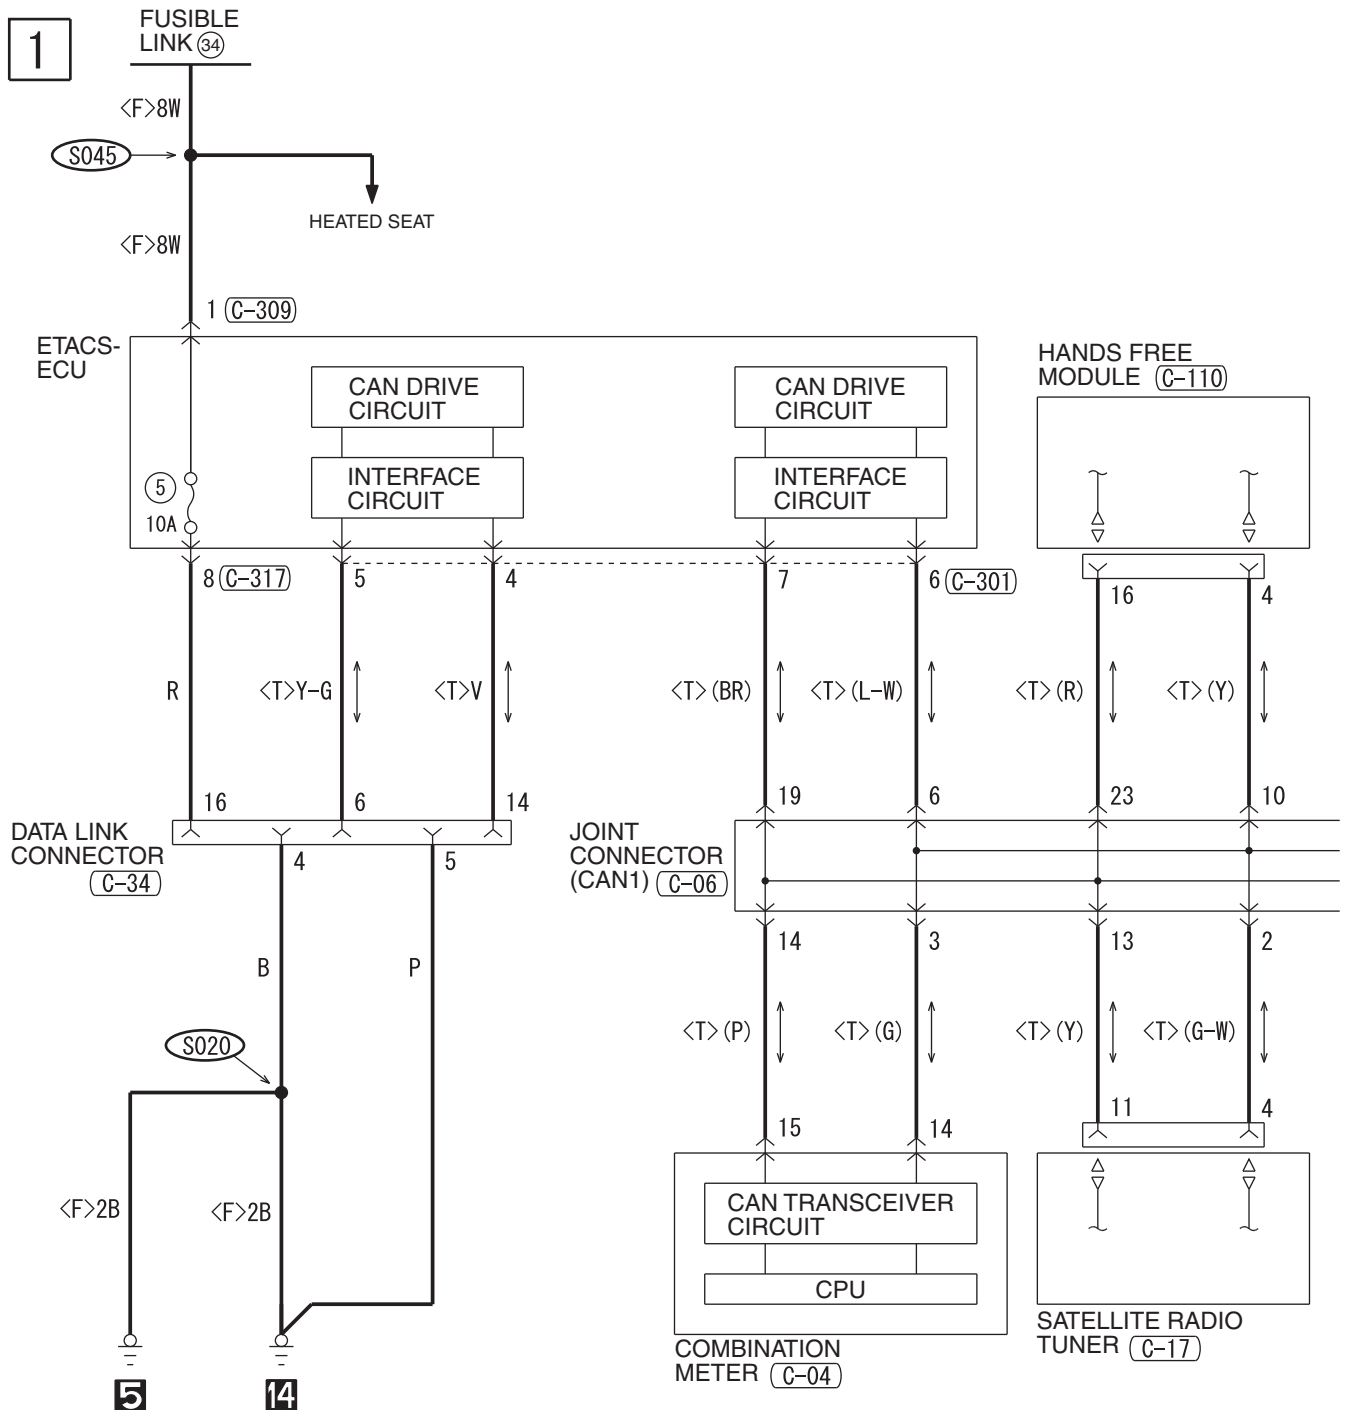

CONTROLLER AREA NETWORK (CAN) <NON-TURBO>

M1901004001155

HAS15M12AA