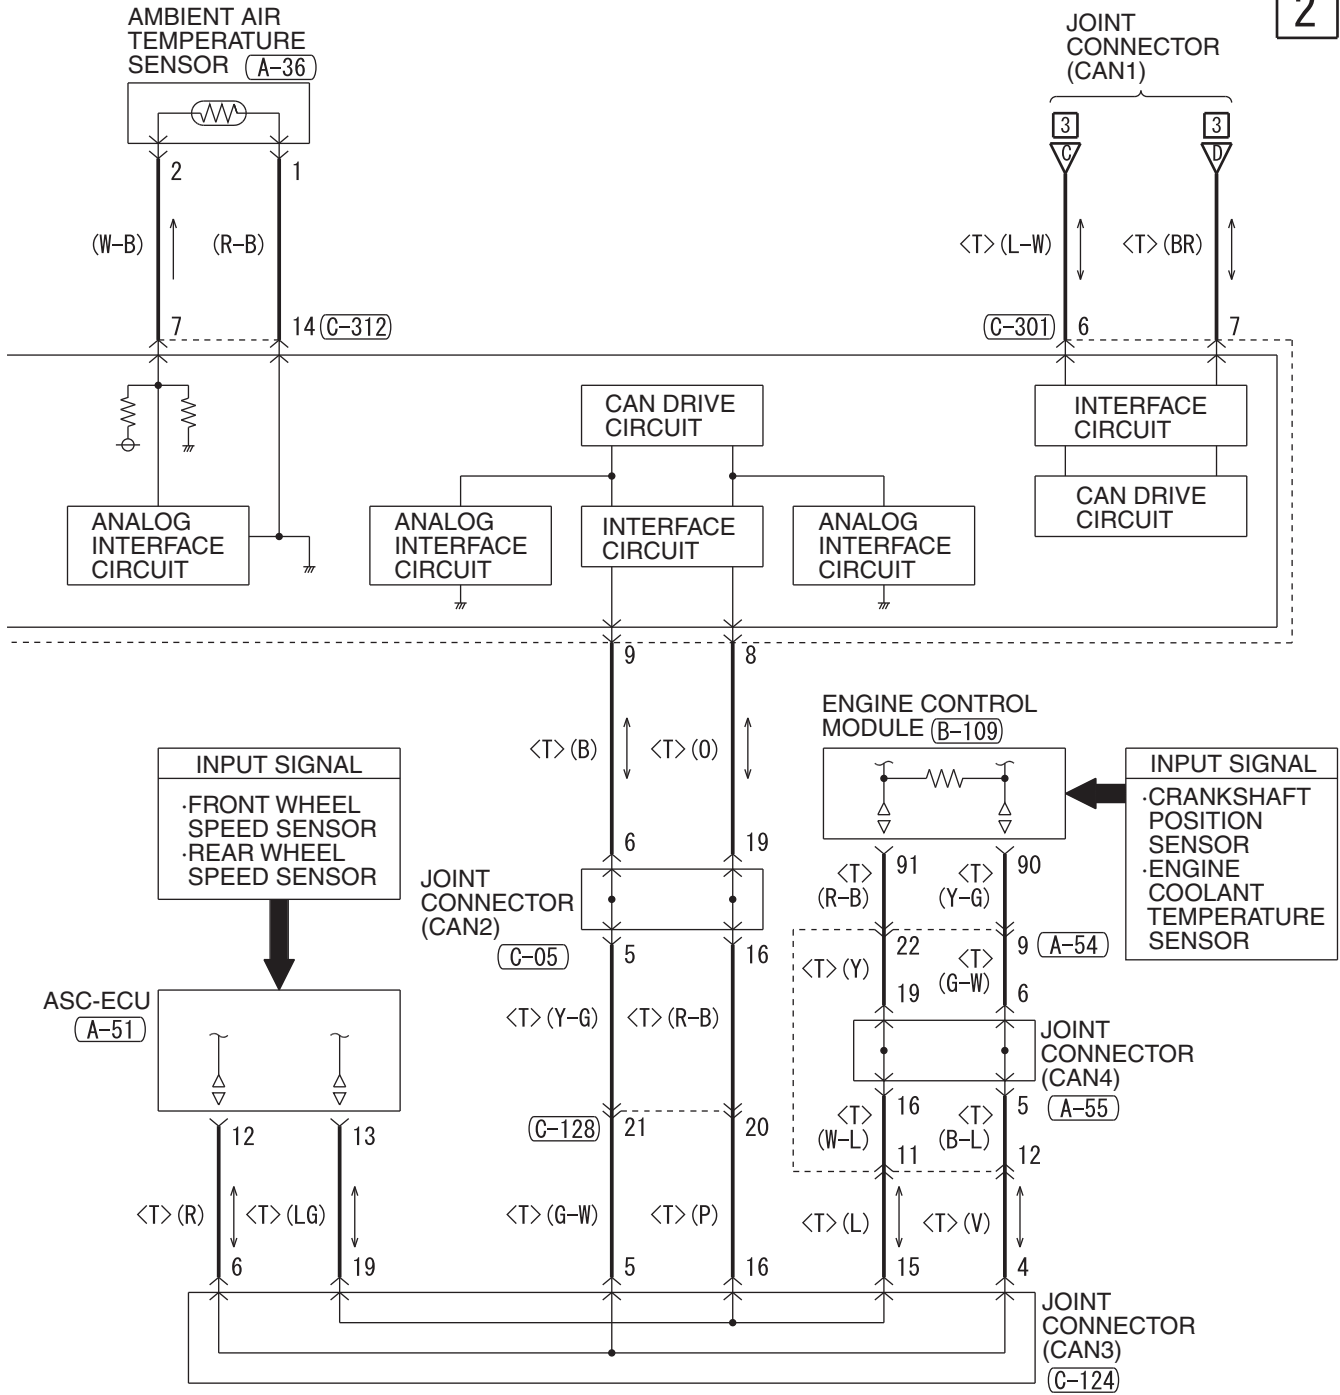

2

WIRE COLOR CODE
B: BLACK LG: LIGHT GREEN G: GREEN L: BLUE W: WHITE
Y: YELLOW SB: SKY BLUE BR: BROWN O: ORANGE GR: GRAY
R: RED P: PINK V: VIOLET PU: PURPLE SI: SILVER

H9S10M01AB