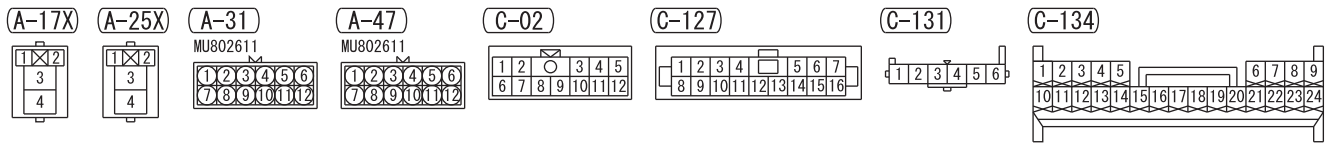

(C-301)

HEADLIGHT <HALOGEN TYPE>

1

NOTE
 *1: NON-TURBO
 *2: TURBO
 *3: VEHICLES WITH AUTOMATIC LIGHT
 *4: EXCEPT CVT

2

WIRE COLOR CODE
 B: BLACK LG: LIGHT GREEN G: GREEN L: BLUE W: WHITE Y: YELLOW SB: SKY BLUE
 BR: BROWN O: ORANGE GR: GRAY R: RED P: PINK V: VIOLET PU: PURPLE SI: SILVER