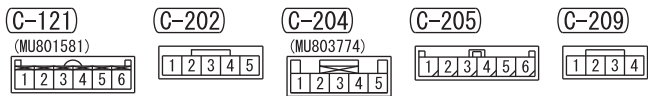

14

WIRE COLOR CODE
B: BLACK LG: LIGHT GREEN G: GREEN L: BLUE W: WHITE Y: YELLOW SB: SKY BLUE
BR: BROWN O: ORANGE GR: GRAY R: RED P: PINK V: VIOLET PU: PURPLE SI: SILVER

HAS14M01GB

TSB Revision