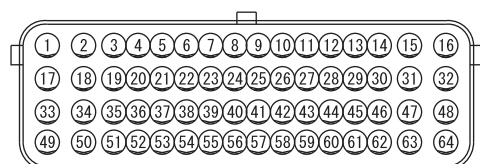

(A-10)

(A-30X)

(B-01)

(B-02)

(B-03)

(B-04)

(B-108)