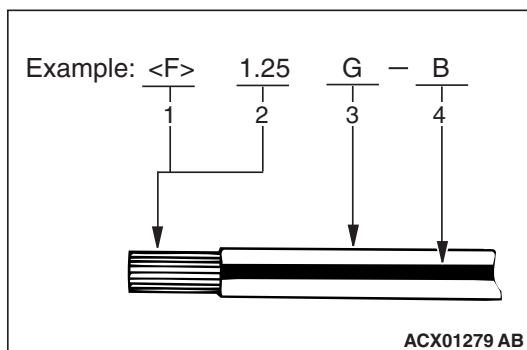

If a cable has two colors, the first of the two color code characters indicates the basic color (color of the cable coating) and the second indicates the marking (tracer) color.

No.	Meaning
1	<F>: Flexible wire <T>: Twisted wire
2	Wire size (mm ²)*
3	Basic color (color of the cable coating)
4	Marking color