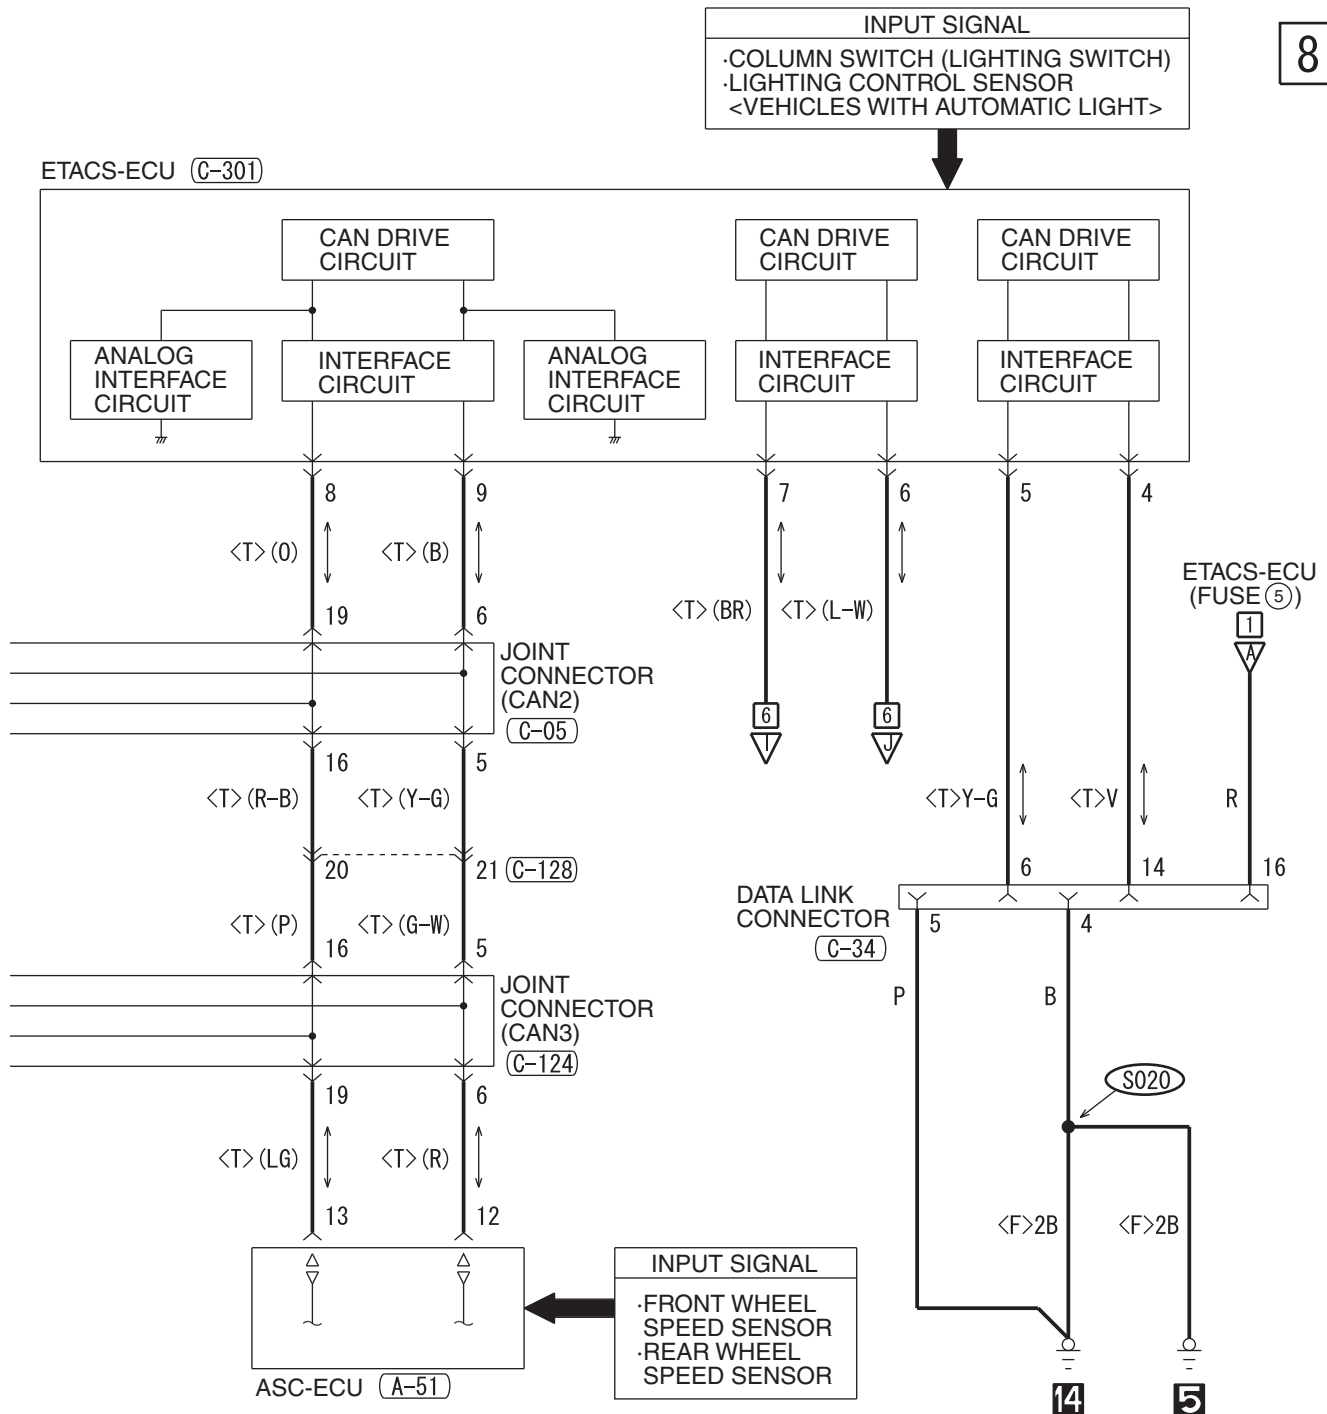

(B-120)*

(C-05)

(C-34) FRONT SIDE

8

(B-109)