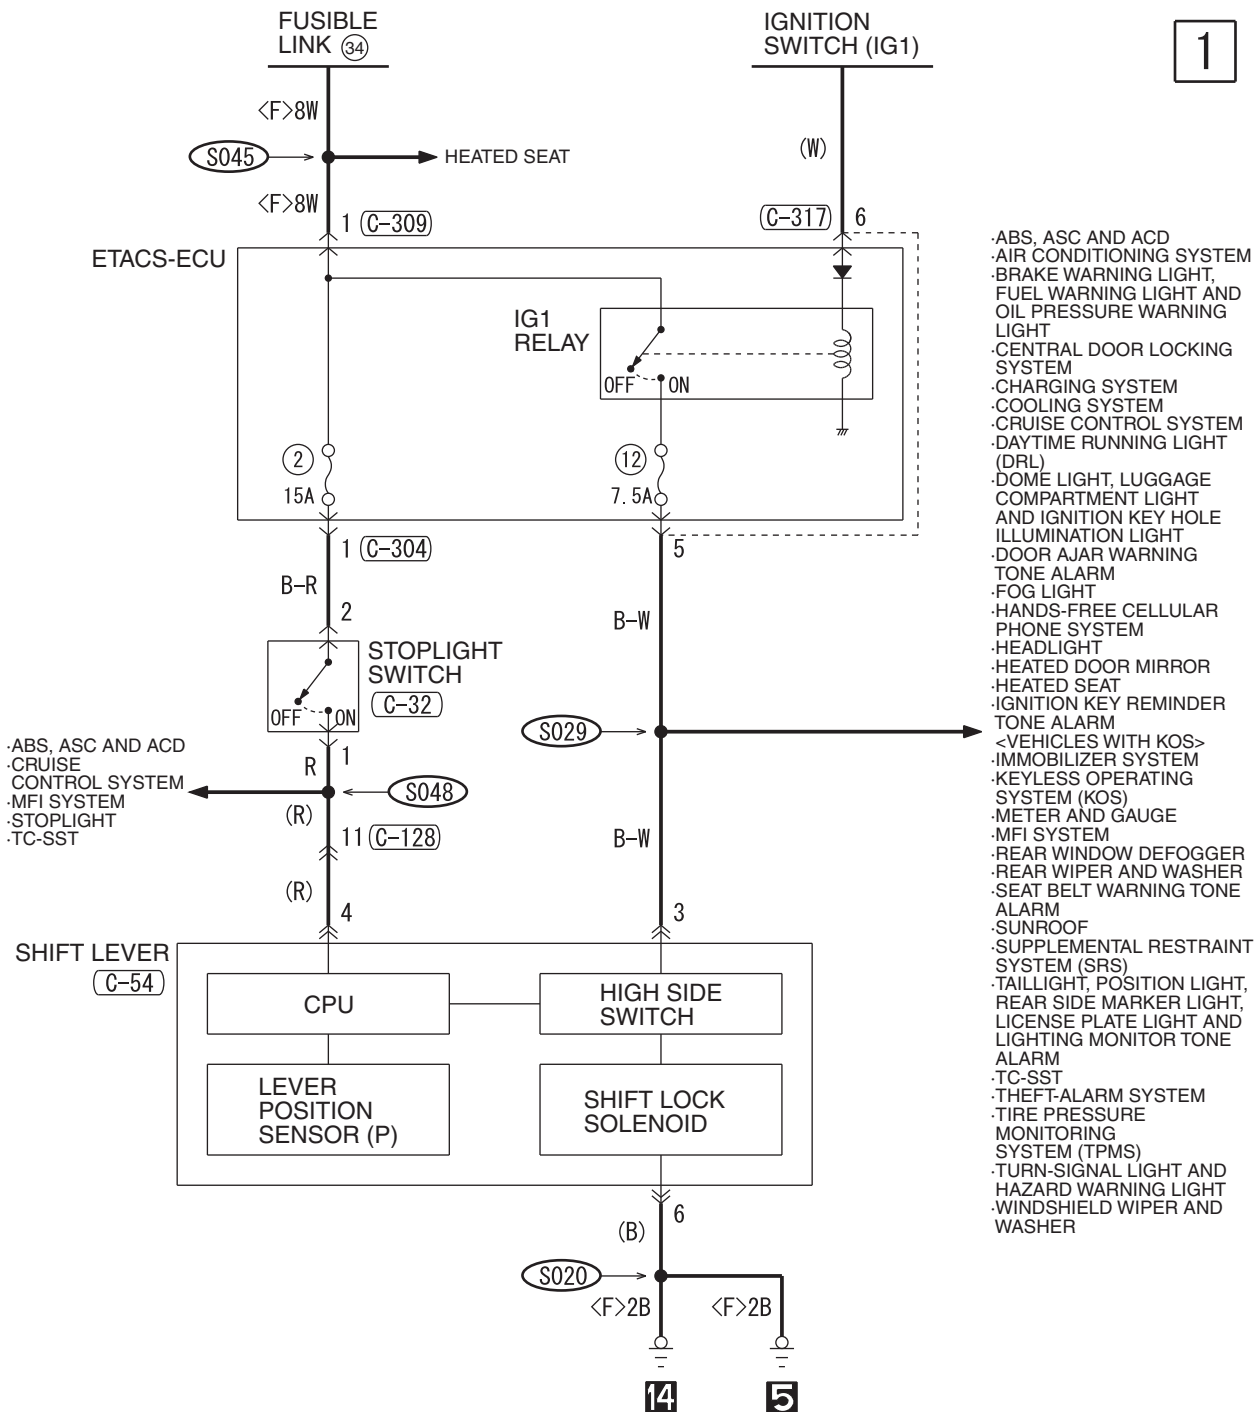

SHIFT LOCK MECHANISM <TC-SST>

WIRE COLOR CODE

B : BLACK LG : LIGHT GREEN G : GREEN L : BLUE W : WHITE Y : YELLOW SB : SKY BLUE
BR : BROWN O : ORANGE GR : GRAY R : RED P : PINK V : VIOLET PU : PURPLE SI : SILVER