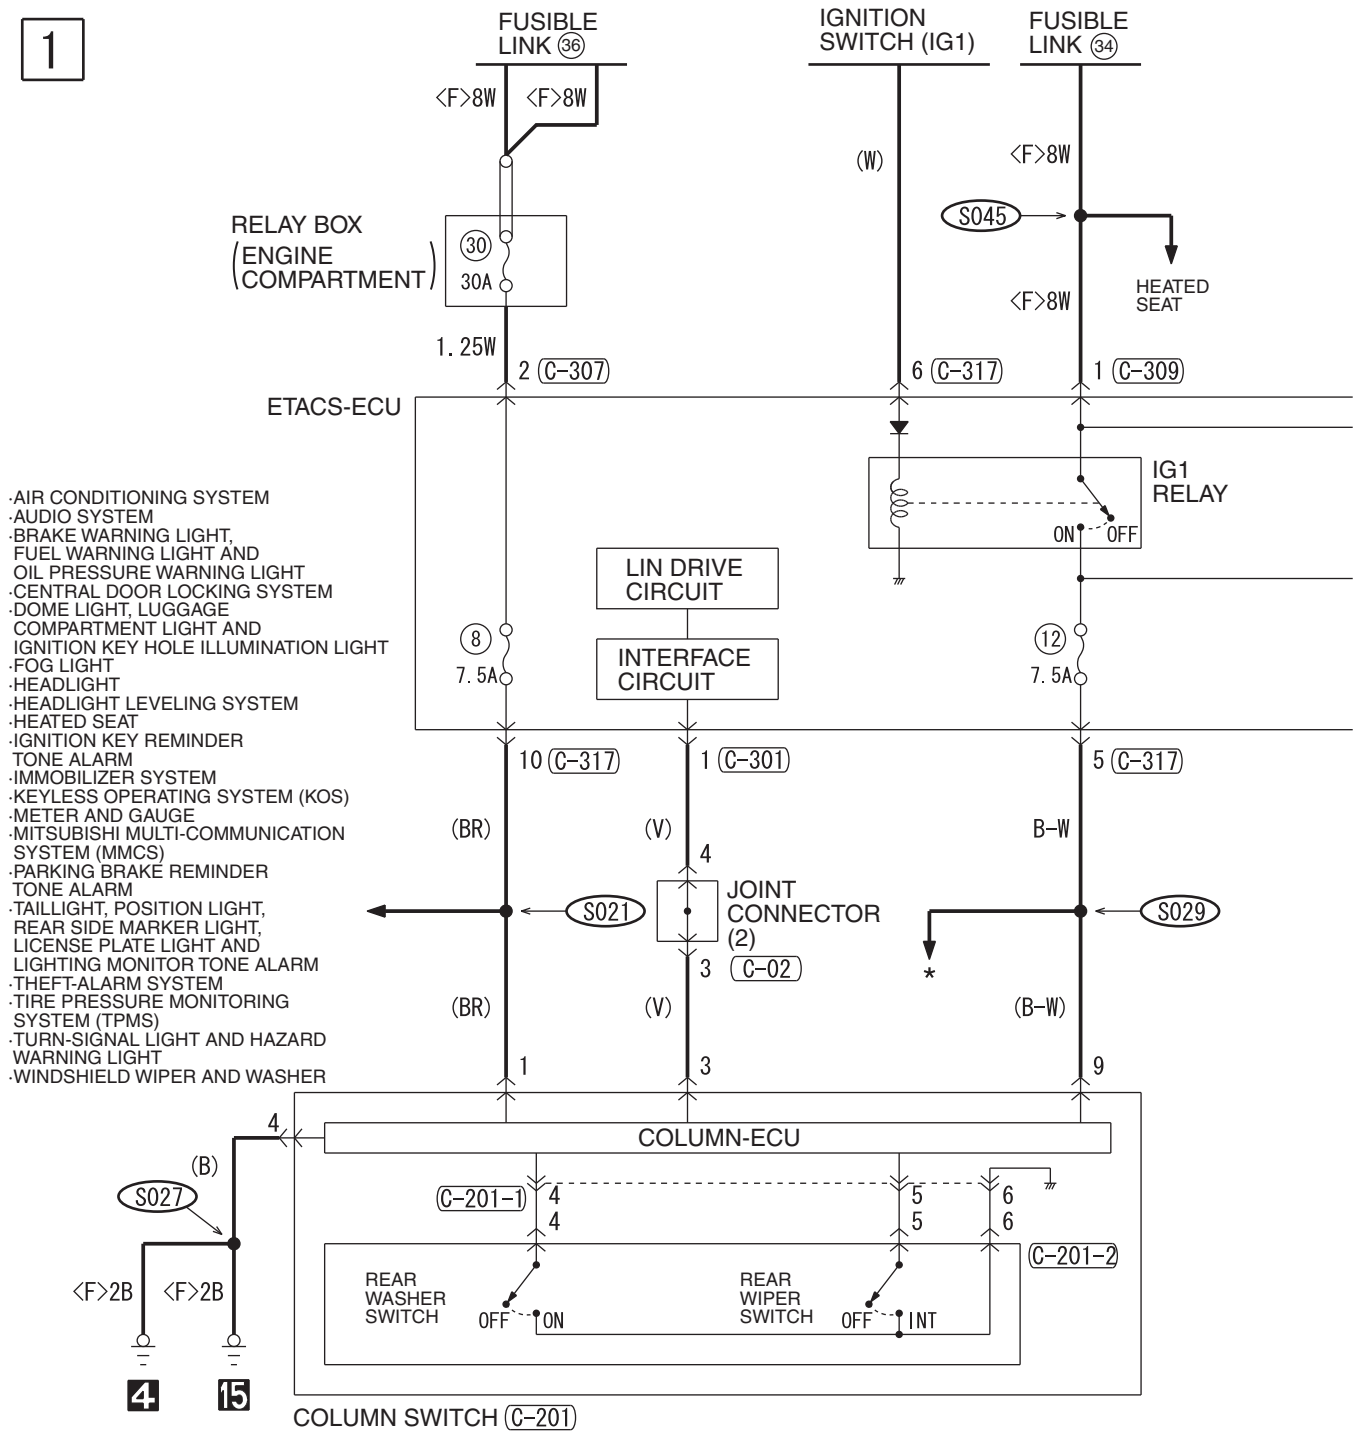

REAR WIPER AND WASHER <CVT>

M1901006203269

1

- ·AIR CONDITIONING SYSTEM
- ·AUDIO SYSTEM
- ·BRAKE WARNING LIGHT, FUEL WARNING LIGHT AND OIL PRESSURE WARNING LIGHT
- ·CENTRAL DOOR LOCKING SYSTEM
- ·DOME LIGHT, LUGGAGE COMPARTMENT LIGHT AND IGNITION KEY HOLE ILLUMINATION LIGHT
- ·FOG LIGHT
- ·HEADLIGHT
- ·HEADLIGHT LEVELING SYSTEM
- ·HEATED SEAT
- ·IGNITION KEY REMINDER TONE ALARM
- ·IMMOBILIZER SYSTEM
- ·KEYLESS OPERATING SYSTEM (KOS)
- ·METER AND GAUGE
- ·MITSUBISHI MULTI-COMMUNICATION SYSTEM (MMCS)
- ·PARKING BRAKE REMINDER TONE ALARM
- ·TAILLIGHT, POSITION LIGHT, REAR SIDE MARKER LIGHT, LICENSE PLATE LIGHT AND LIGHTING MONITOR TONE ALARM
- ·THEFT-ALARM SYSTEM
- ·TIRE PRESSURE MONITORING SYSTEM (TPMS)
- ·TURN-SIGNAL LIGHT AND HAZARD WARNING LIGHT
- ·WINDSHIELD WIPER AND WASHER