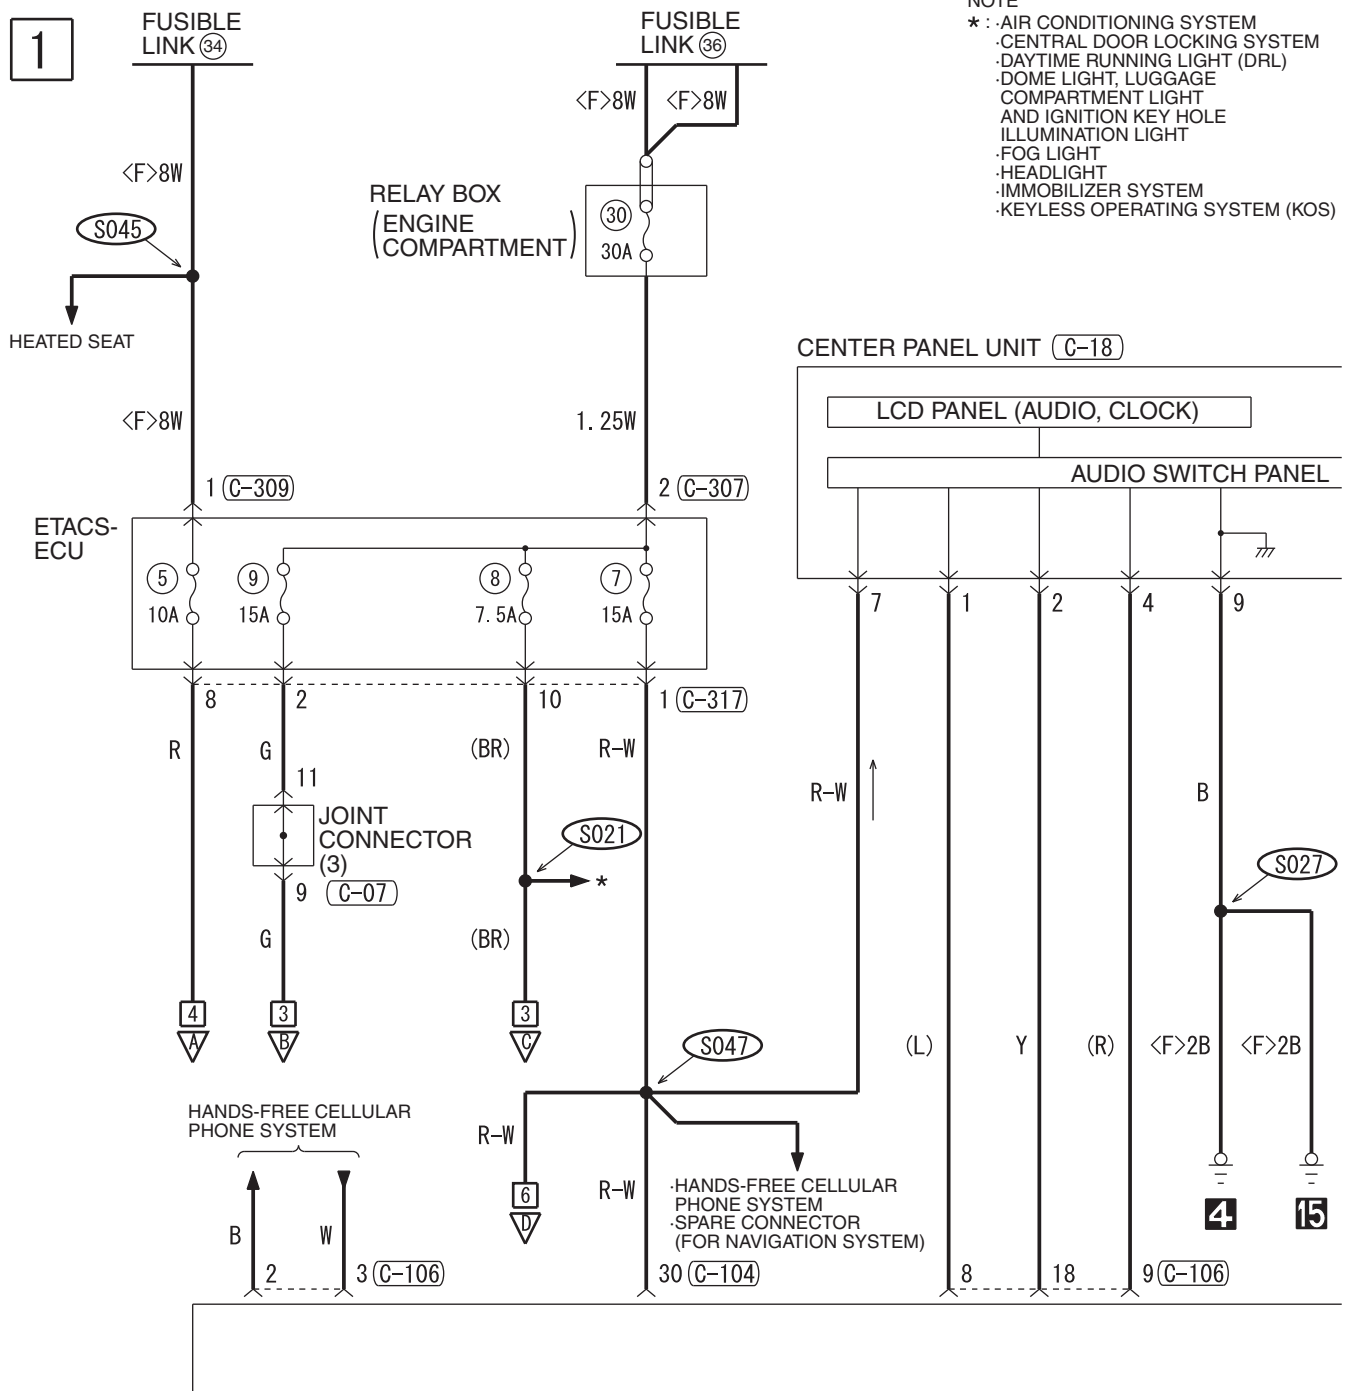

AUDIO SYSTEM <VEHICLES WITHOUT AUDIO AMPLIFIER>

M1901015604837

(C-07)

(C-15)

(C-18)

(C-104)

(C-106)

(C-120)

(C-307)

(C-309)

H9S14M00AA