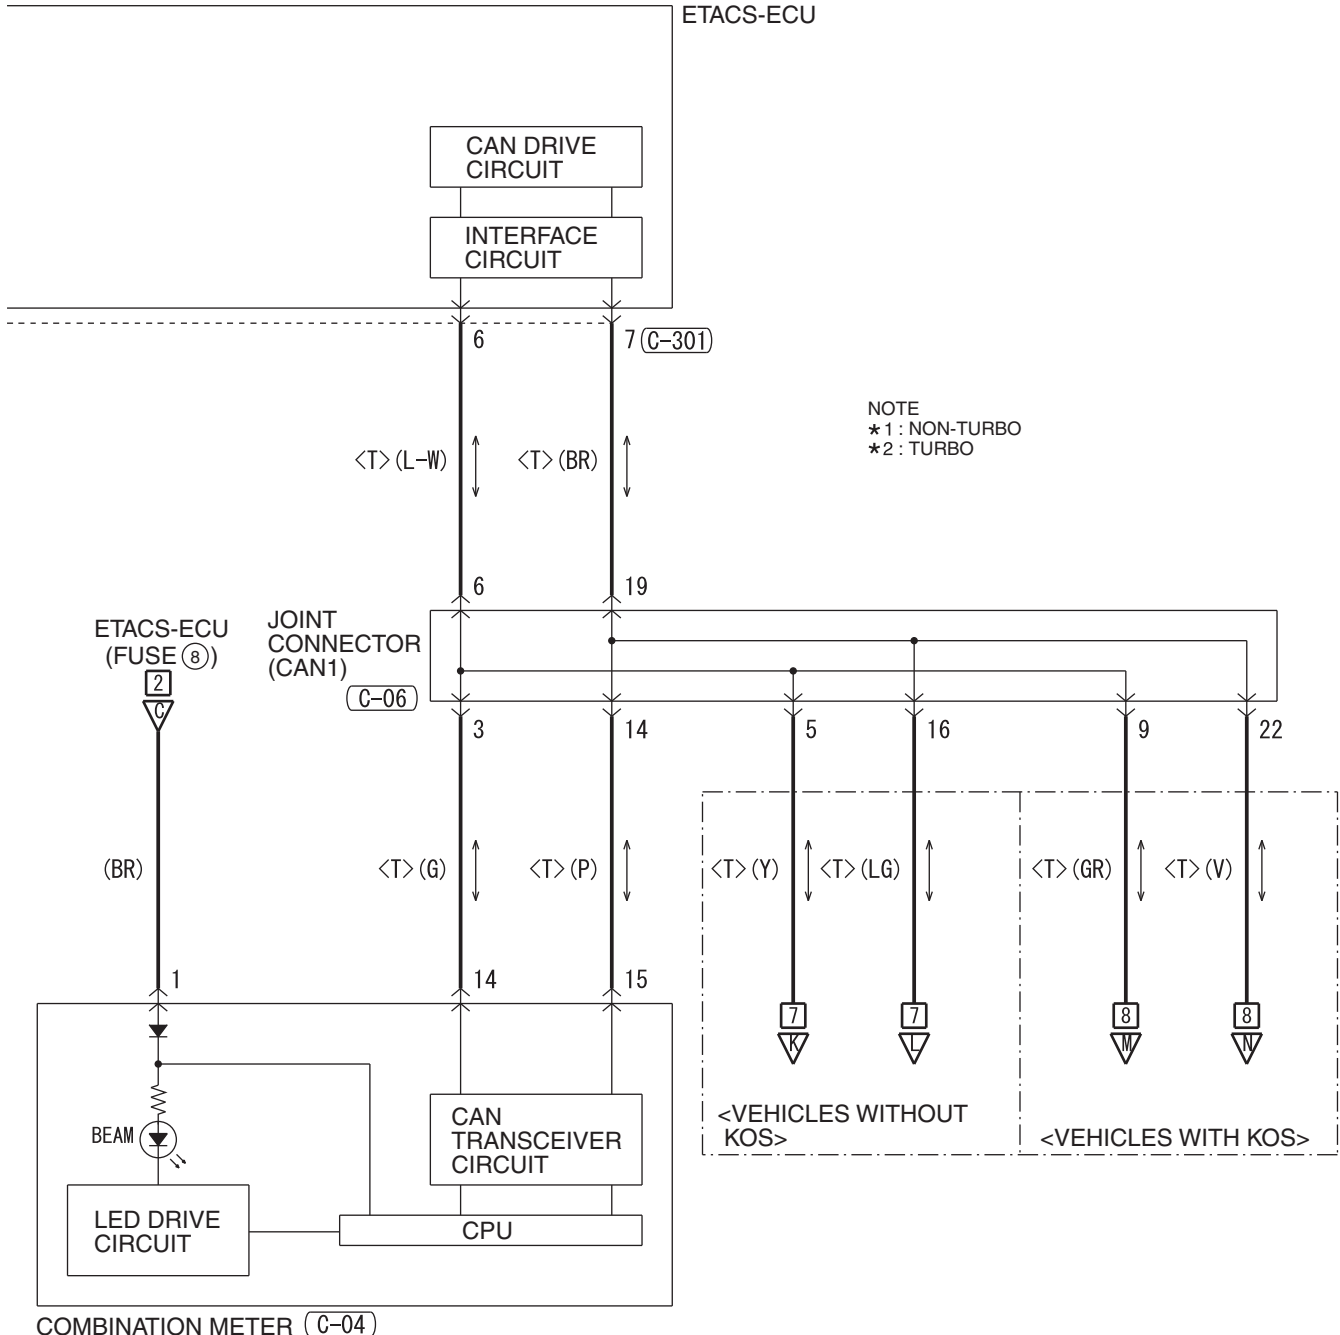

6

(C-34) FRONT SIDE

(C-124)

(C-128)

(C-301)

(C-317)

WIRE COLOR CODE

B: BLACK LG: LIGHT GREEN G: GREEN L: BLUE W: WHITE Y: YELLOW SB: SKY BLUE
BR: BROWN O: ORANGE GR: GRAY R: RED P: PINK V: VIOLET PU: PURPLE SI: SILVER

HAS08M01CB

TSB Revision