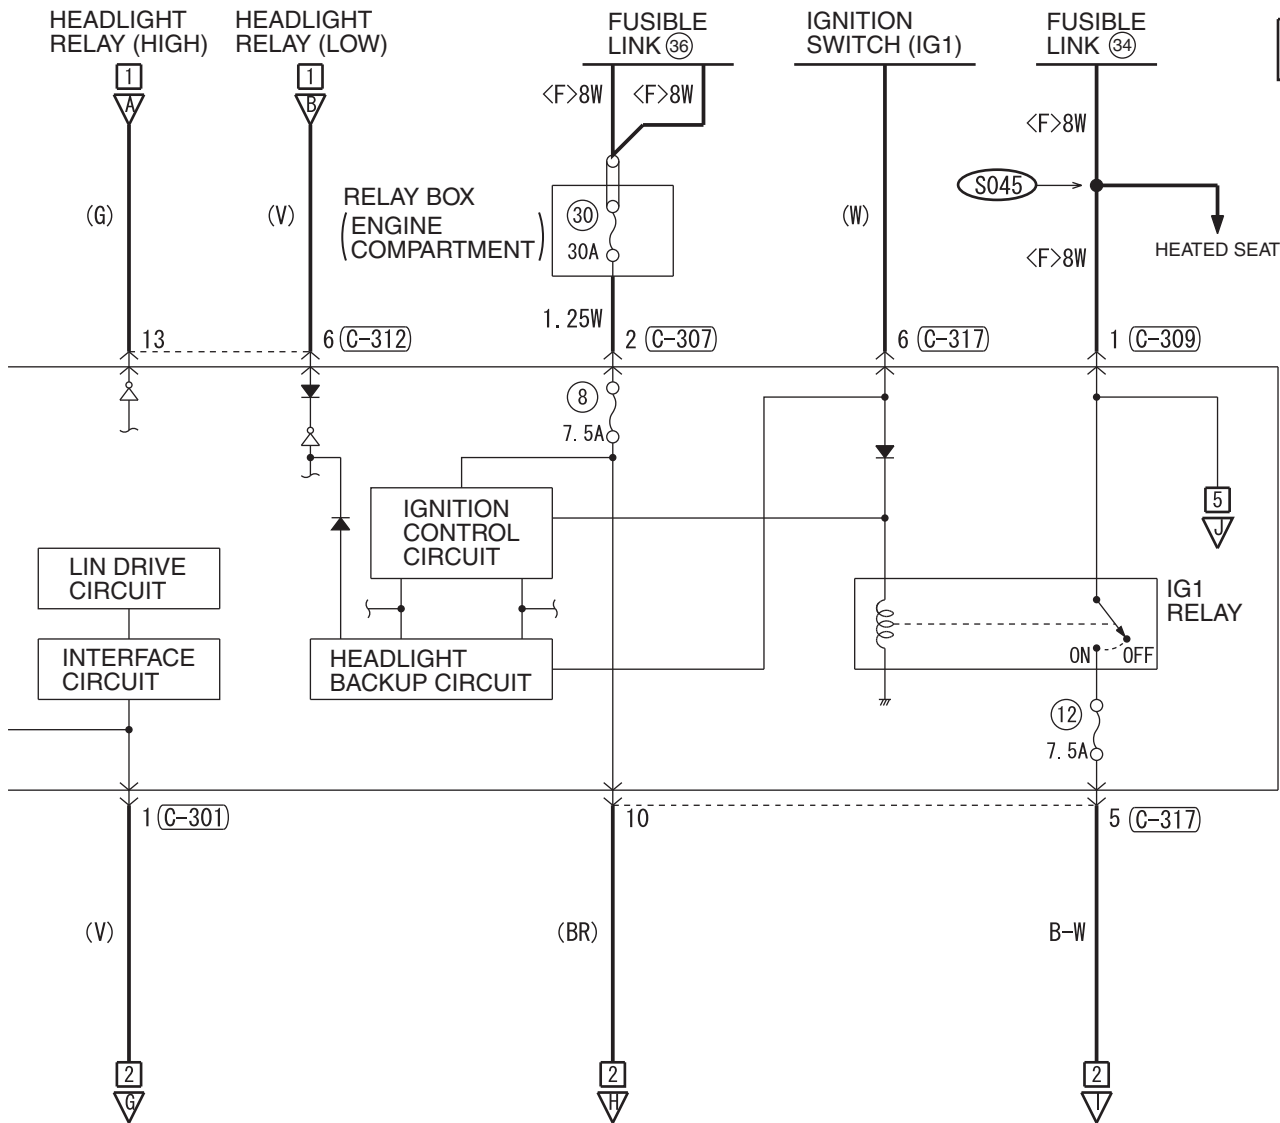

4

(C-317)

(D-24)

(D-42)

WIRE COLOR CODE

B: BLACK LG: LIGHT GREEN G: GREEN L: BLUE W: WHITE Y: YELLOW SB: SKY BLUE
BR: BROWN O: ORANGE GR: GRAY R: RED P: PINK V: VIOLET PU: PURPLE SI: SILVER

HAS08M00BB