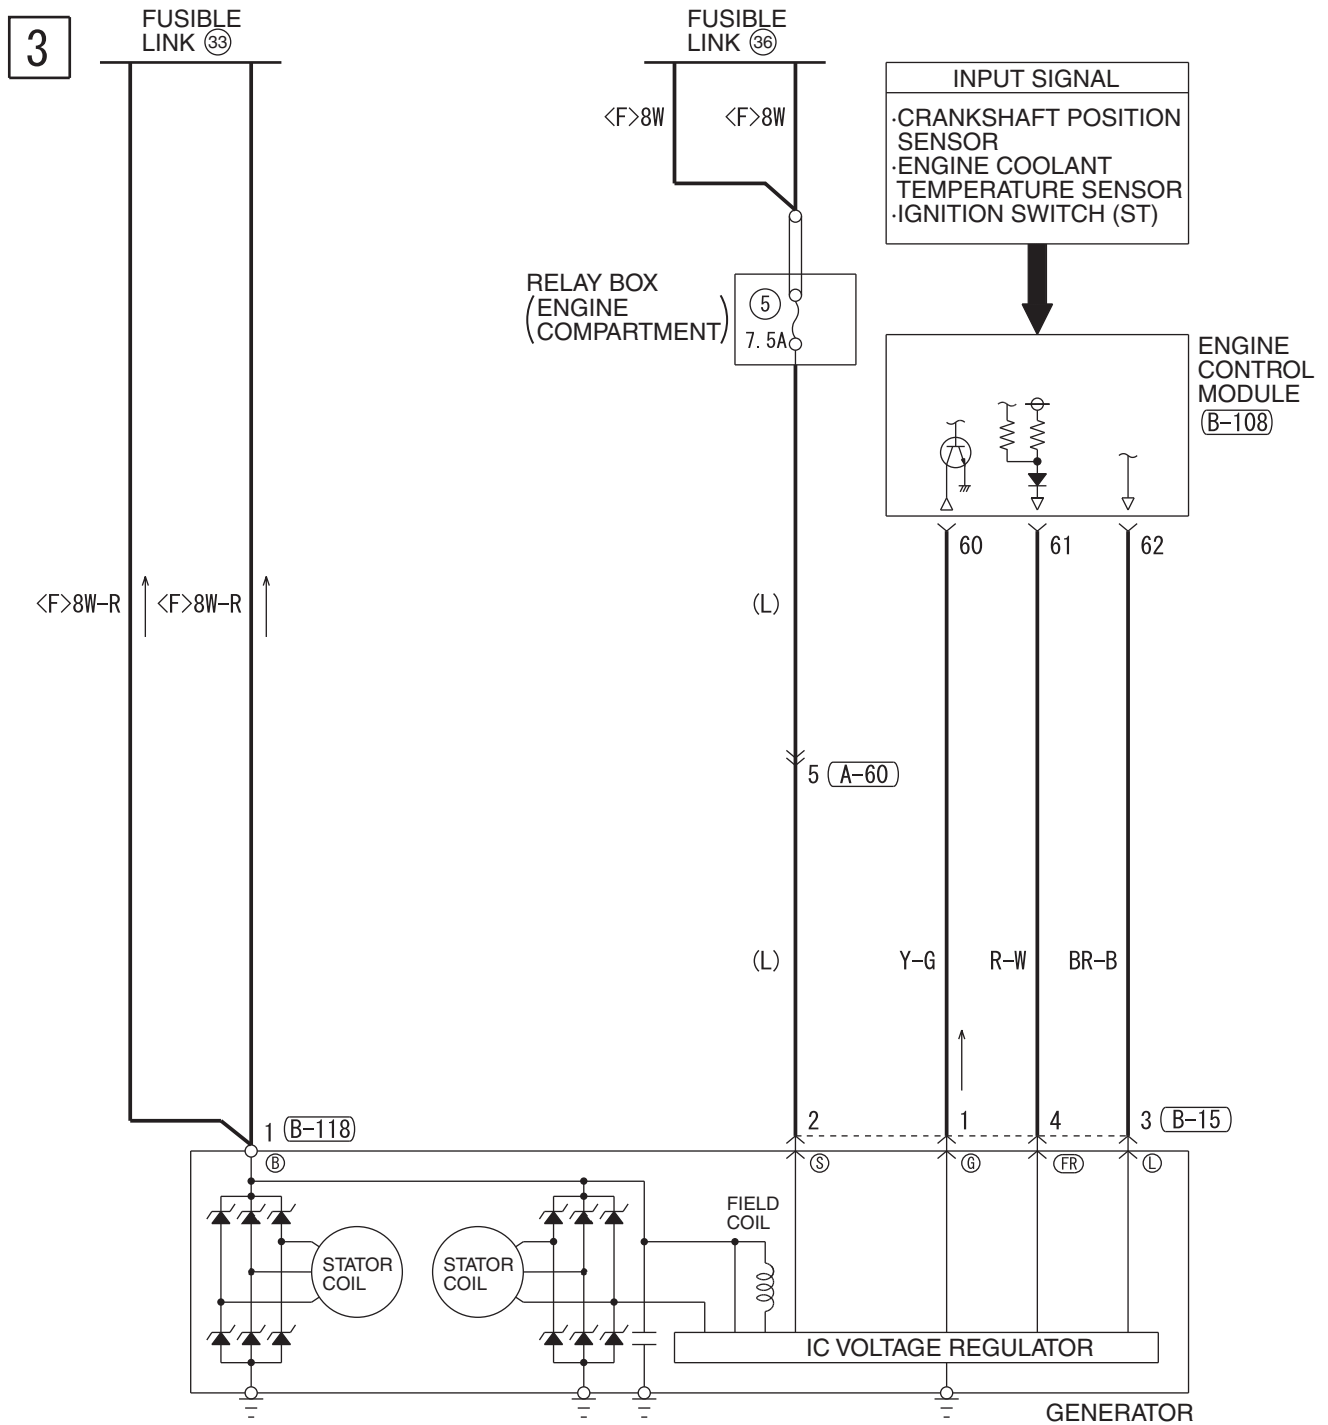

CHARGING SYSTEM <TURBO> (CONTINUED)

WIRE COLOR CODE

B : BLACK LG : LIGHT GREEN
G : GREEN L : BLUE W : WHITE
Y : YELLOW SB : SKY BLUE
BR : BROWN O : ORANGE GR : GRAY
R : RED P : PINK V : VIOLET
PU : PURPLE SI : SILVER

H9S04M01BA