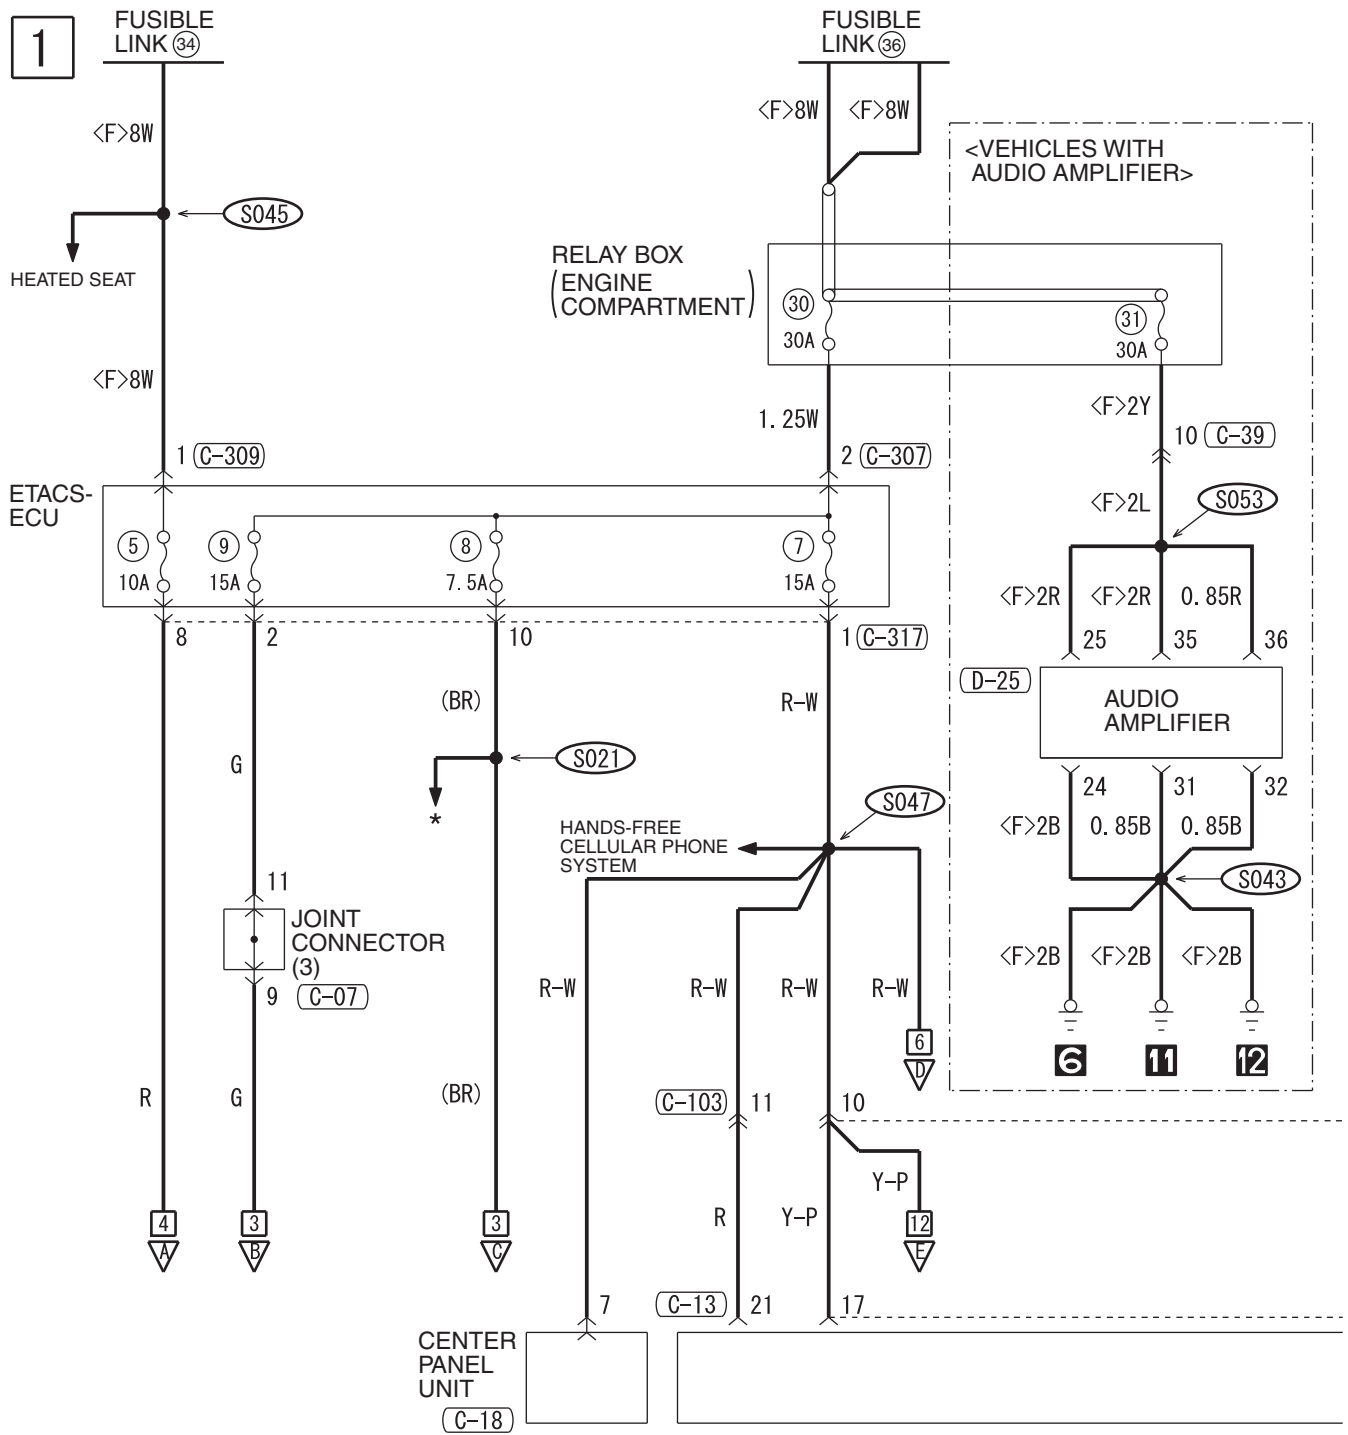

MITSUBISHI MULTI-COMMUNICATION SYSTEM (MMCS) <TURBO>

M1901007501591

HAS14M02AA