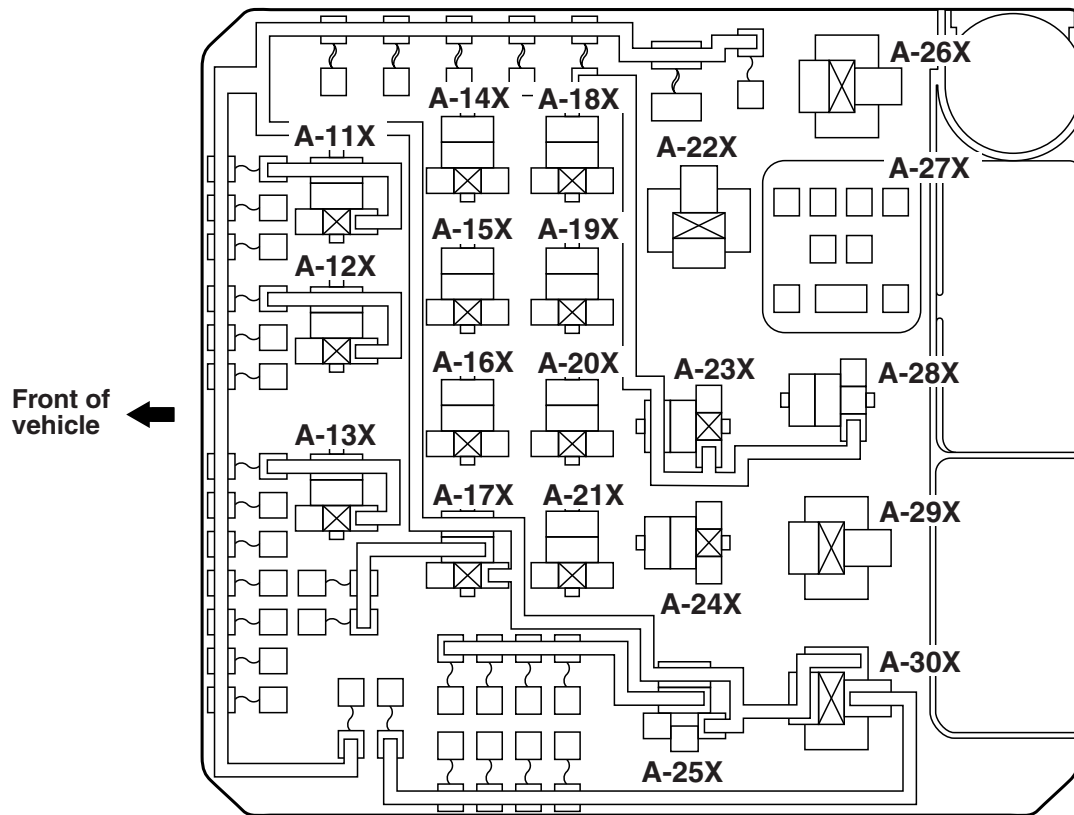

Relay box in engine compartment <Non-turbo>

AC609168BJ