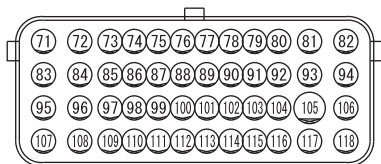

NOTE
* : THE TERMINAL NUMBERS DESCRIBED
IN THE CIRCUIT DIAGRAM AGREE WITH
THE NUMBERS MADE ON THE
TRANSAXLE ASSEMBLY CONNECTOR AND
HARNES SIDE CONNECTOR.

(B-109)